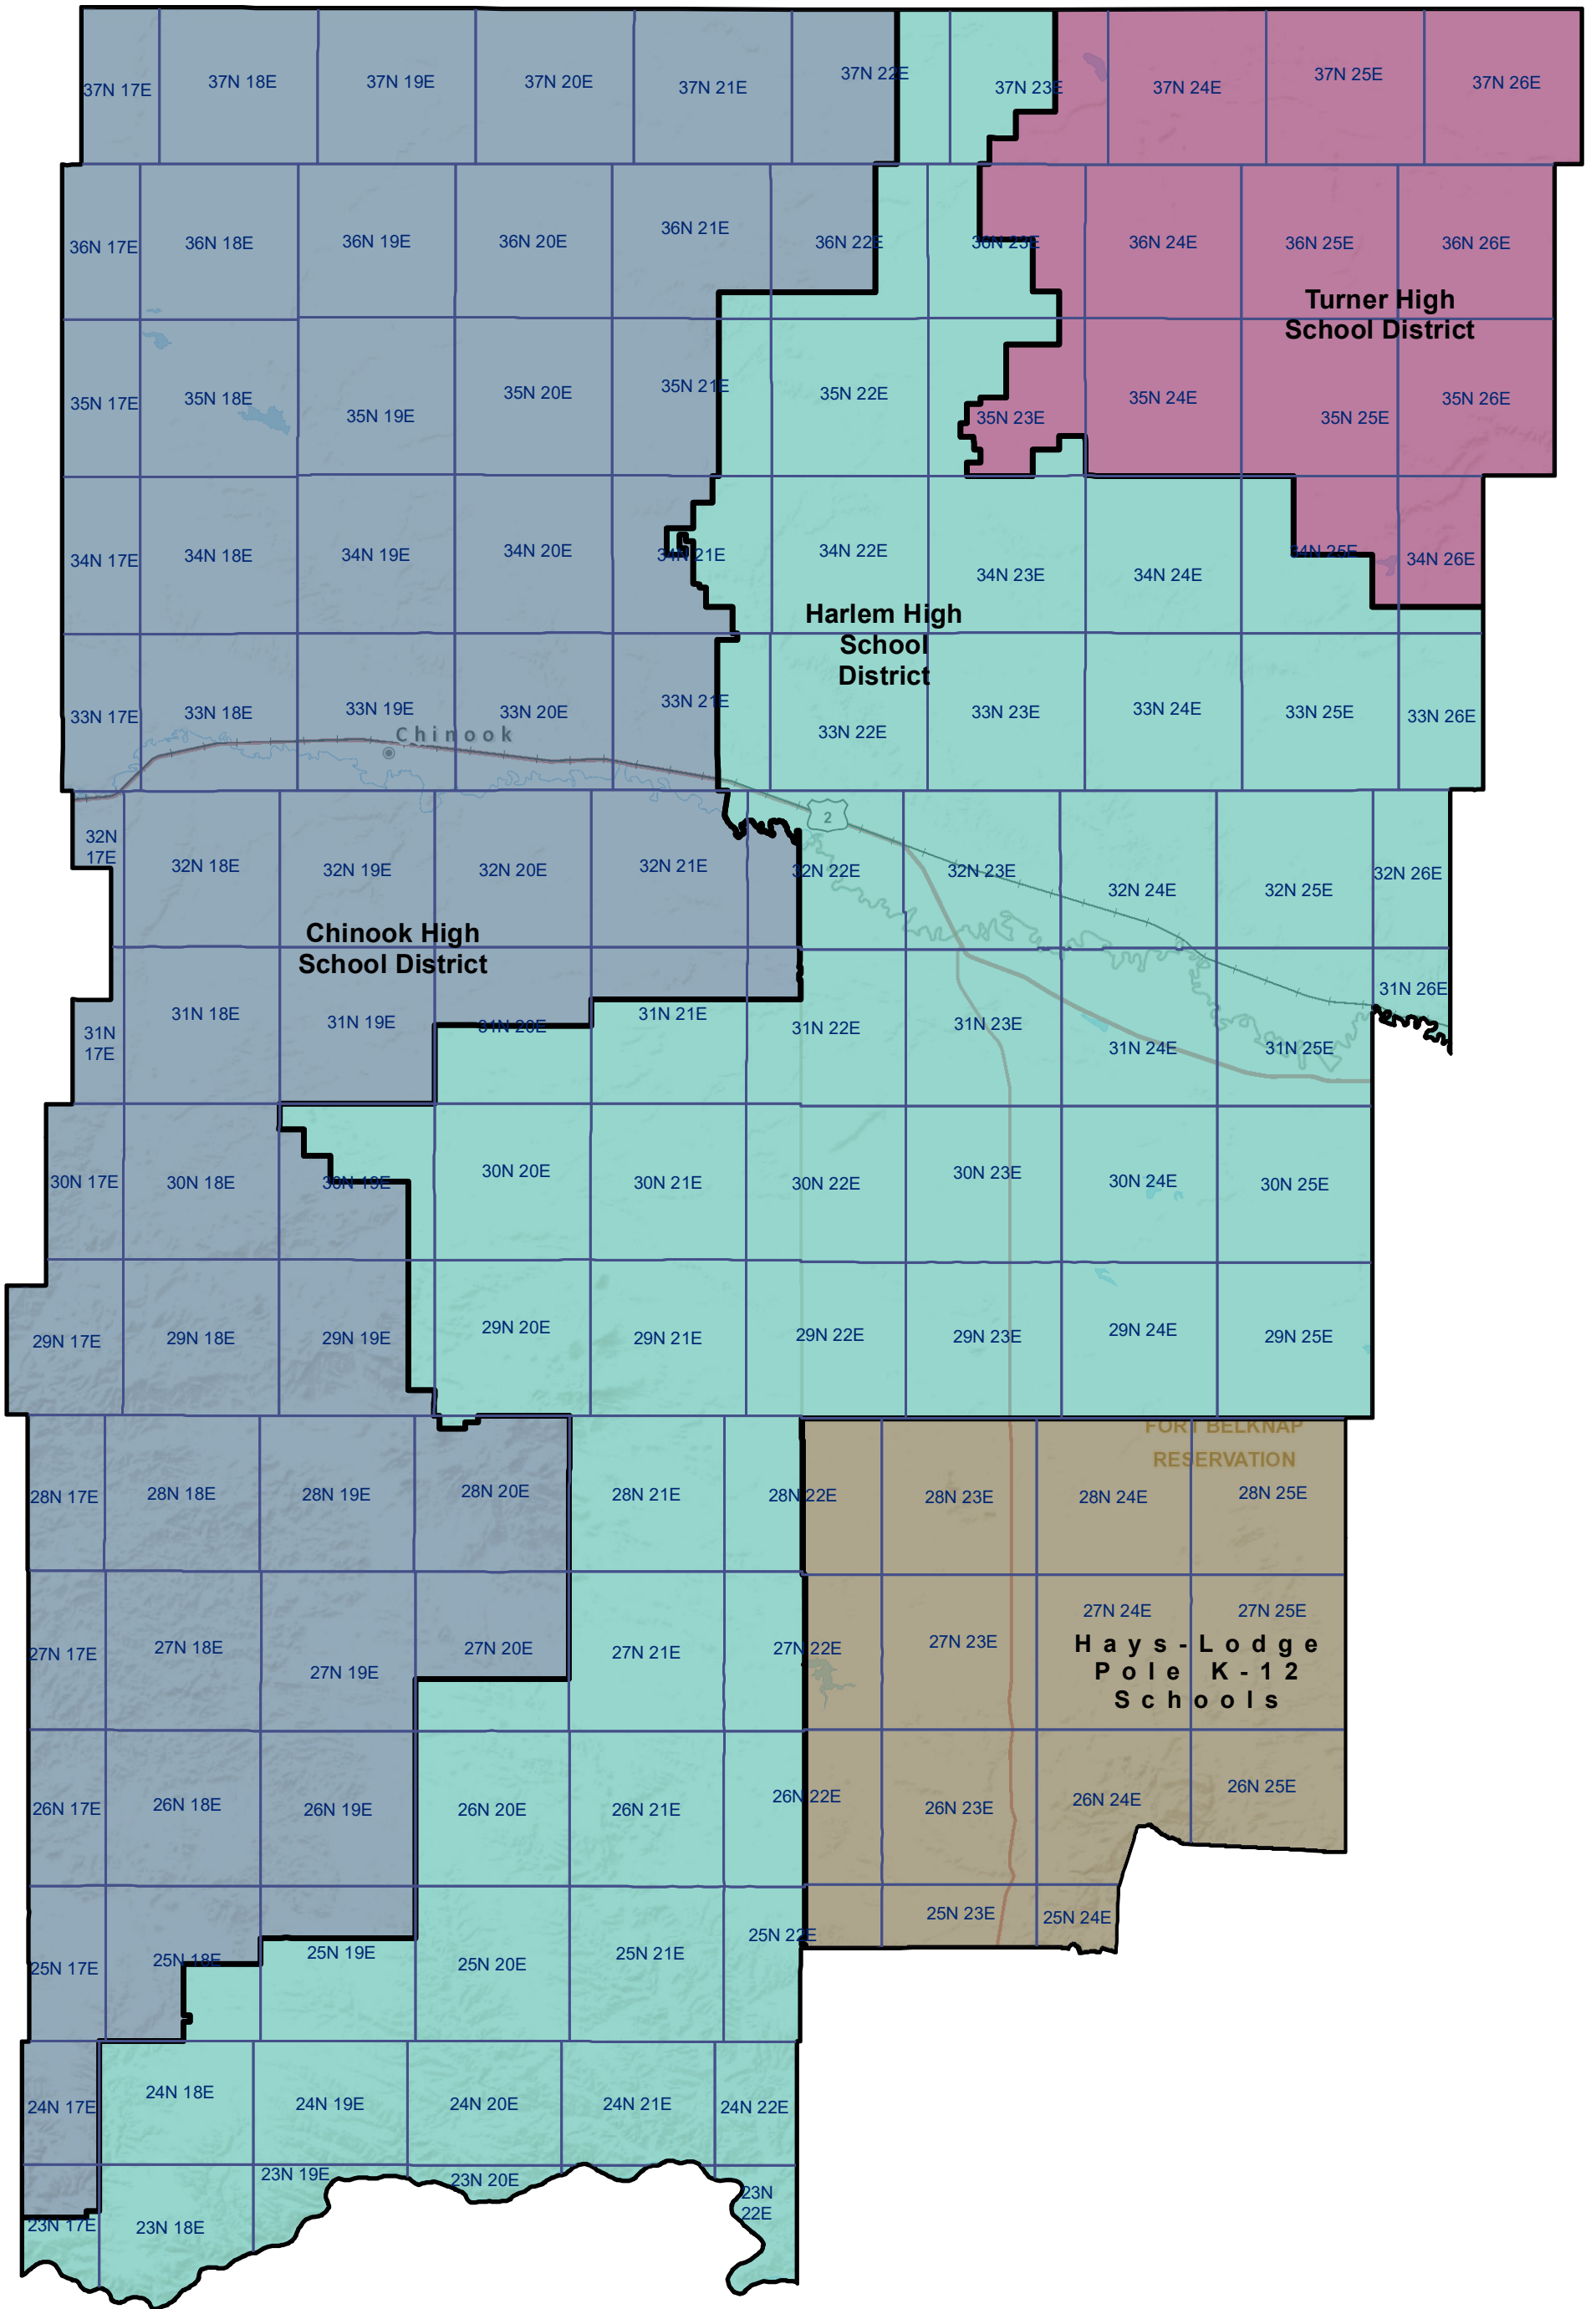

Blaine County High School and K-12 School Districts

 Township Boundary

School District Boundaries are from the U.S. Census Bureau

Blaine County School Districts
 Montana State Library | Created on 12/6/2023
 U.S. Census Bureau - School District Review Program
 Meghan Burns | mburns2@mt.gov | 406.444.1550