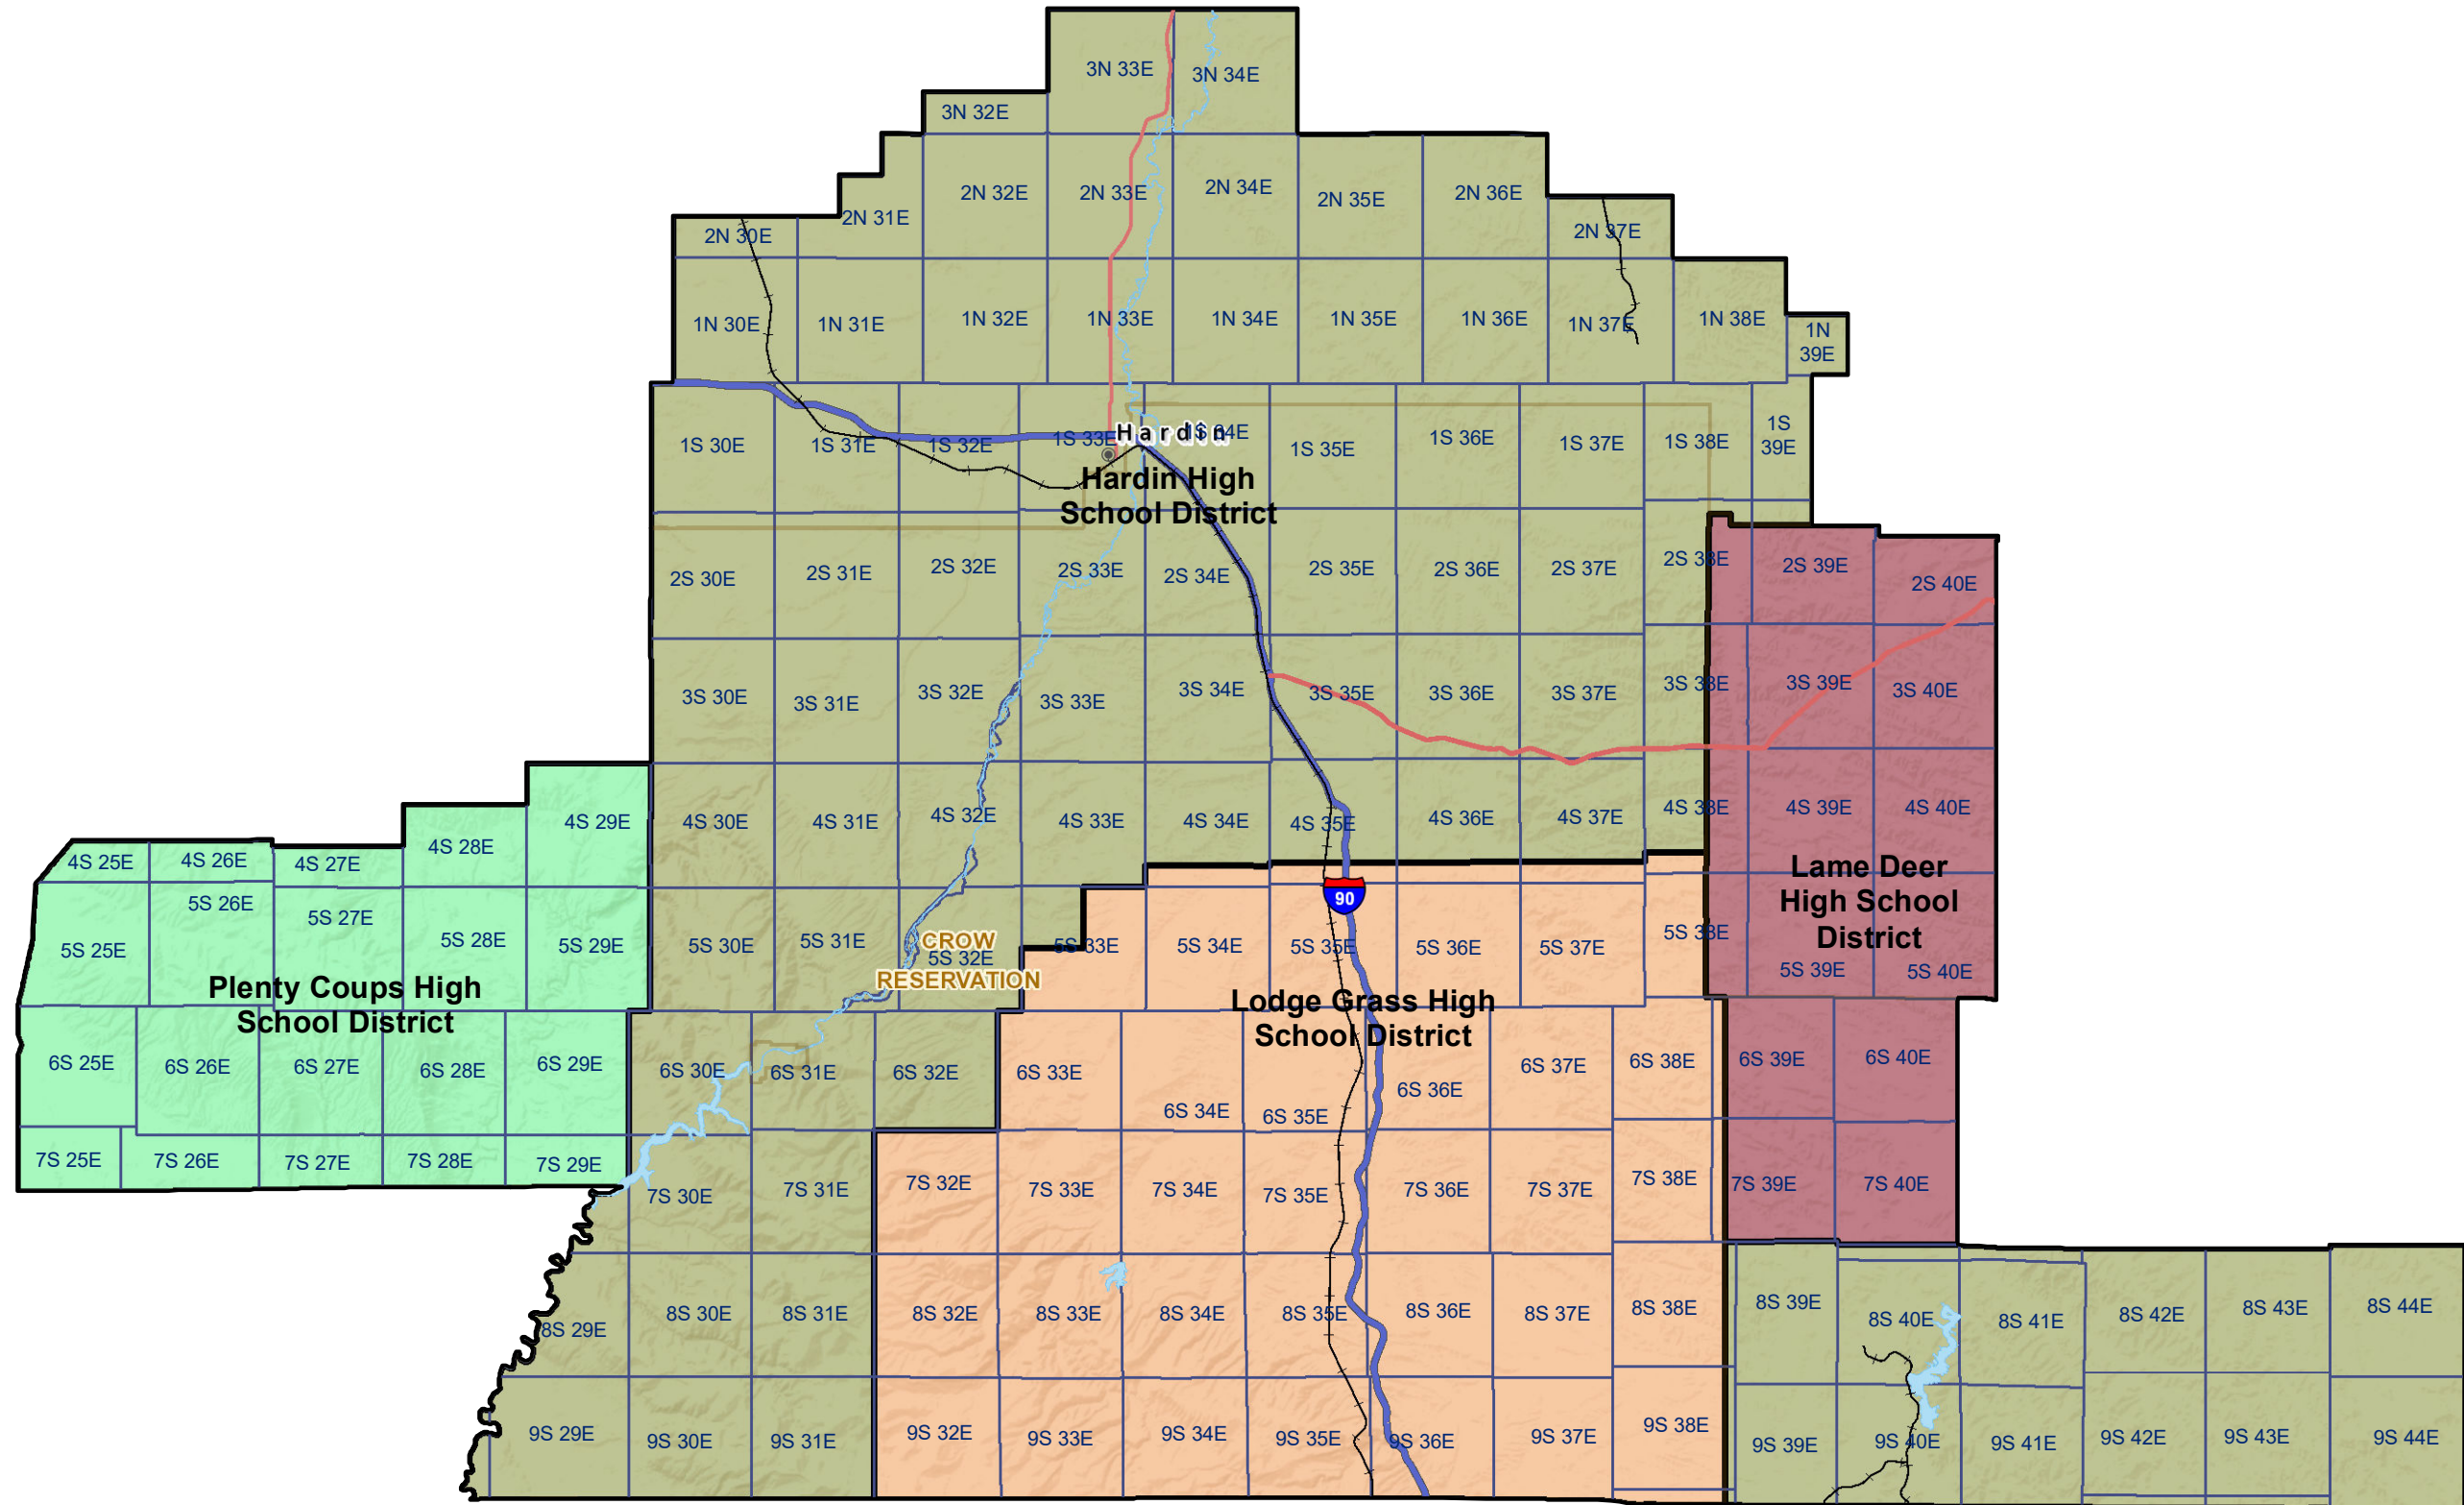

Big Horn County High School and K-12 School Districts

 Township Boundary

School District Boundaries are from the U.S. Census Bureau

Big Horn County School Districts
 Montana State Library | Created on 12/6/2023
 U.S. Census Bureau - School District Review Program
 Meghan Burns | mburns2@mt.gov | 406.444.1550