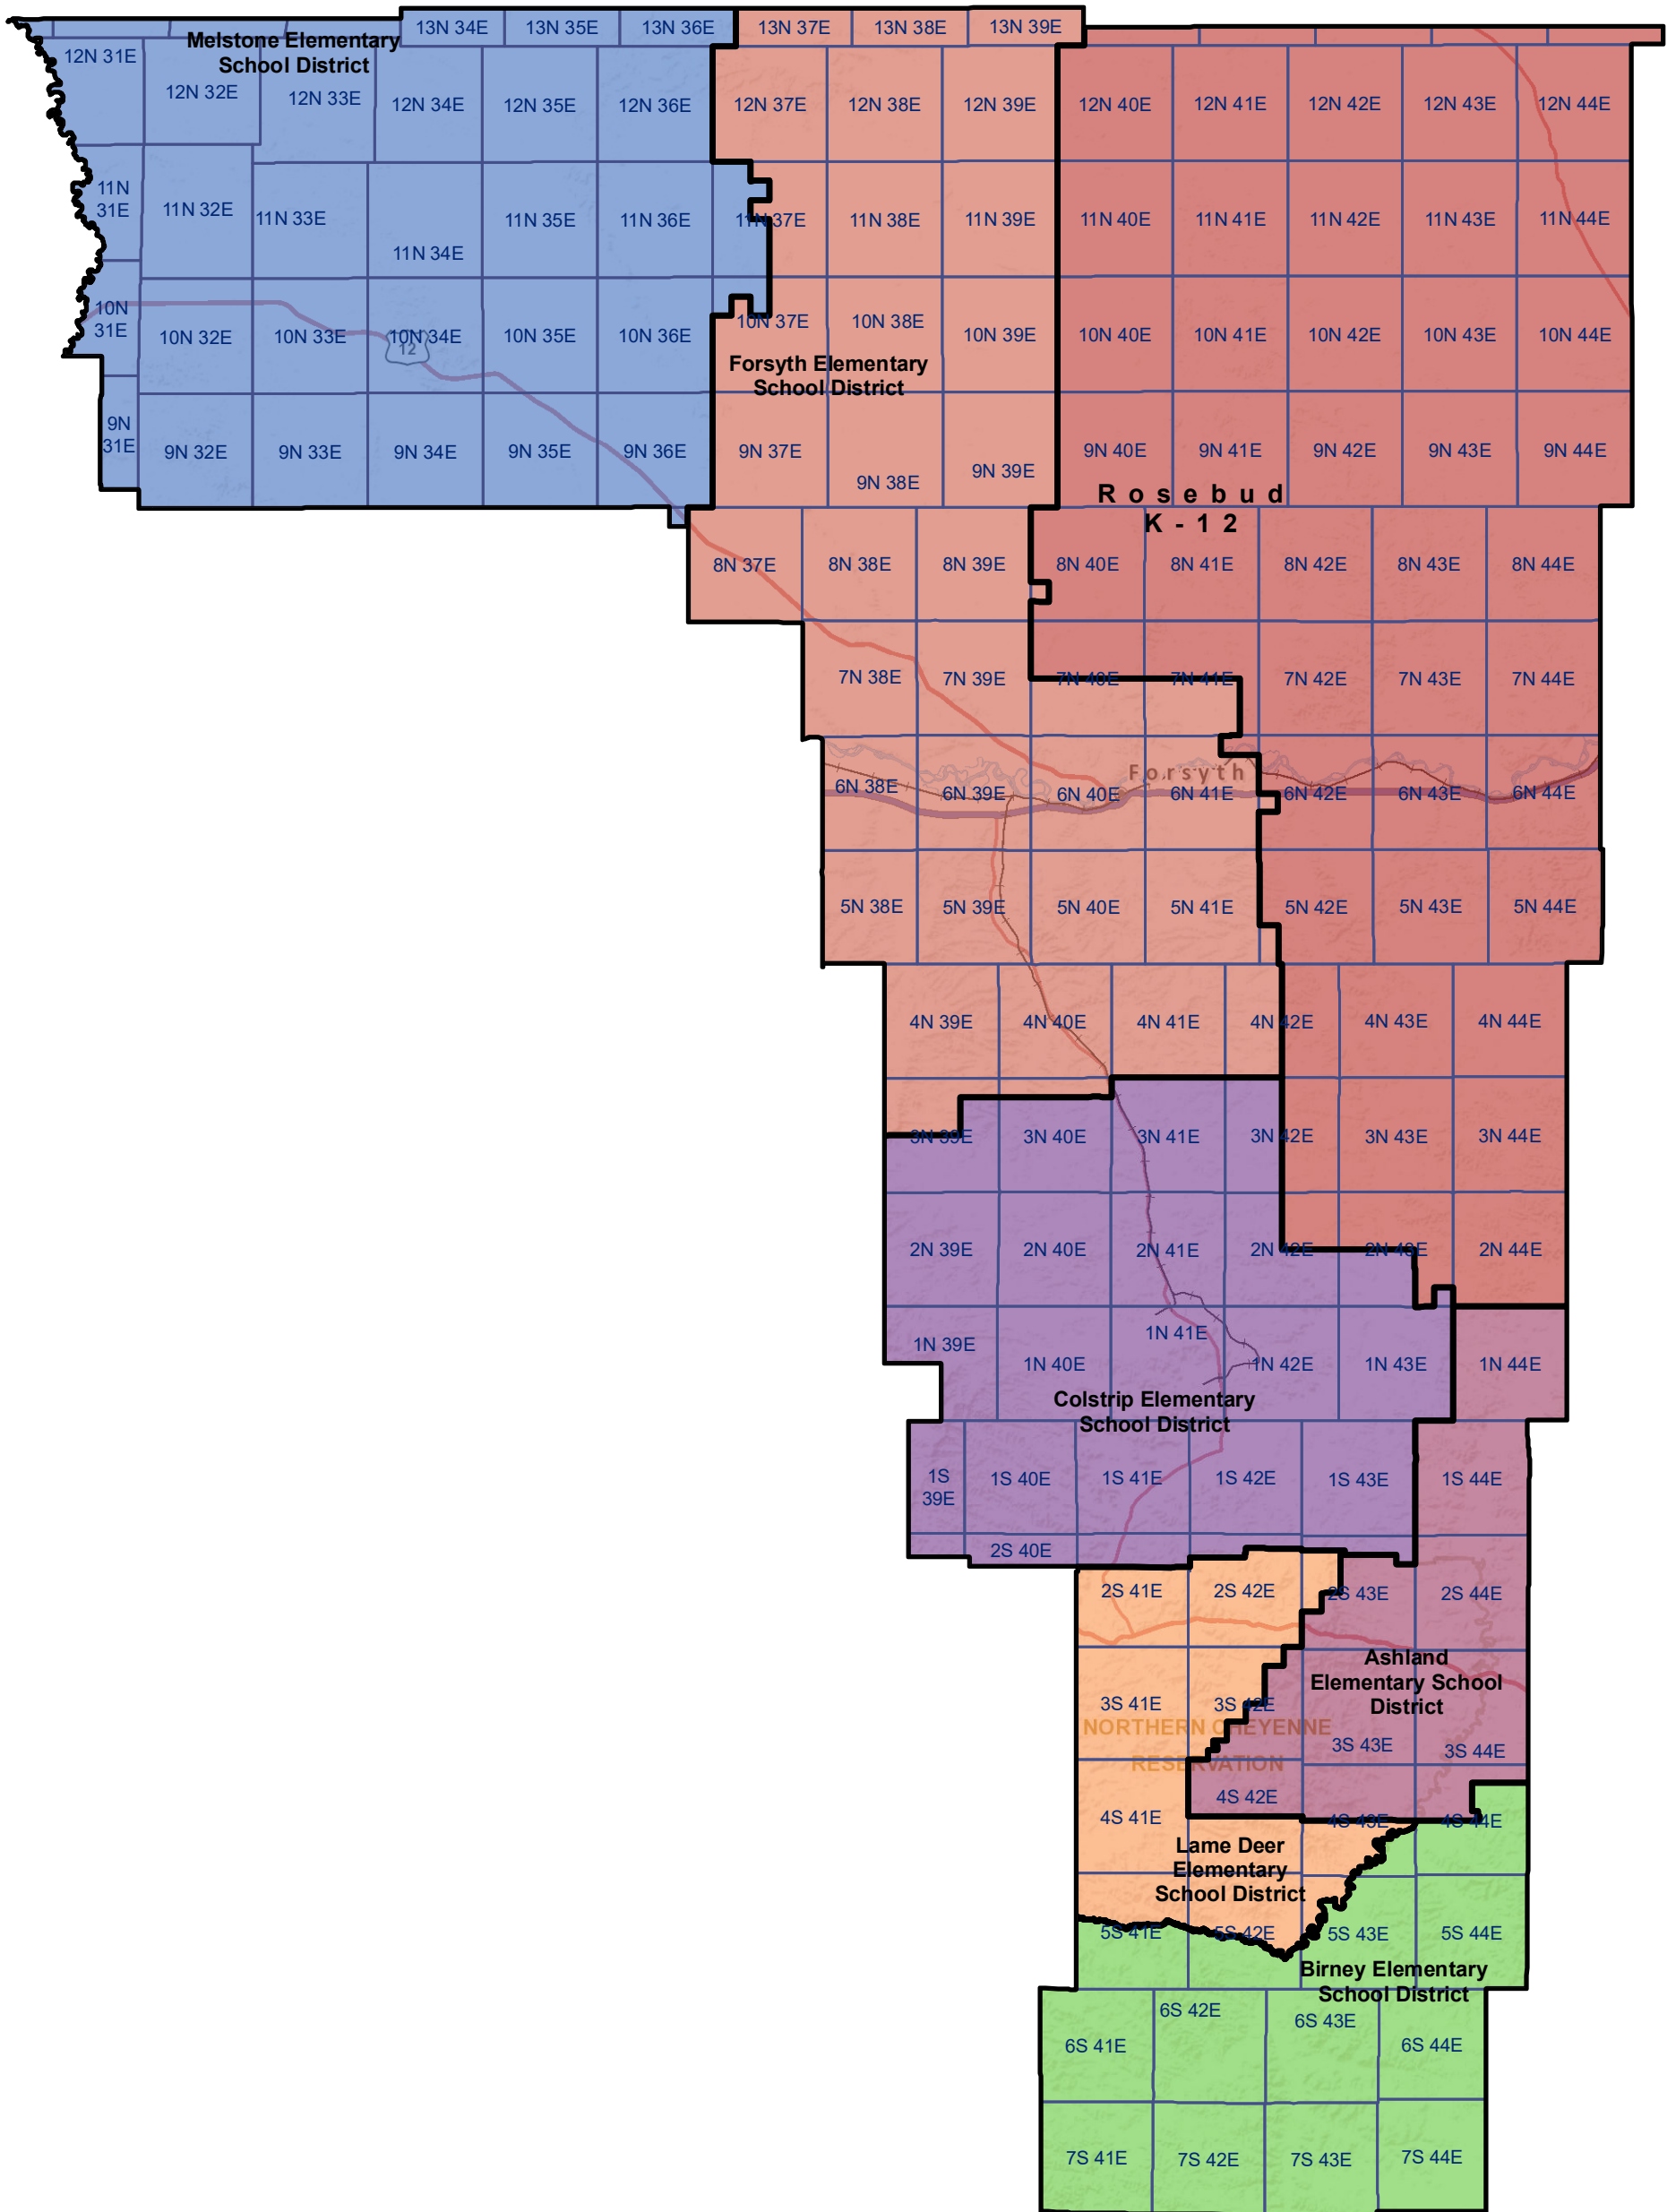

Rosebud County Elementary and K-12 School Districts

 Township Boundary

School District Boundaries are from the U.S. Census Bureau

Rosebud County School Districts
 Montana State Library | Created on 12/6/2023
 U.S. Census Bureau - School District Review Program
 Meghan Burns | mburns2@mt.gov | 406.444.1550