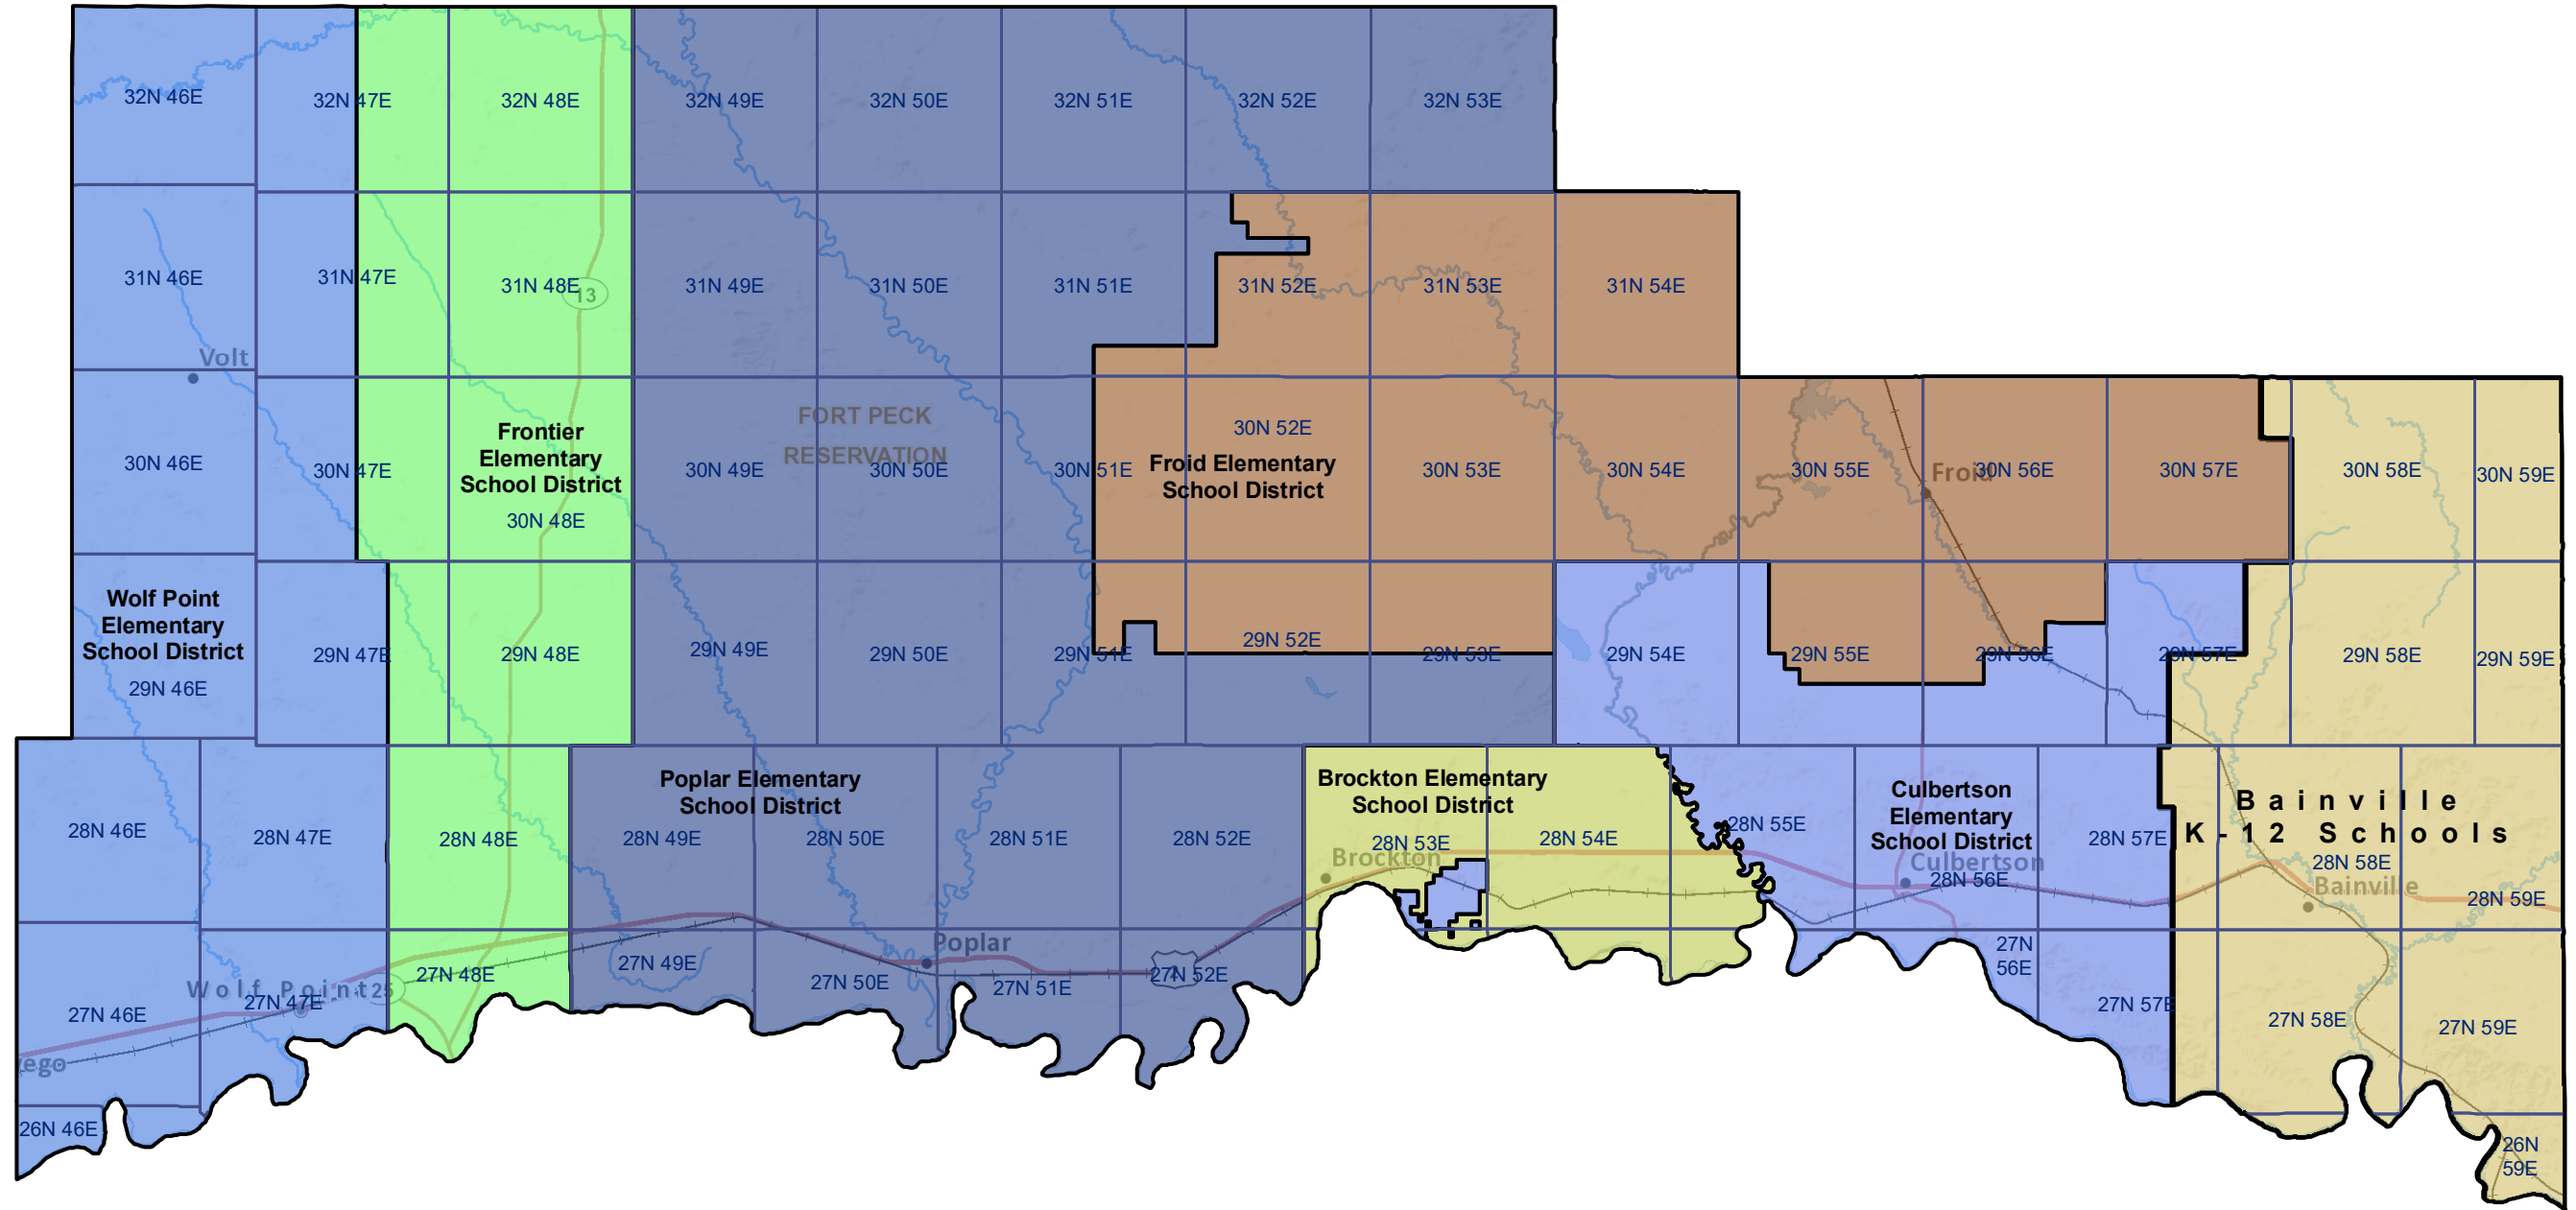

# Roosevelt County Elementary and K-12 School Districts

 Township Boundary

**School District Boundaries are from the U.S. Census Bureau**

Roosevelt County School Districts  
 Montana State Library | Created on 12/6/2023  
 U.S. Census Bureau - School District Review Program  
 Meghan Burns | mburns2@mt.gov | 406.444.1550