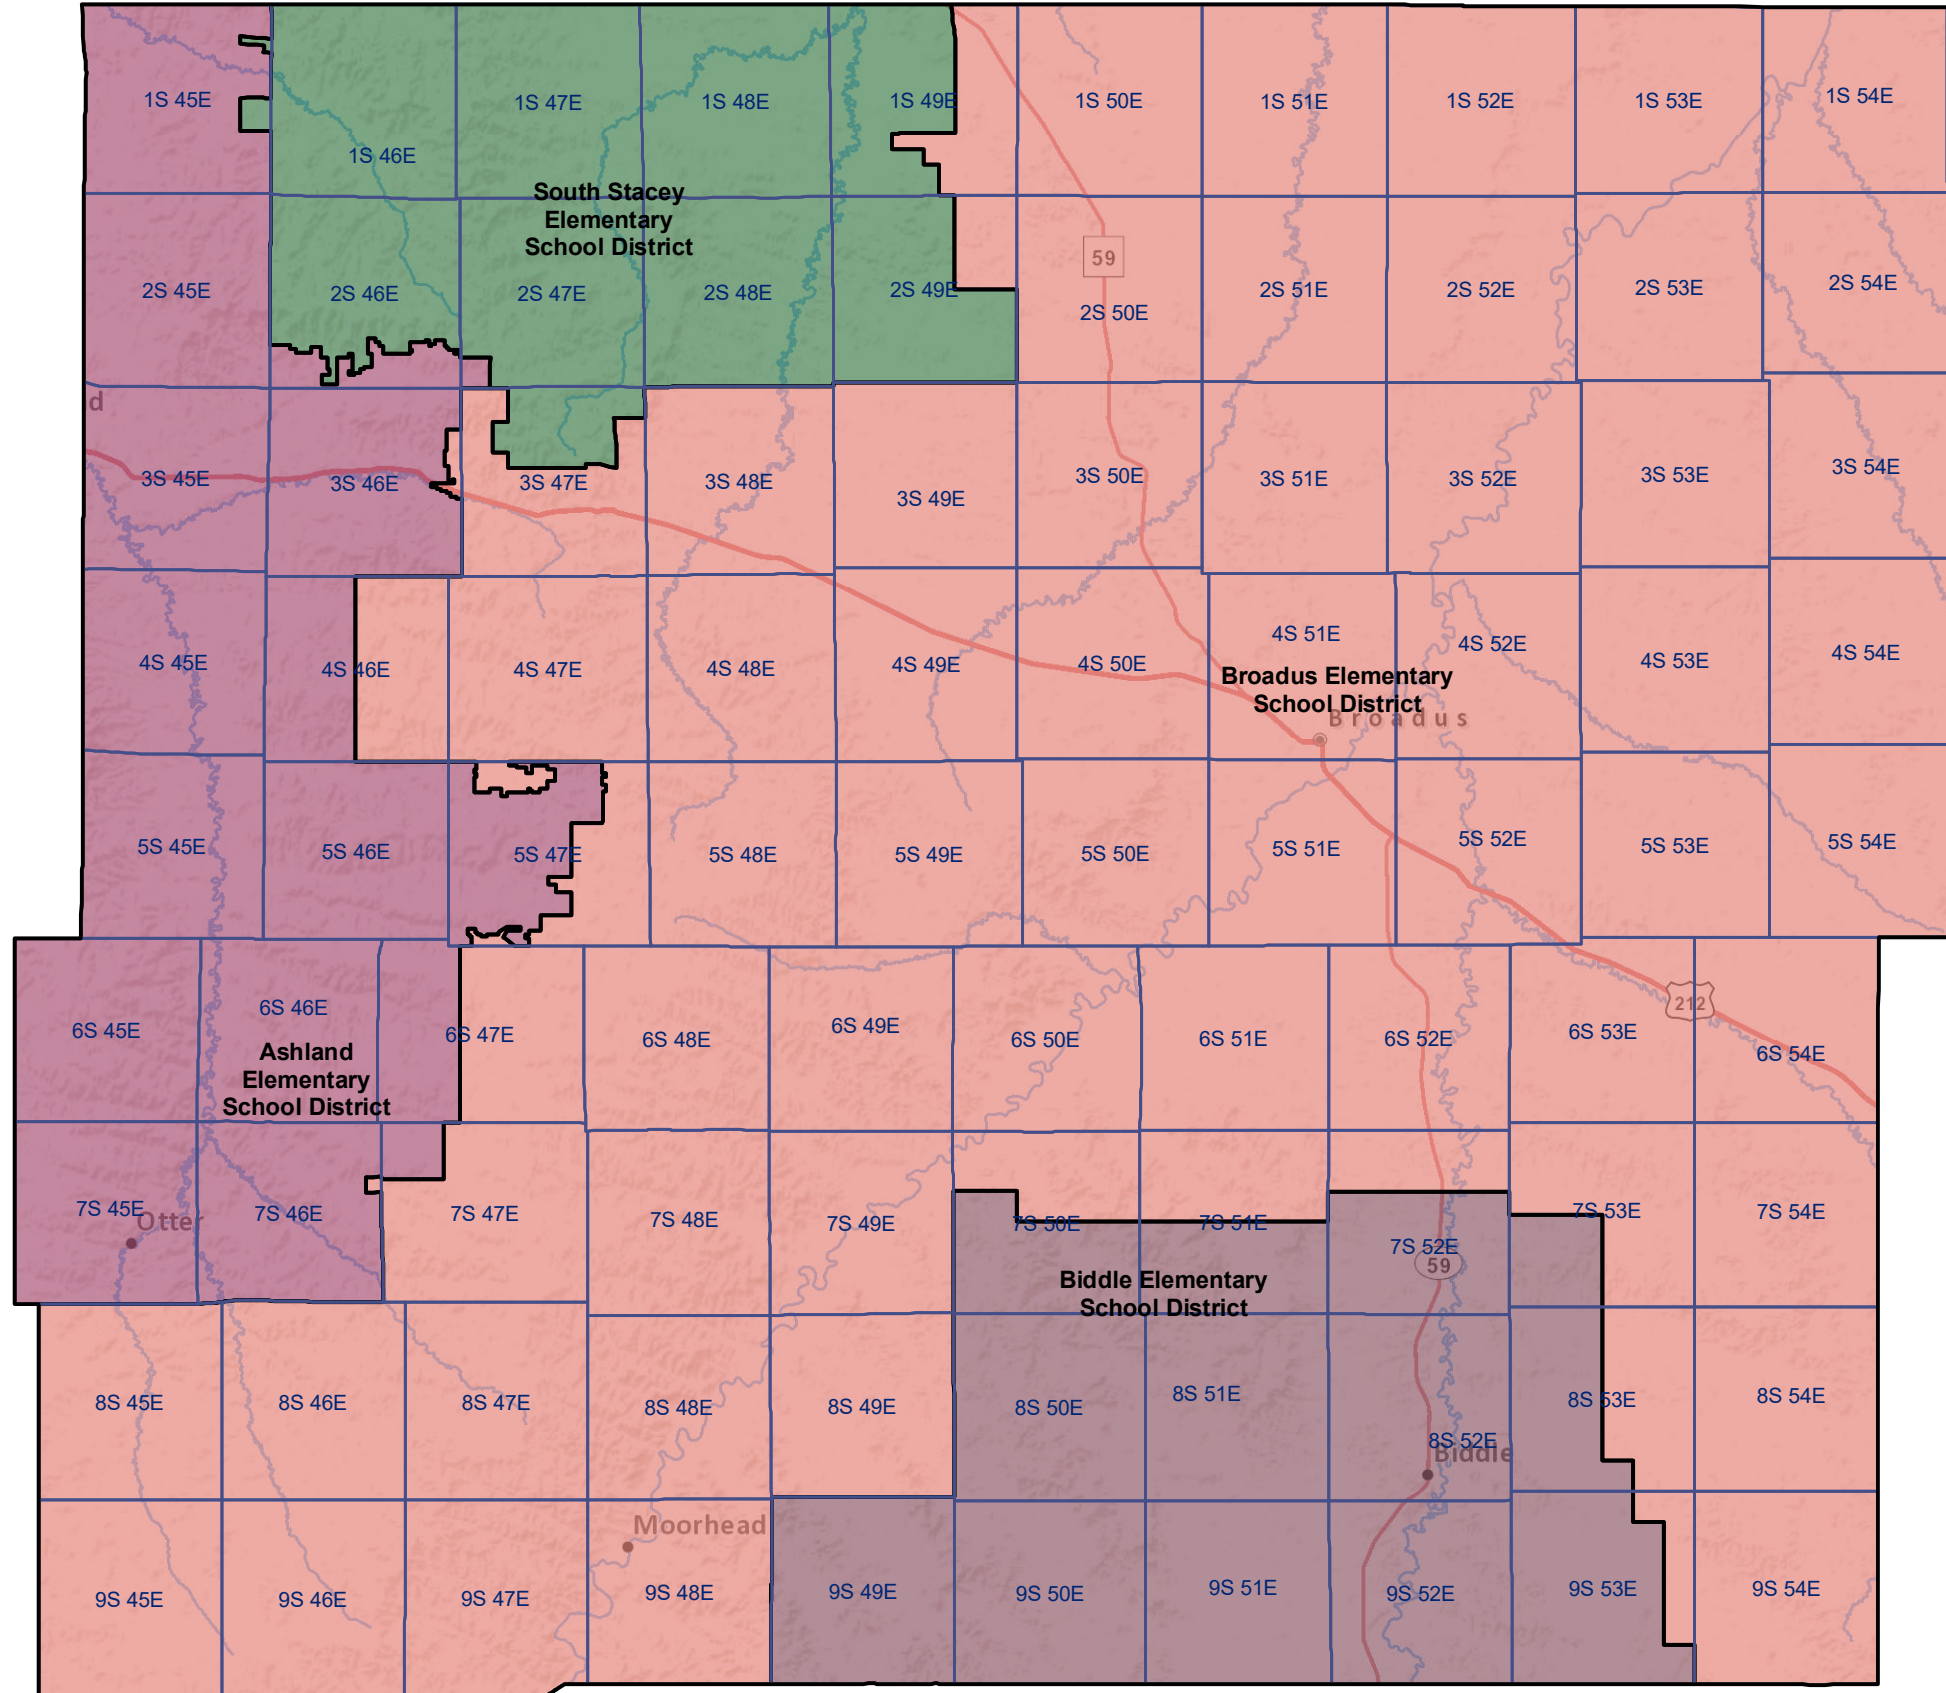

# Powder River County Elementary and K-12 School Districts

 Township Boundary

**School District Boundaries are from the U.S. Census Bureau**

Powder River County School Districts  
Montana State Library | Created on 12/6/2023  
U.S. Census Bureau - School District Review Program  
Meghan Burns | mburns2@mt.gov | 406.444.1550