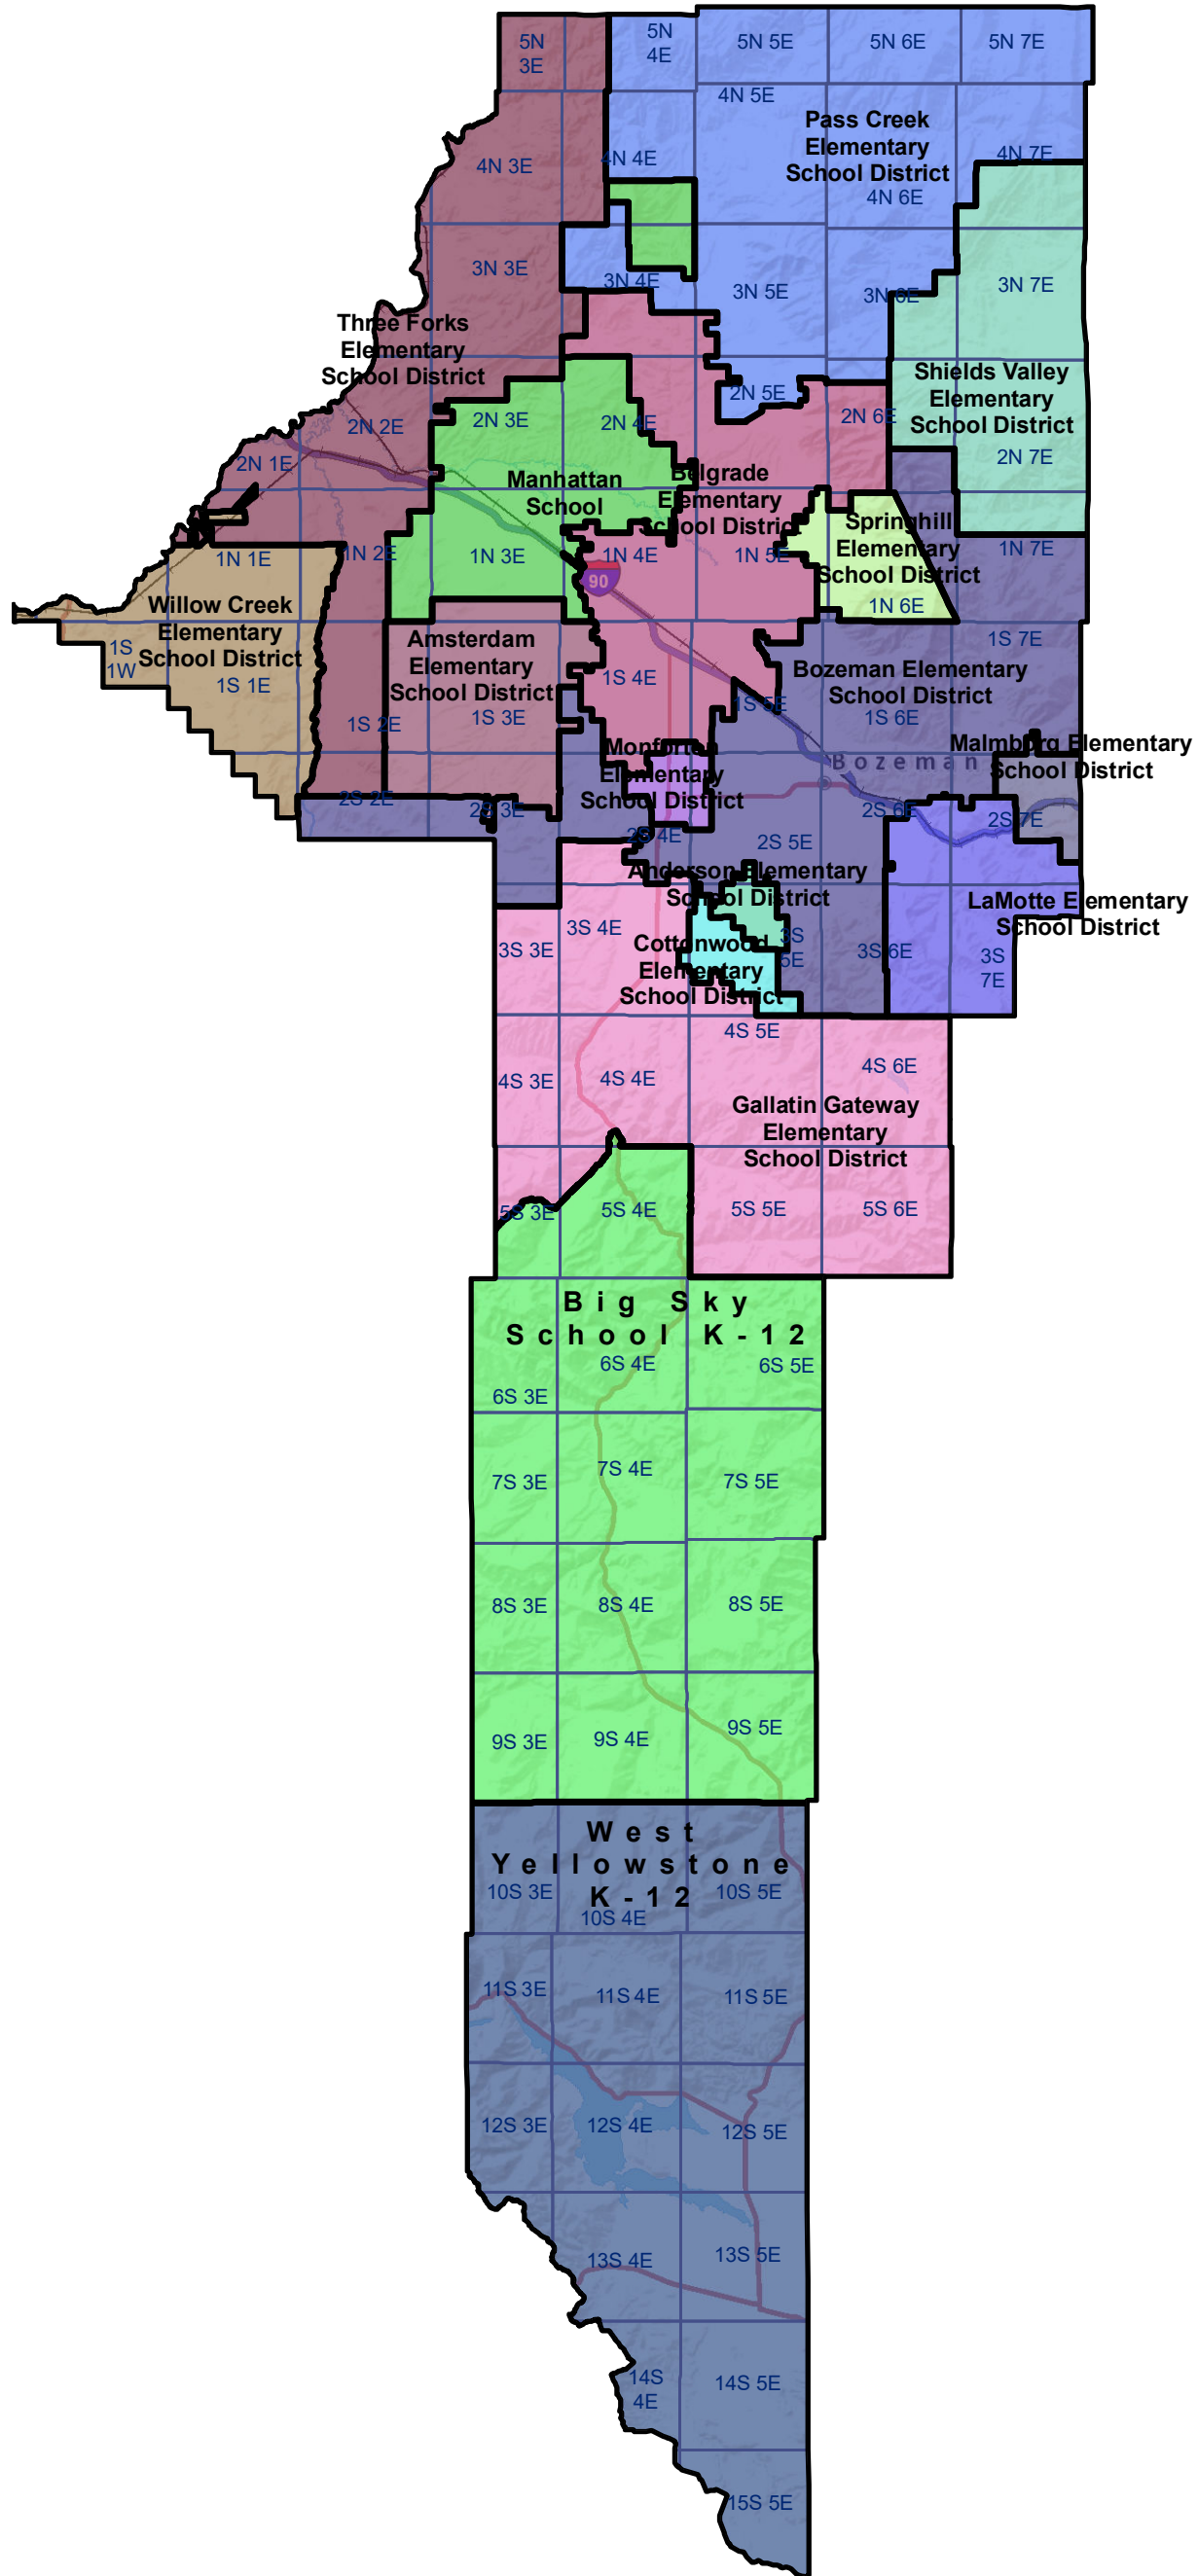

Gallatin County Elementary and K-12 School Districts

 Township Boundary

School District Boundaries are from the U.S. Census Bureau

Gallatin County School Districts
 Montana State Library | Created on 12/6/2023
 U.S. Census Bureau - School District Review Program
 Meghan Burns | mburns2@mt.gov | 406.444.1550