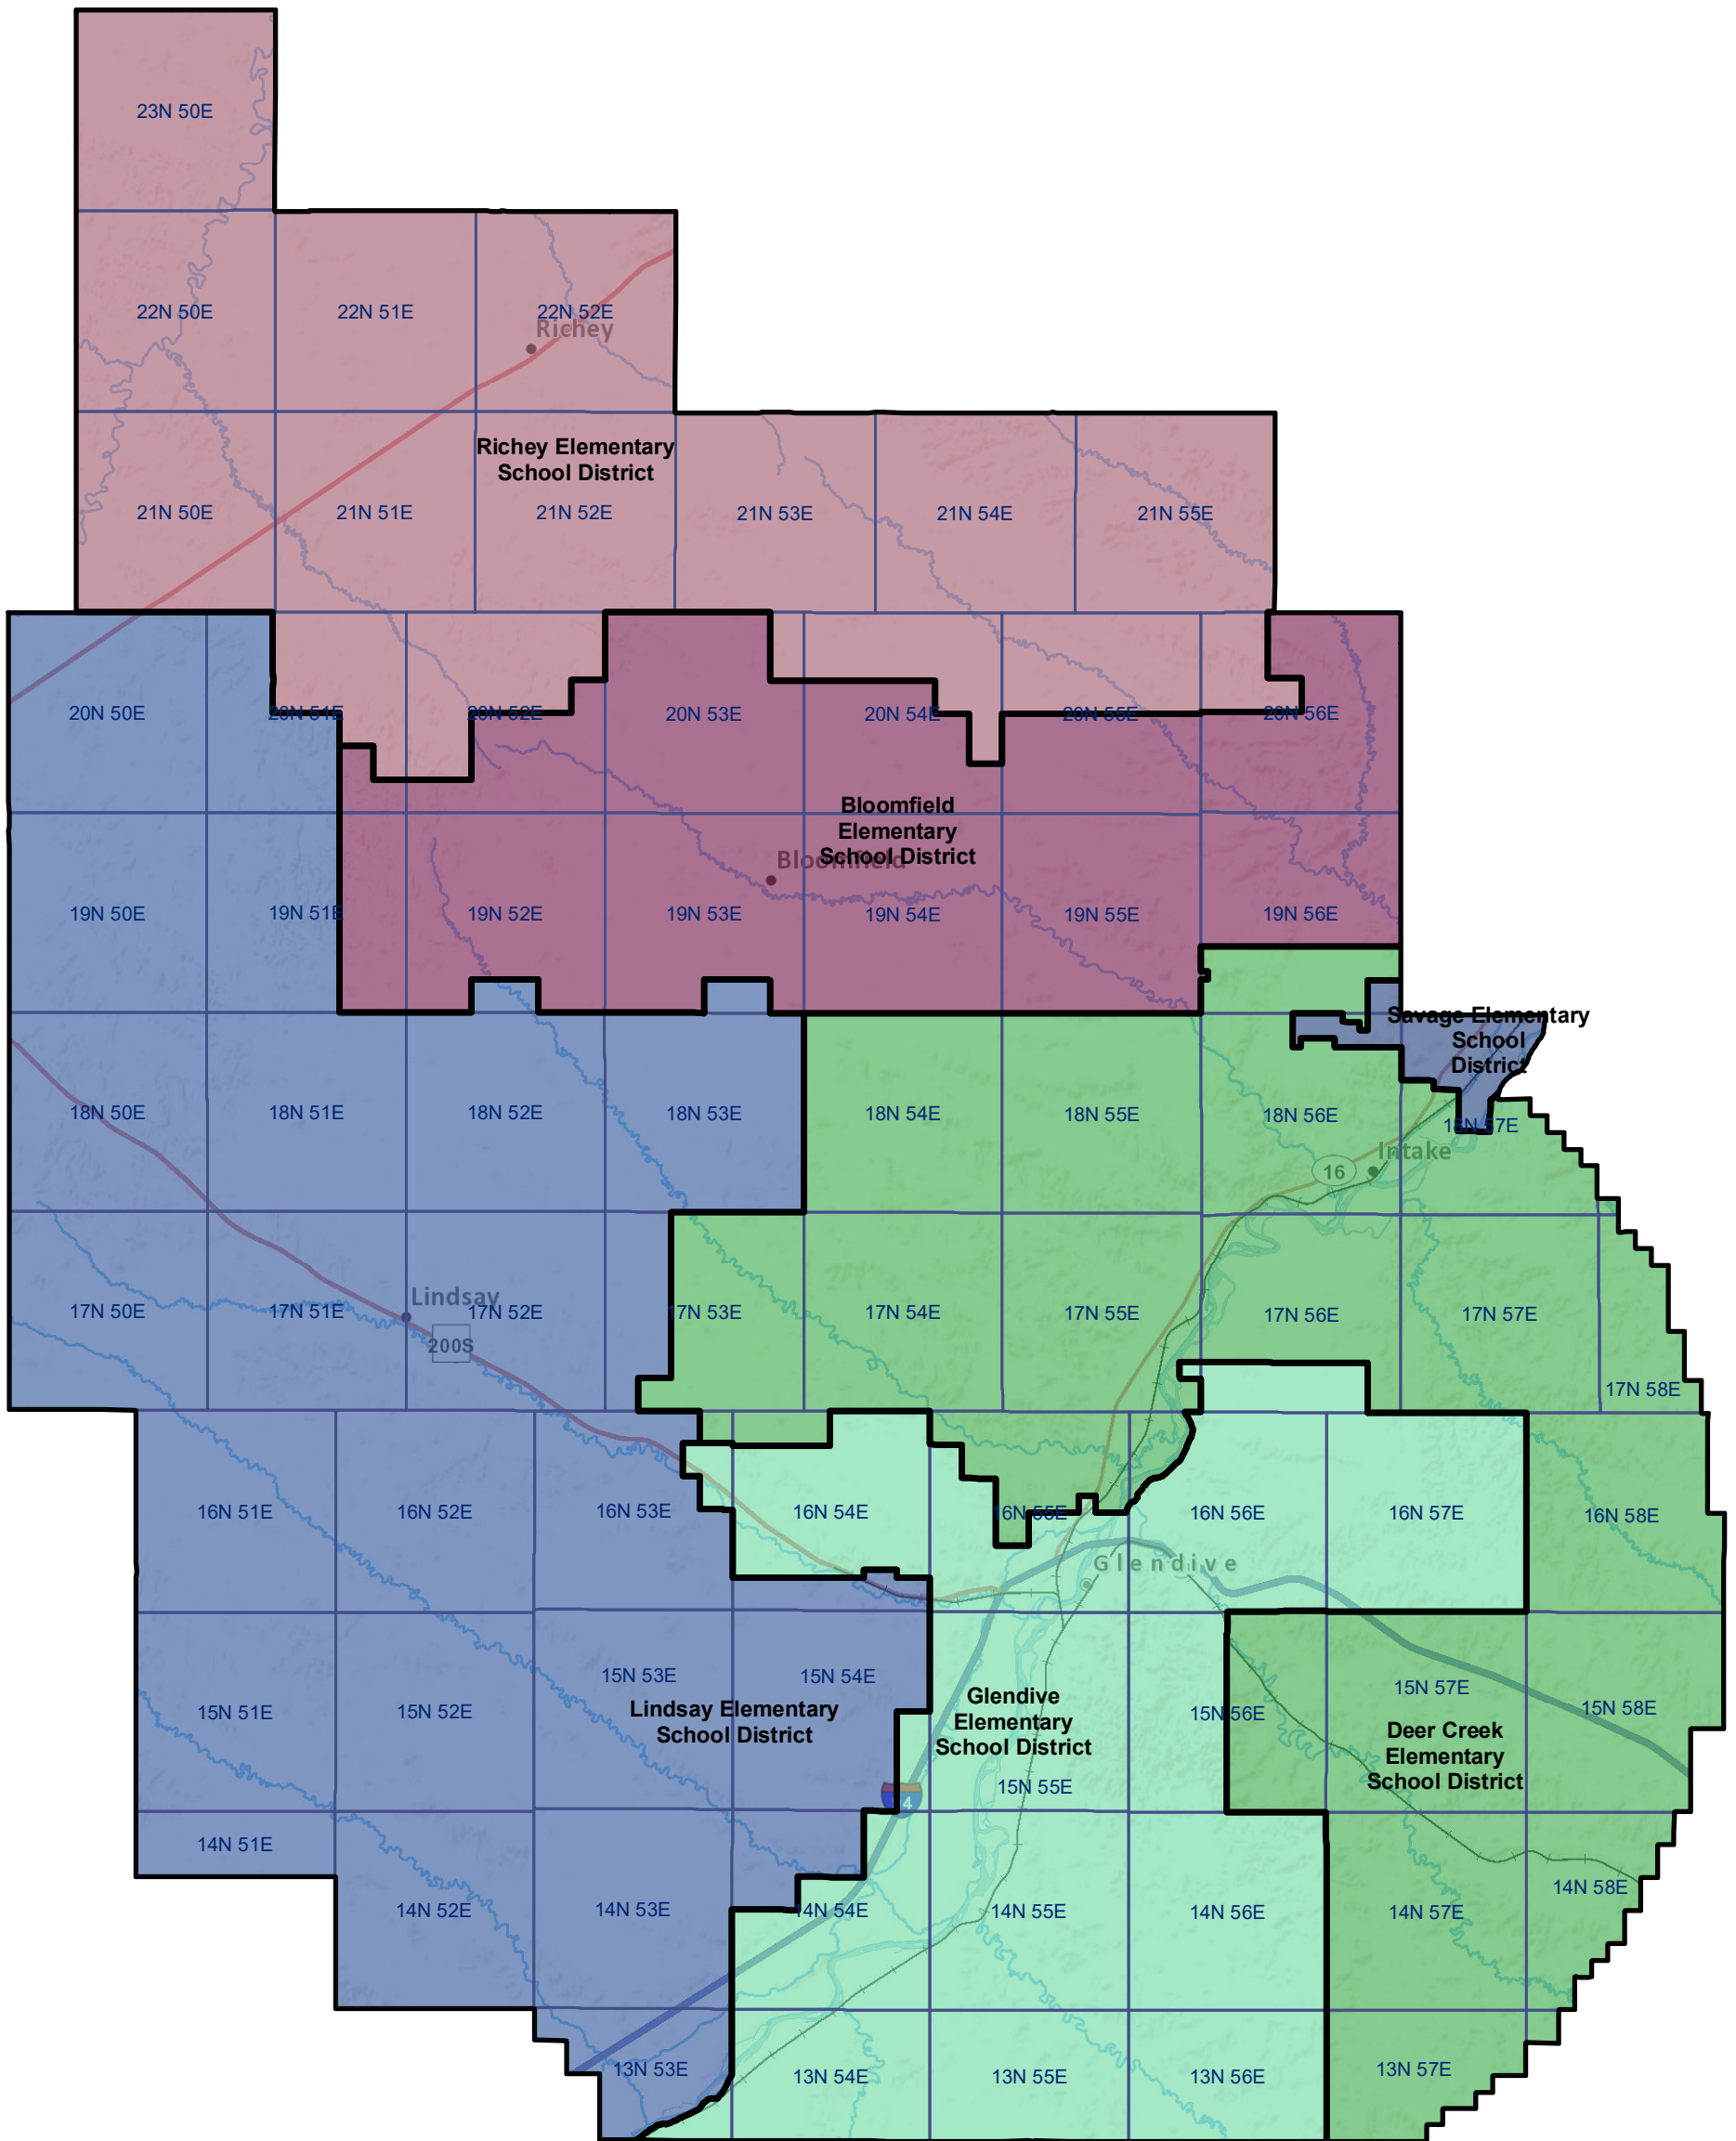

Dawson County Elementary and K-12 School Districts

 Township Boundary

School District Boundaries are from the U.S. Census Bureau

Dawson County School Districts
 Montana State Library | Created on 12/6/2023
 U.S. Census Bureau - School District Review Program
 Meghan Burns | mburns2@mt.gov | 406.444.1550