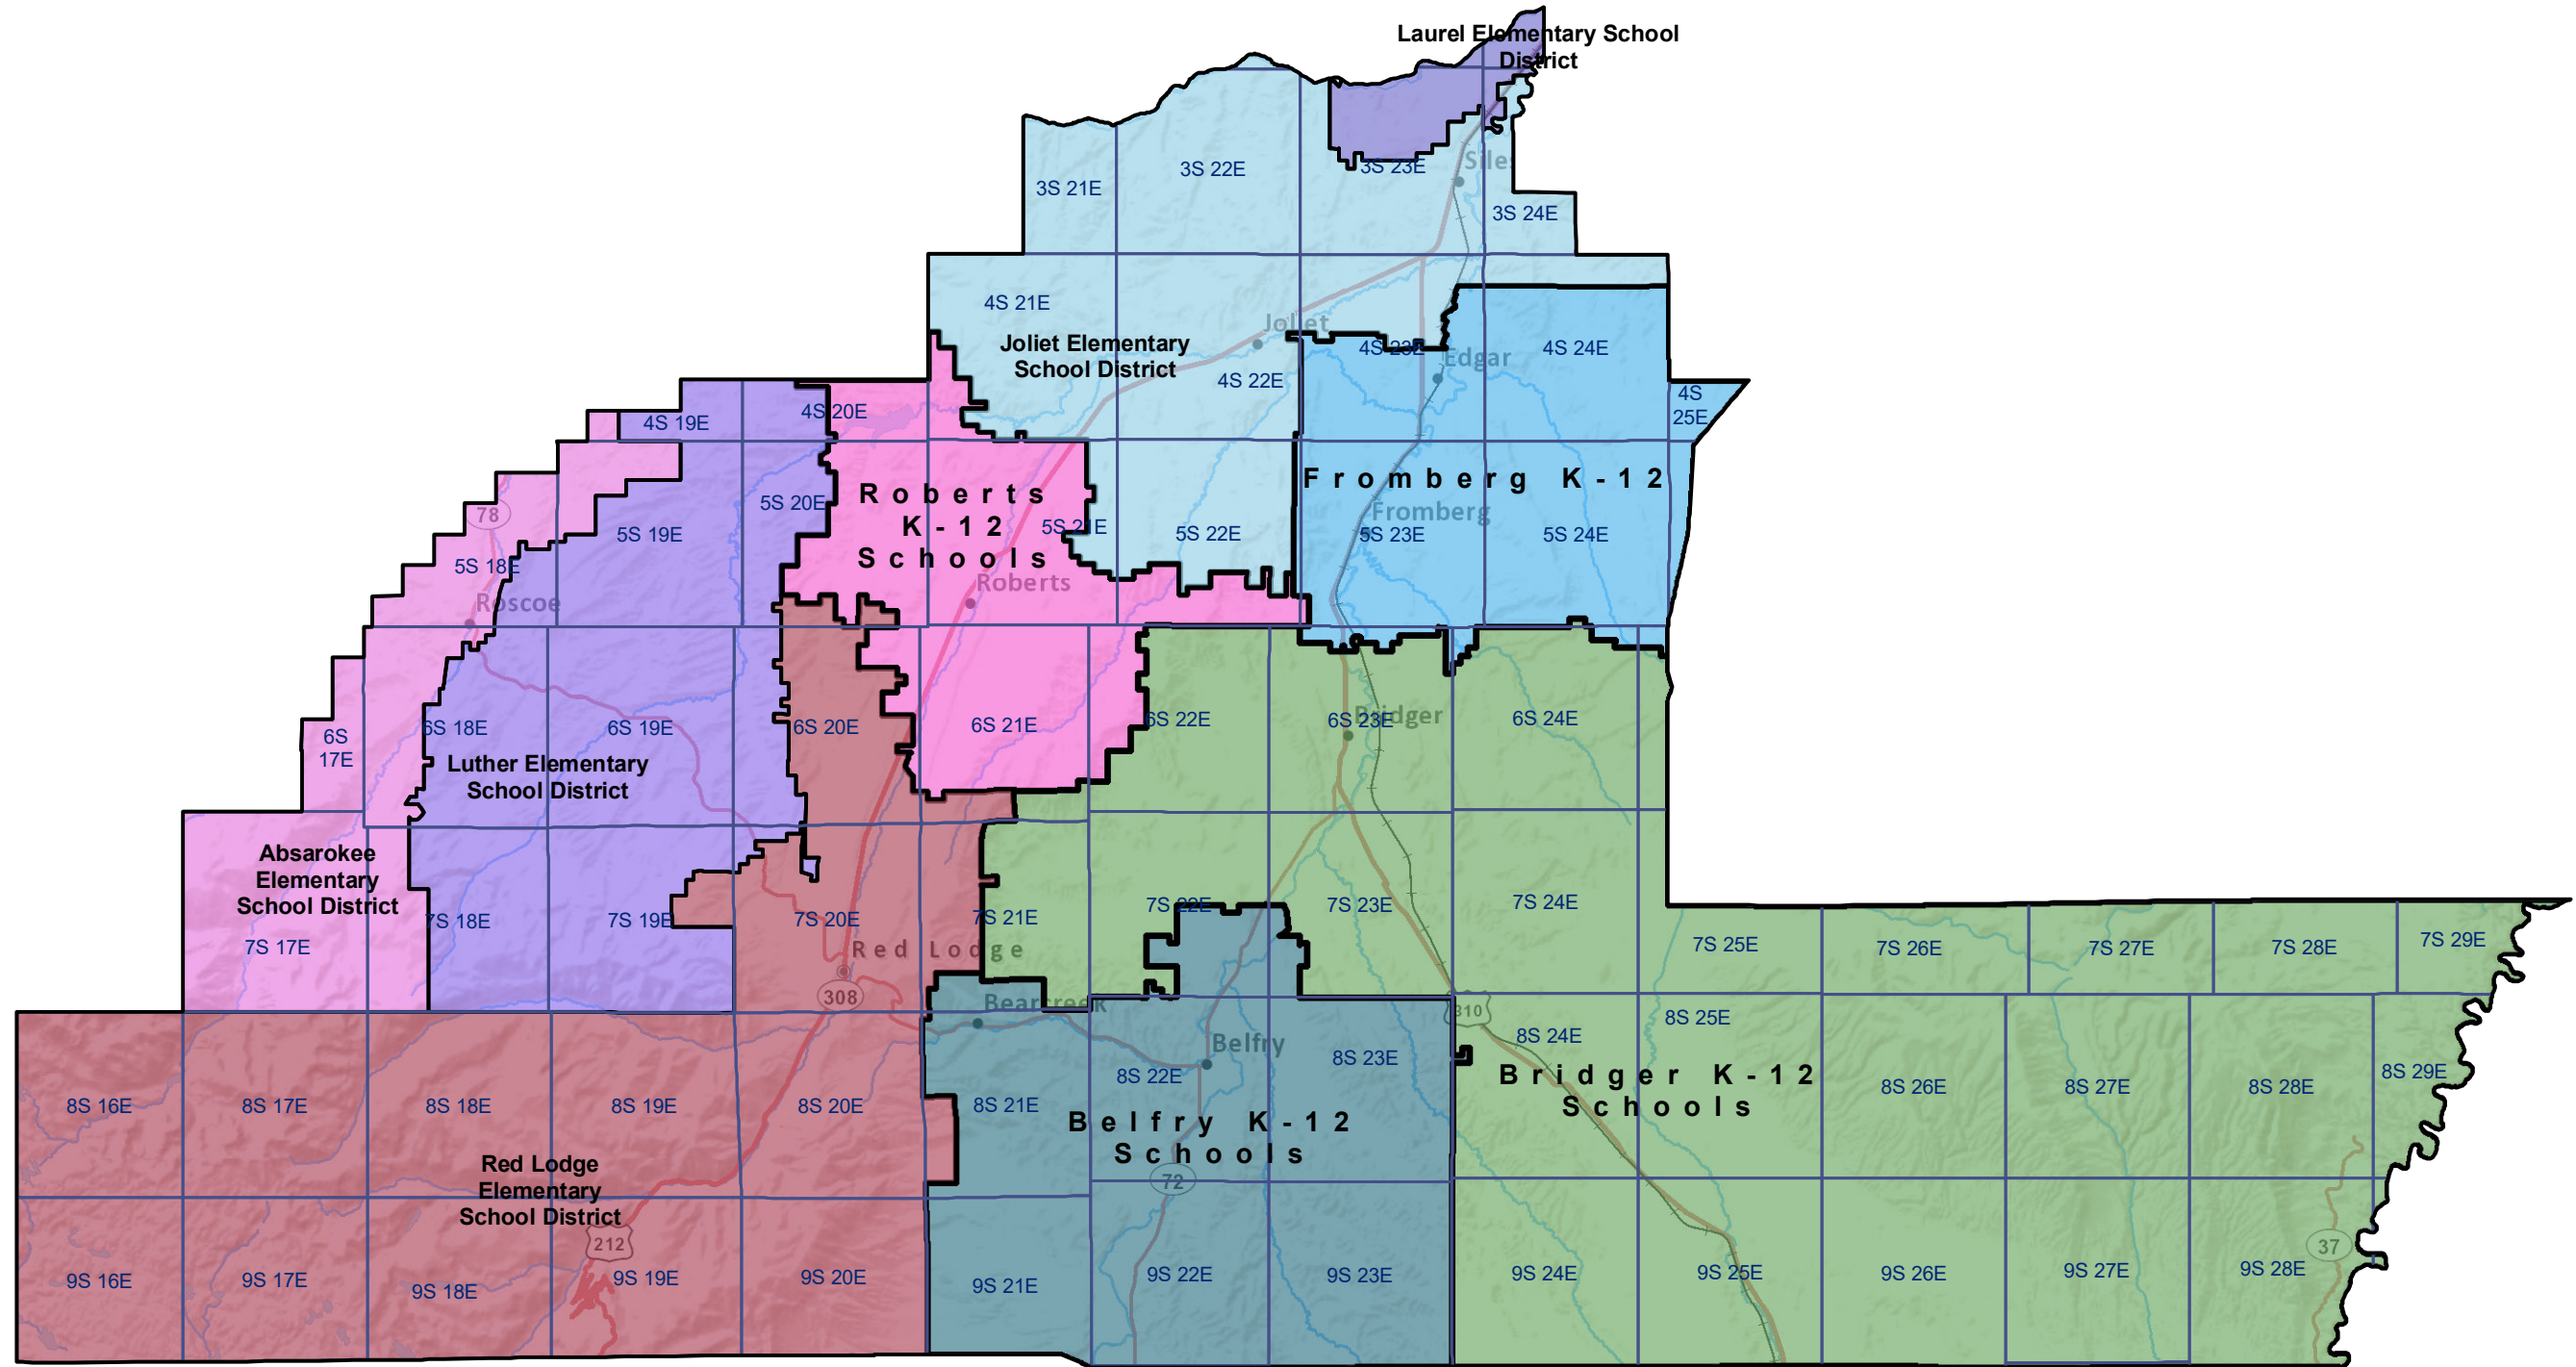

Carbon County Elementary and K-12 School Districts

 Township Boundary

School District Boundaries are from the U.S. Census Bureau

Carbon County School Districts
Montana State Library | Created on 12/6/2023
U.S. Census Bureau - School District Review Program
Meghan Burns | mburns2@mt.gov | 406.444.1550