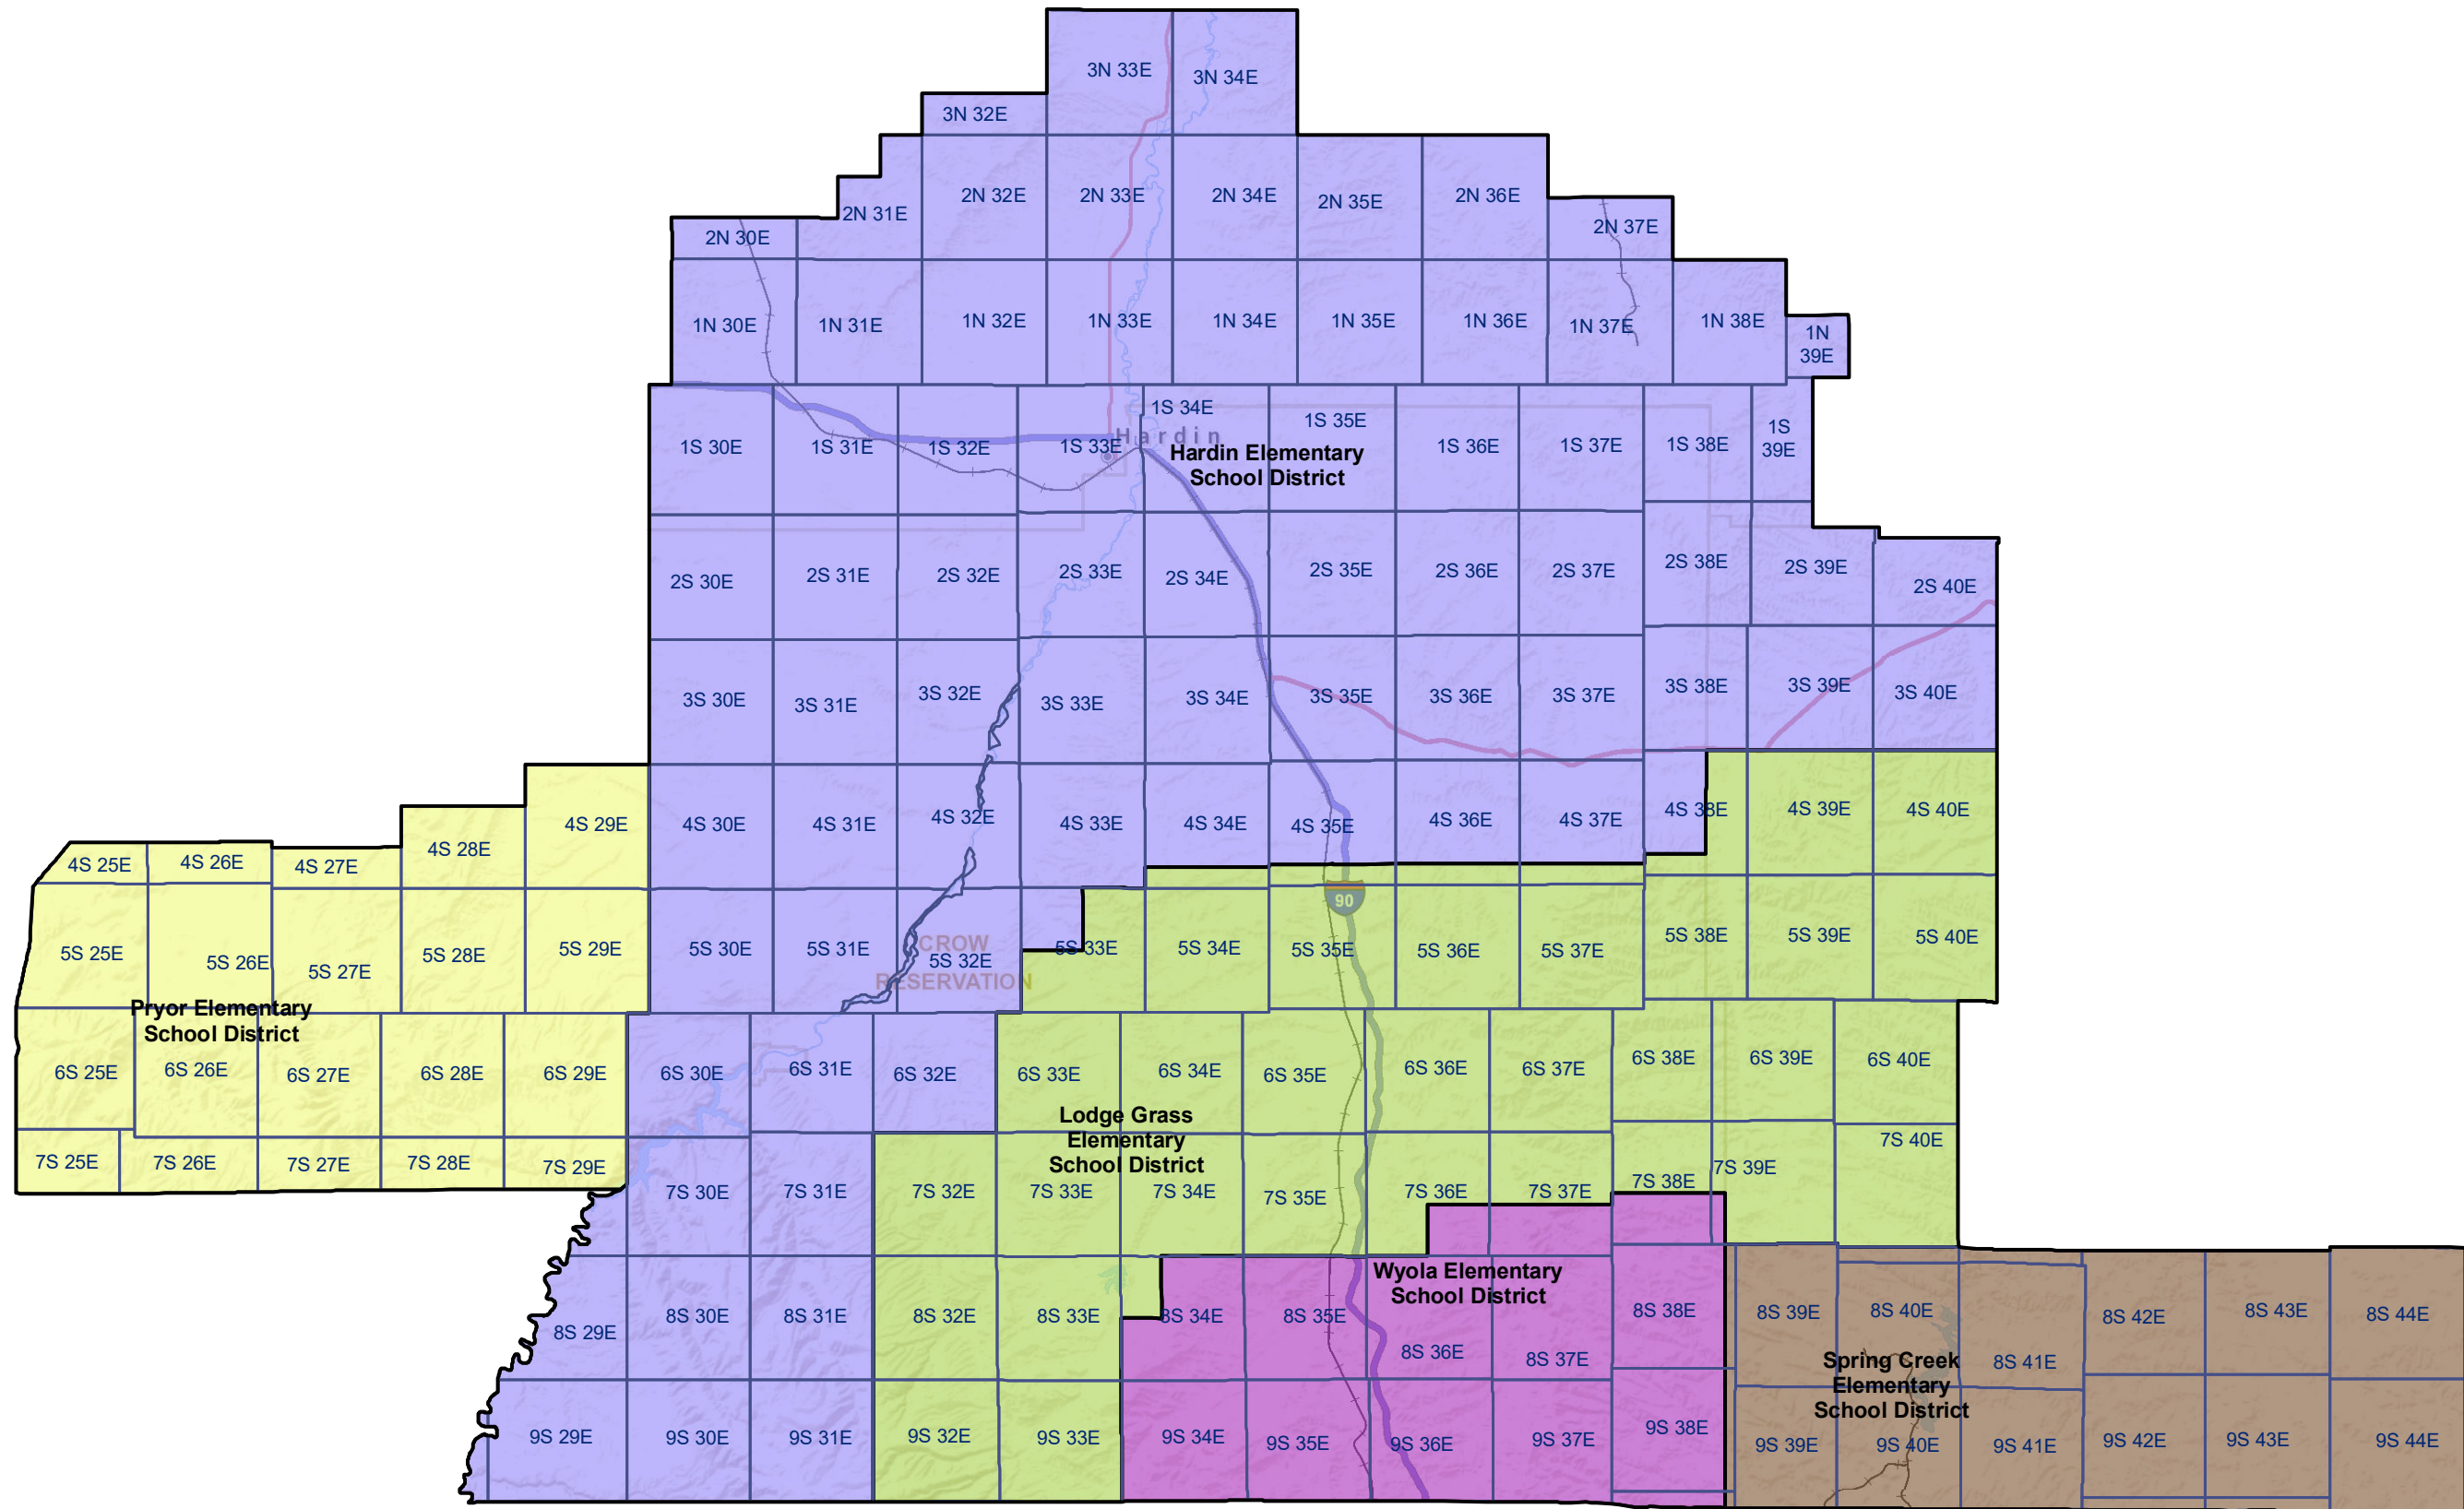

# Big Horn County Elementary and K-12 School Districts

 Township Boundary

**School District Boundaries are from the U.S. Census Bureau**

Big Horn County School Districts  
 Montana State Library | Created on 12/6/2023  
 U.S. Census Bureau - School District Review Program  
 Meghan Burns | mburns2@mt.gov | 406.444.1550