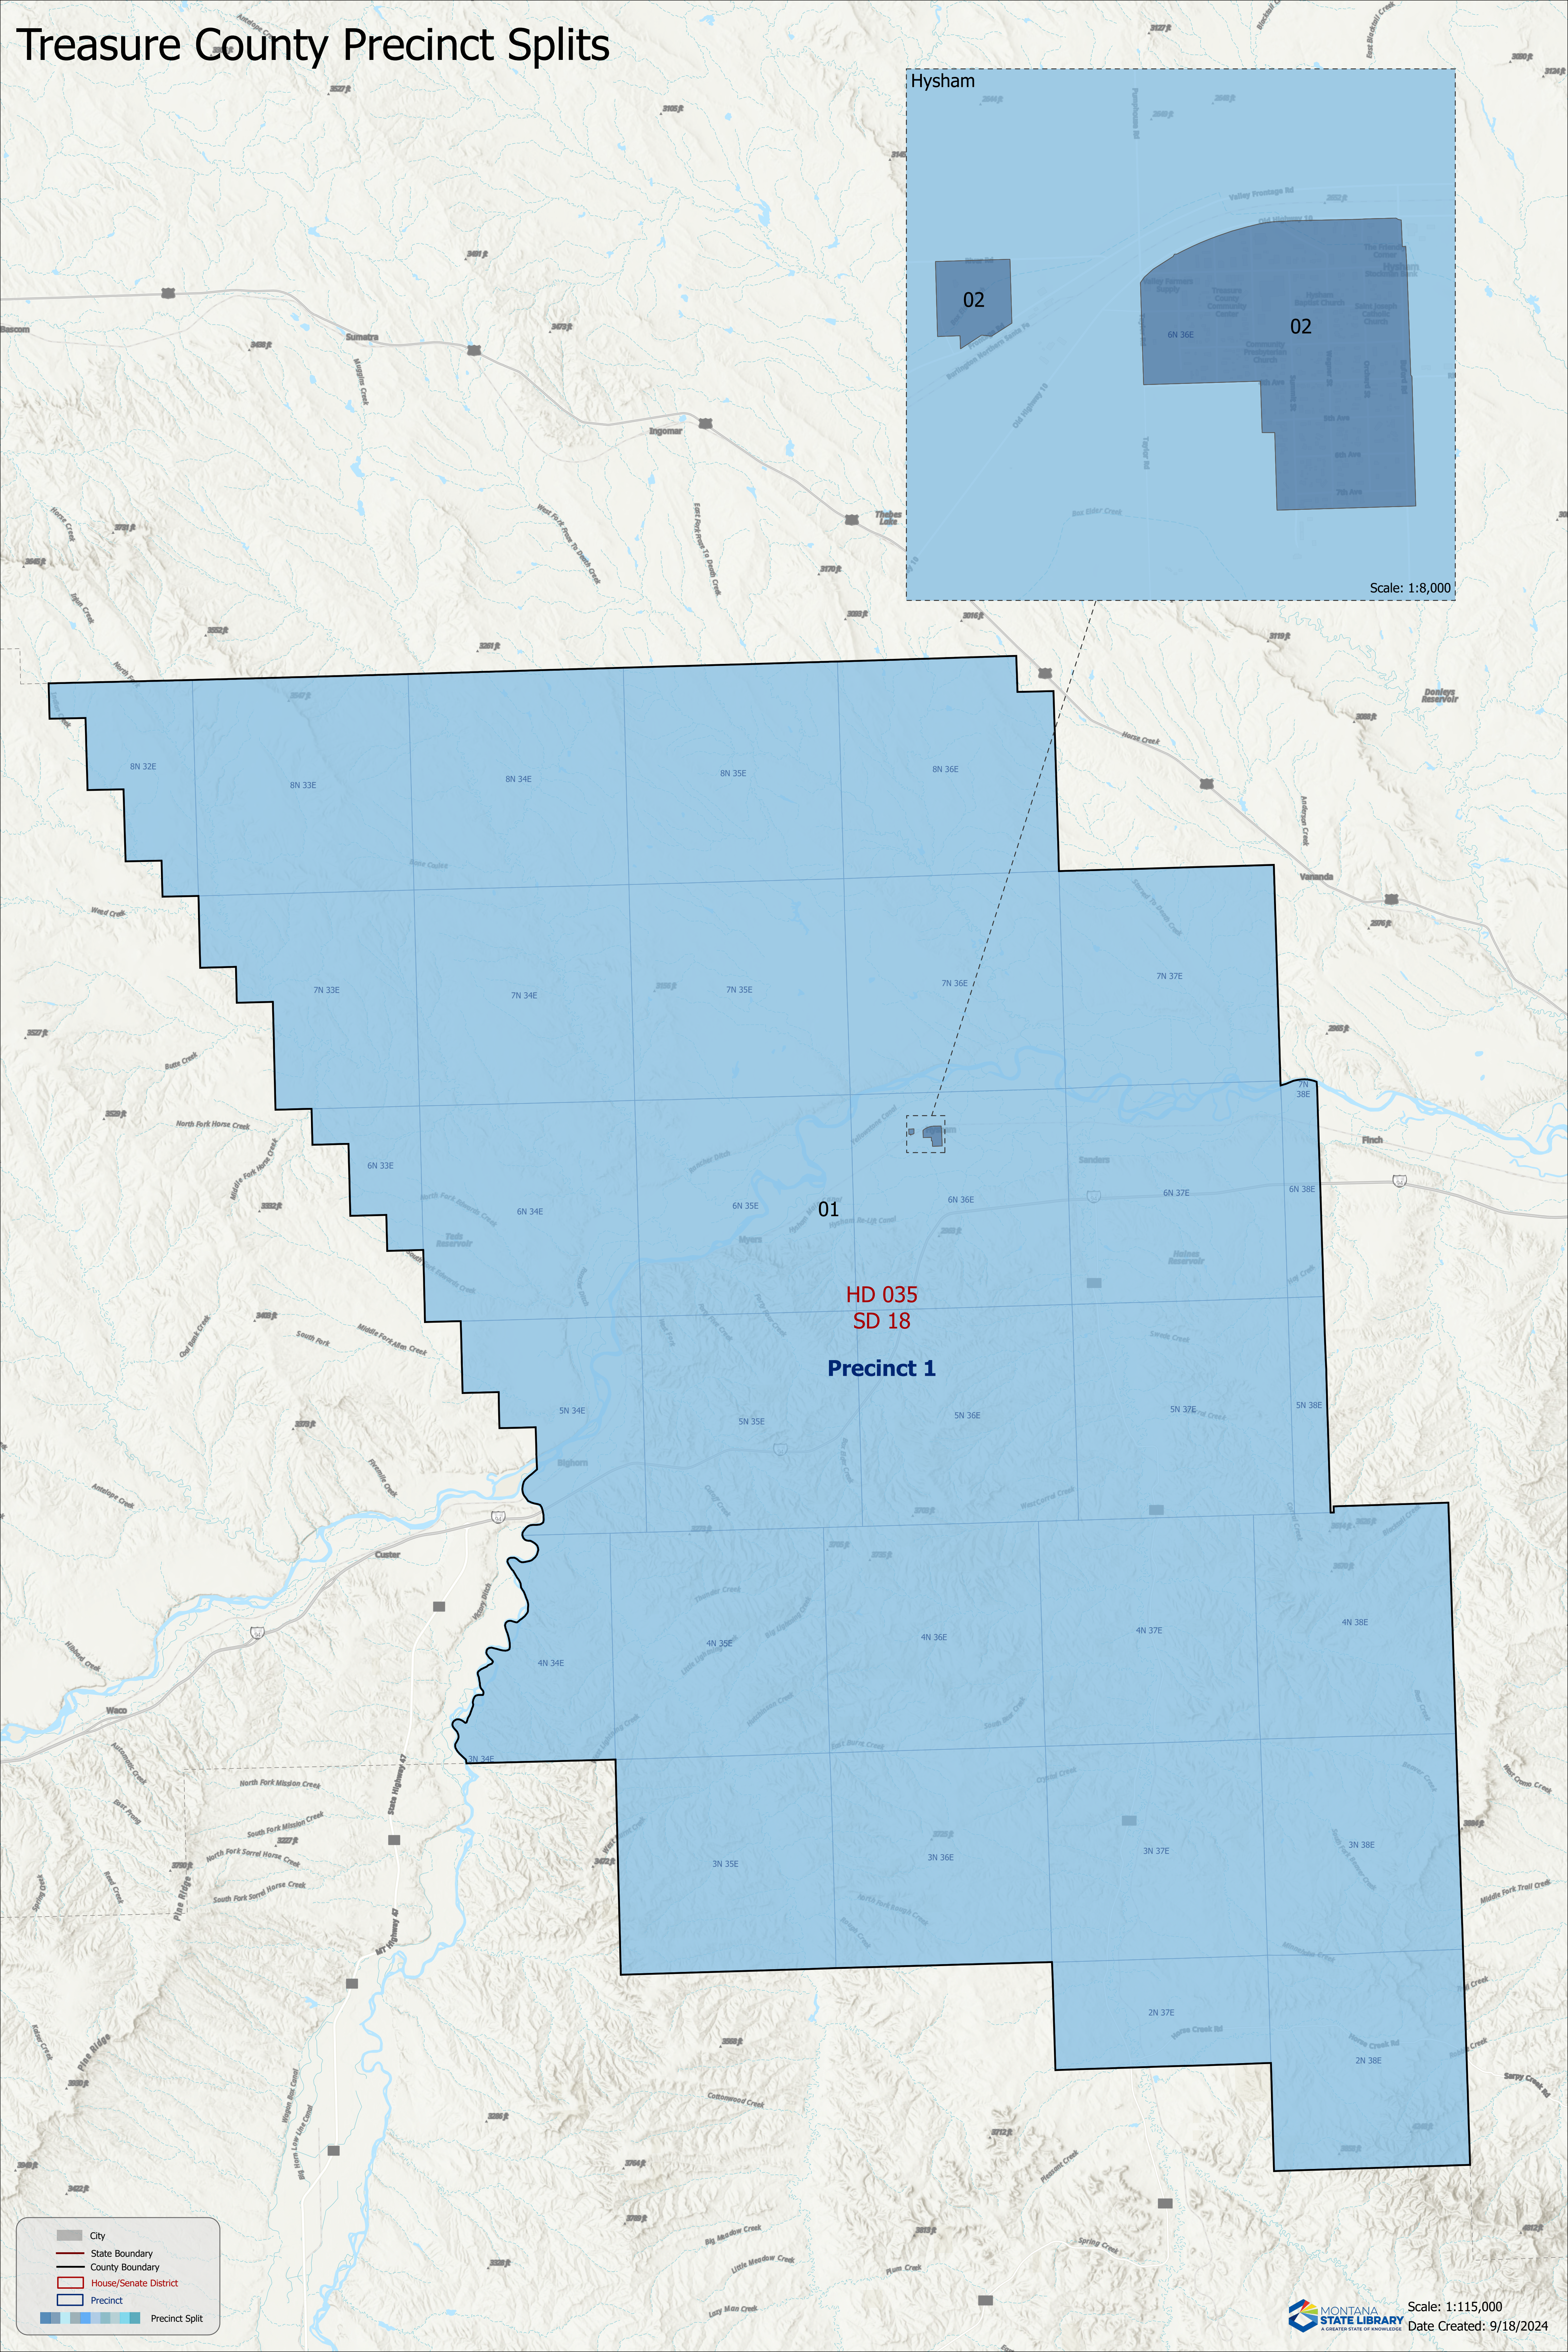

# Treasure County Precinct Splits

01

HD 035  
SD 18

Precinct 1

02

02

Scale: 1:8,000