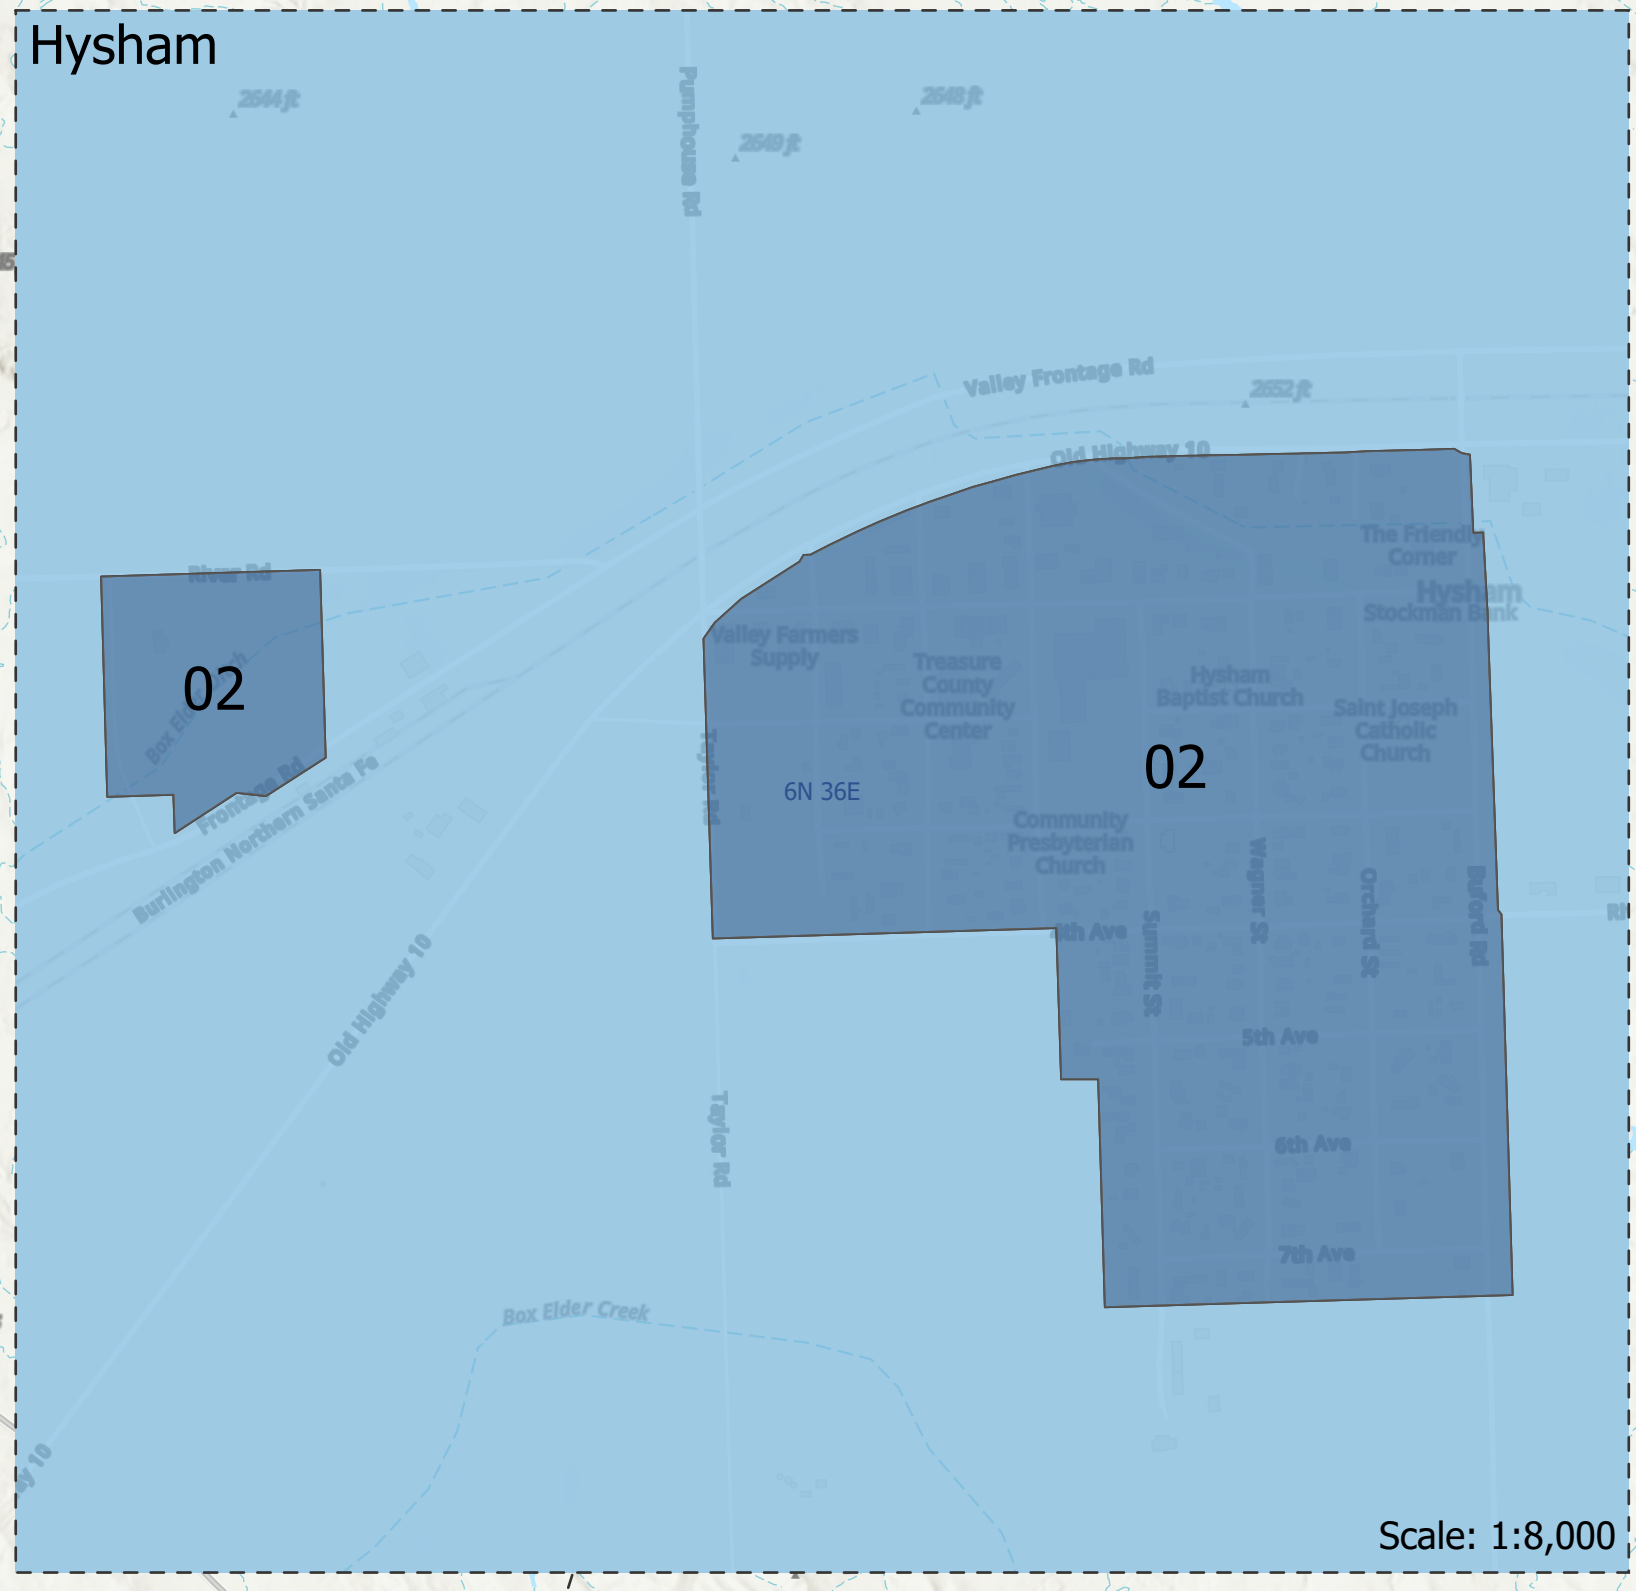

# Treasure County Precinct Splits

01

HD 035  
SD 18

Precinct 1

02

02

Scale: 1:8,000