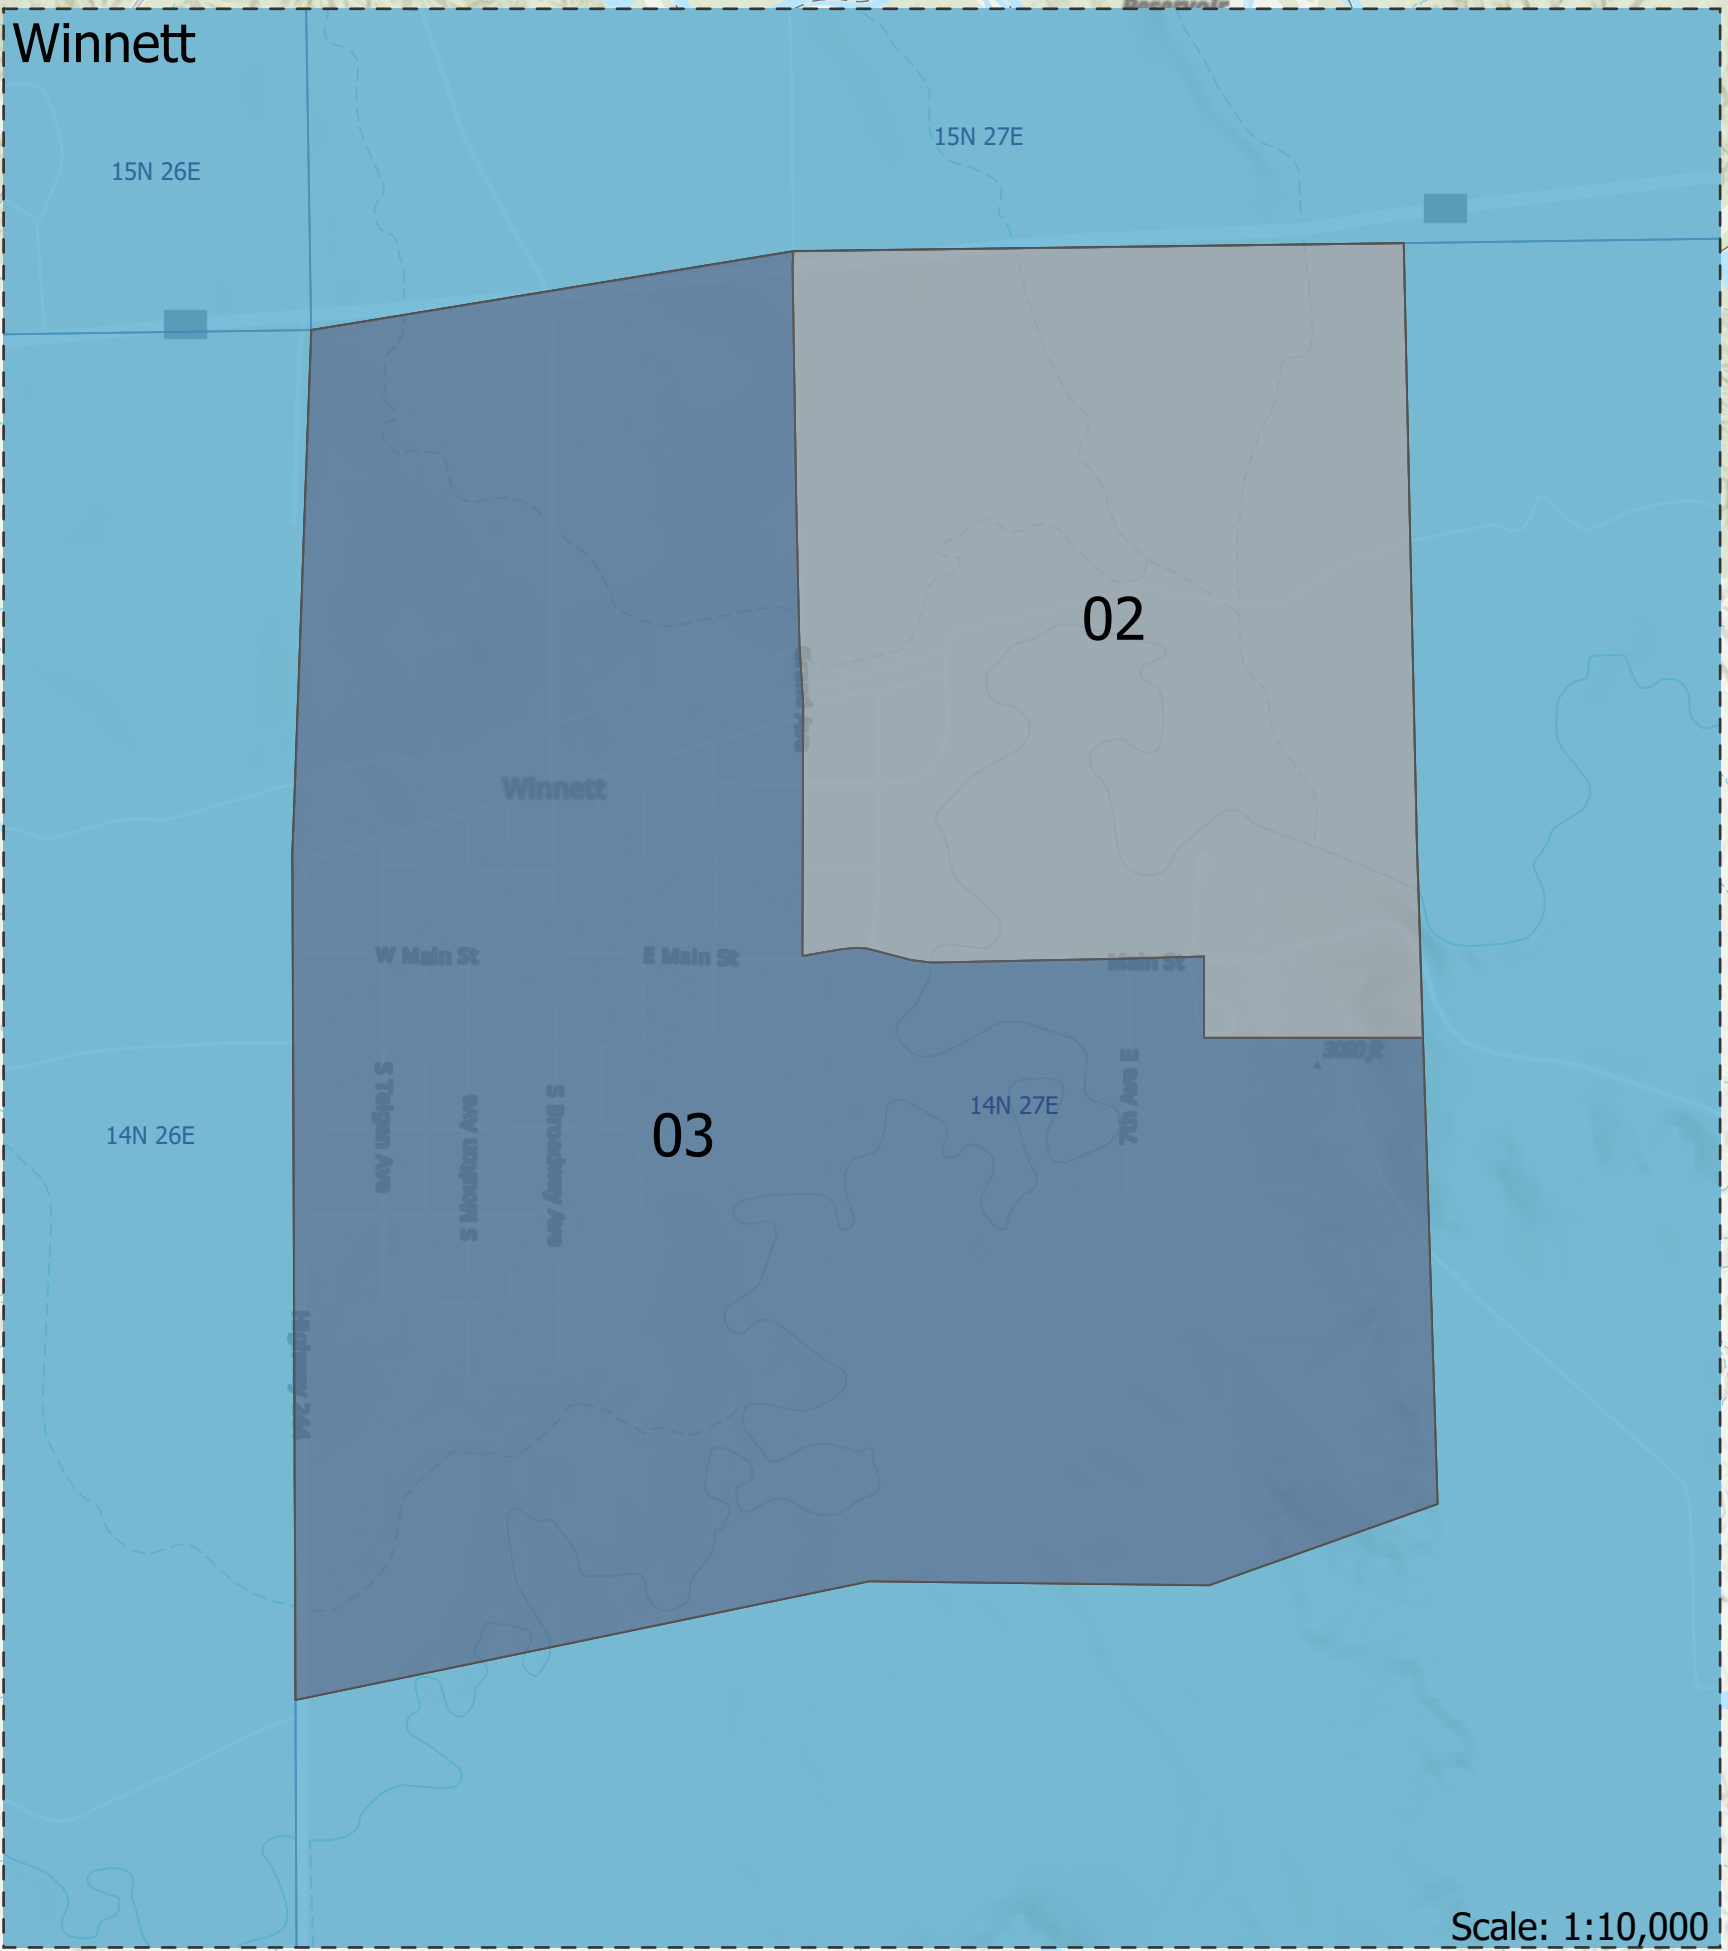

Petroleum County Precinct Splits

PRECINCT 1

HD 037
SD 19

- City
- State Boundary
- County Boundary
- House/Senate District
- Precinct Split