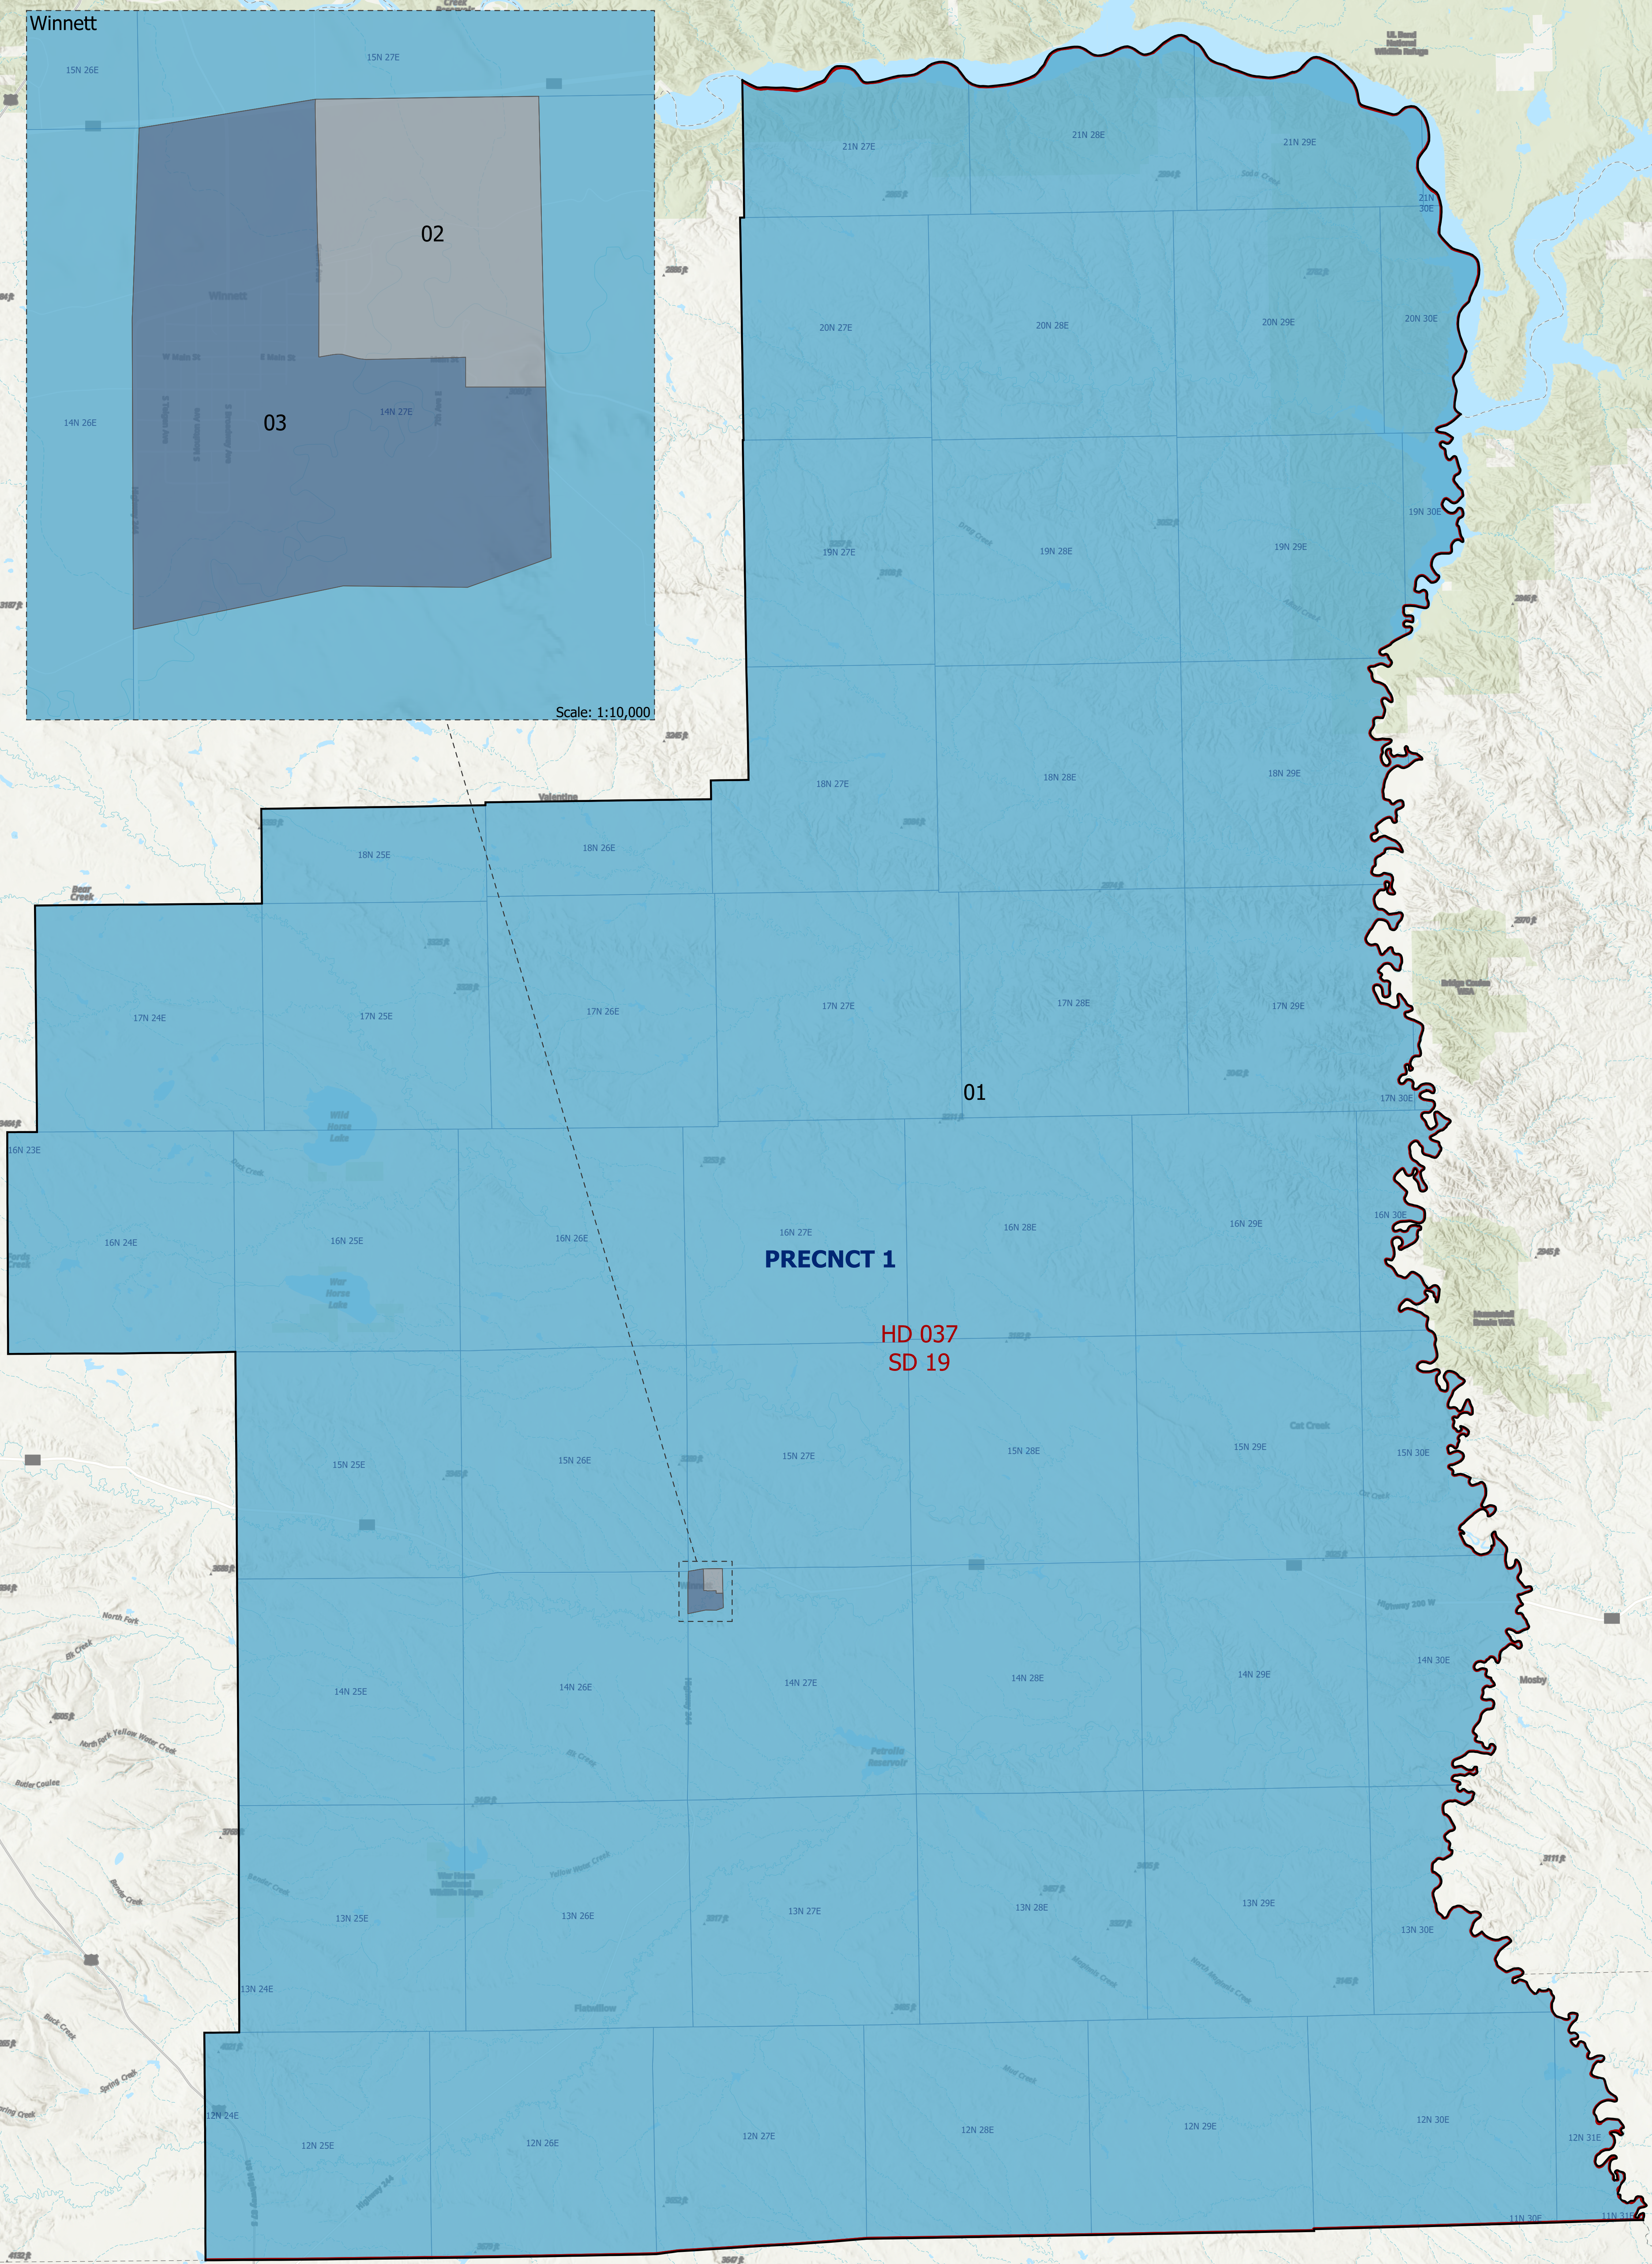

Petroleum County Precinct Splits

PRECINCT 1

HD 037
SD 19

- City
- State Boundary
- County Boundary
- House/Senate District
- Precinct Split