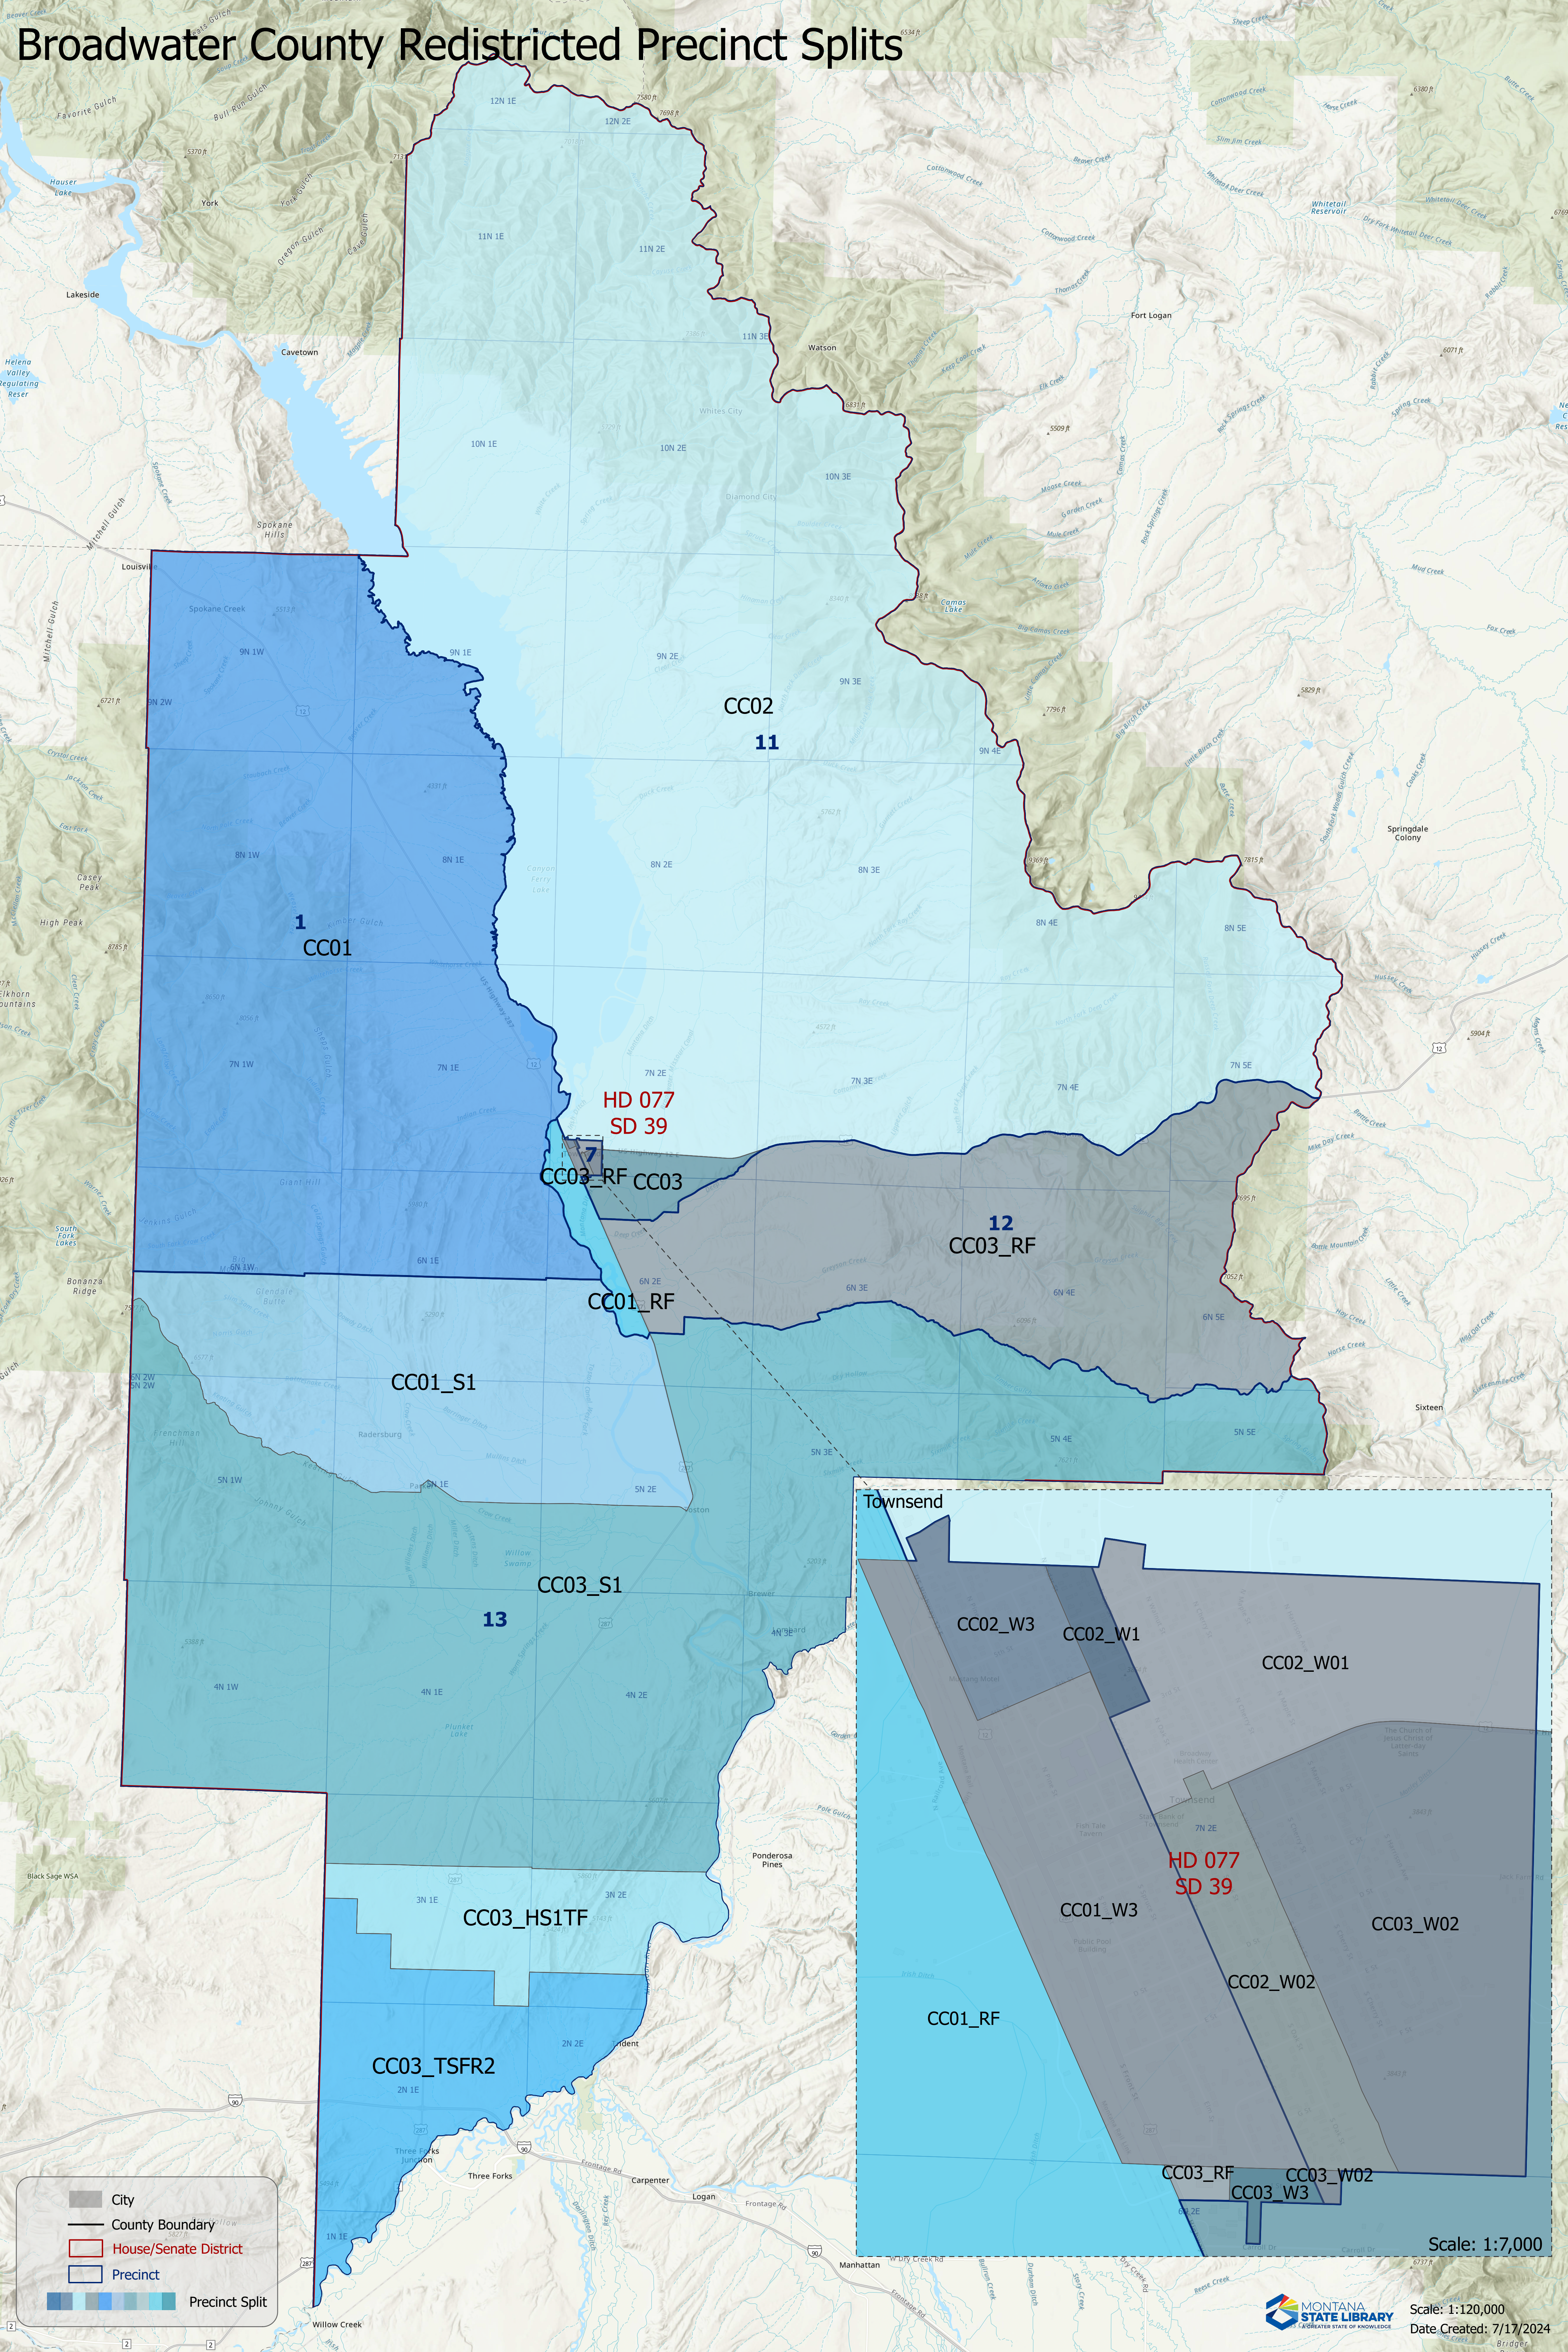

Broadwater County Redistricted Precinct Splits

- City
- County Boundary
- House/Senate District
- Precinct
- Precinct Split

Scale: 1:7,000