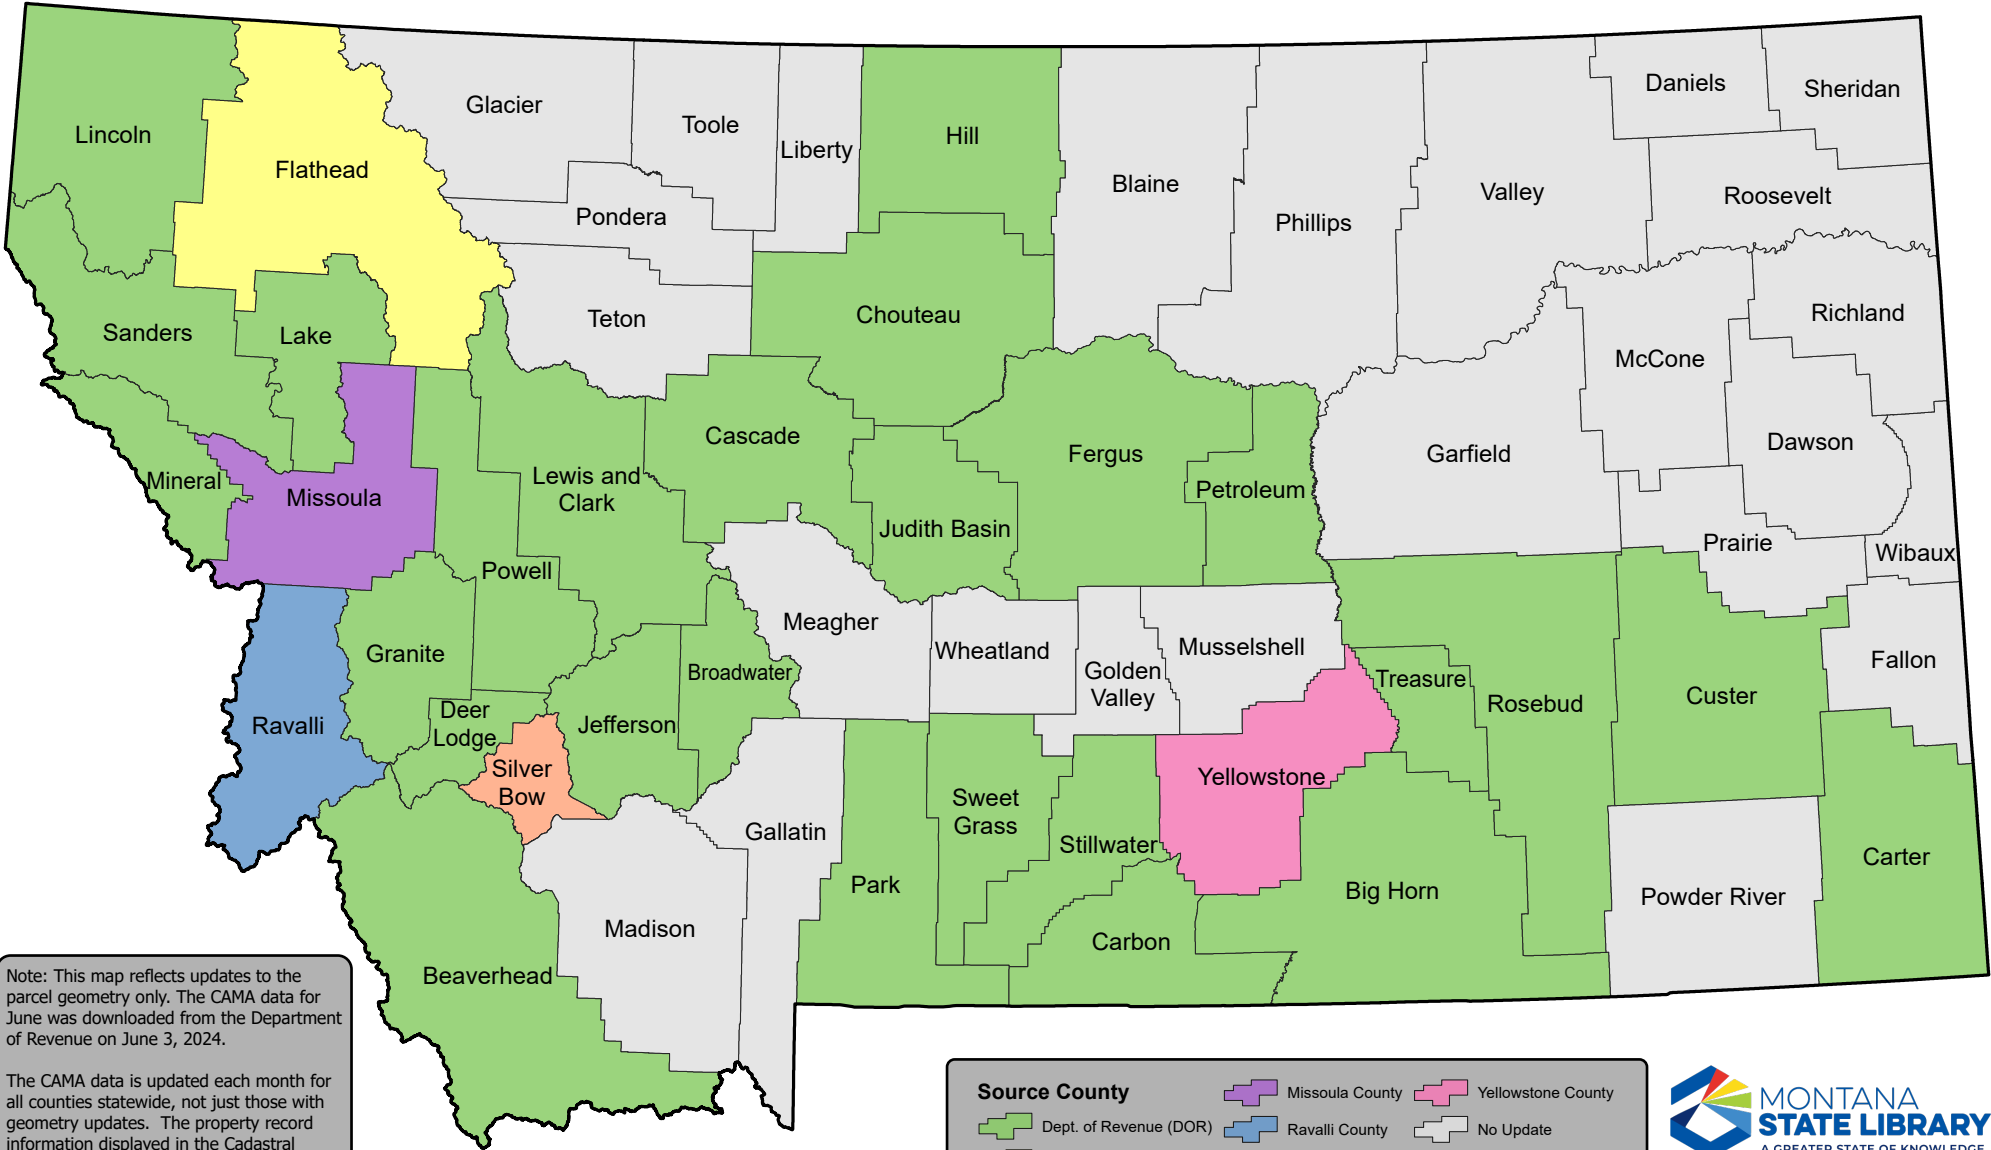

# MSDI Cadastral Framework Updates

June 2024

Note: This map reflects updates to the parcel geometry only. The CAMA data for June was downloaded from the Department of Revenue on June 3, 2024.

The CAMA data is updated each month for all counties statewide, not just those with geometry updates. The property record information displayed in the Cadastral application is updated nightly.

Source County		
Dept. of Revenue (DOR)	Missoula County	Yellowstone County
Flathead County	Ravalli County	No Update
	Butte-Silver Bow	