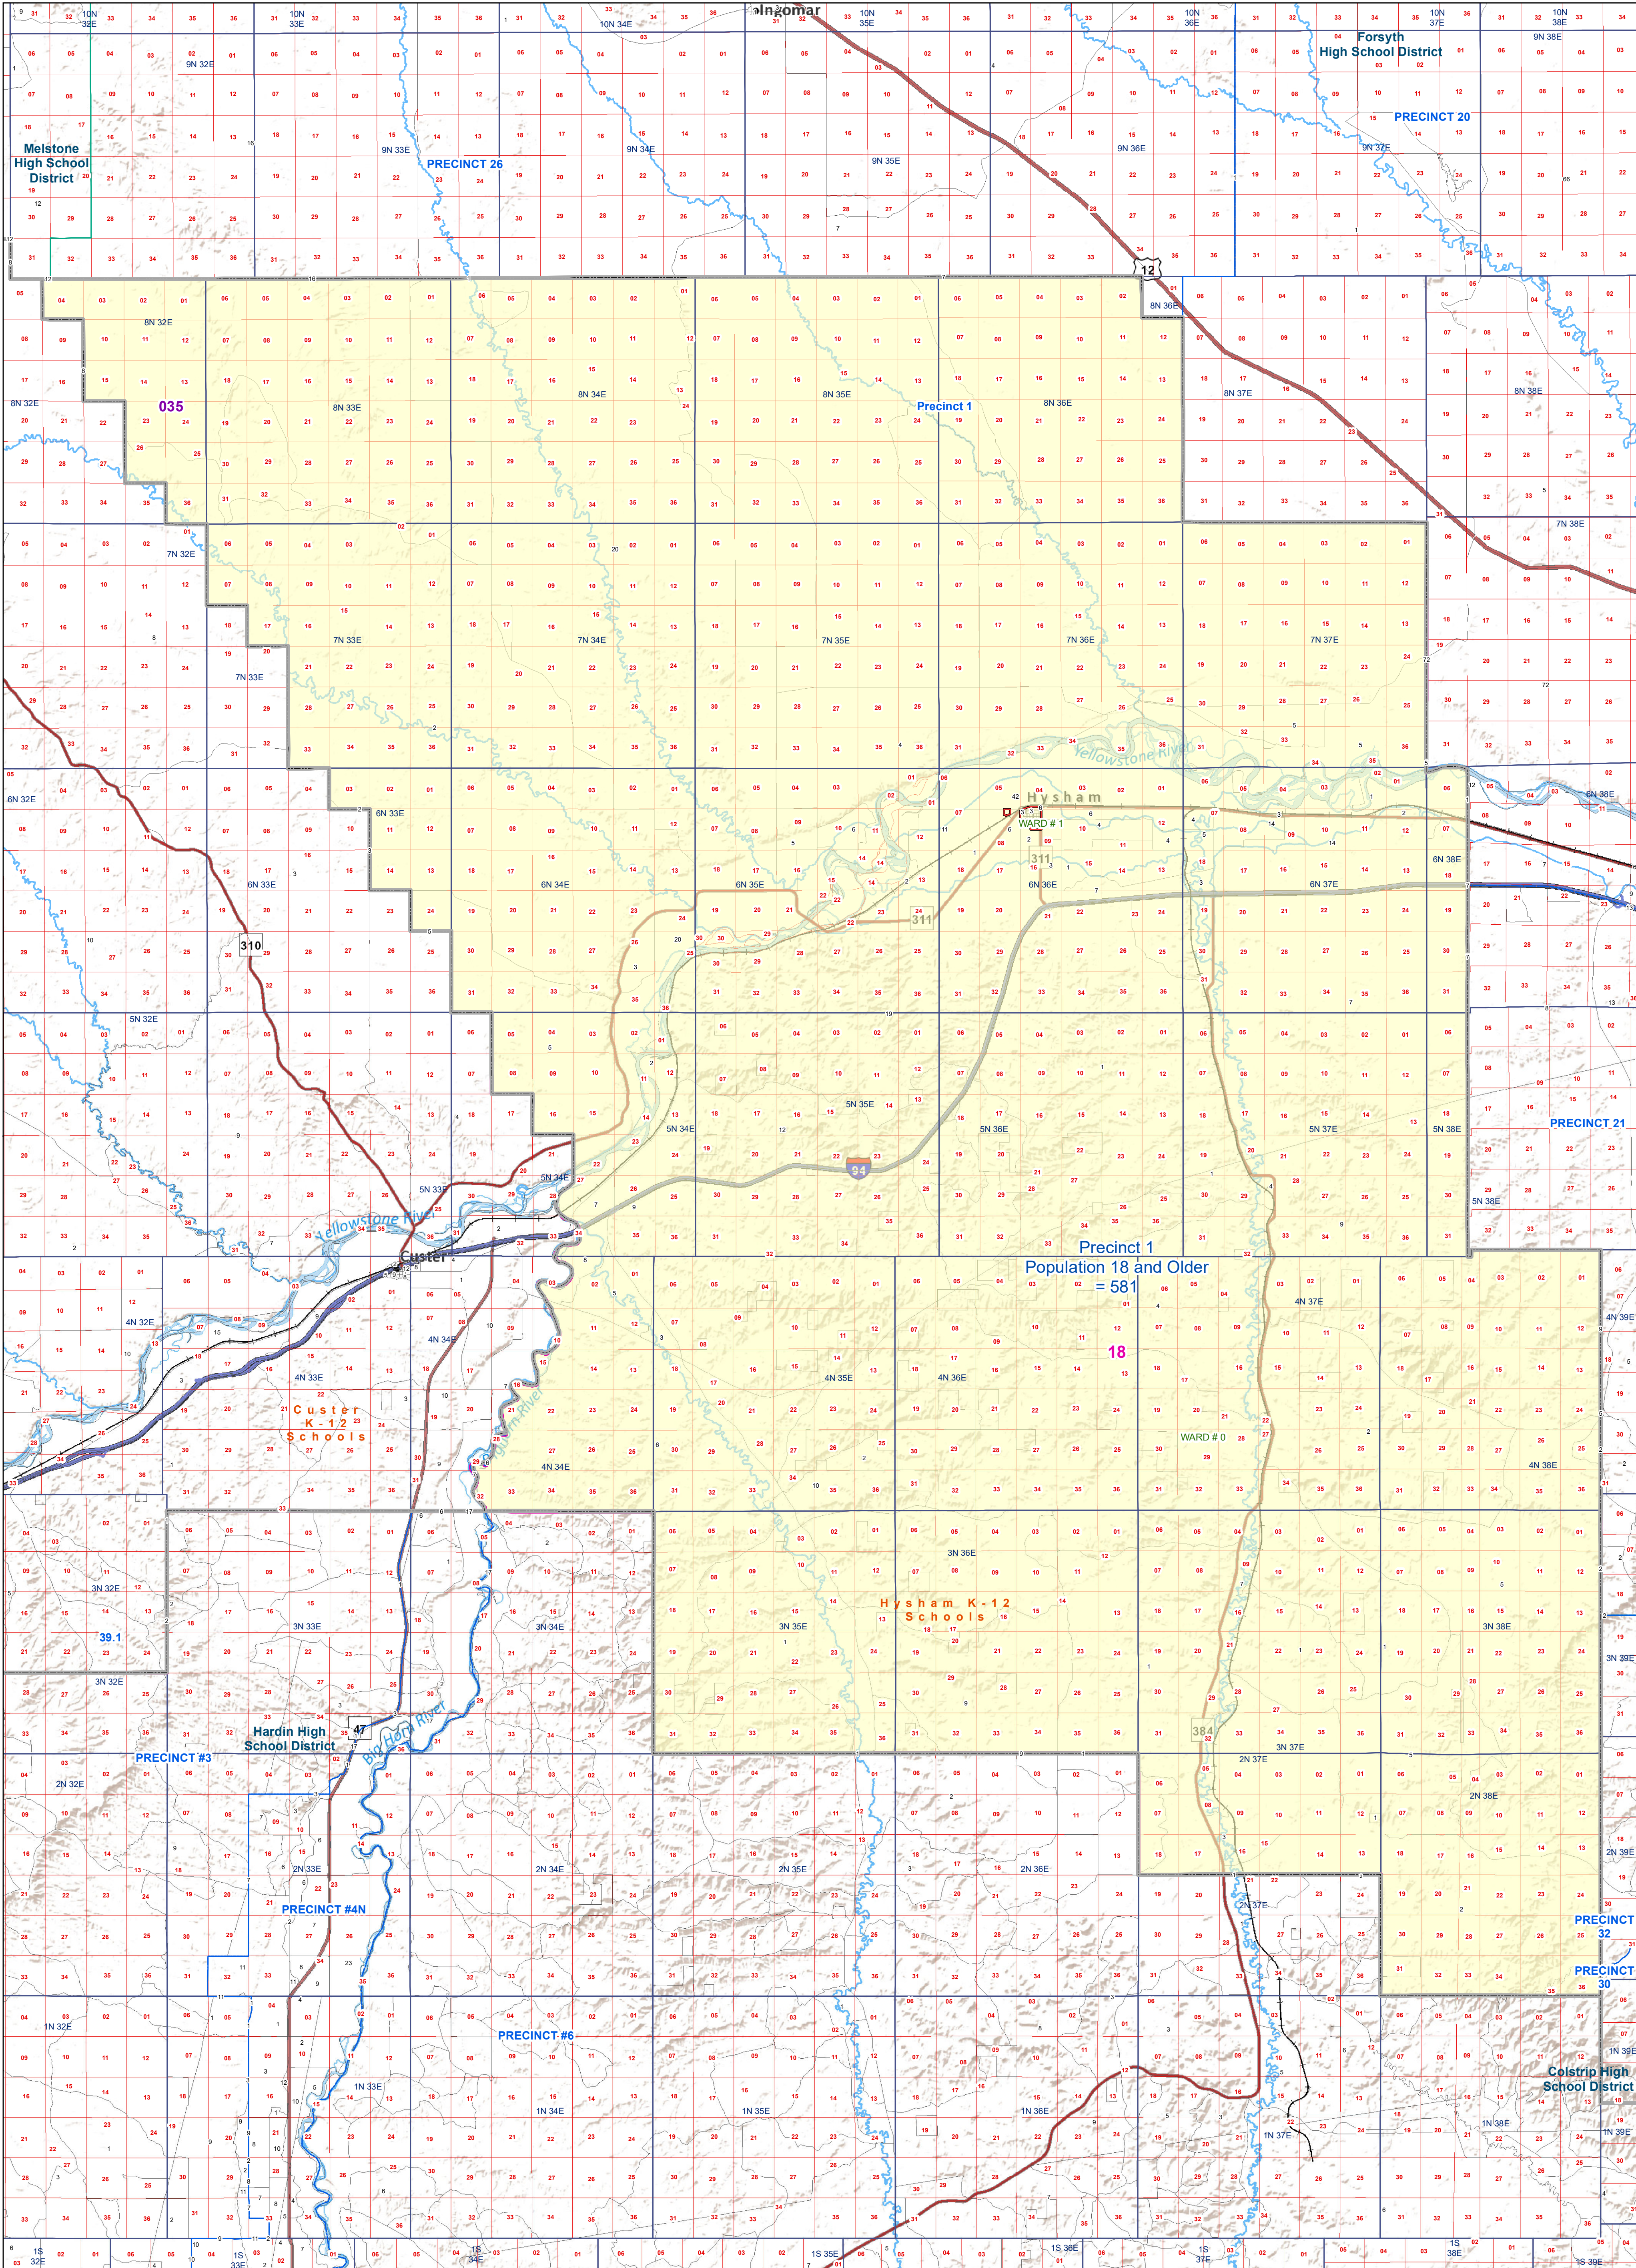

Treasure County: Precinct 1 Voting Precincts and Legislative Districts

- Voting Precincts
- Tribal Nations Reservations
- 2020 Census Blocks with Population 18 and Older Labeled
- Senate
- Secondary School Districts
- Township Boundary
- House
- Elementary School Districts
- Section Boundary
- Incorporated Cities and Towns
- Unified (K-12) School Districts
- Wards

Voting Precincts
 Montana State Library
 Created on 3/13/2023
 Meghan Burns | GeoEnabledElections@mt.gov
<https://geoenabled-elections-montana.hub.arcgis.com/>