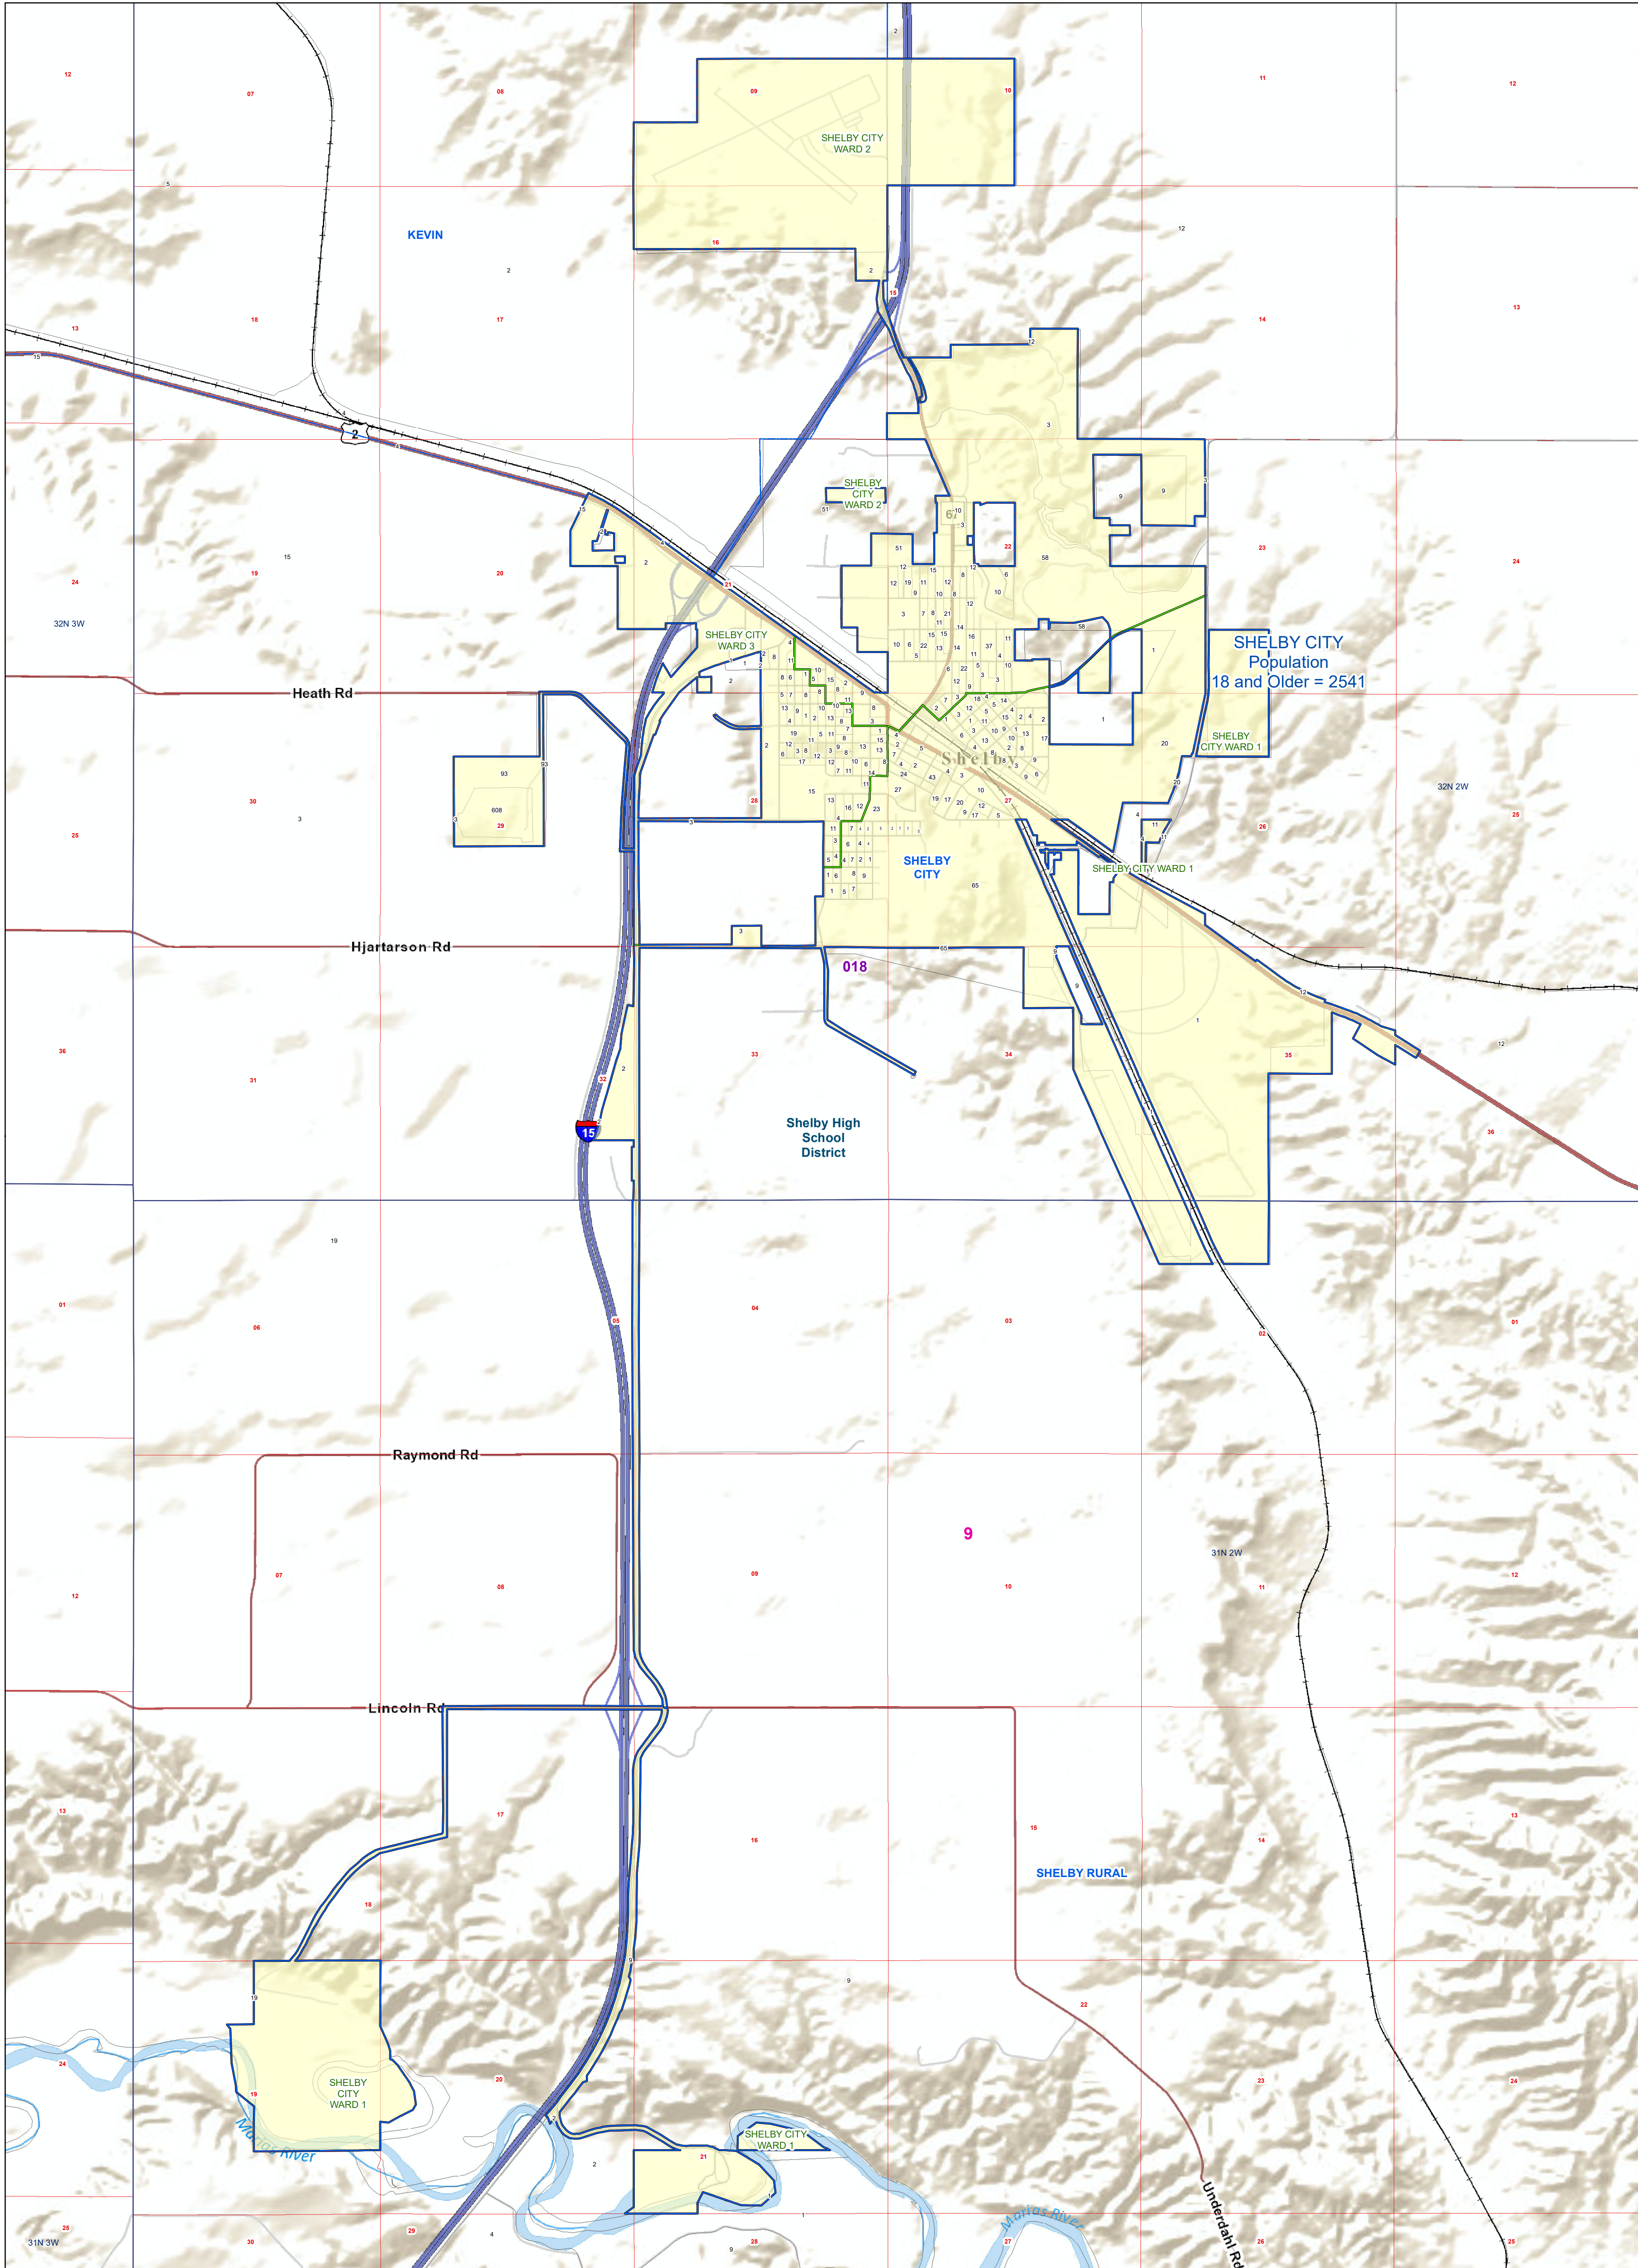

Toole County: SHELBY CITY

Voting Precincts and Legislative Districts

- Voting Precincts
- Tribal Nations Reservations
- 2020 Census Blocks with Population 18 and Older Labeled
- Senate
- Secondary School Districts
- Township Boundary
- House
- Elementary School Districts
- Unified (K-12) School Districts
- Incorporated Cities and Towns
- Section Boundary
- Wards

Voting Precincts
 Montana State Library
 Created on 3/13/2023
 Meghan Burns | GeoEnabledElections@mt.gov
<https://geoenabled-elections-montana.hub.arcgis.com/>