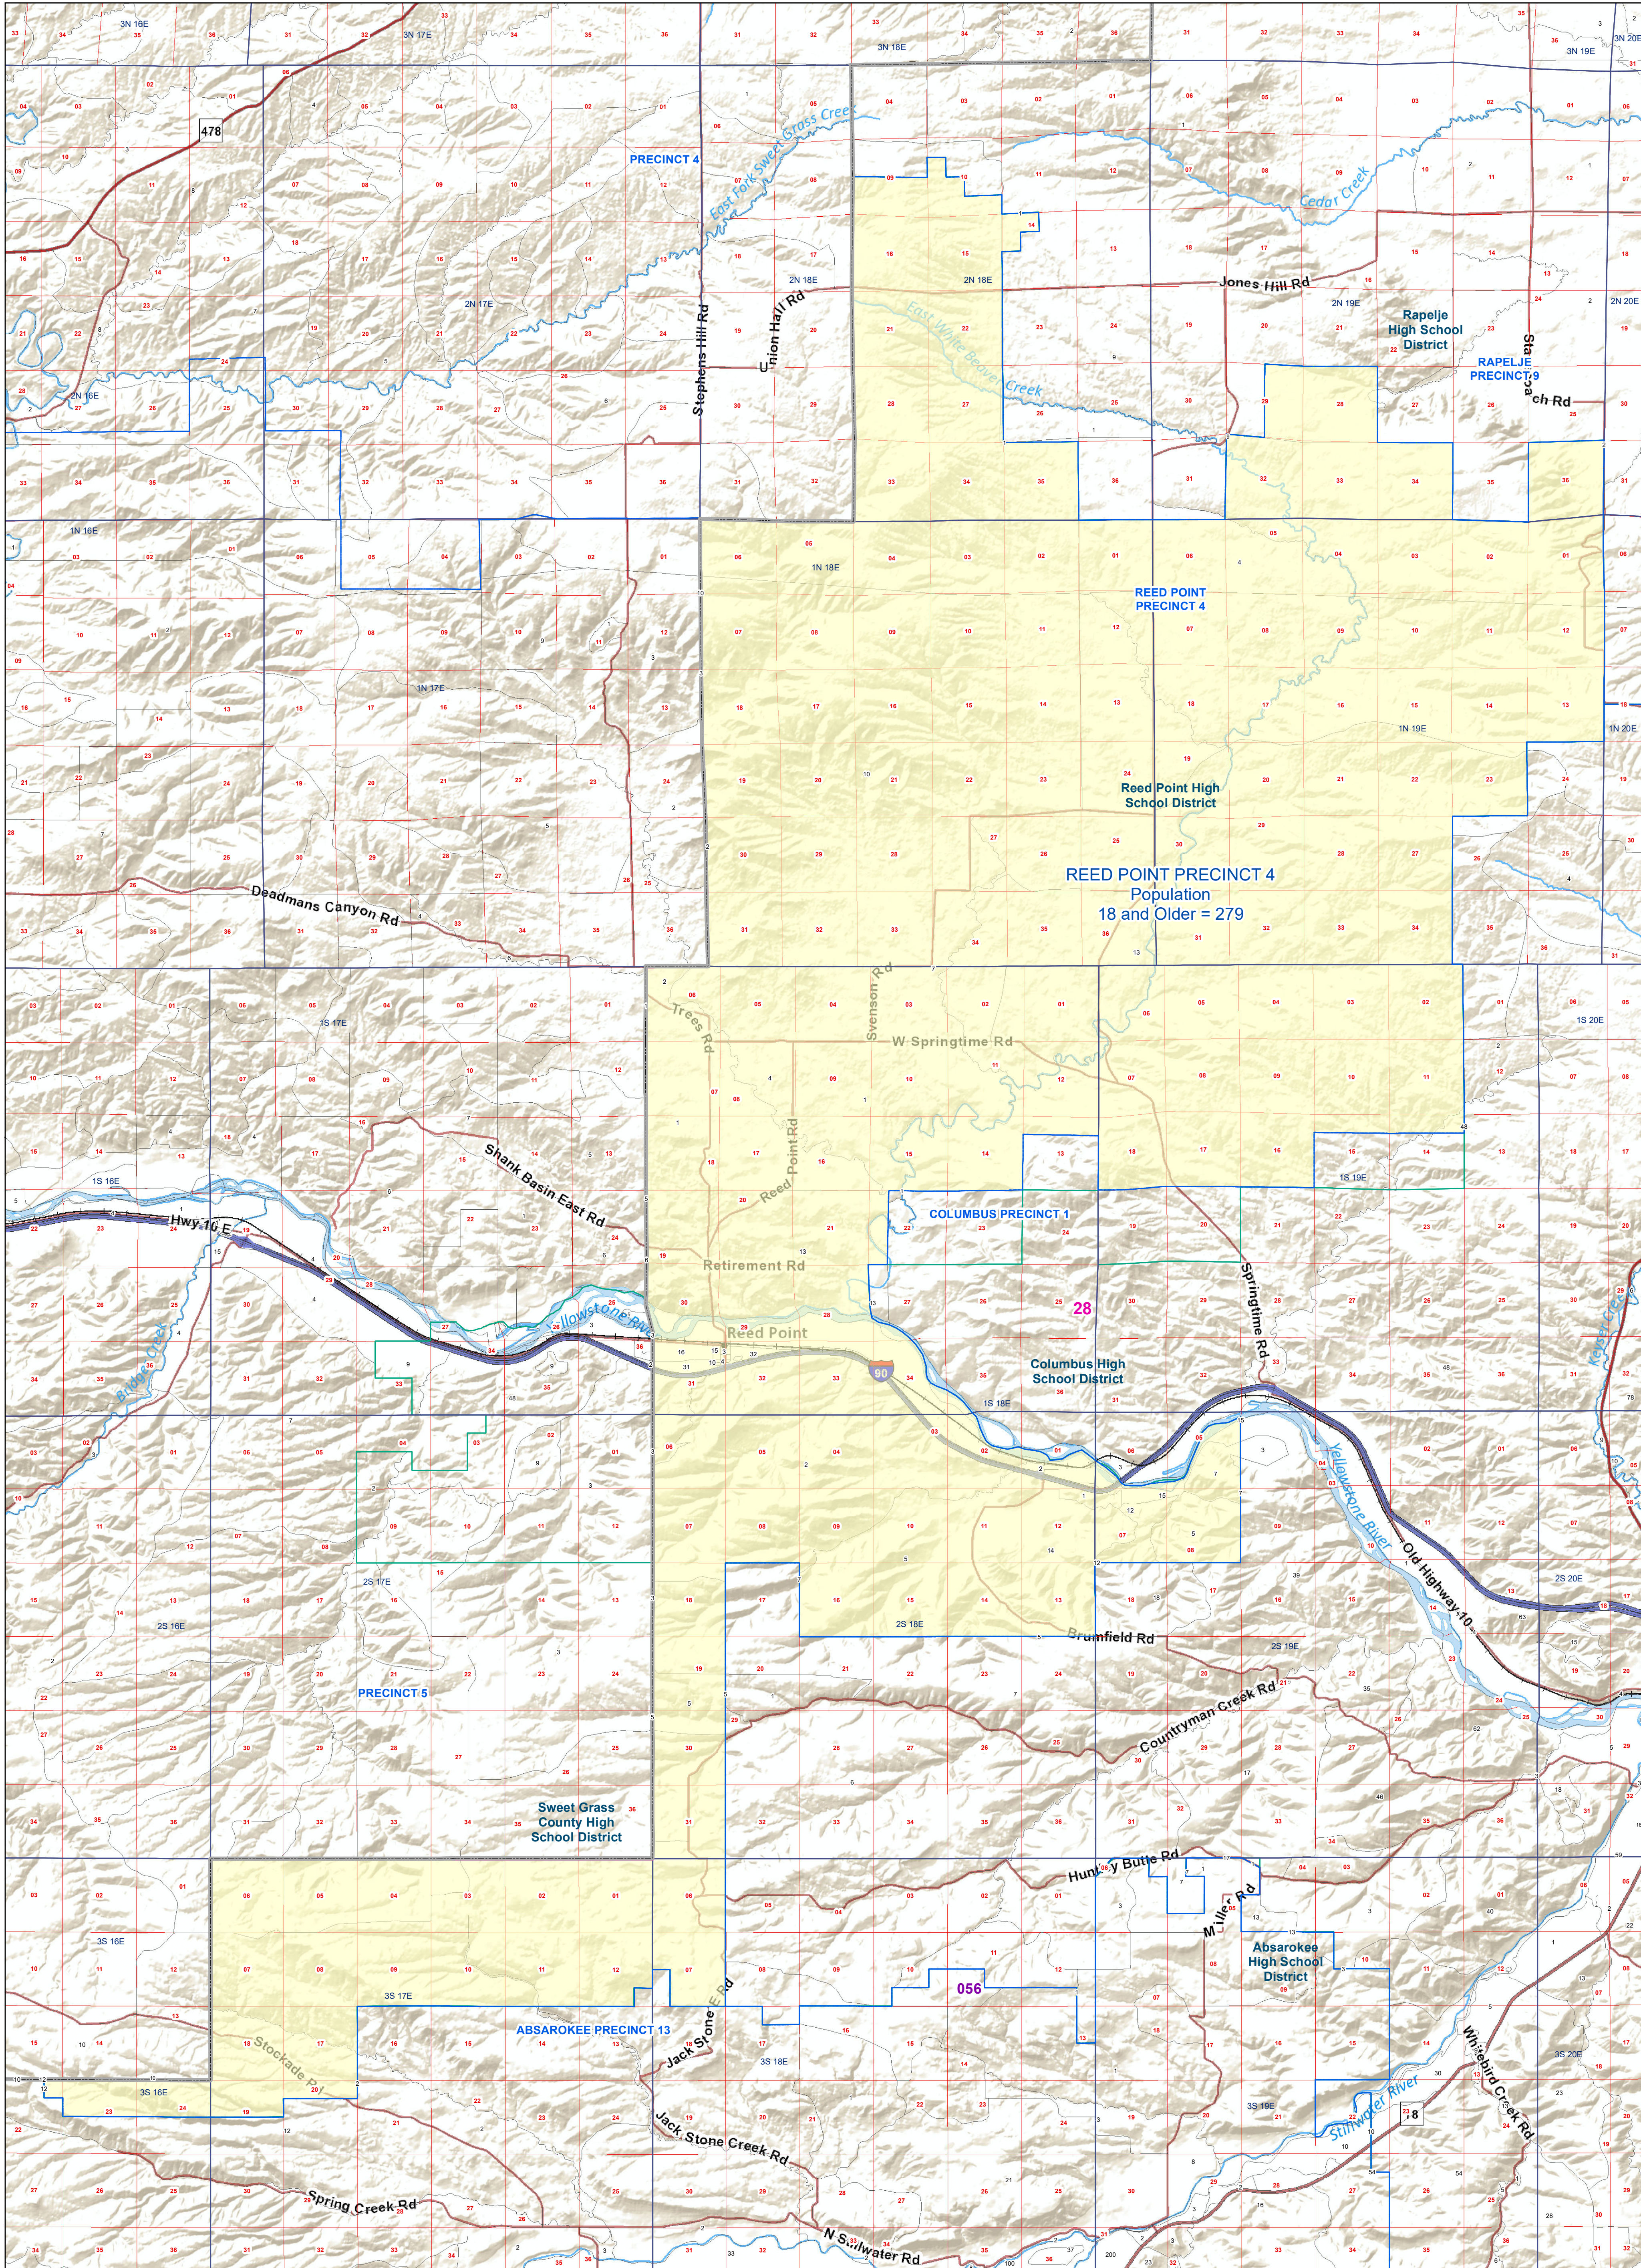

Stillwater County: REED POINT PRECINCT 4

Voting Precincts and Legislative Districts

- Voting Precincts
- Tribal Nations Reservations
- 2020 Census Blocks with Population 18 and Older Labeled
- Senate
- Secondary School Districts
- Township Boundary
- House
- Elementary School Districts
- Section Boundary
- Incorporated Cities and Towns
- Unified (K-12) School Districts
- Wards

Voting Precincts
 Montana State Library
 Created on 3/13/2023
 Meghan Burns | GeoEnabledElections@mt.gov
<https://geoenabled-elections-montana.hub.arcgis.com/>