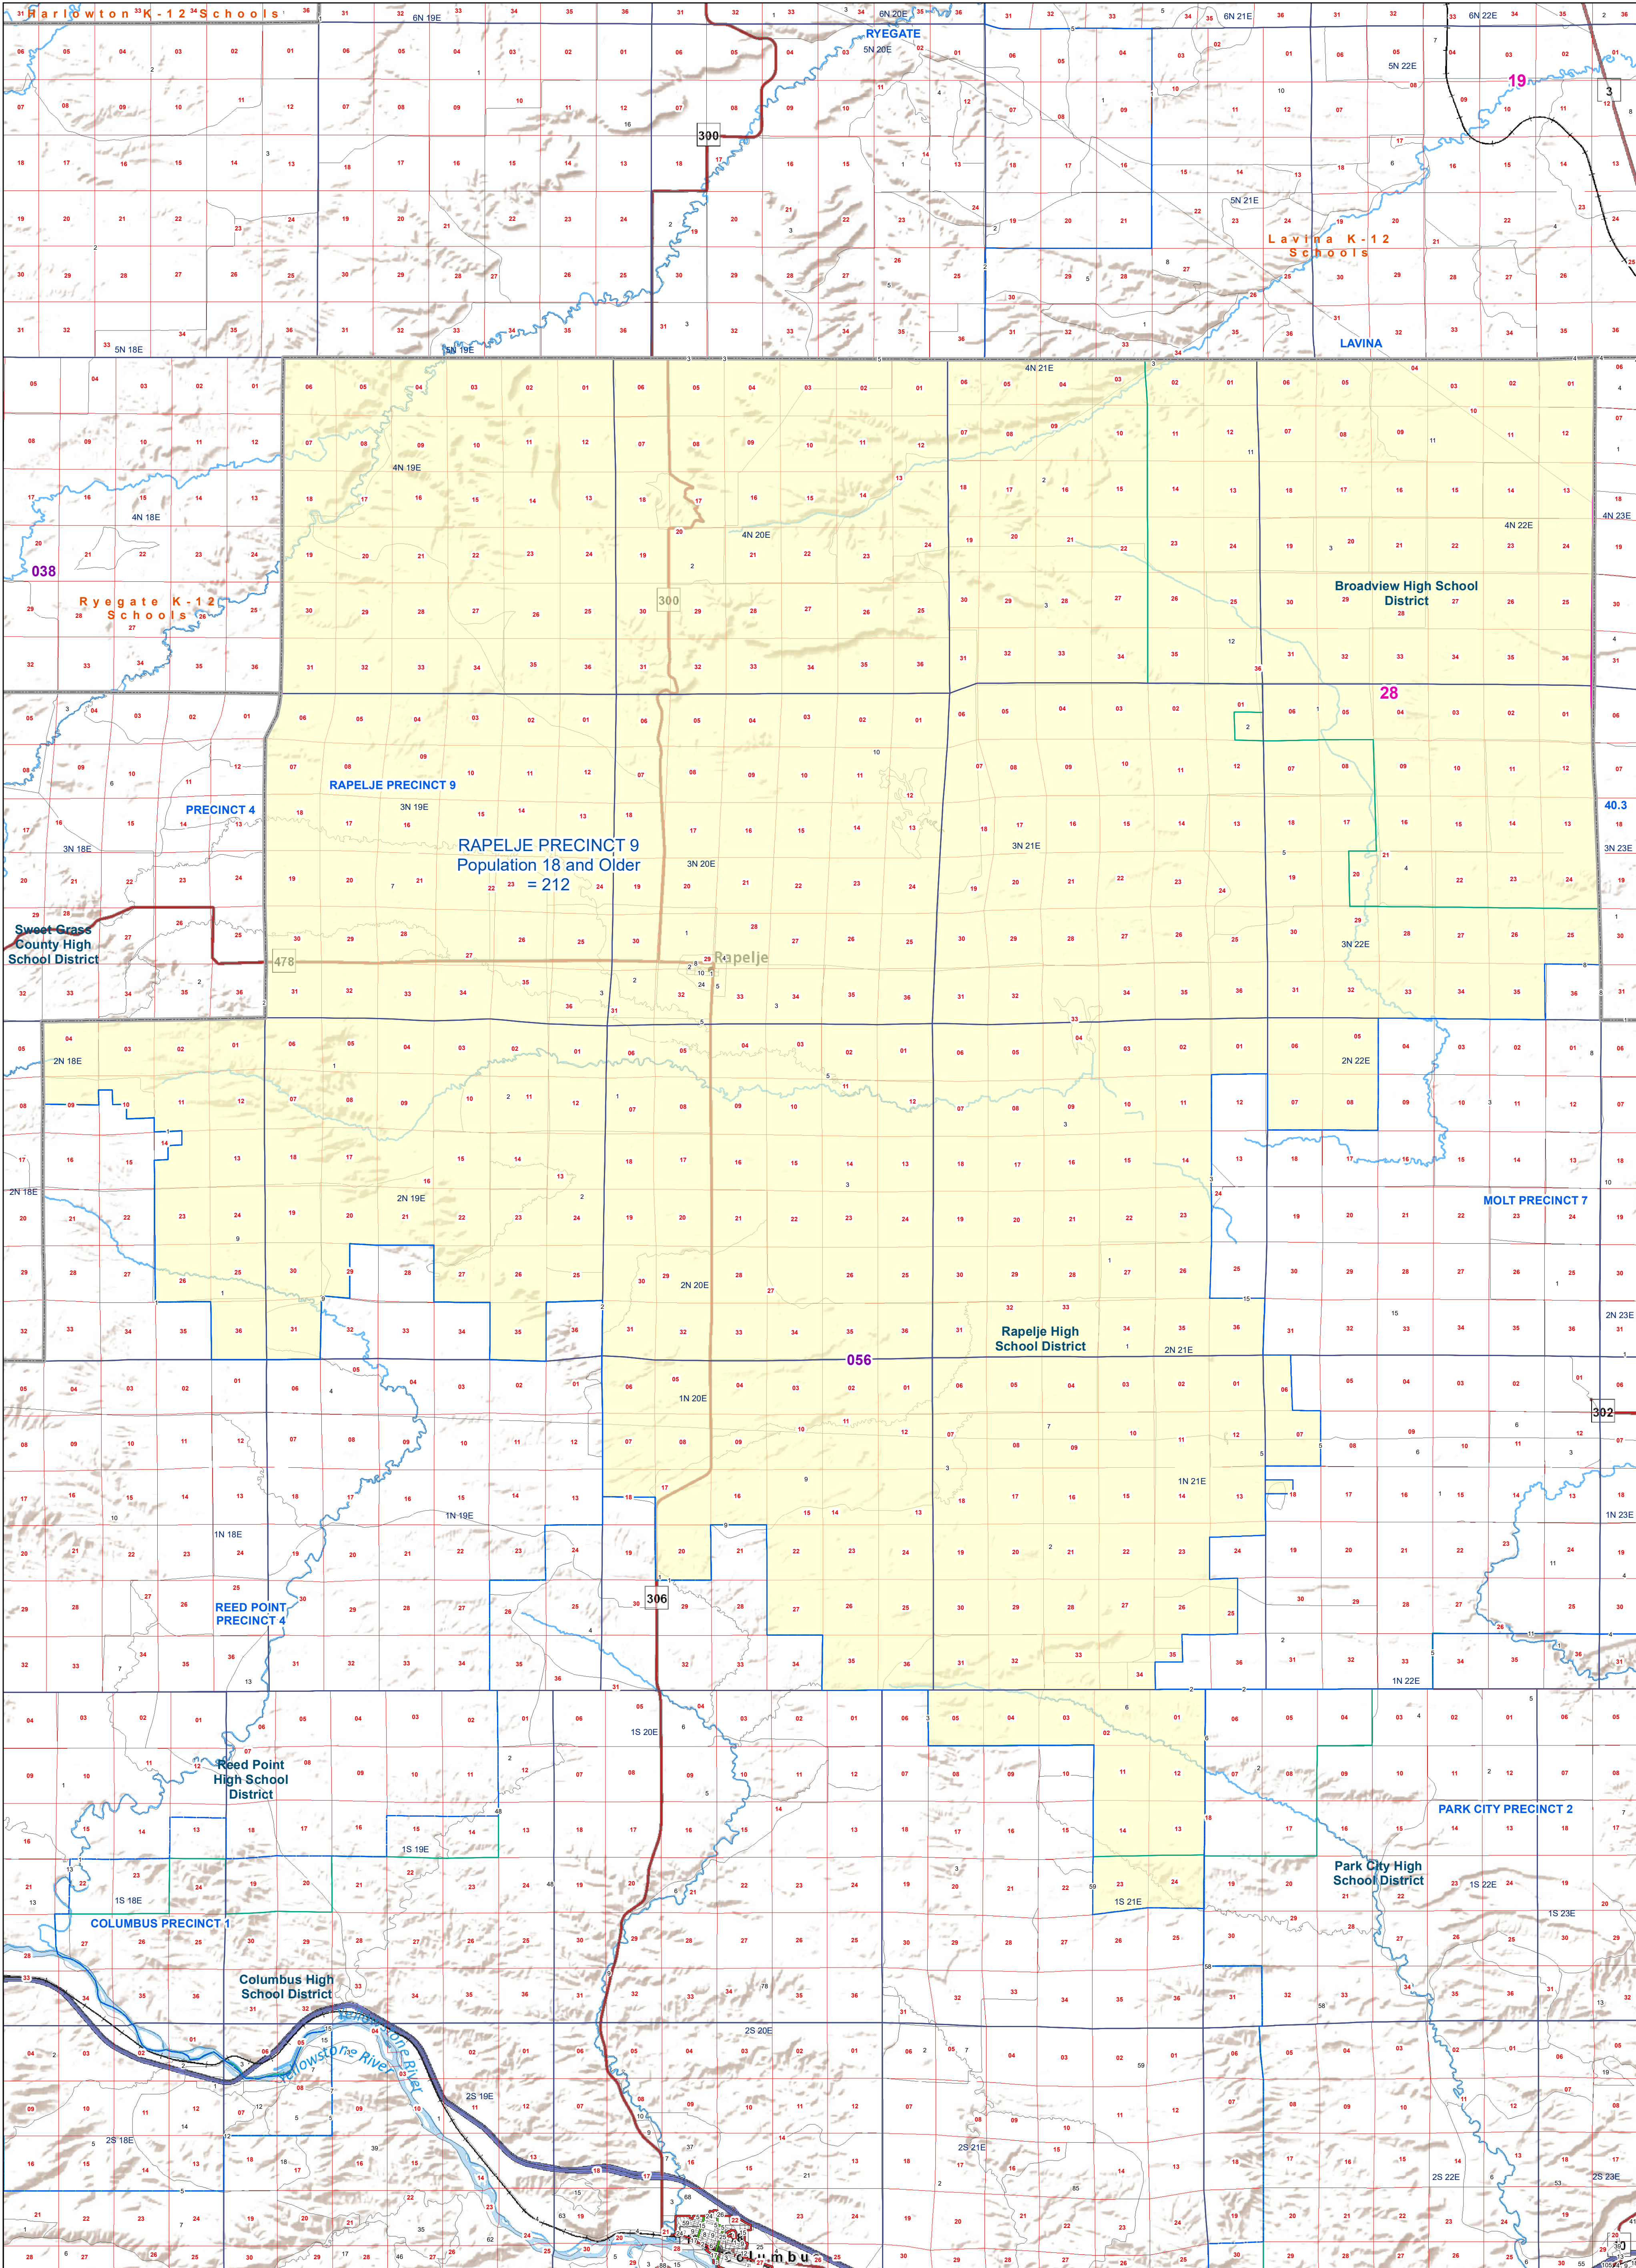

Stillwater County: RAPELJE PRECINCT 9 Voting Precincts and Legislative Districts

- Voting Precincts
- Tribal Nations Reservations
- 2020 Census Blocks with Population 18 and Older Labeled
- Senate
- Secondary School Districts
- Township Boundary
- House
- Elementary School Districts
- Section Boundary
- Incorporated Cities and Towns
- Unified (K-12) School Districts
- Wards