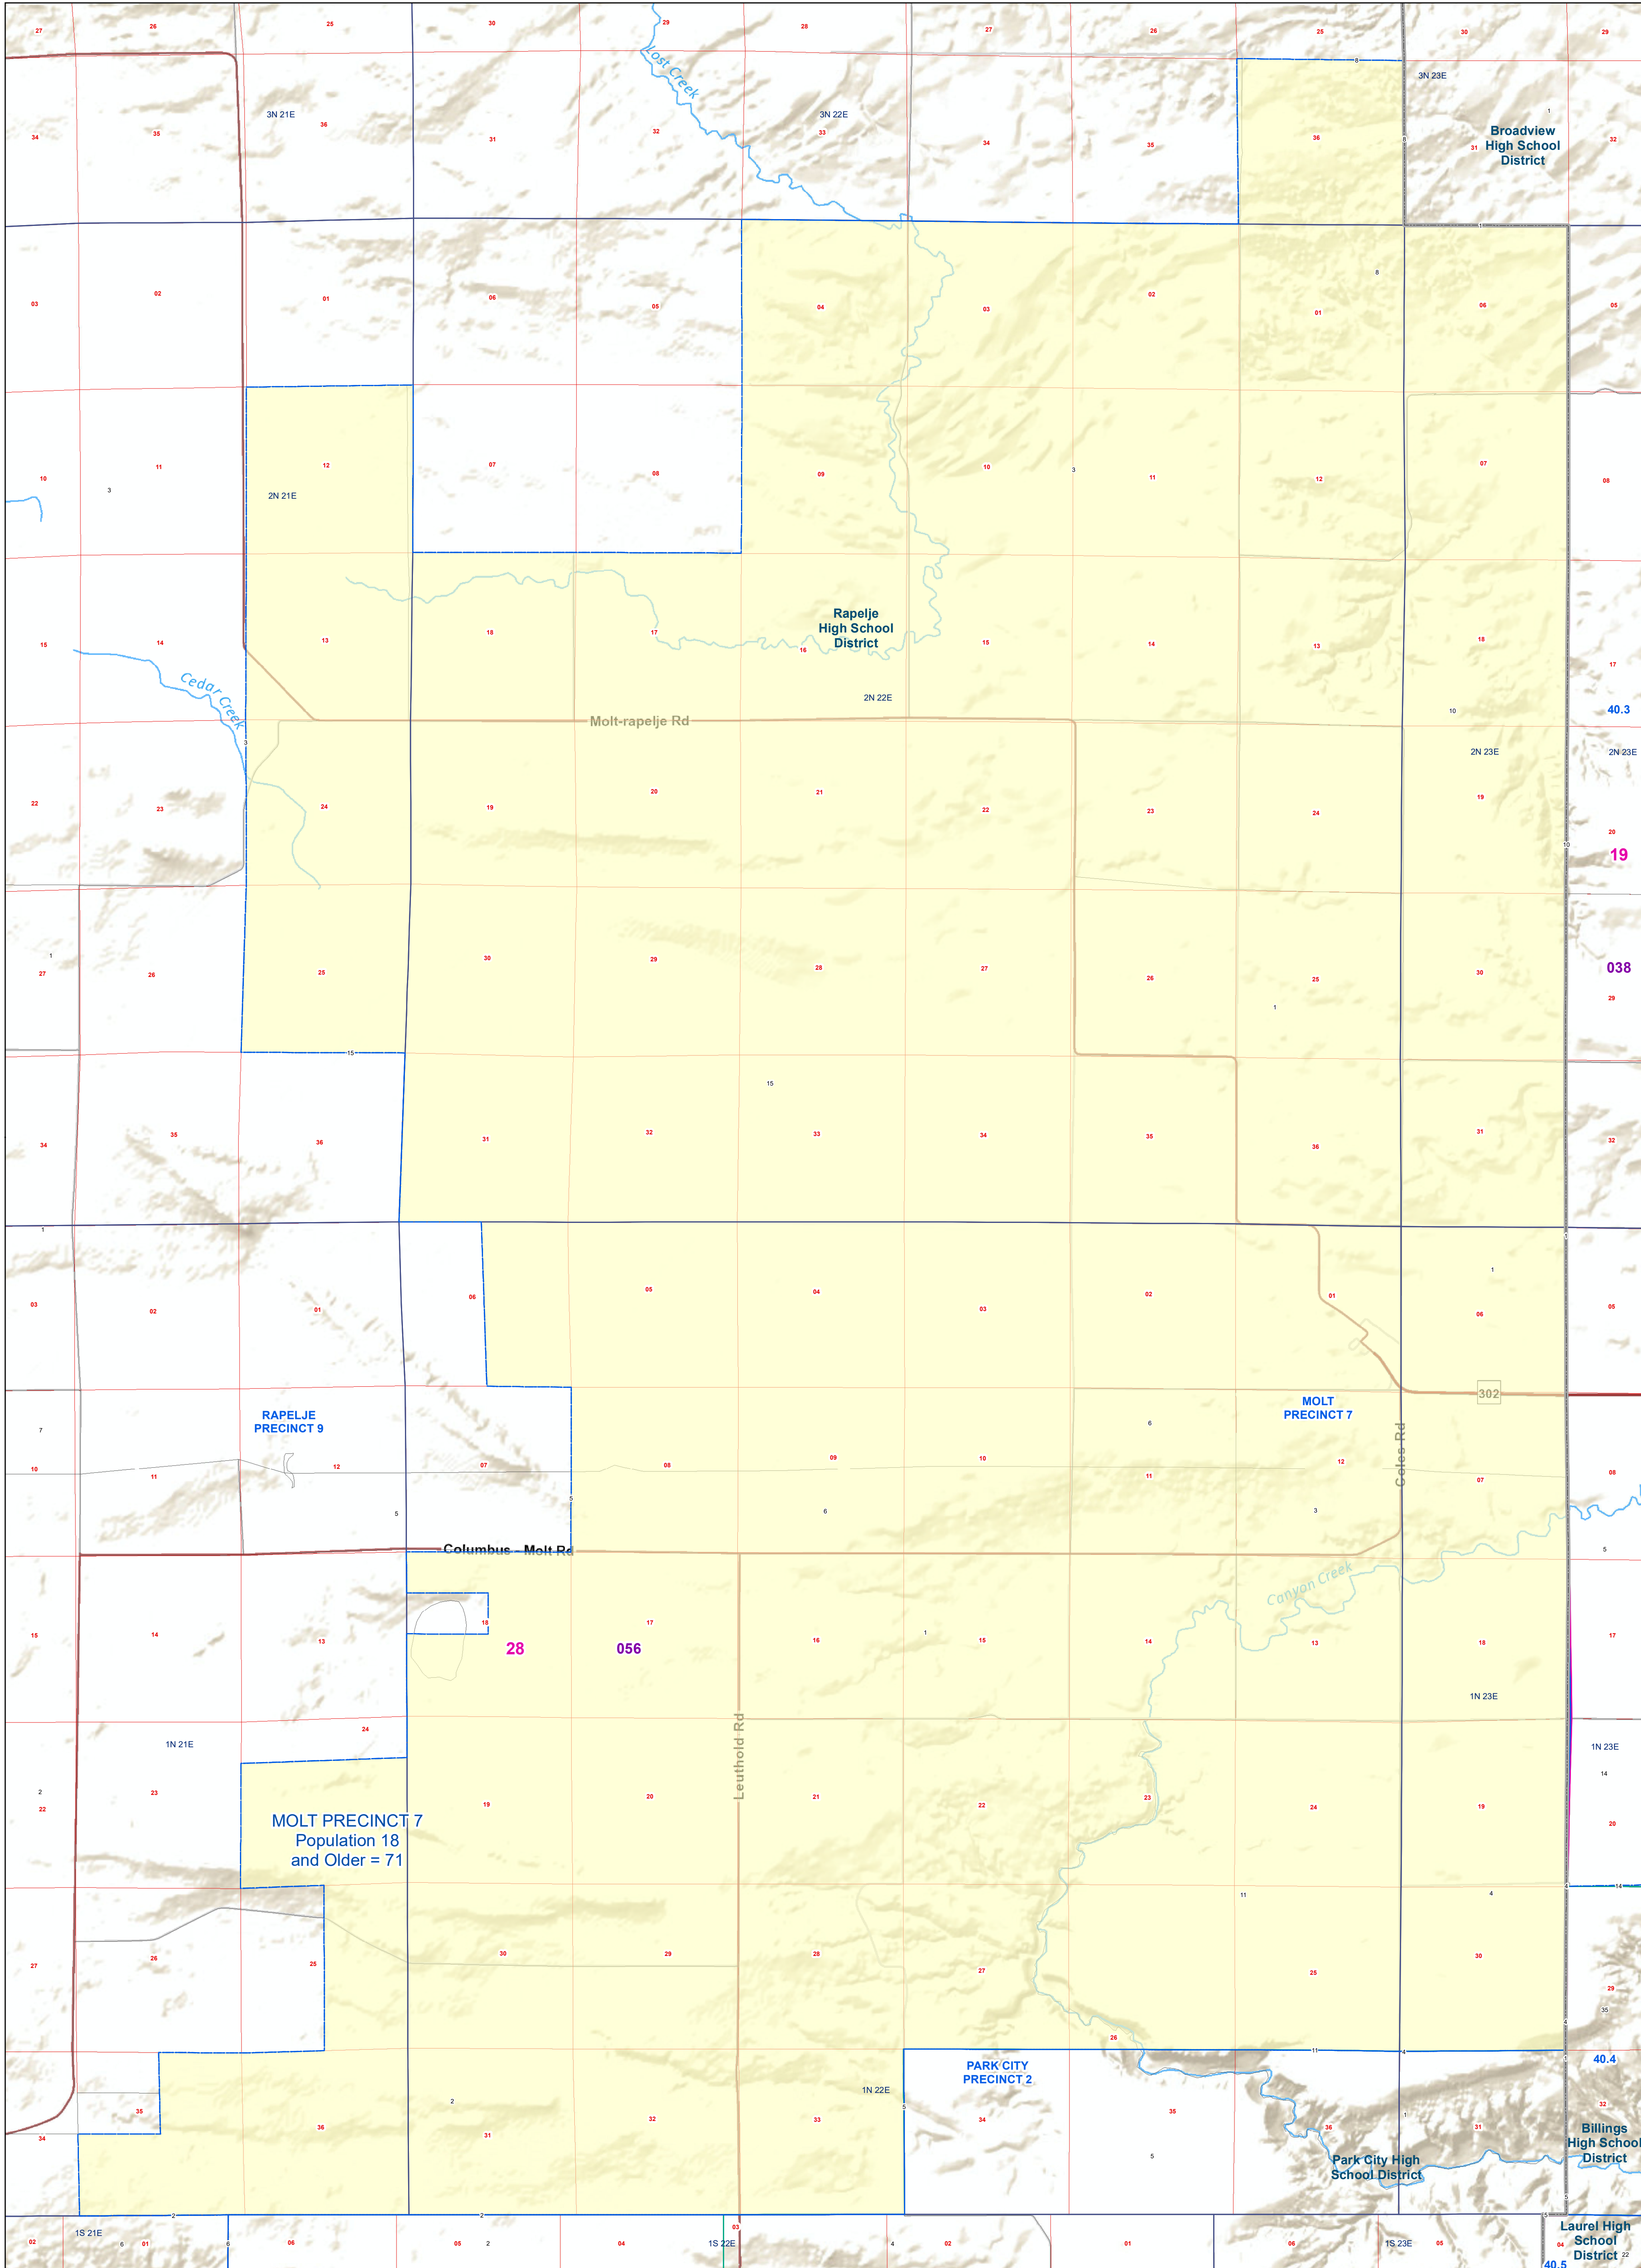

Stillwater County: MOLT PRECINCT 7

Voting Precincts and Legislative Districts

- Voting Precincts
- Tribal Nations Reservations
- 2020 Census Blocks with Population 18 and Older Labeled
- Senate
- Secondary School Districts
- Township Boundary
- House
- Elementary School Districts
- Unified (K-12) School Districts
- Incorporated Cities and Towns
- Section Boundary
- Wards

Voting Precincts
 Montana State Library
 Created on 3/13/2023
 Meghan Burns | GeoEnabledElections@mt.gov
<https://geoenabled-elections-montana.hub.arcgis.com/>