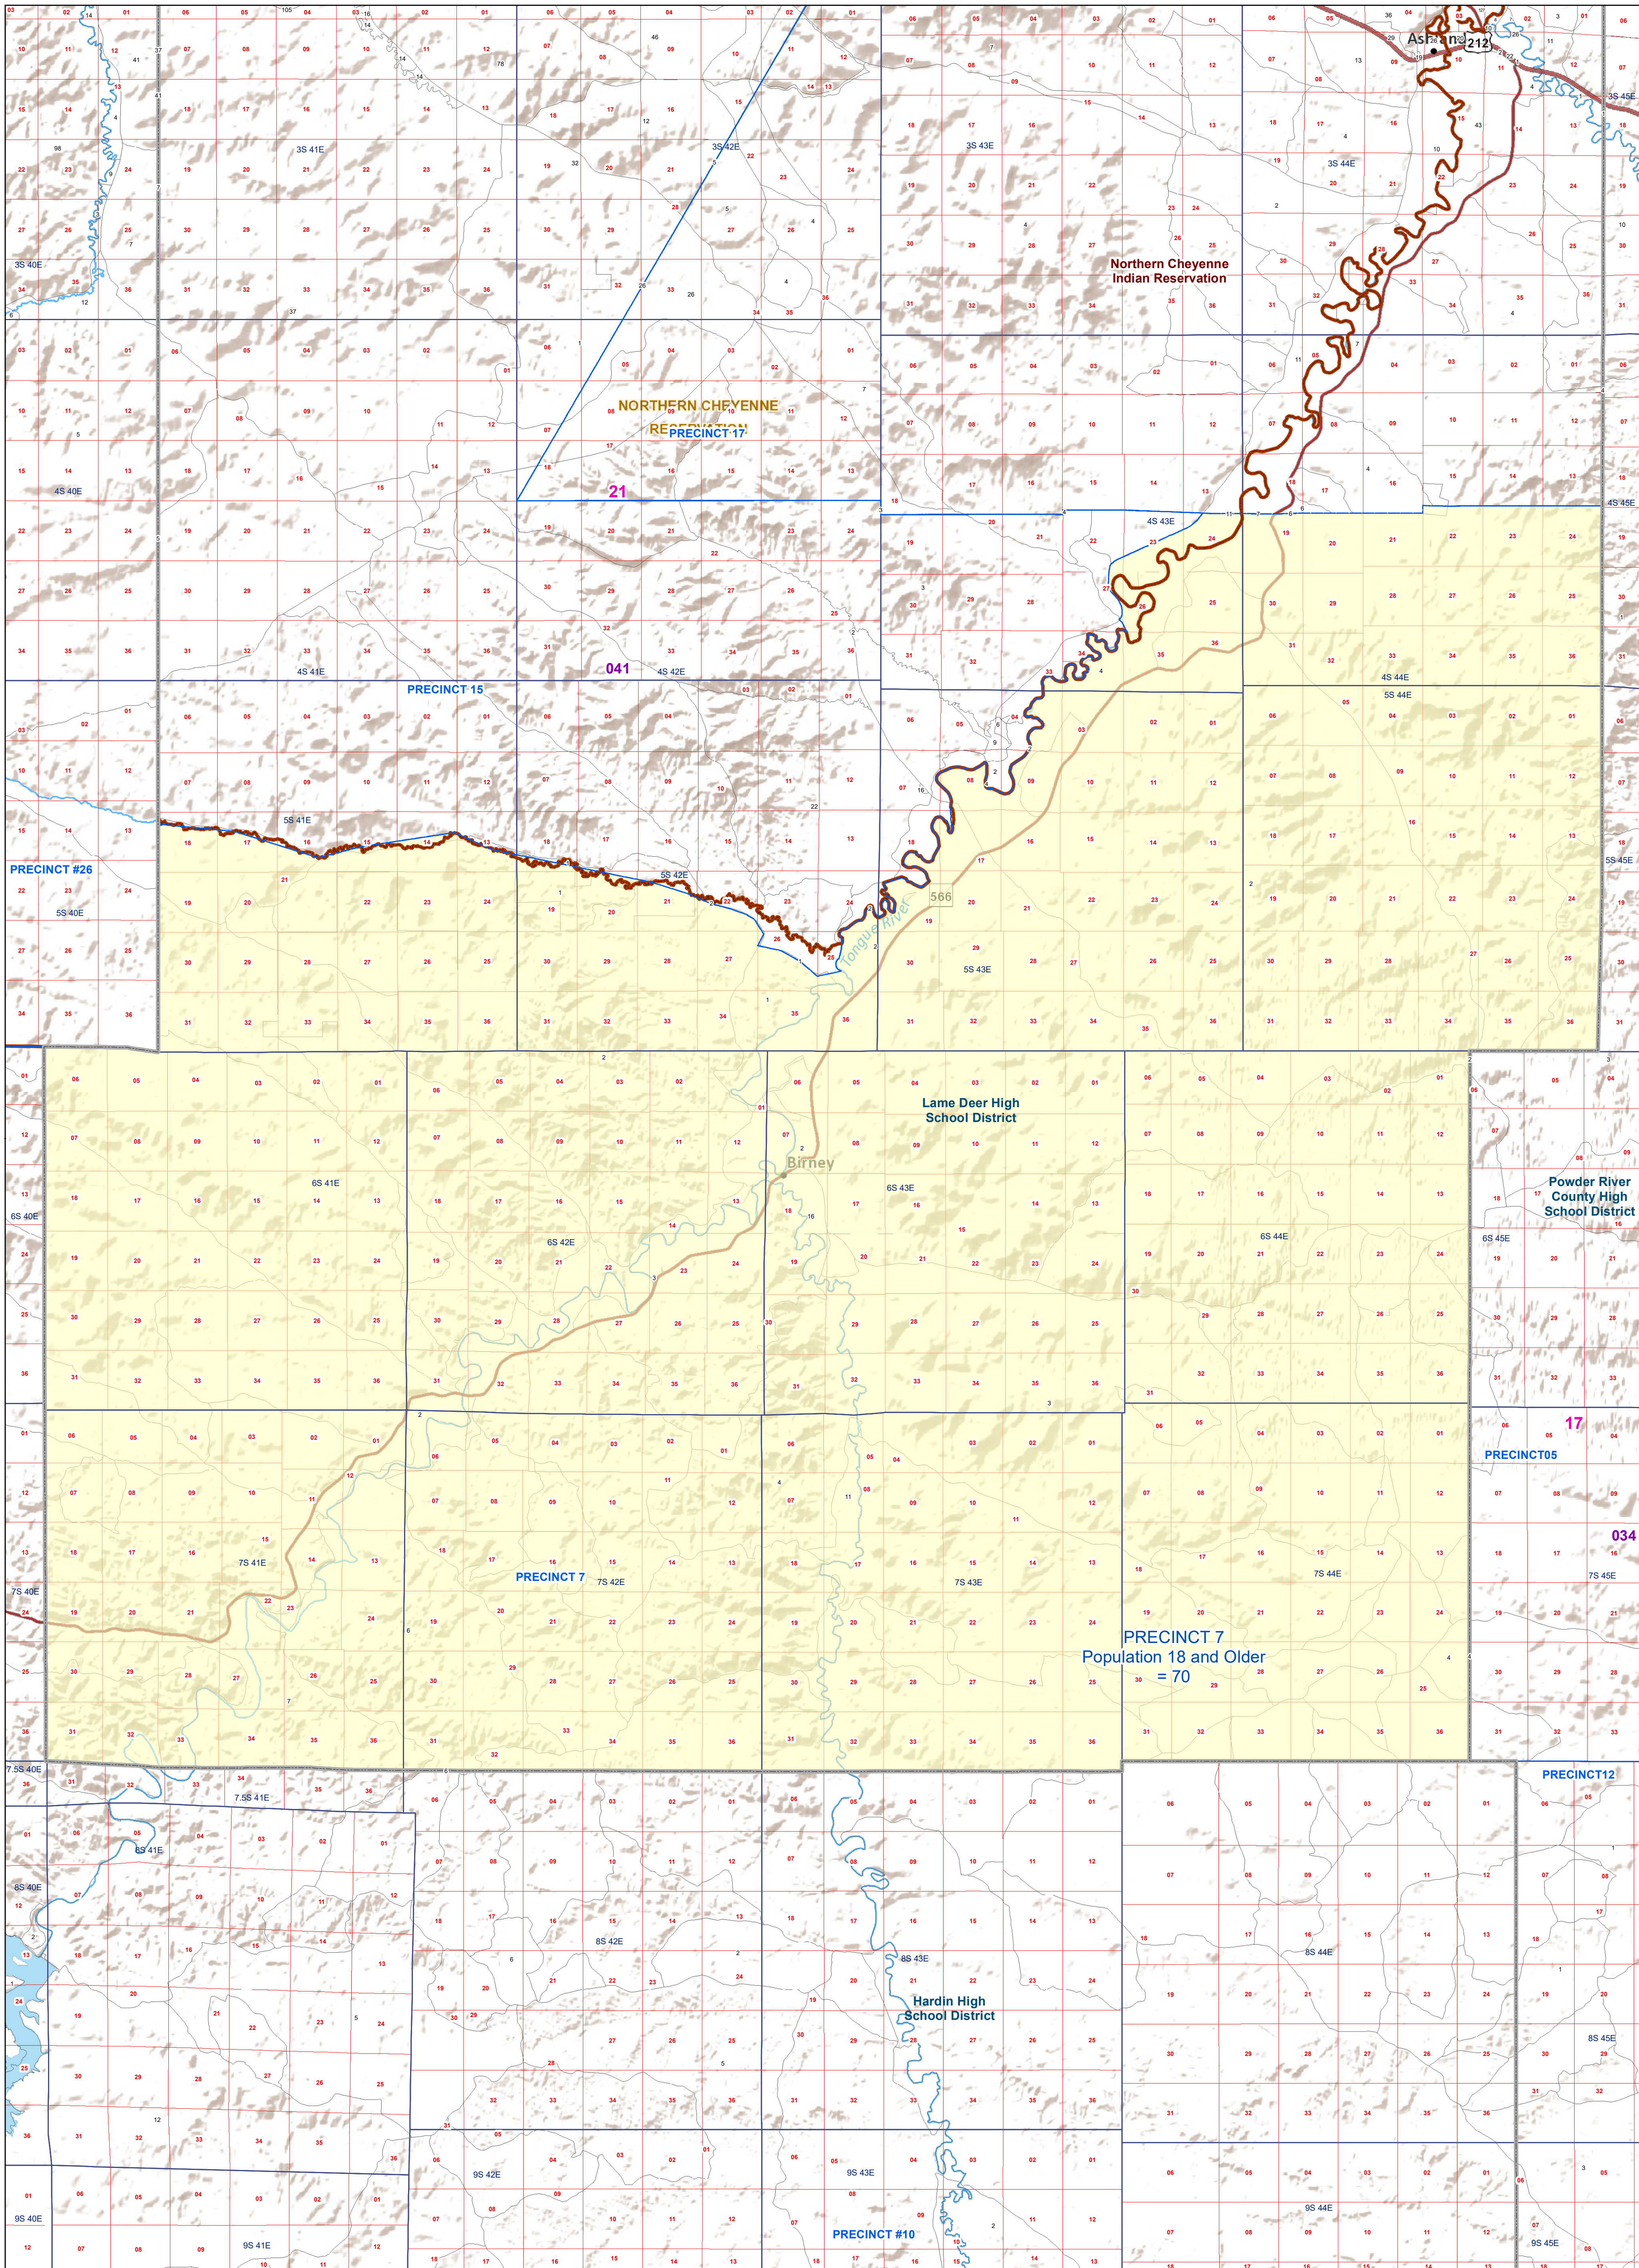

Rosebud County: PRECINCT 7

Voting Precincts and Legislative Districts

- Voting Precincts
- Tribal Nations Reservations
- 2020 Census Blocks with Population 18 and Older Labeled
- Senate
- Secondary School Districts
- Township Boundary
- House
- Elementary School Districts
- Section Boundary
- Incorporated Cities and Towns
- Unified (K-12) School Districts
- Wards

Voting Precincts
 Montana State Library
 Created on 3/13/2023
 Meghan Burns | GeoEnabledElections@mt.gov
<https://geoenabled-elections-montana.hub.arcgis.com/>