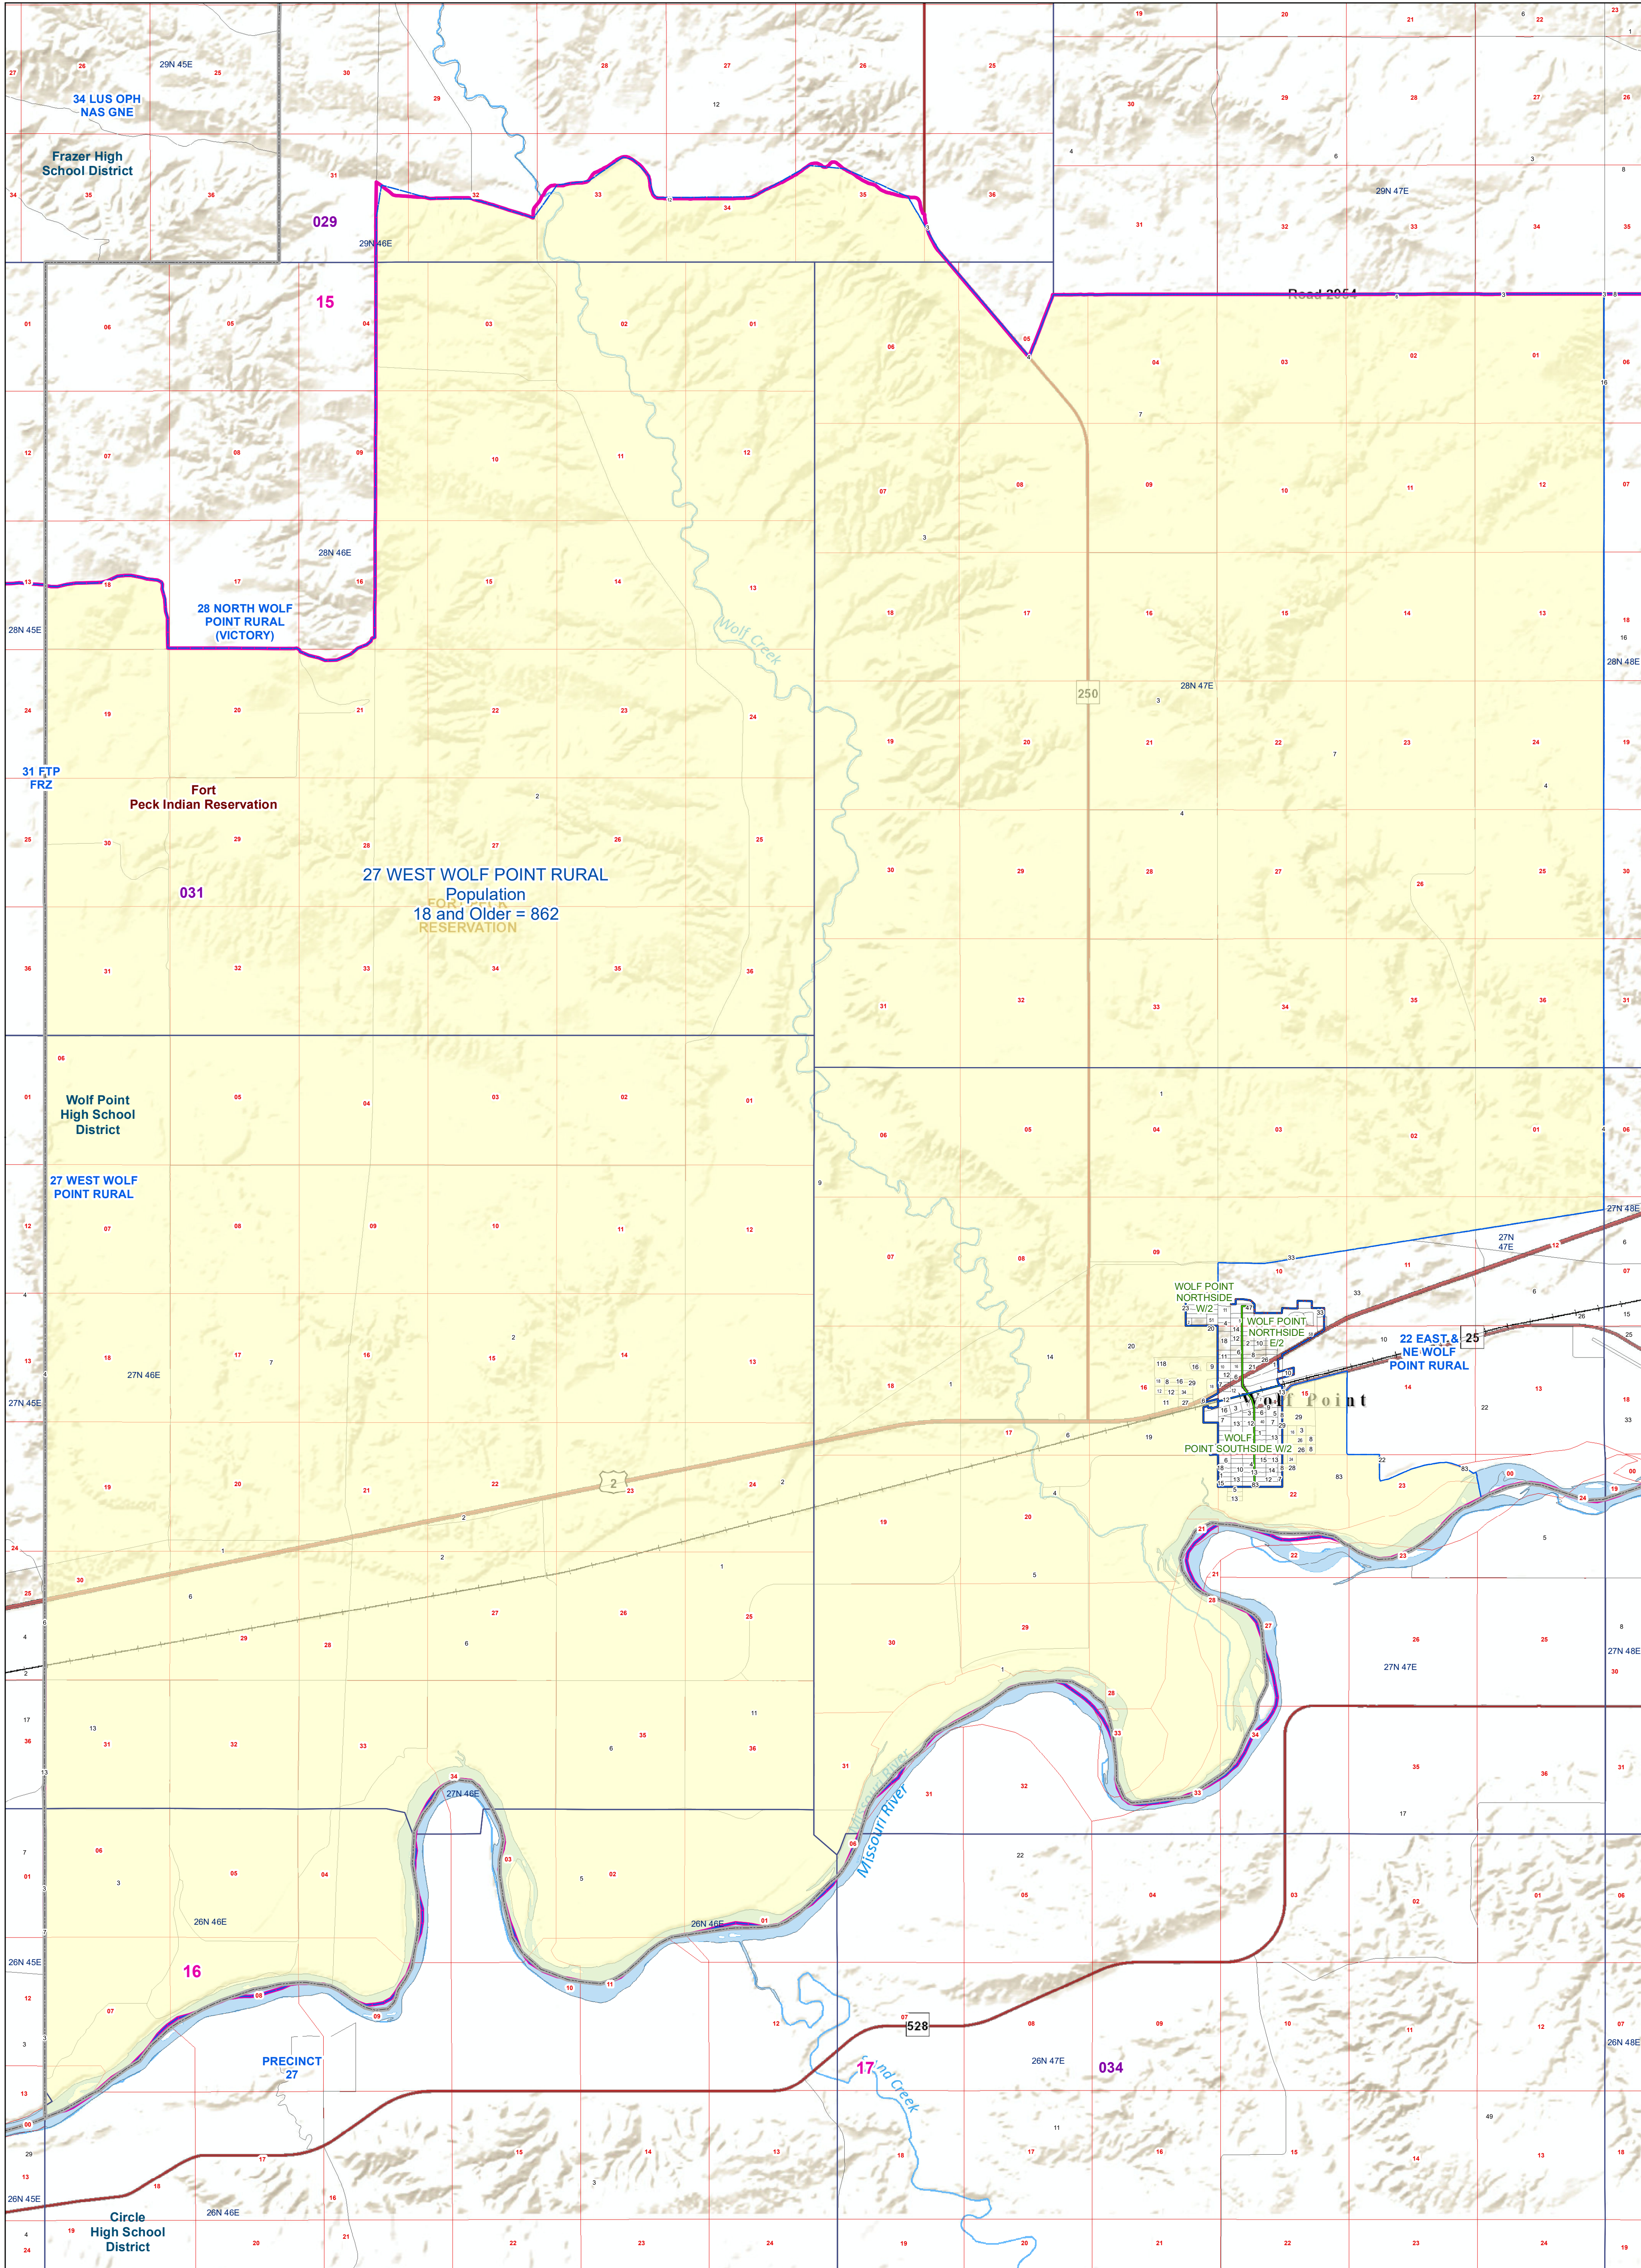

Roosevelt County: 27 WEST WOLF POINT RURAL Voting Precincts and Legislative Districts

- Voting Precincts
- Tribal Nations Reservations
- 2020 Census Blocks with Population 18 and Older Labeled
- Senate
- Secondary School Districts
- Township Boundary
- House
- Elementary School Districts
- Section Boundary
- Incorporated Cities and Towns
- Unified (K-12) School Districts
- Wards

Voting Precincts
 Montana State Library
 Created on 3/13/2023
 Meghan Burns | GeoEnabledElections@mt.gov
<https://geoenabled-elections-montana.hub.arcgis.com/>