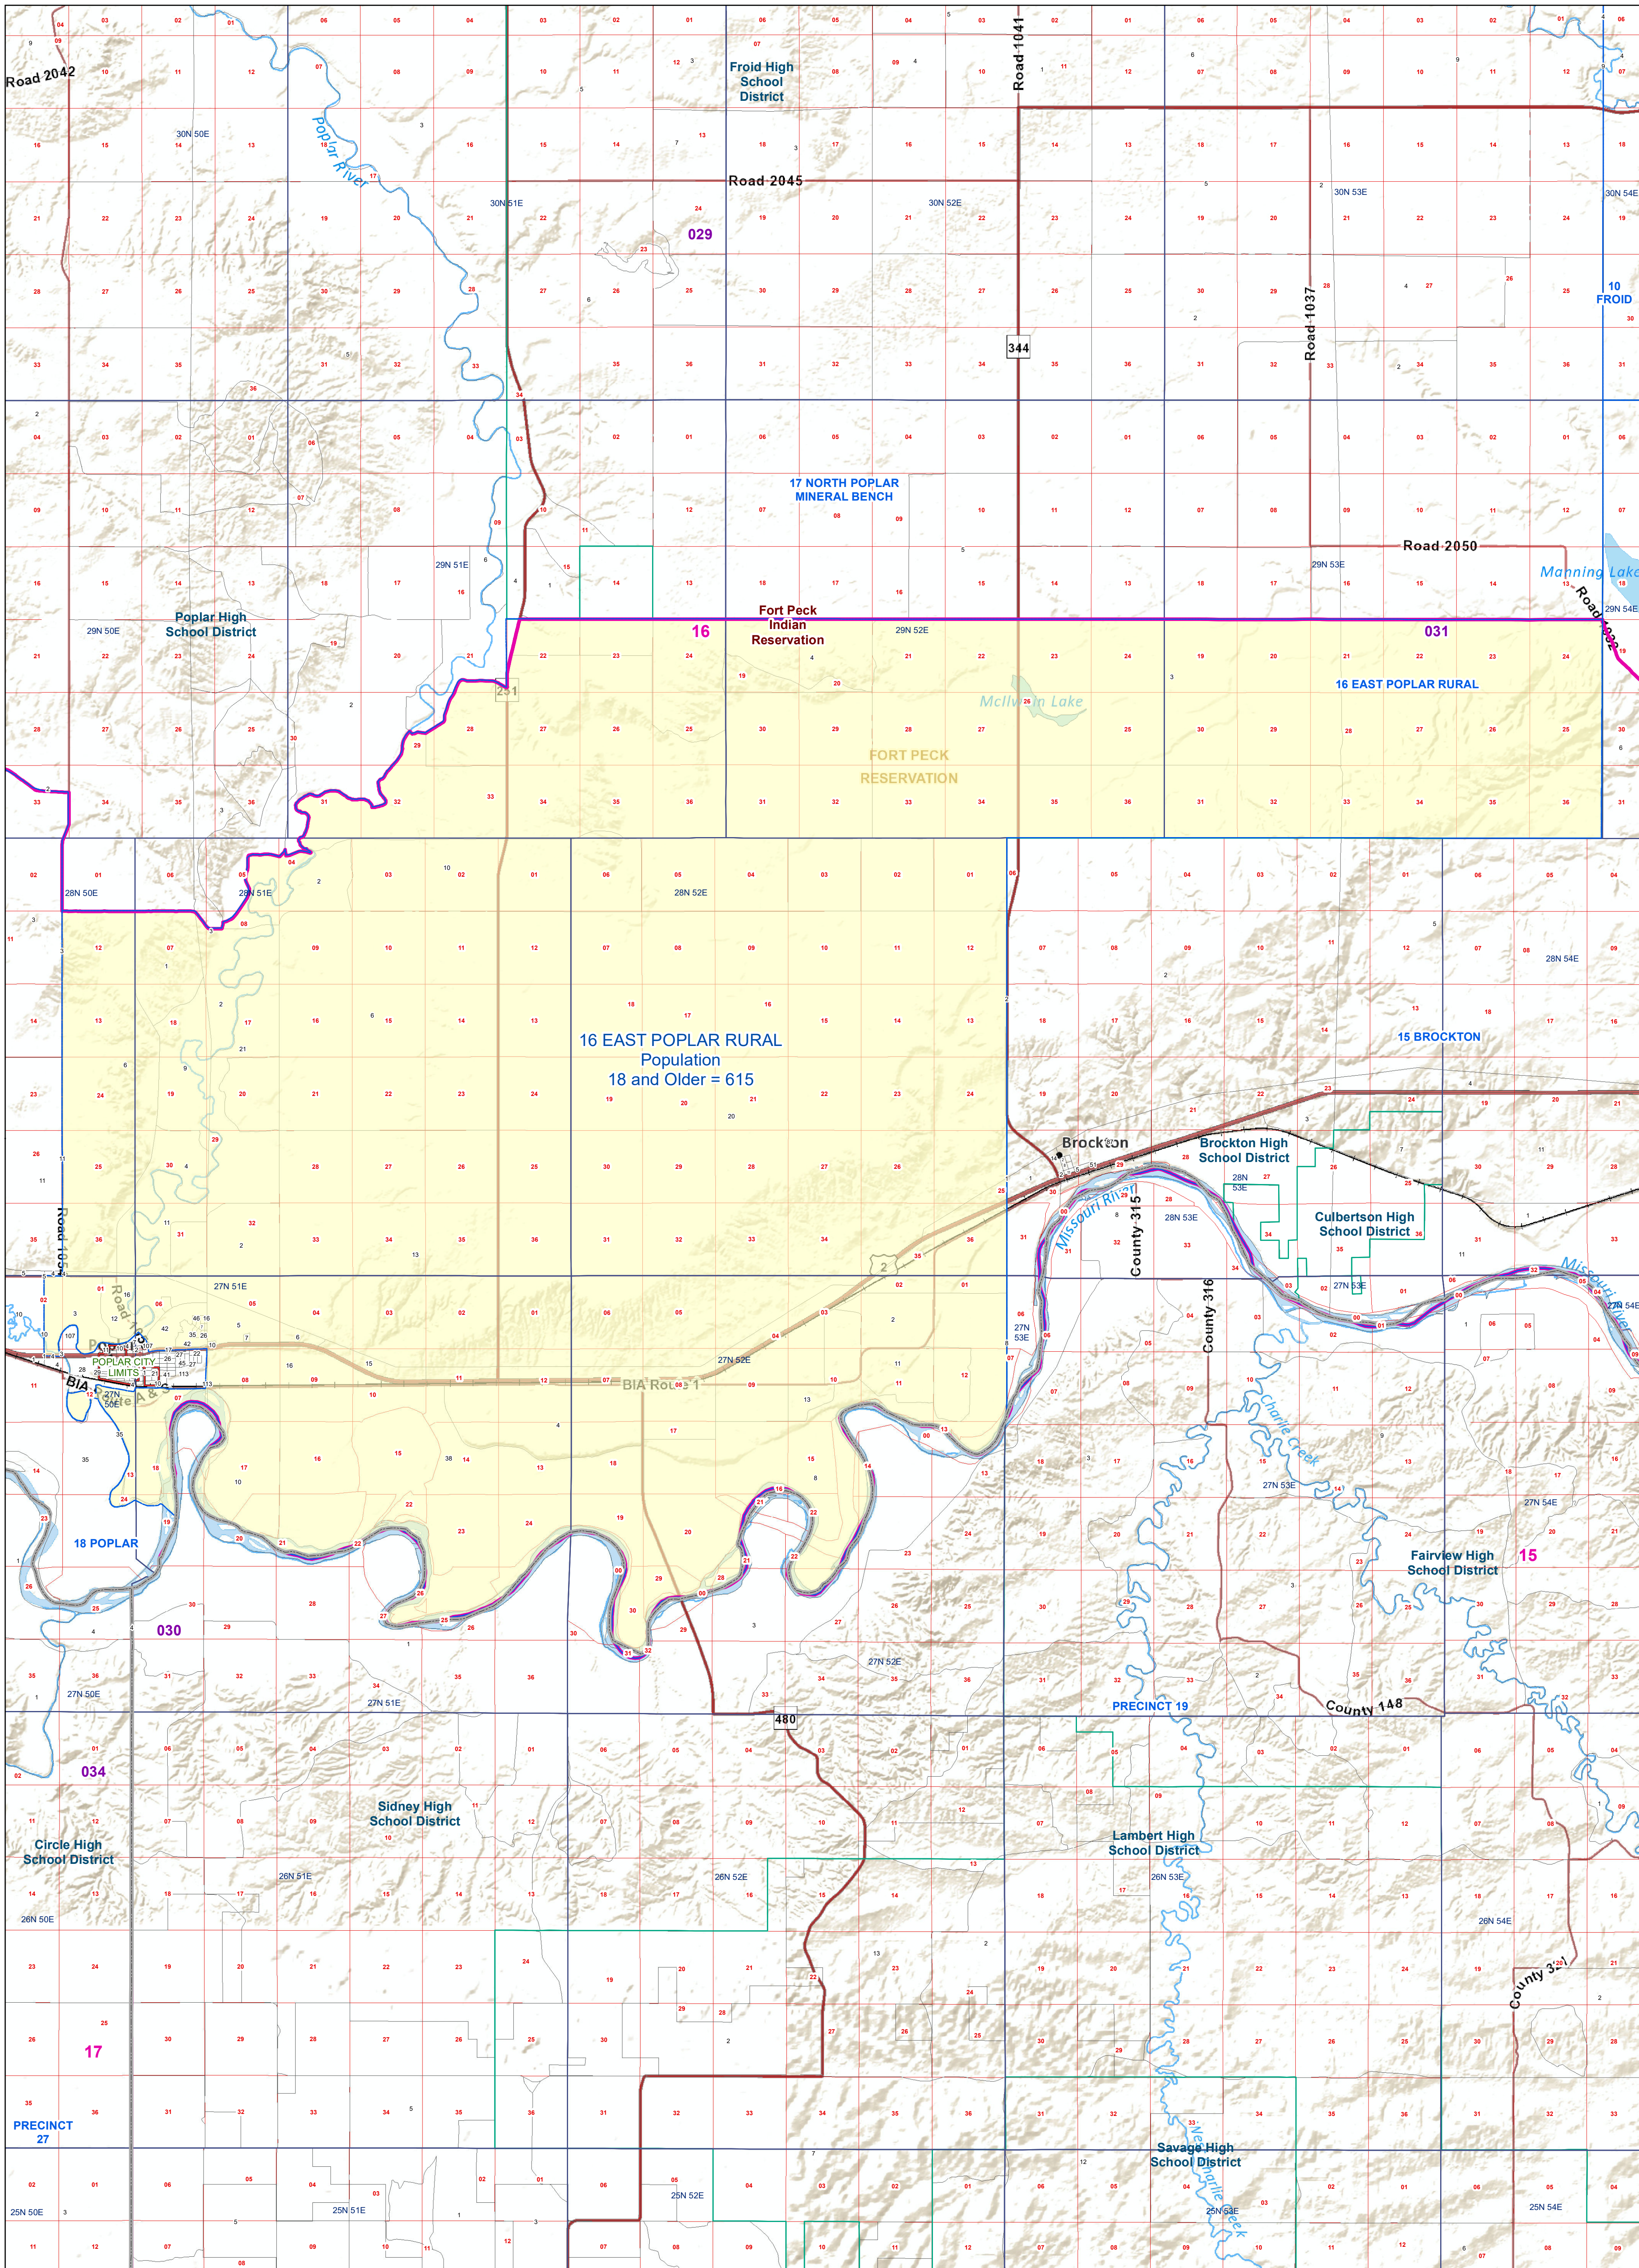

# Roosevelt County: 16 EAST POPLAR RURAL Voting Precincts and Legislative Districts

- Voting Precincts
- Tribal Nations Reservations
- 2020 Census Blocks with Population 18 and Older Labeled
- Senate
- Secondary School Districts
- Township Boundary
- House
- Elementary School Districts
- Section Boundary
- Incorporated Cities and Towns
- Unified (K-12) School Districts
- Wards

Voting Precincts  
 Montana State Library  
 Created on 3/13/2023  
 Meghan Burns | GeoEnabledElections@mt.gov  
<https://geoenabled-elections-montana.hub.arcgis.com/>