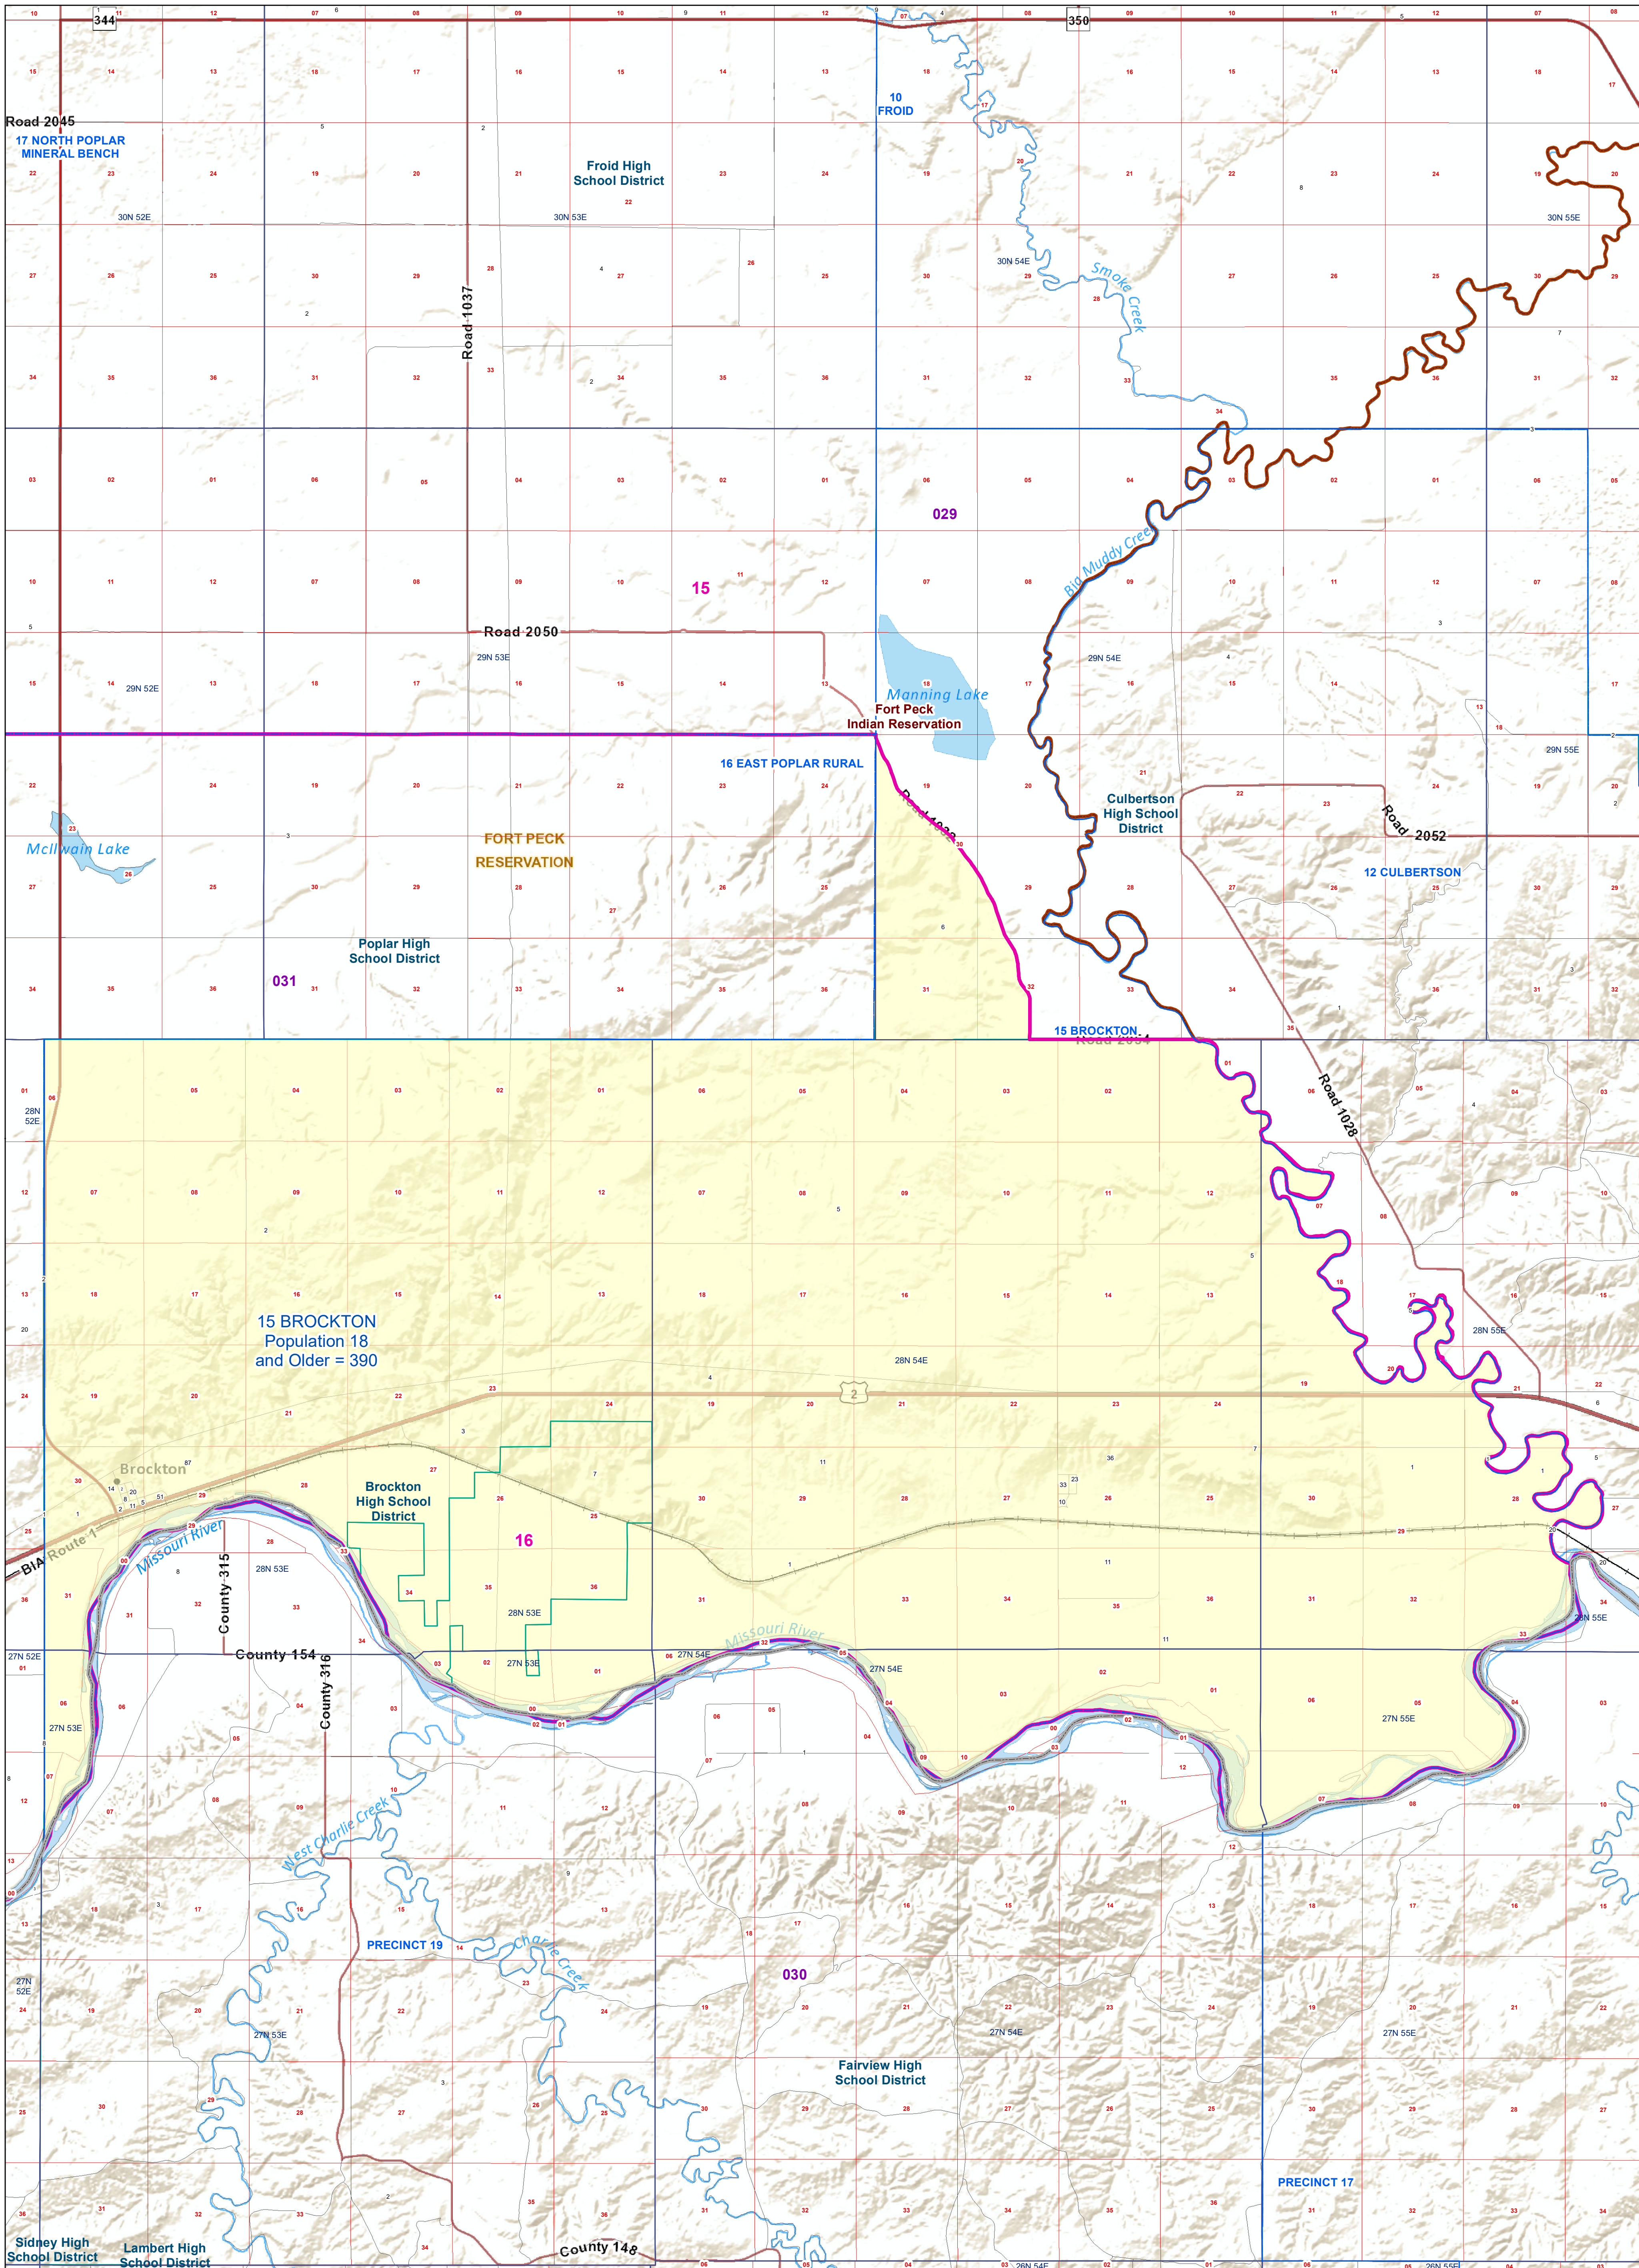

Roosevelt County: 15 BROCKTON

Voting Precincts and Legislative Districts

15 BROCKTON
Population 18 and Older = 390

- Voting Precincts
- Tribal Nations Reservations
- 2020 Census Blocks with Population 18 and Older Labeled
- Senate
- Secondary School Districts
- Township Boundary
- House
- Elementary School Districts
- Section Boundary
- Incorporated Cities and Towns
- Unified (K-12) School Districts
- Wards

Voting Precincts
Montana State Library
Created on 3/13/2023
Meghan Burns | GeoEnabledElections@mt.gov
<https://geoenabled-elections-montana.hub.arcgis.com/>