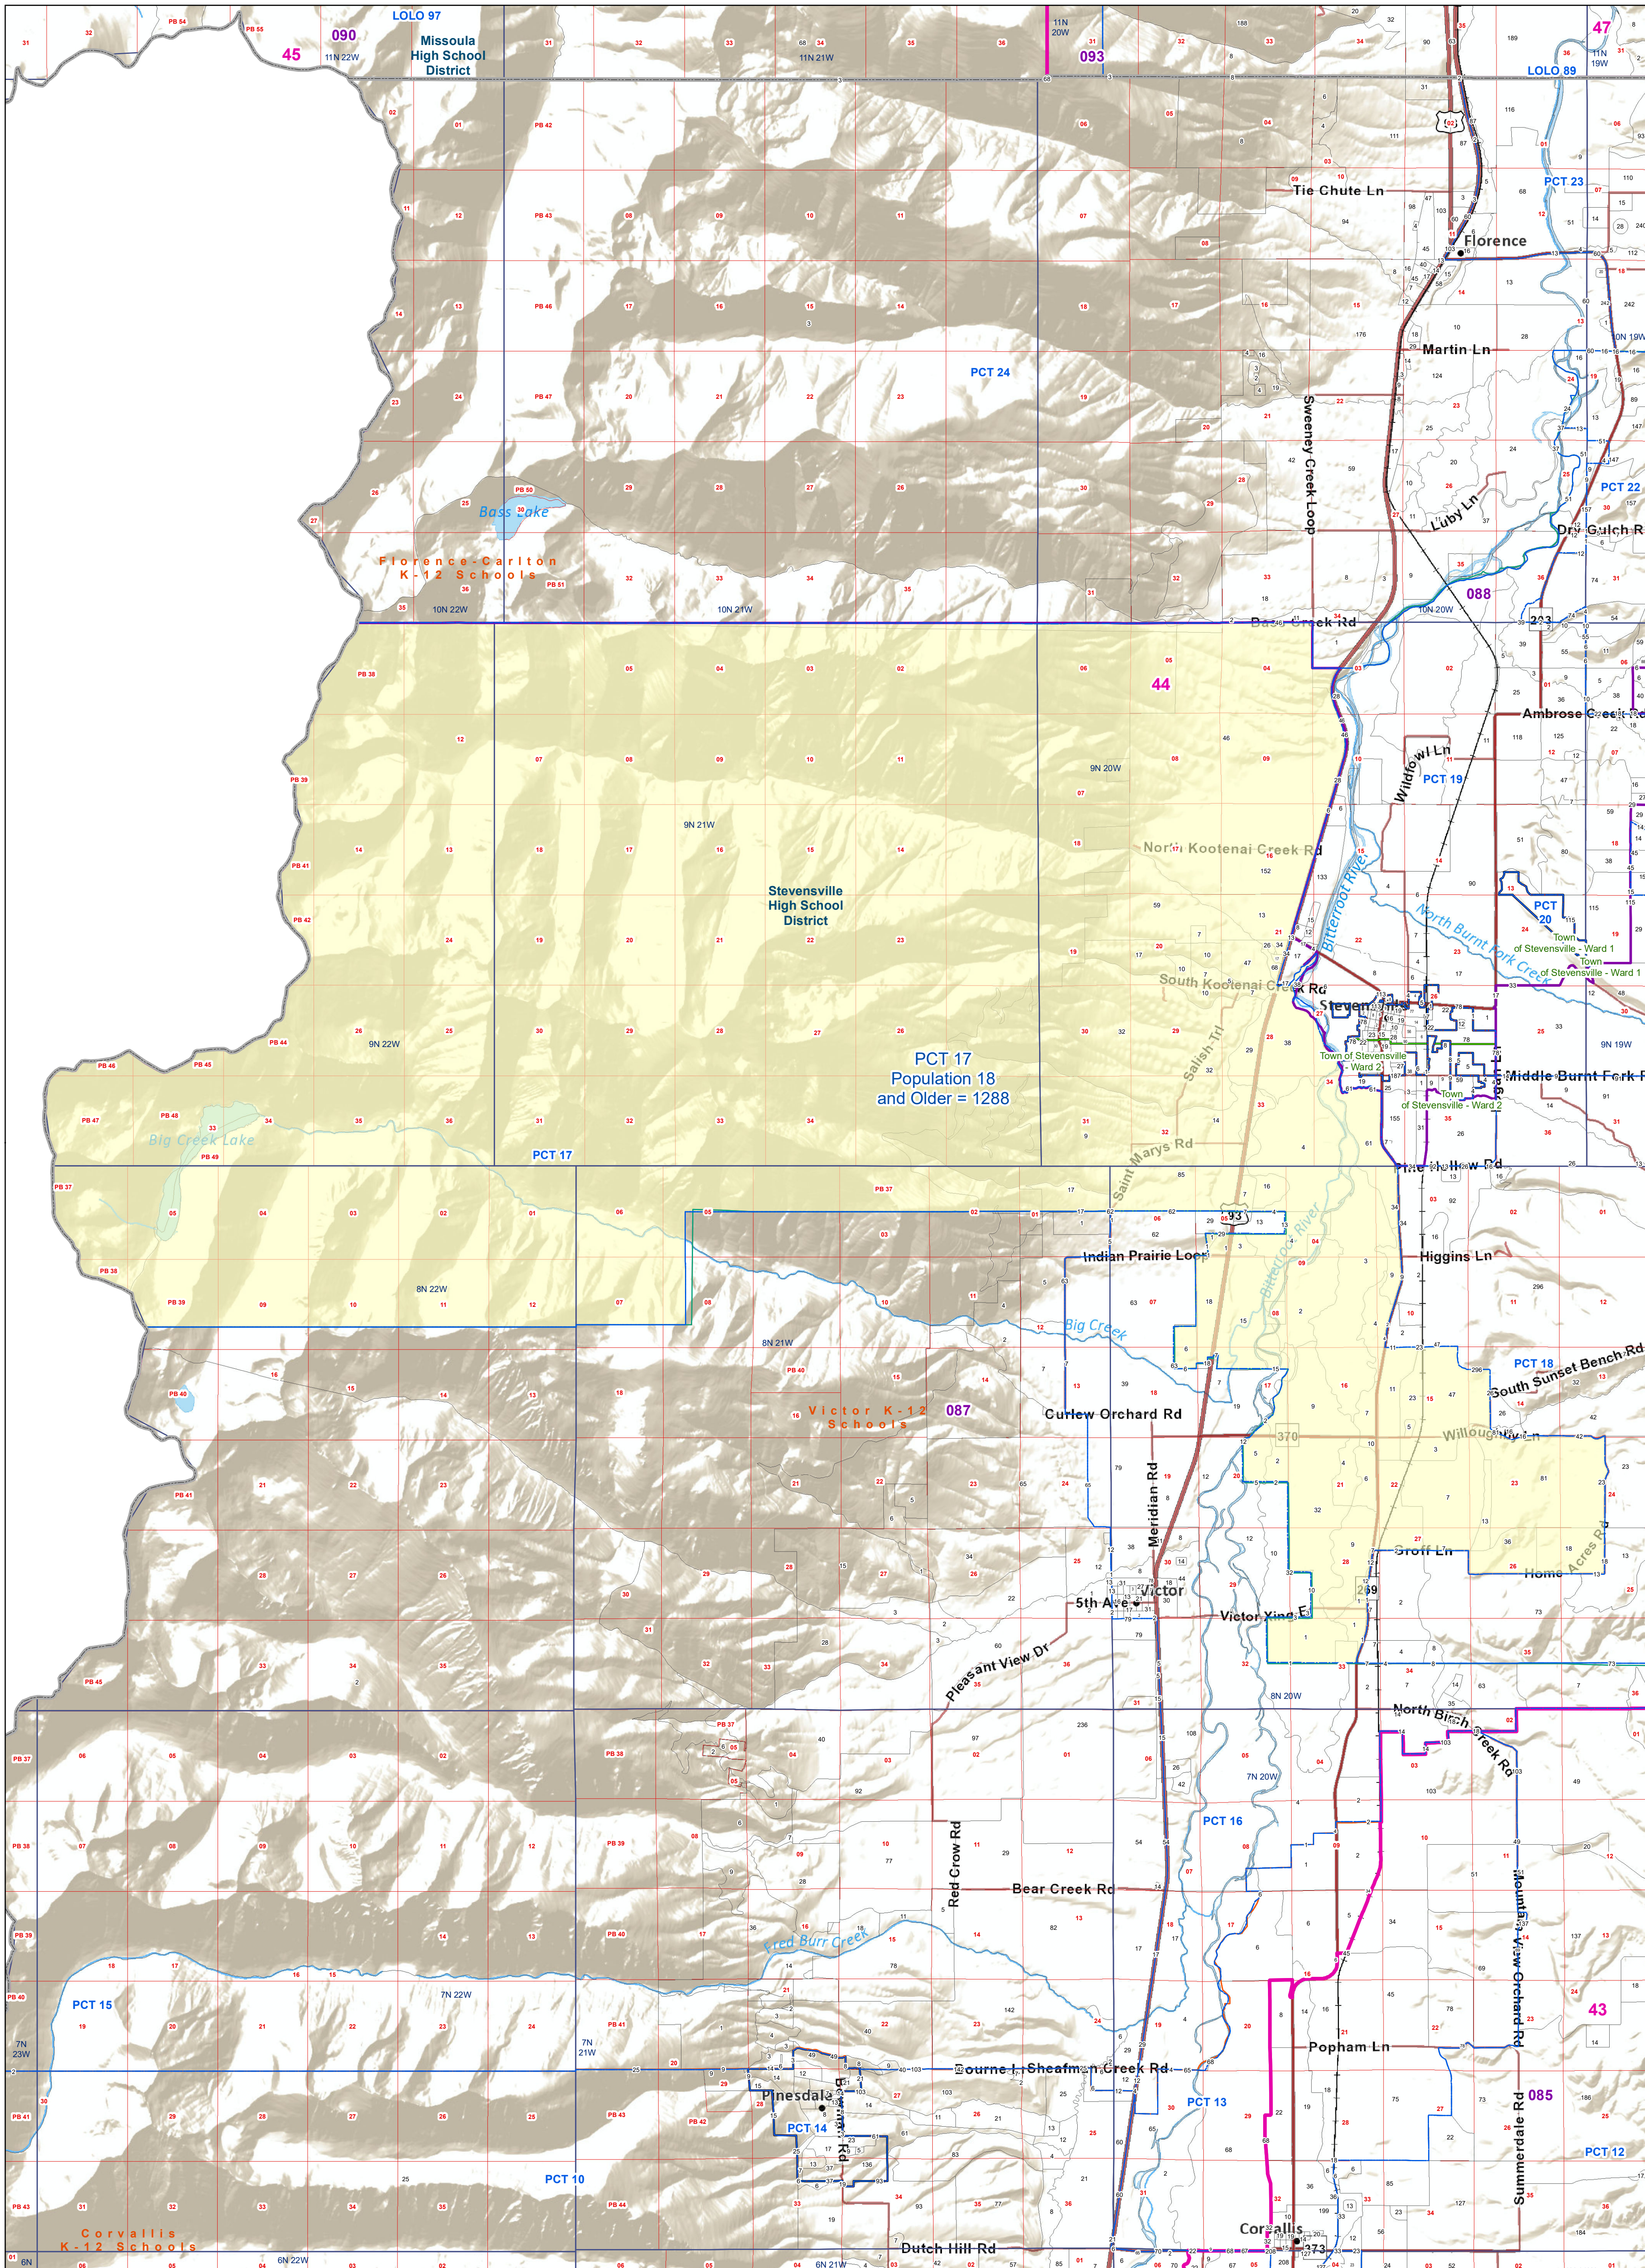

Ravalli County: PCT 17

Voting Precincts and Legislative Districts

- Voting Precincts
- Tribal Nations Reservations
- 2020 Census Blocks with Population 18 and Older Labeled
- Senate
- Secondary School Districts
- Township Boundary
- House
- Elementary School Districts
- Section Boundary
- Incorporated Cities and Towns
- Unified (K-12) School Districts
- Wards

Voting Precincts
 Montana State Library
 Created on 3/13/2023
 Meghan Burns | GeoEnabledElections@mt.gov
<https://geoenabled-elections-montana.hub.arcgis.com/>