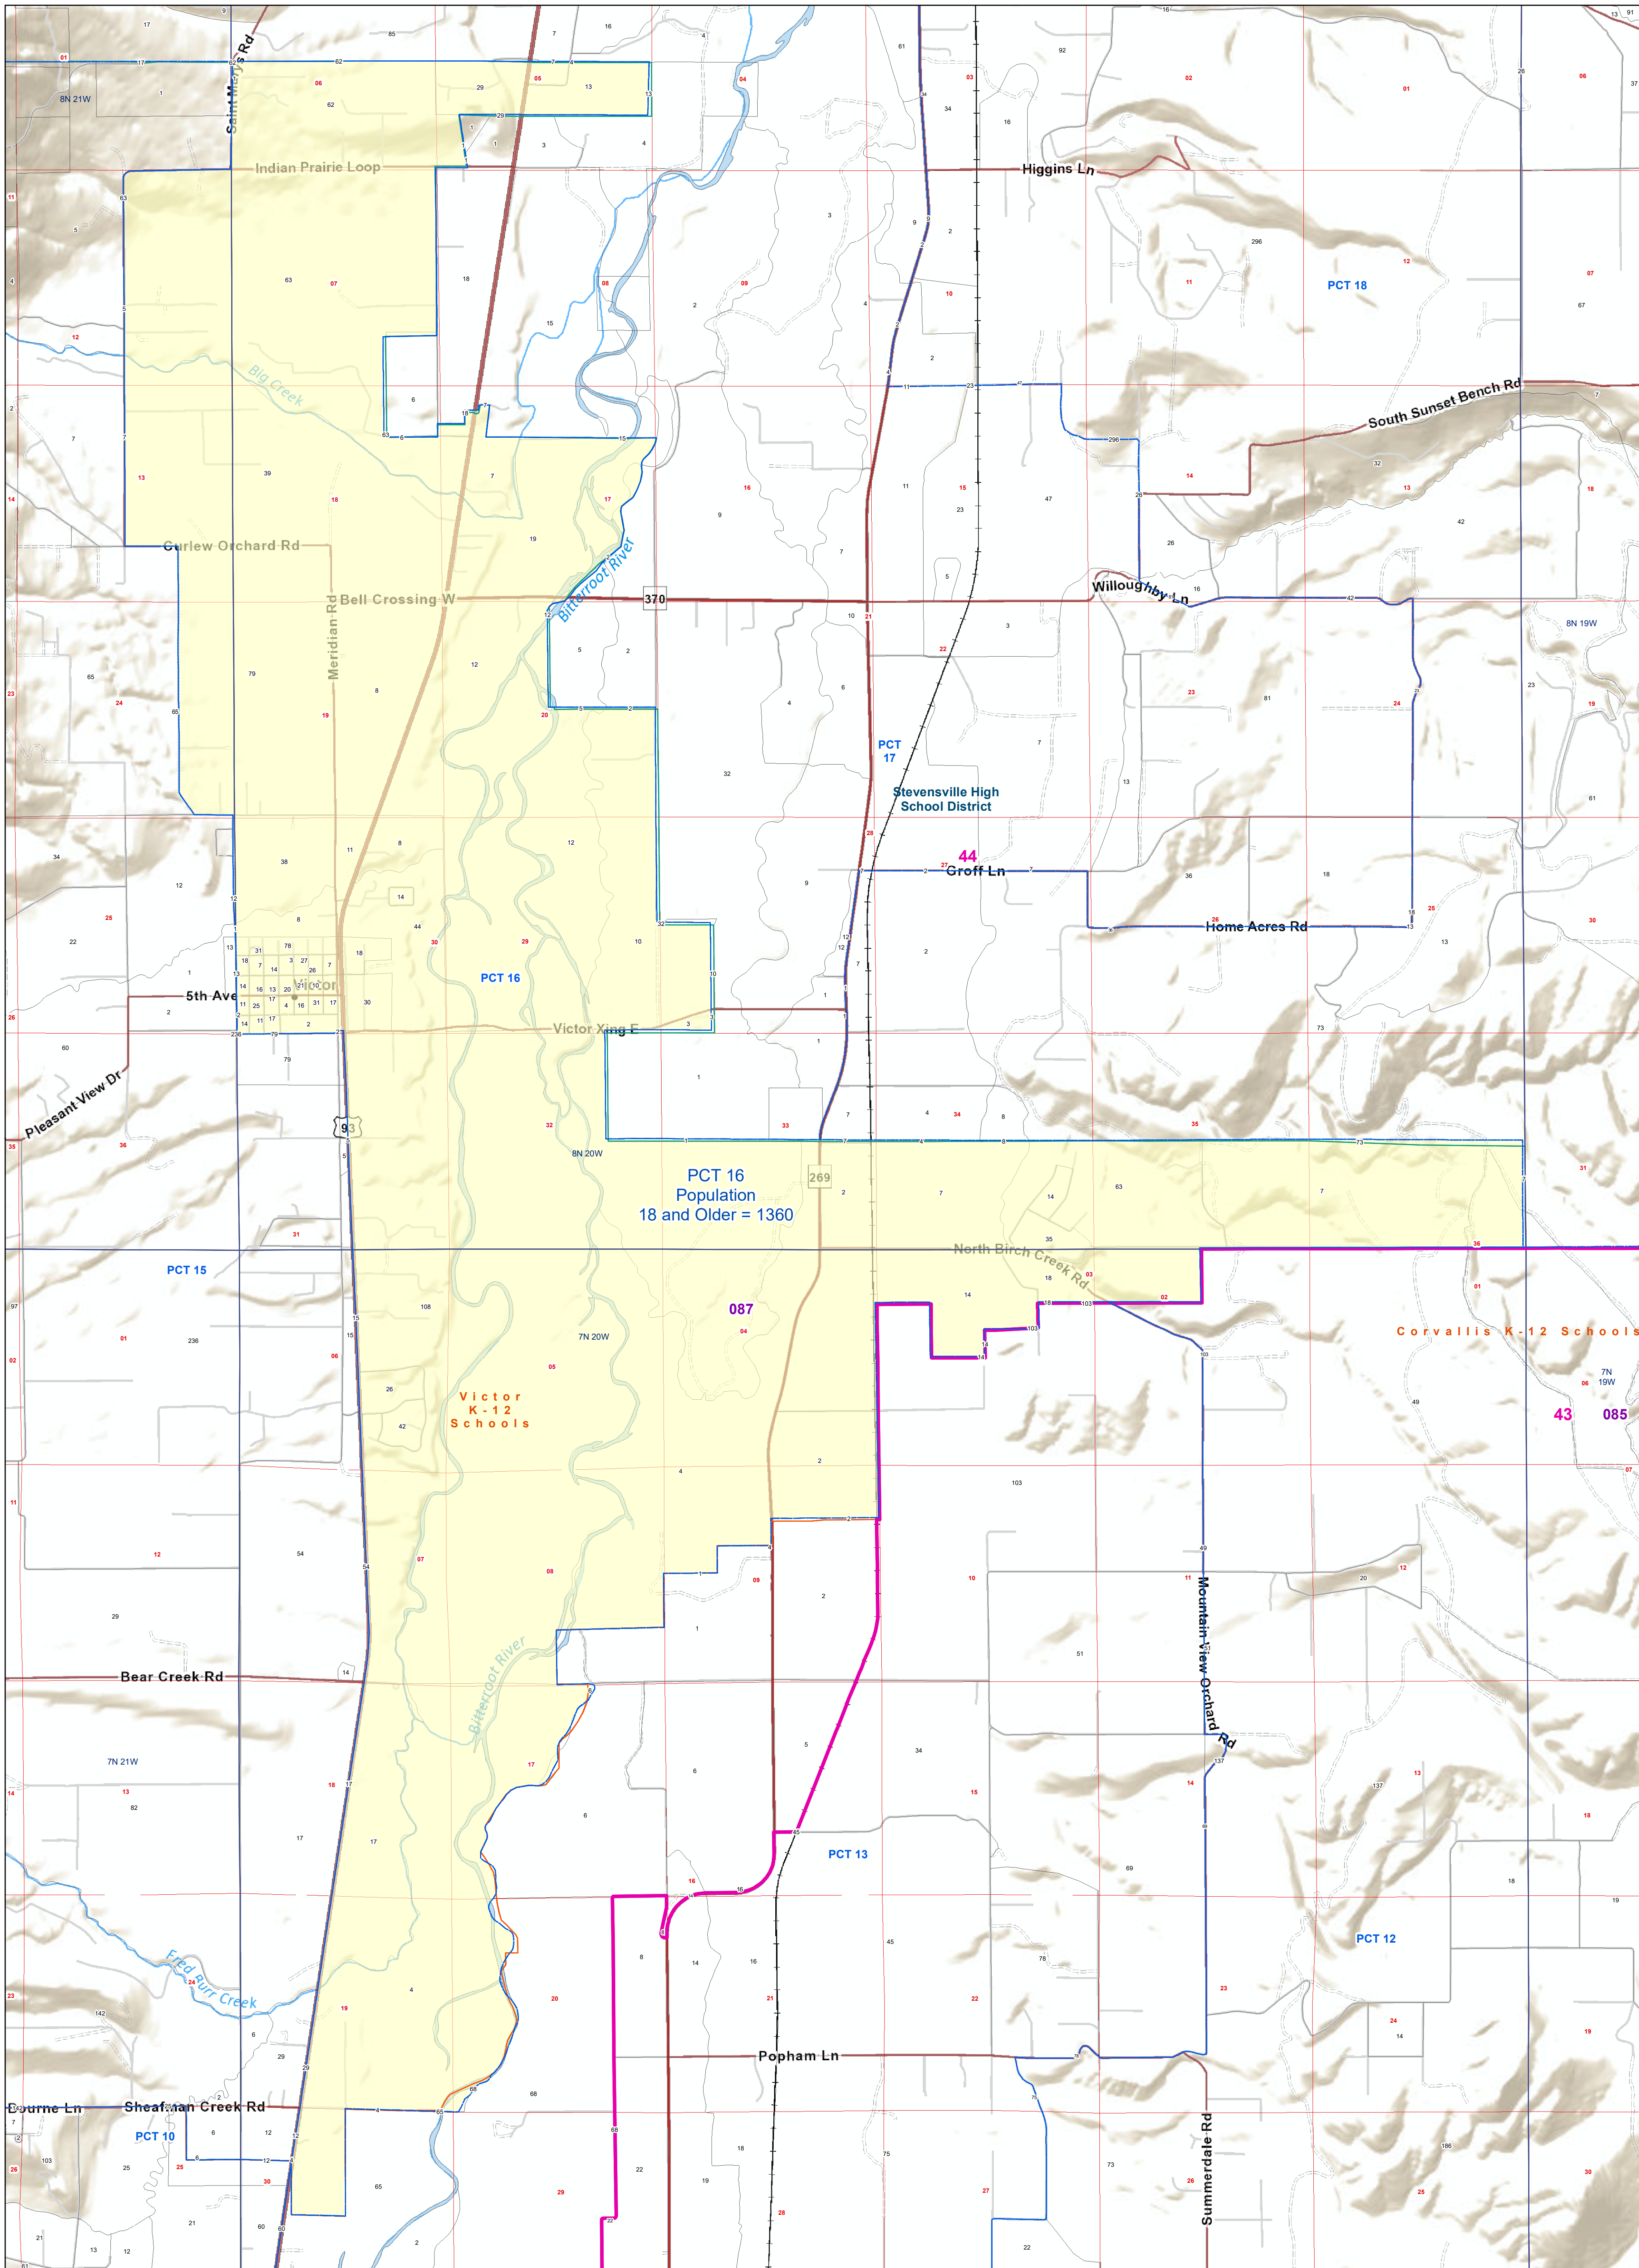

Ravalli County: PCT 16

Voting Precincts and Legislative Districts

- Voting Precincts
- Tribal Nations Reservations
- 2020 Census Blocks with Population 18 and Older Labeled
- Senate
- Secondary School Districts
- Township Boundary
- House
- Elementary School Districts
- Section Boundary
- Incorporated Cities and Towns
- Unified (K-12) School Districts
- Wards

Voting Precincts
 Montana State Library
 Created on 3/13/2023
 Meghan Burns | GeoEnabledElections@mt.gov
<https://geoenabled-elections-montana.hub.arcgis.com/>