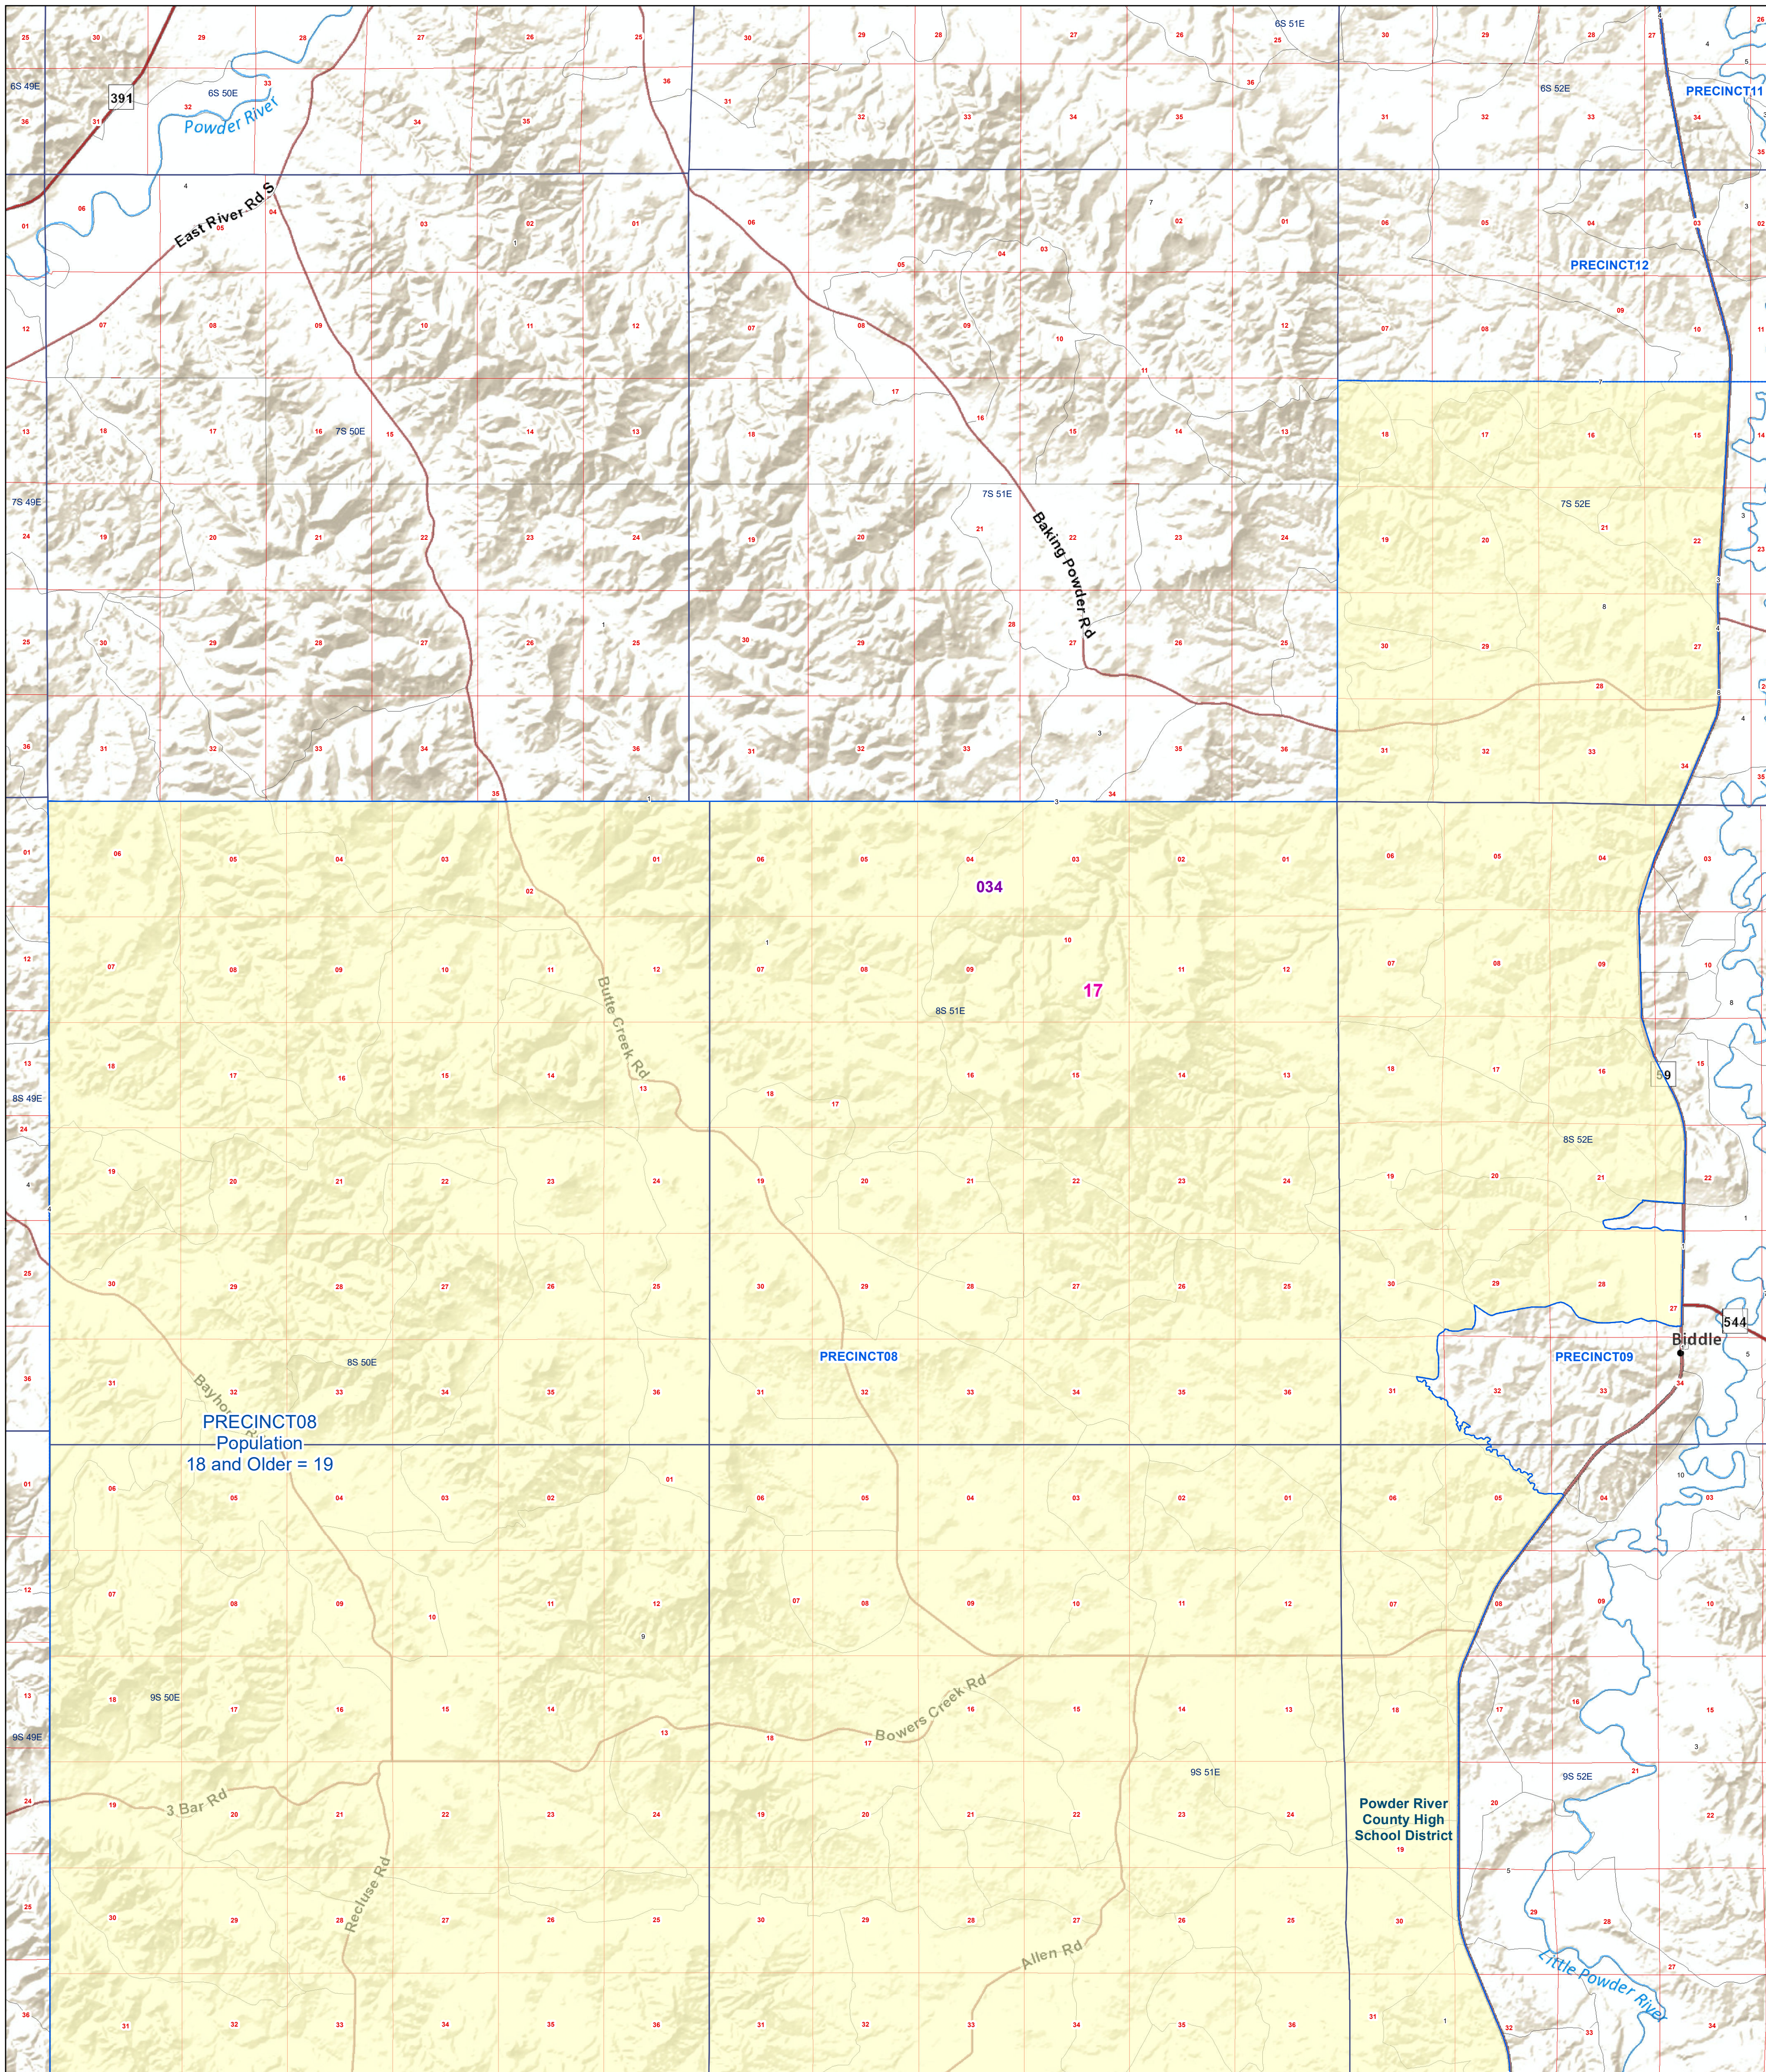

Powder River County: PRECINCT08 Voting Precincts and Legislative Districts

PRECINCT08
Population
18 and Older = 19

Powder River County High School District

Biddle

- Voting Precincts
- Tribal Nations Reservations
- 2020 Census Blocks with Population 18 and Older Labeled
- Senate
- Secondary School Districts
- Township Boundary
- House
- Elementary School Districts
- Section Boundary
- Incorporated Cities and Towns
- Unified (K-12) School Districts
- Wards

Voting Precincts
Montana State Library
Created on 3/13/2023
Meghan Burns | GeoEnabledElections@mt.gov
<https://geoenabled-elections-montana.hub.arcgis.com/>