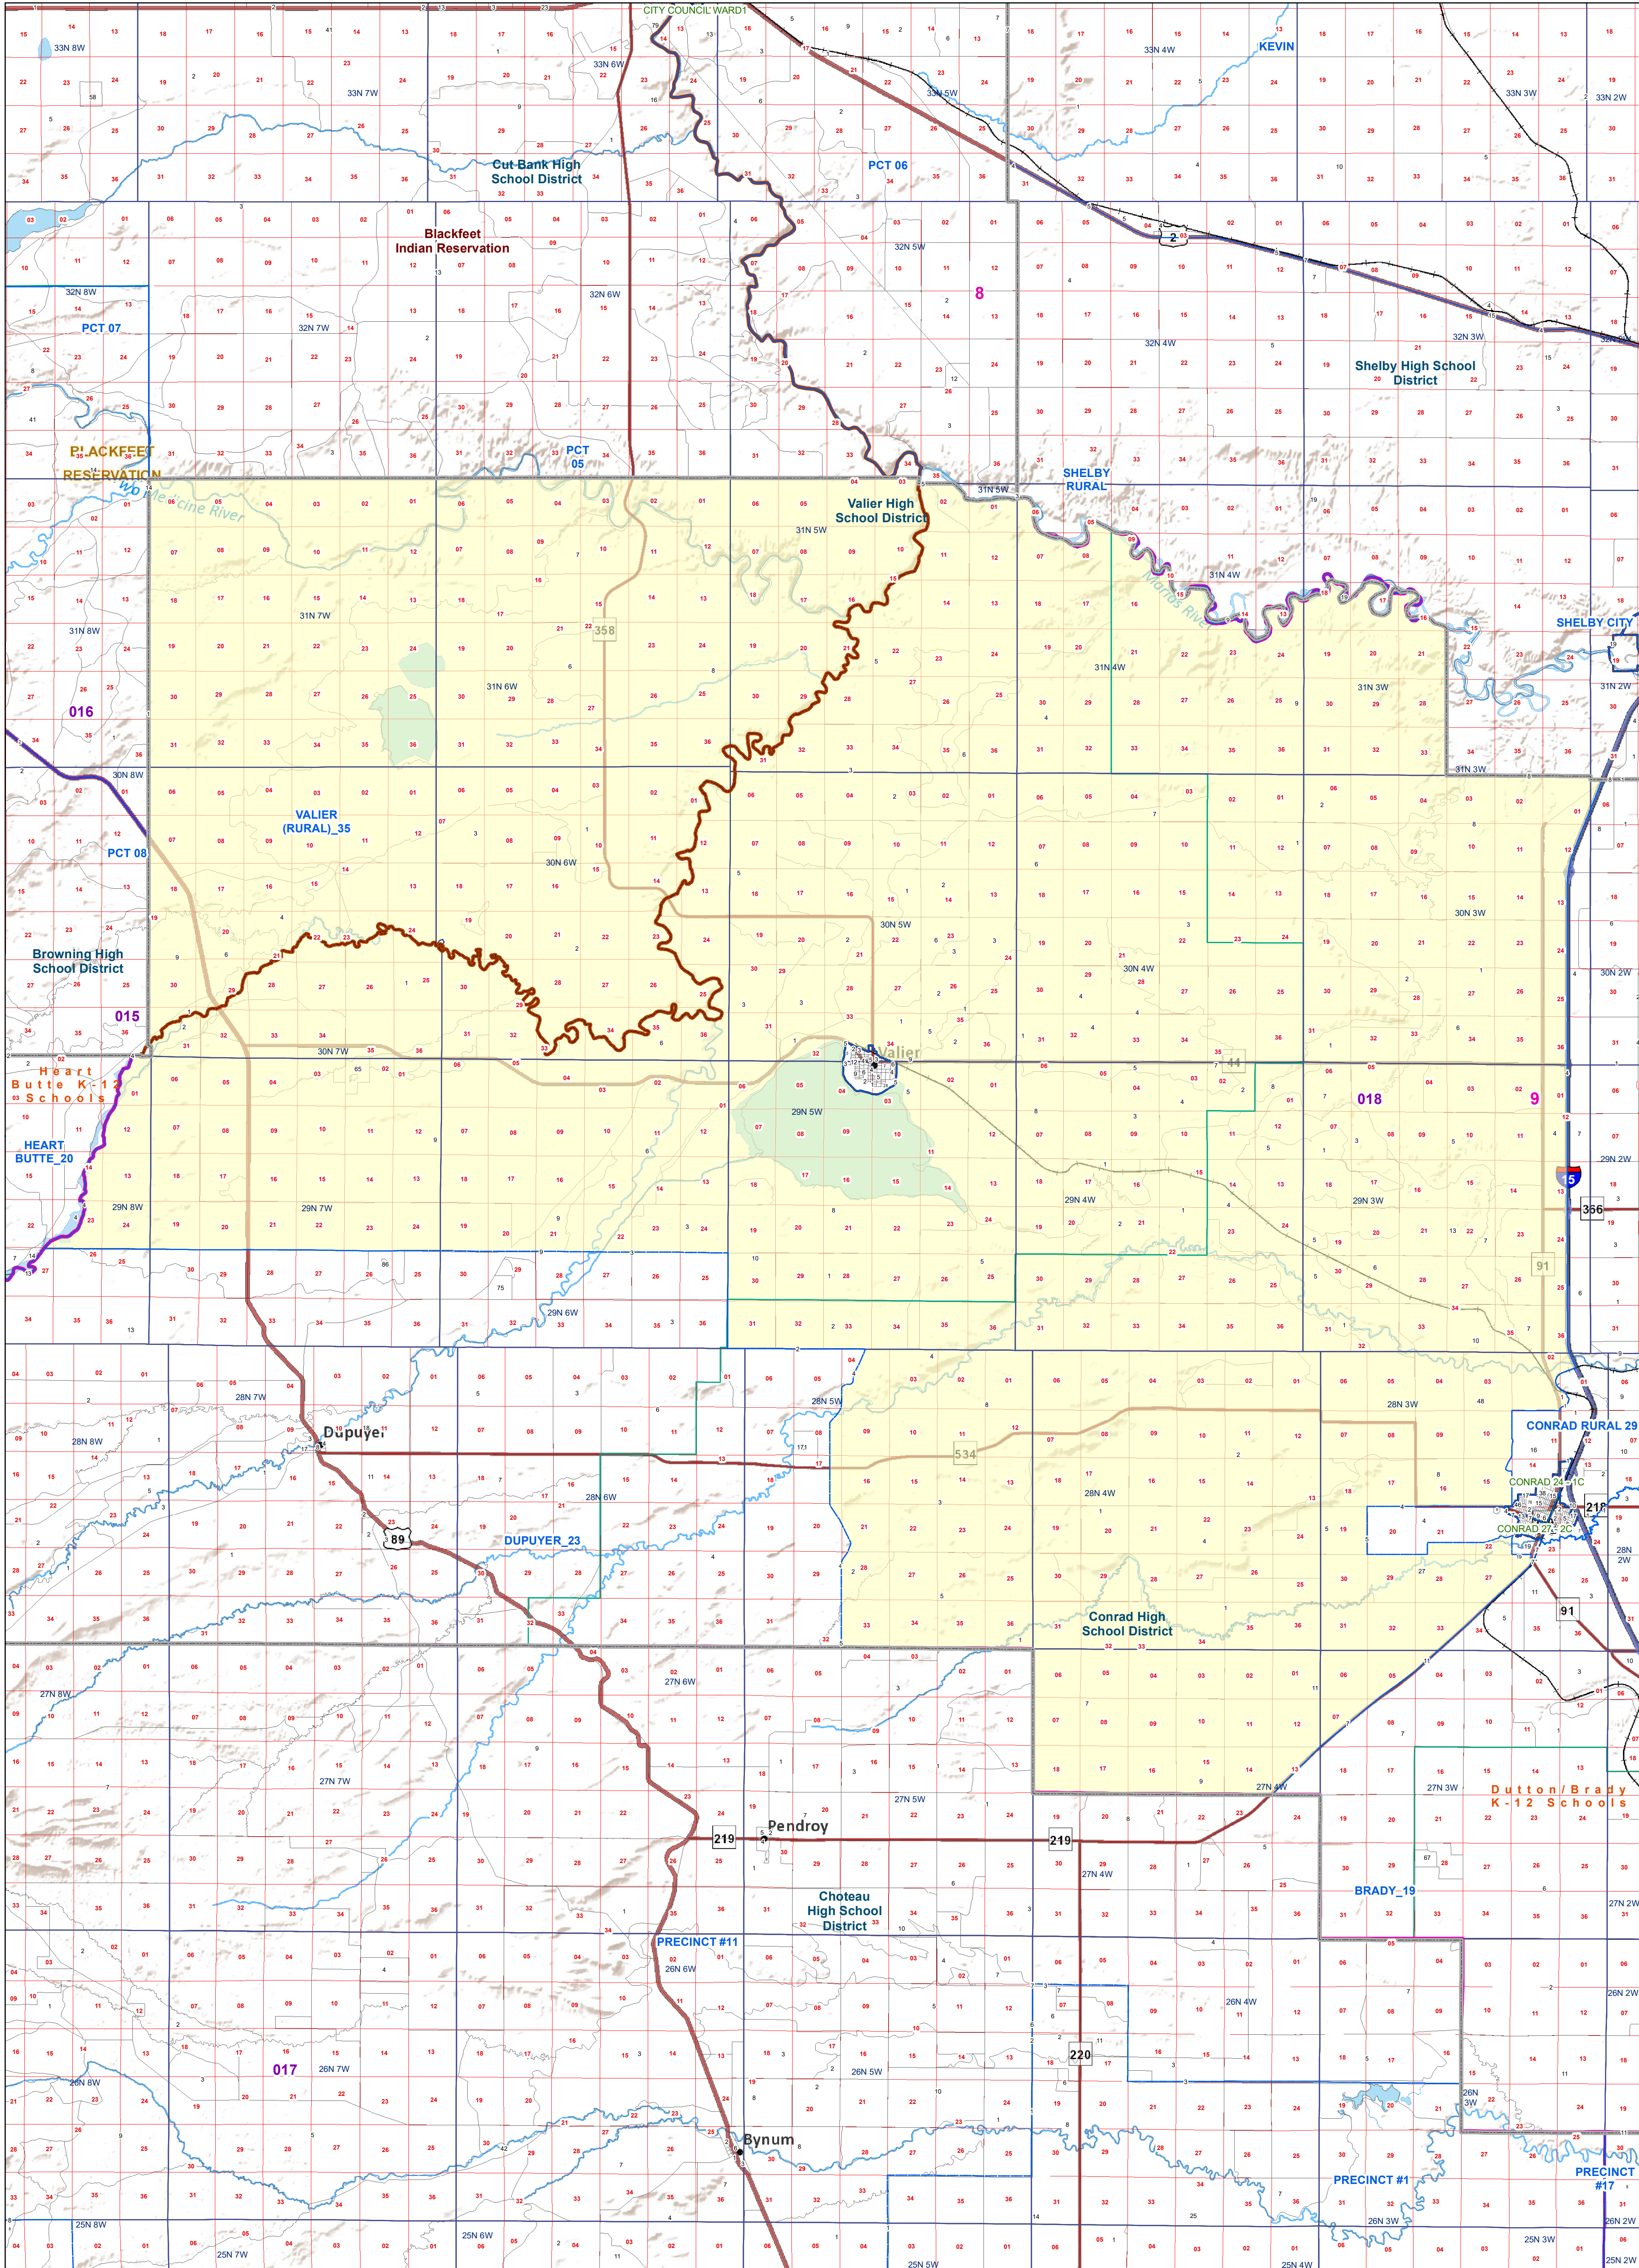

# Pondera County: VALIER (RURAL)\_35 Voting Precincts and Legislative Districts

- Voting Precincts
- Tribal Nations Reservations
- 2020 Census Blocks with Population 18 and Older Labeled
- Senate
- Secondary School Districts
- Township Boundary
- House
- Elementary School Districts
- Unified (K-12) School Districts
- Incorporated Cities and Towns
- Section Boundary
- Wards