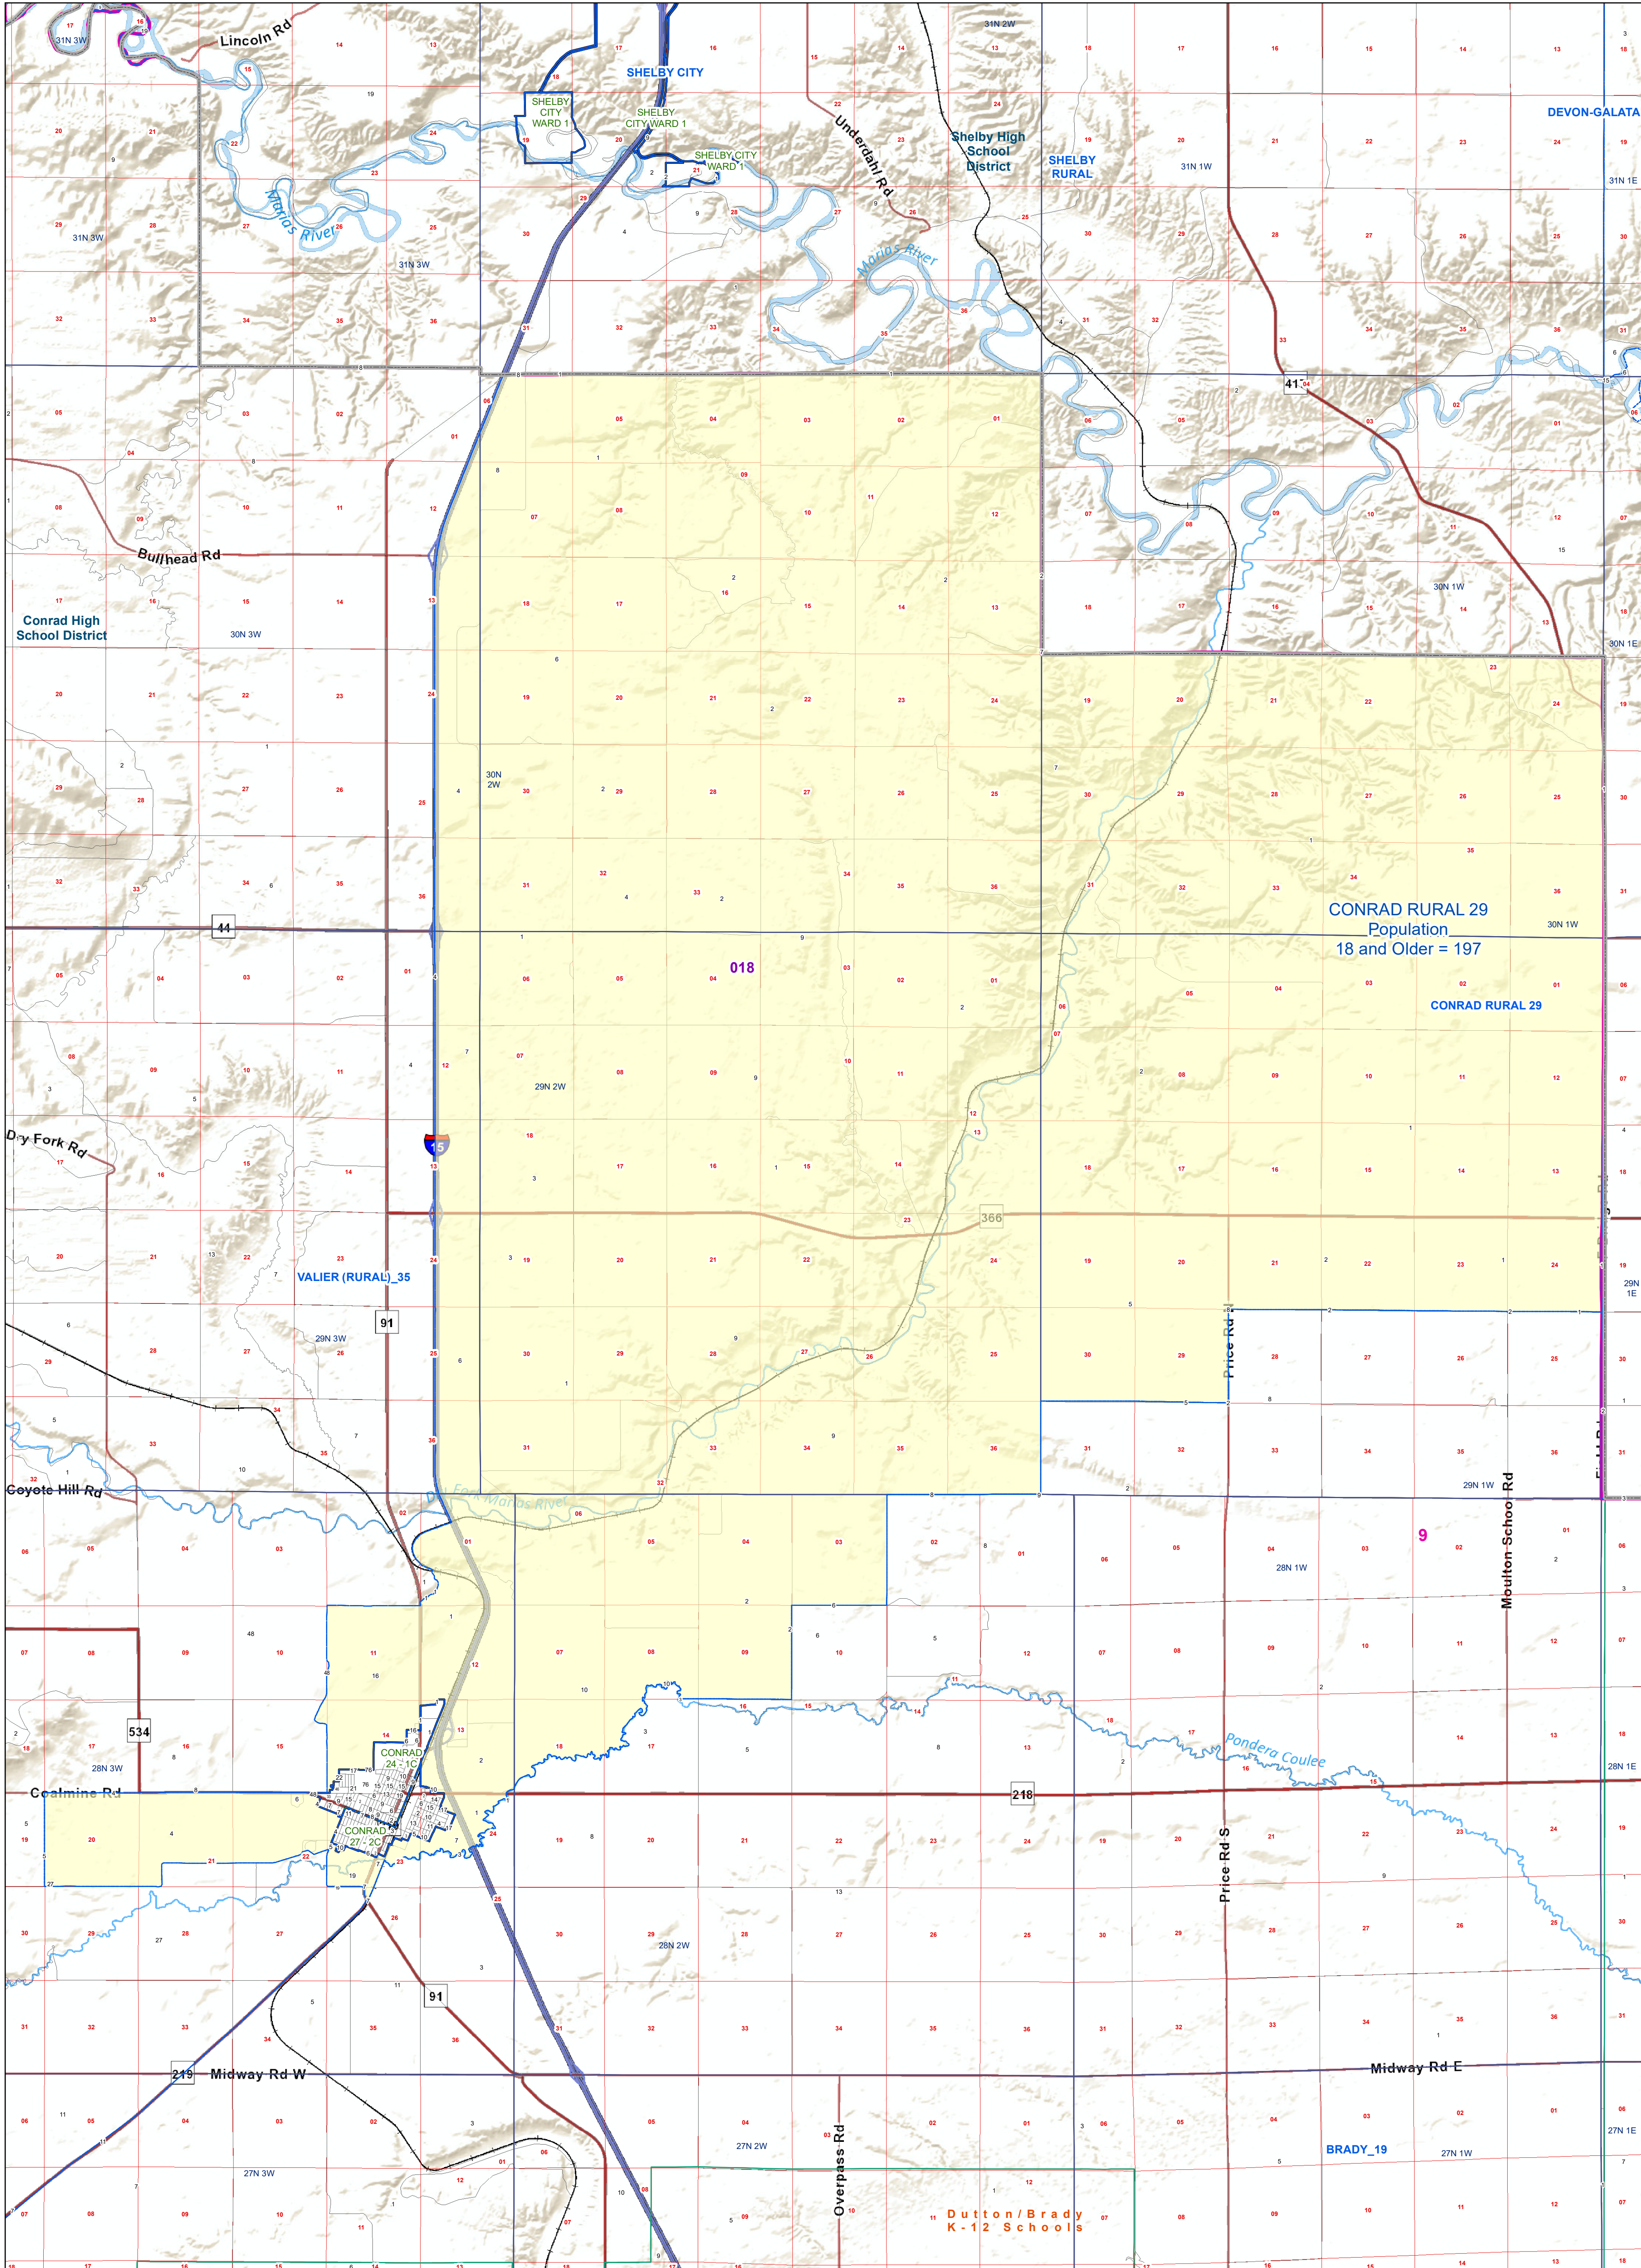

Pondera County: CONRAD RURAL 29 Voting Precincts and Legislative Districts

CONRAD RURAL 29
Population
18 and Older = 197

018

CONRAD RURAL 29

9

- Voting Precincts
- Tribal Nations Reservations
- 2020 Census Blocks with Population 18 and Older Labeled
- Senate
- Secondary School Districts
- Township Boundary
- House
- Elementary School Districts
- Unified (K-12) School Districts
- Incorporated Cities and Towns
- Section Boundary
- Wards

Voting Precincts
Montana State Library
Created on 3/13/2023
Meghan Burns | GeoEnabledElections@mt.gov
<https://geoenabled-elections-montana.hub.arcgis.com/>