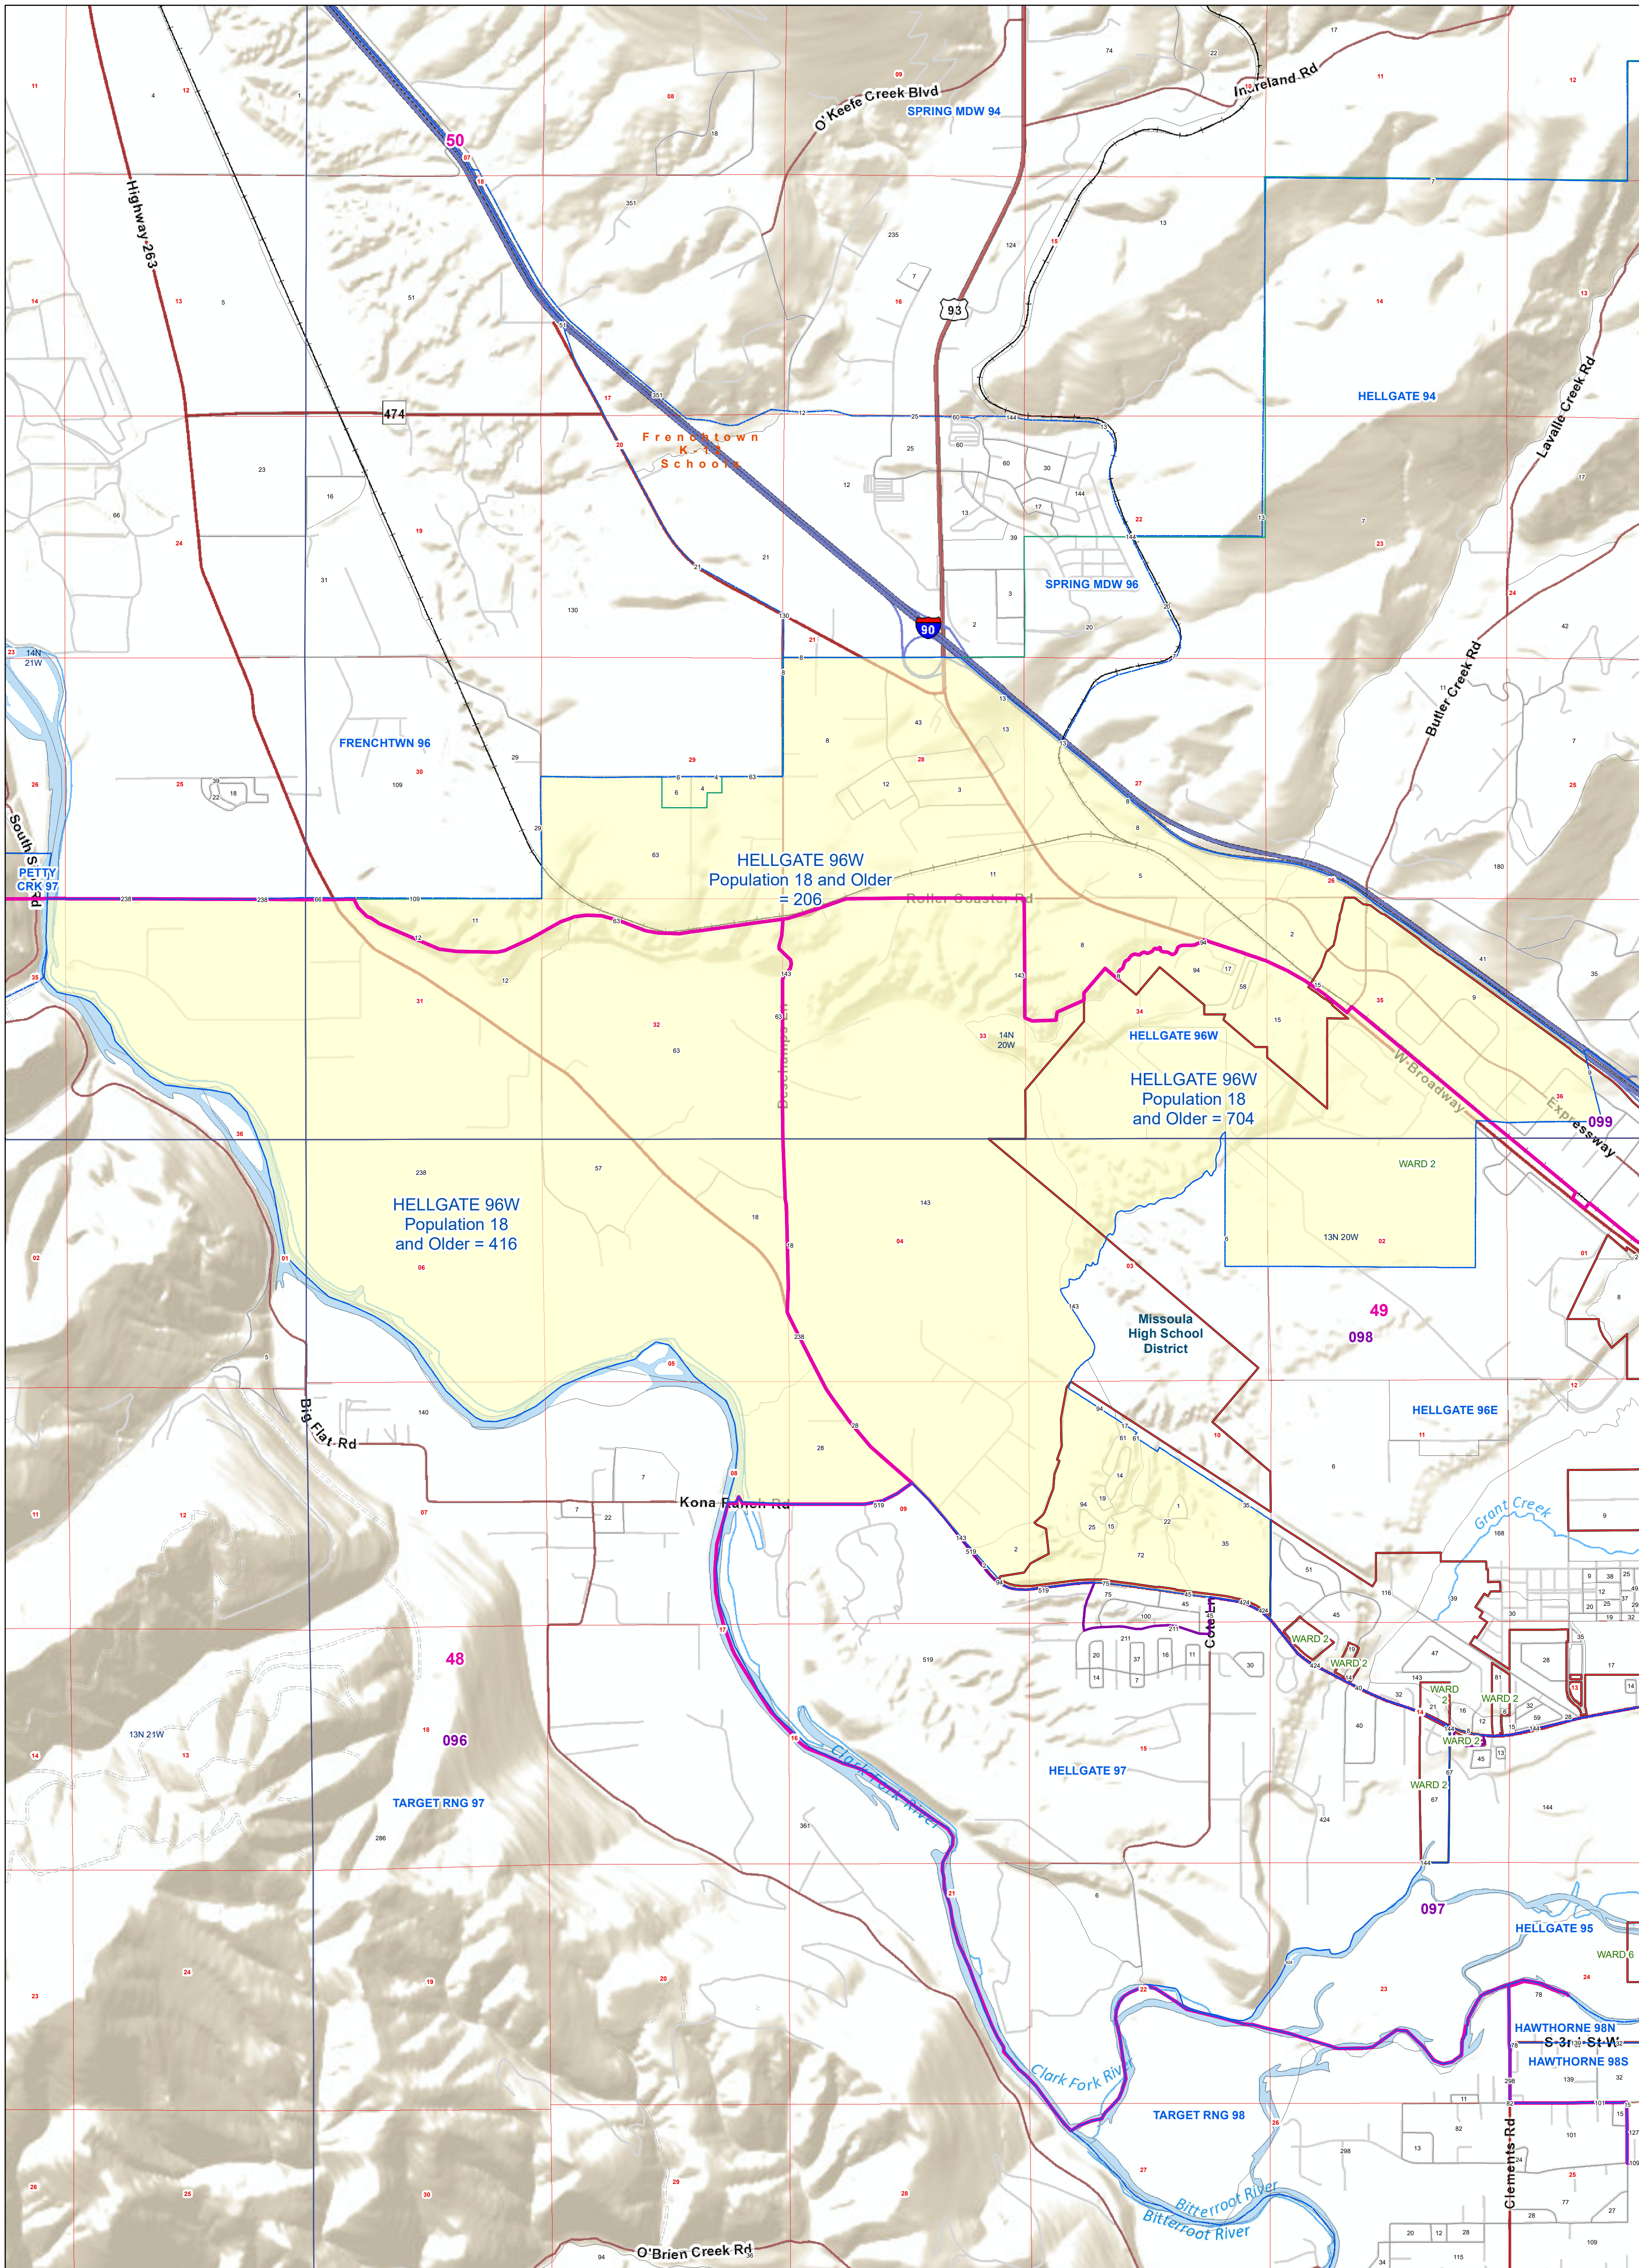

Missoula County: HELLGATE 96W Voting Precincts and Legislative Districts

- Voting Precincts
- Tribal Nations Reservations
- 2020 Census Blocks with Population 18 and Older Labeled
- Senate
- Secondary School Districts
- Township Boundary
- House
- Elementary School Districts
- Section Boundary
- Incorporated Cities and Towns
- Unified (K-12) School Districts
- Wards

Voting Precincts
 Montana State Library
 Created on 3/13/2023
 Meghan Burns | GeoEnabledElections@mt.gov
<https://geoenabled-elections-montana.hub.arcgis.com/>