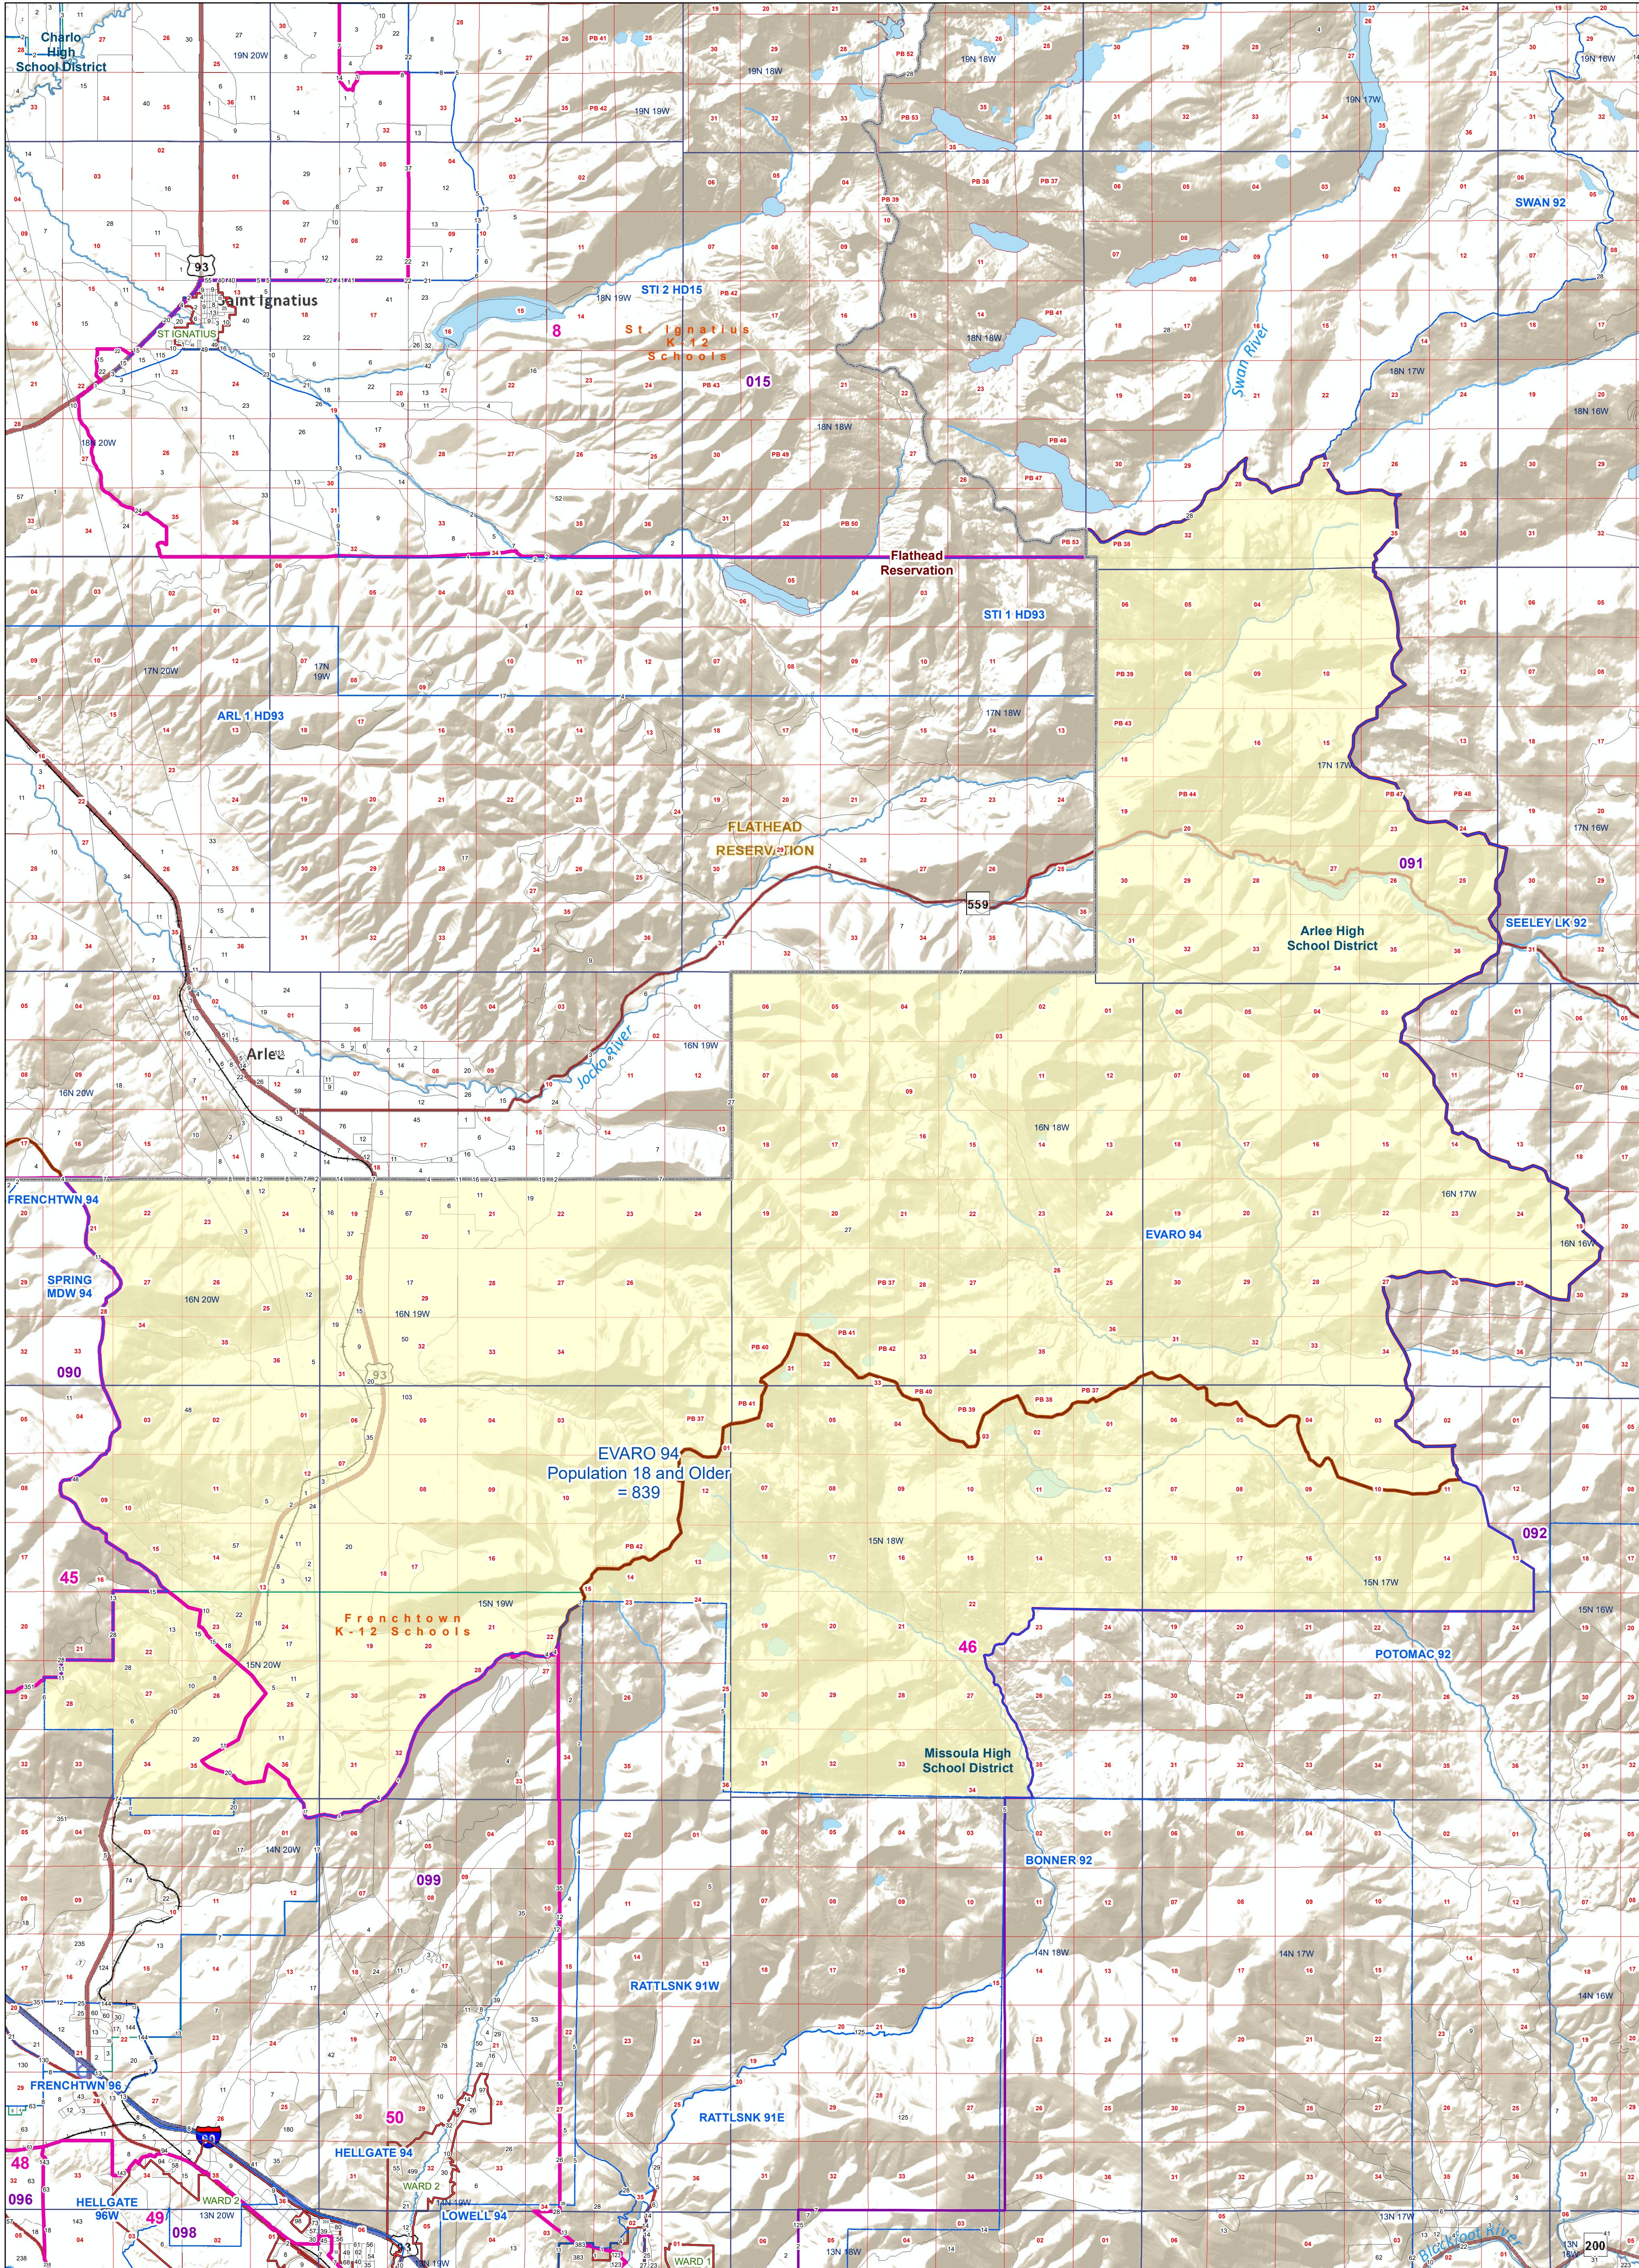

# Missoula County: EVARO 94 Voting Precincts and Legislative Districts

- Voting Precincts
- Tribal Nations Reservations
- 2020 Census Blocks with Population 18 and Older Labeled
- Senate
- Secondary School Districts
- Township Boundary
- House
- Elementary School Districts
- Section Boundary
- Incorporated Cities and Towns
- Unified (K-12) School Districts
- Wards

Voting Precincts  
 Montana State Library  
 Created on 3/13/2023  
 Meghan Burns | GeoEnabledElections@mt.gov  
<https://geoenabled-elections-montana.hub.arcgis.com/>