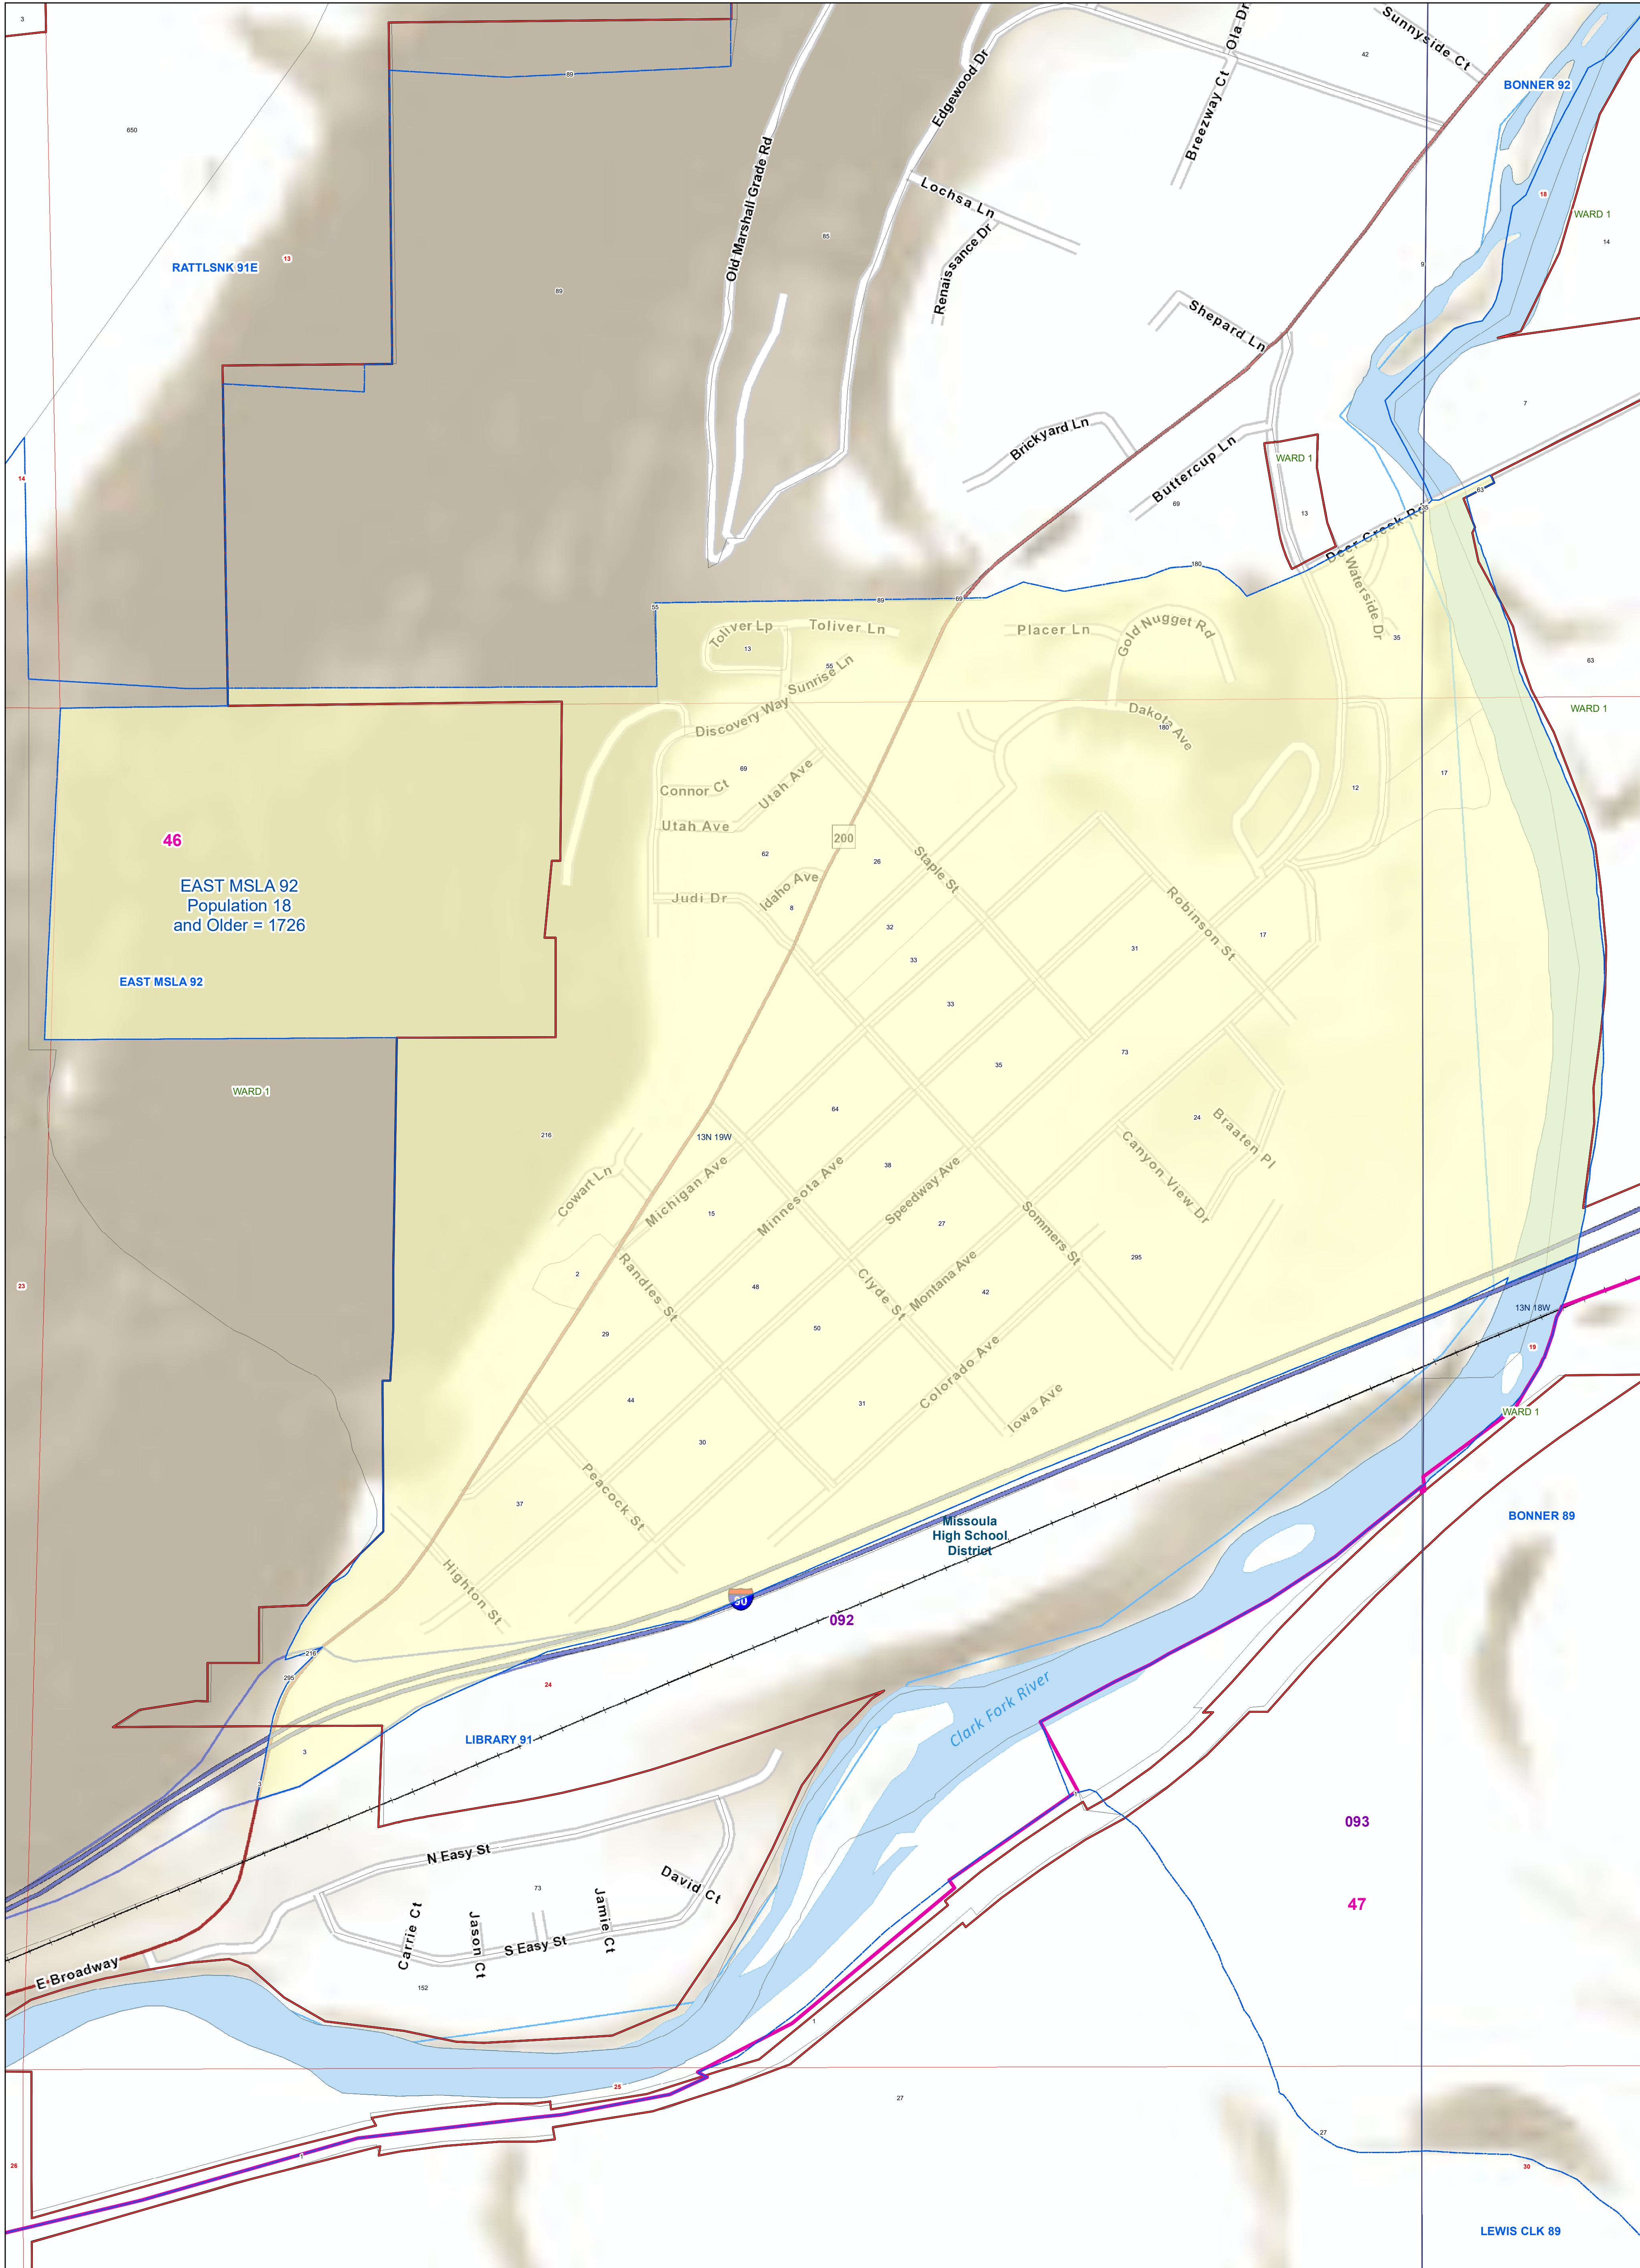

Missoula County: EAST MSLA 92 Voting Precincts and Legislative Districts

46
EAST MSLA 92
Population 18
and Older = 1726

- Voting Precincts
- Tribal Nations Reservations
- 2020 Census Blocks with Population 18 and Older Labeled
- Senate
- Secondary School Districts
- Township Boundary
- House
- Elementary School Districts
- Unified (K-12) School Districts
- Incorporated Cities and Towns
- Section Boundary
- Wards