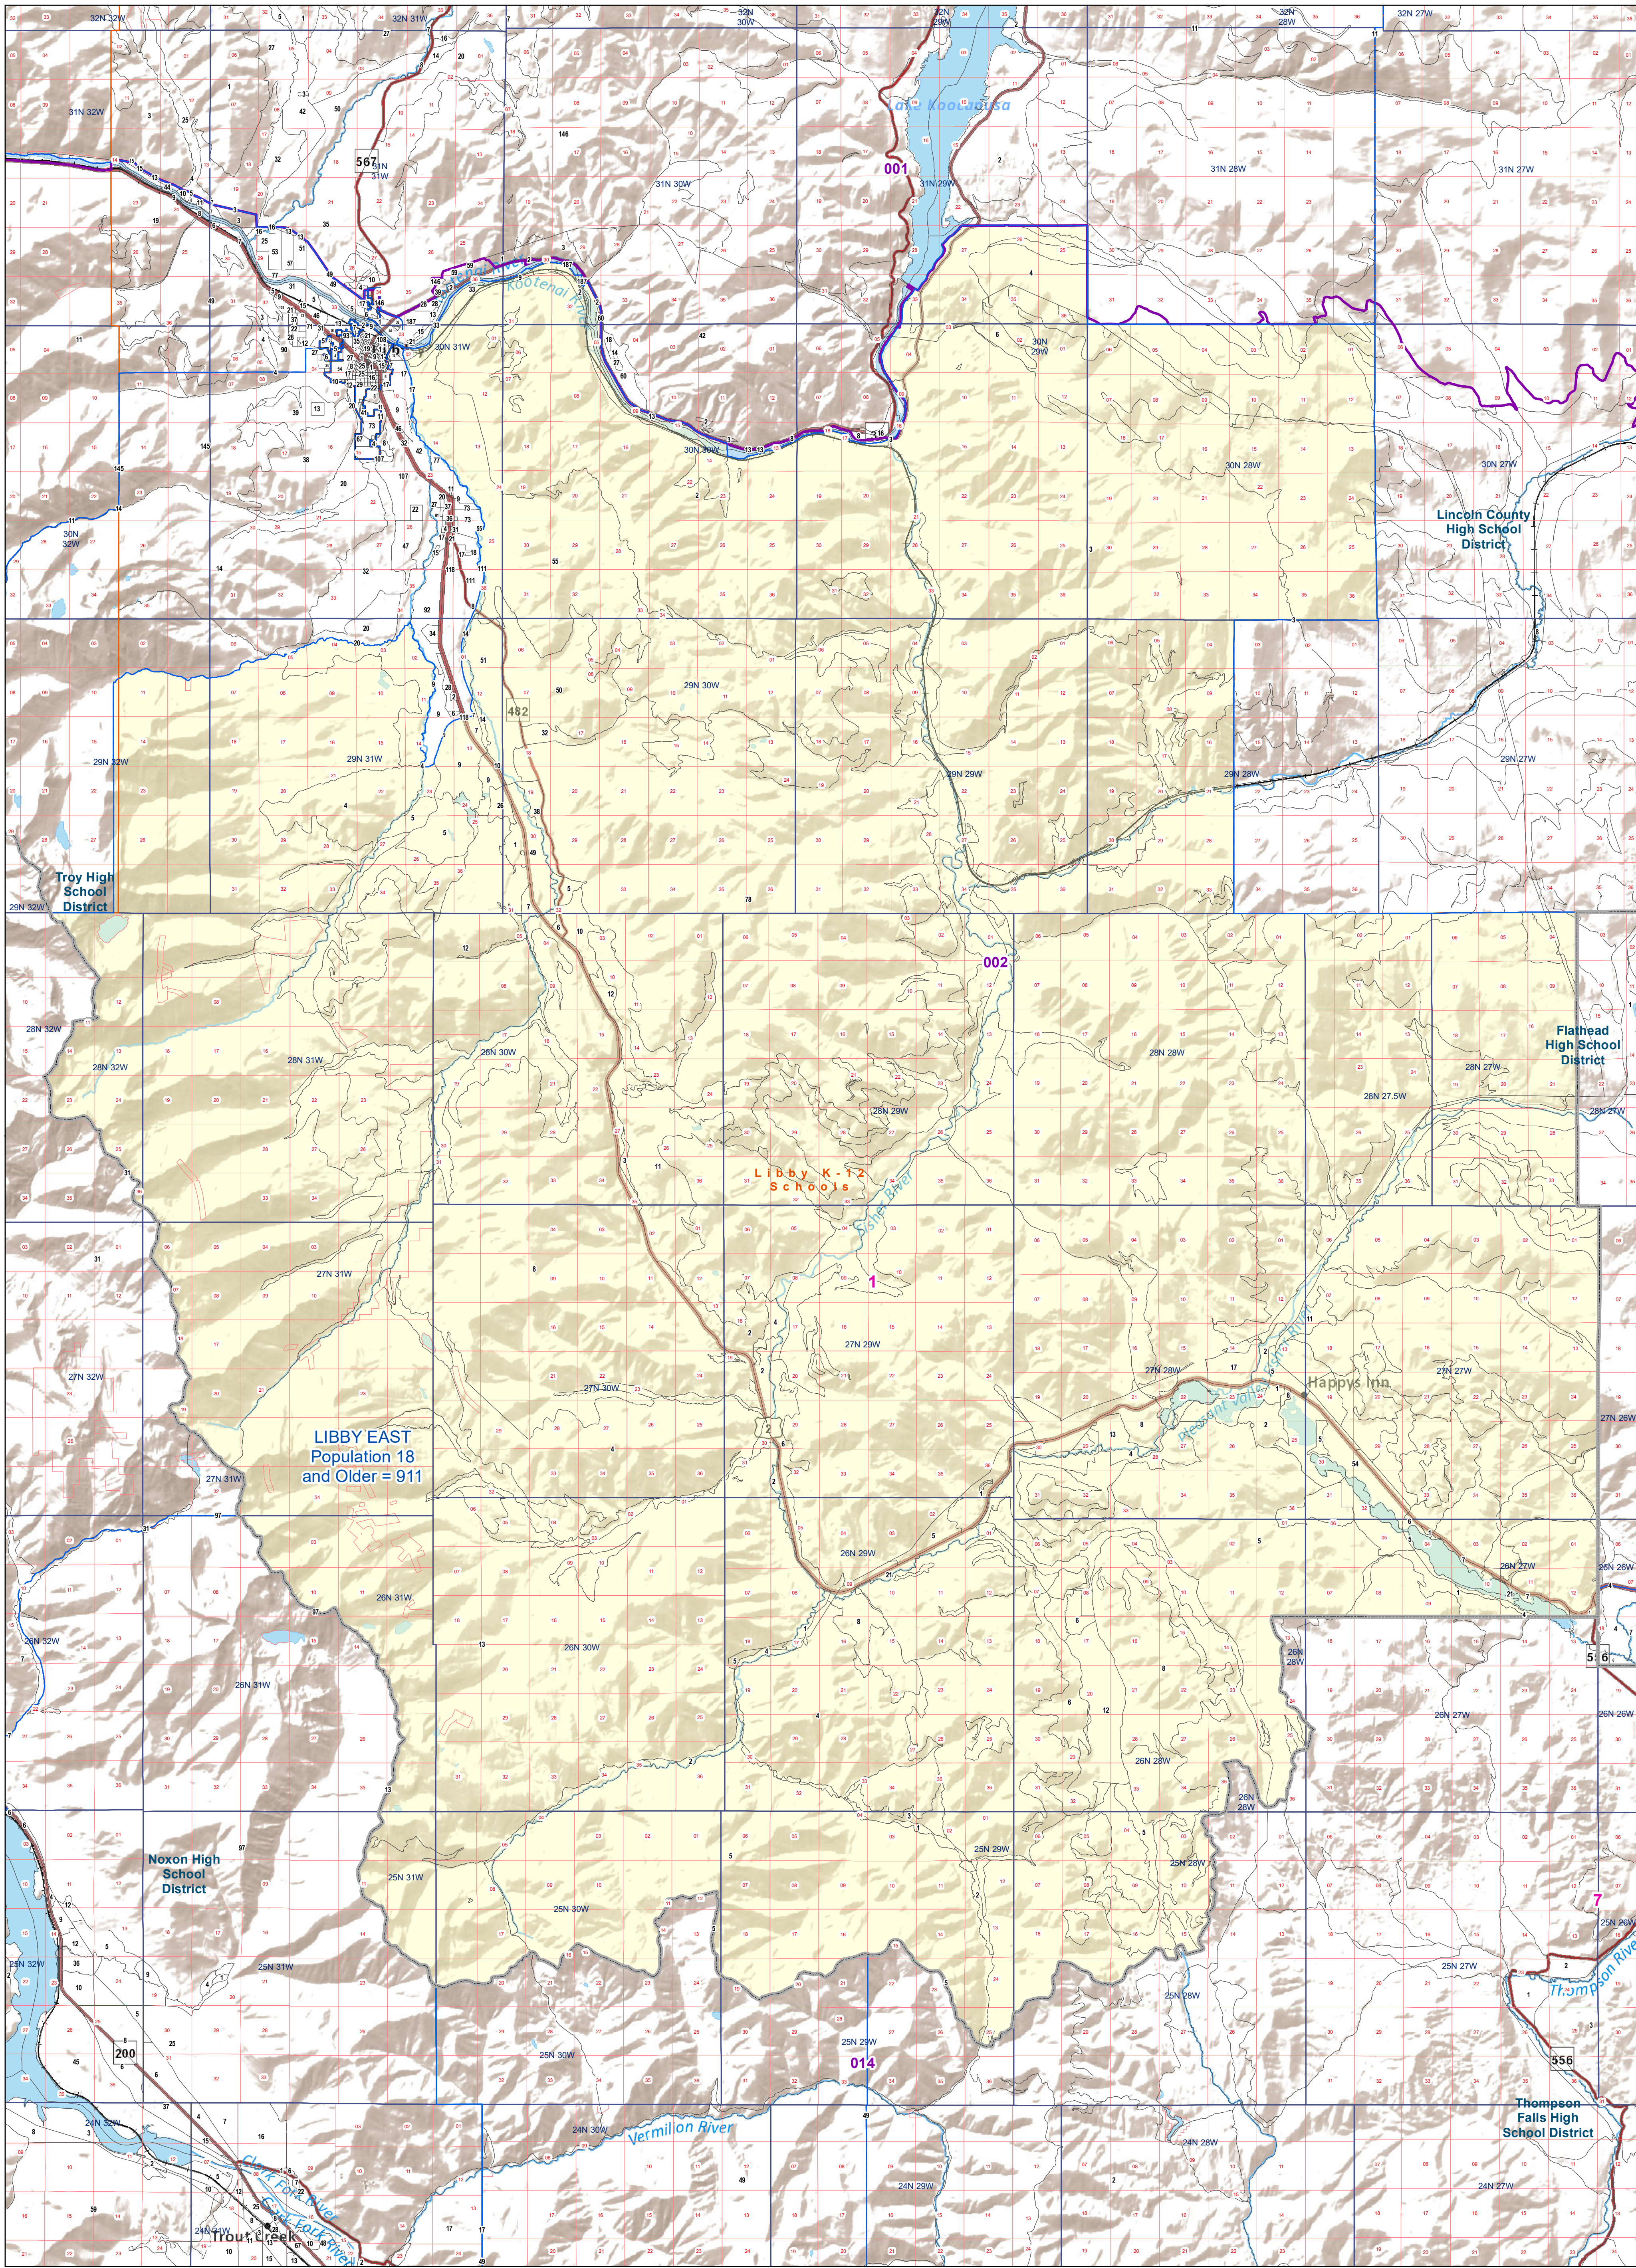

Lincoln County: LIBBY EAST

Voting Precincts and Legislative Districts

- Voting Precincts
- Senate
- House
- Incorporated Cities and Towns
- Wards
- Tribal Nations Reservations
- Unified (K-12) School Districts
- Secondary School Districts
- Elementary School Districts
- 2020 Census Blocks with Population 18 and Older Labeled
- Township Boundary
- Section Boundary

Voting Precincts
 Montana State Library
 Created on 3/12/2023
 Meghan Burns | GeoEnabledElections@mt.gov
<https://geoenabled-elections-montana.hub.arcgis.com/>