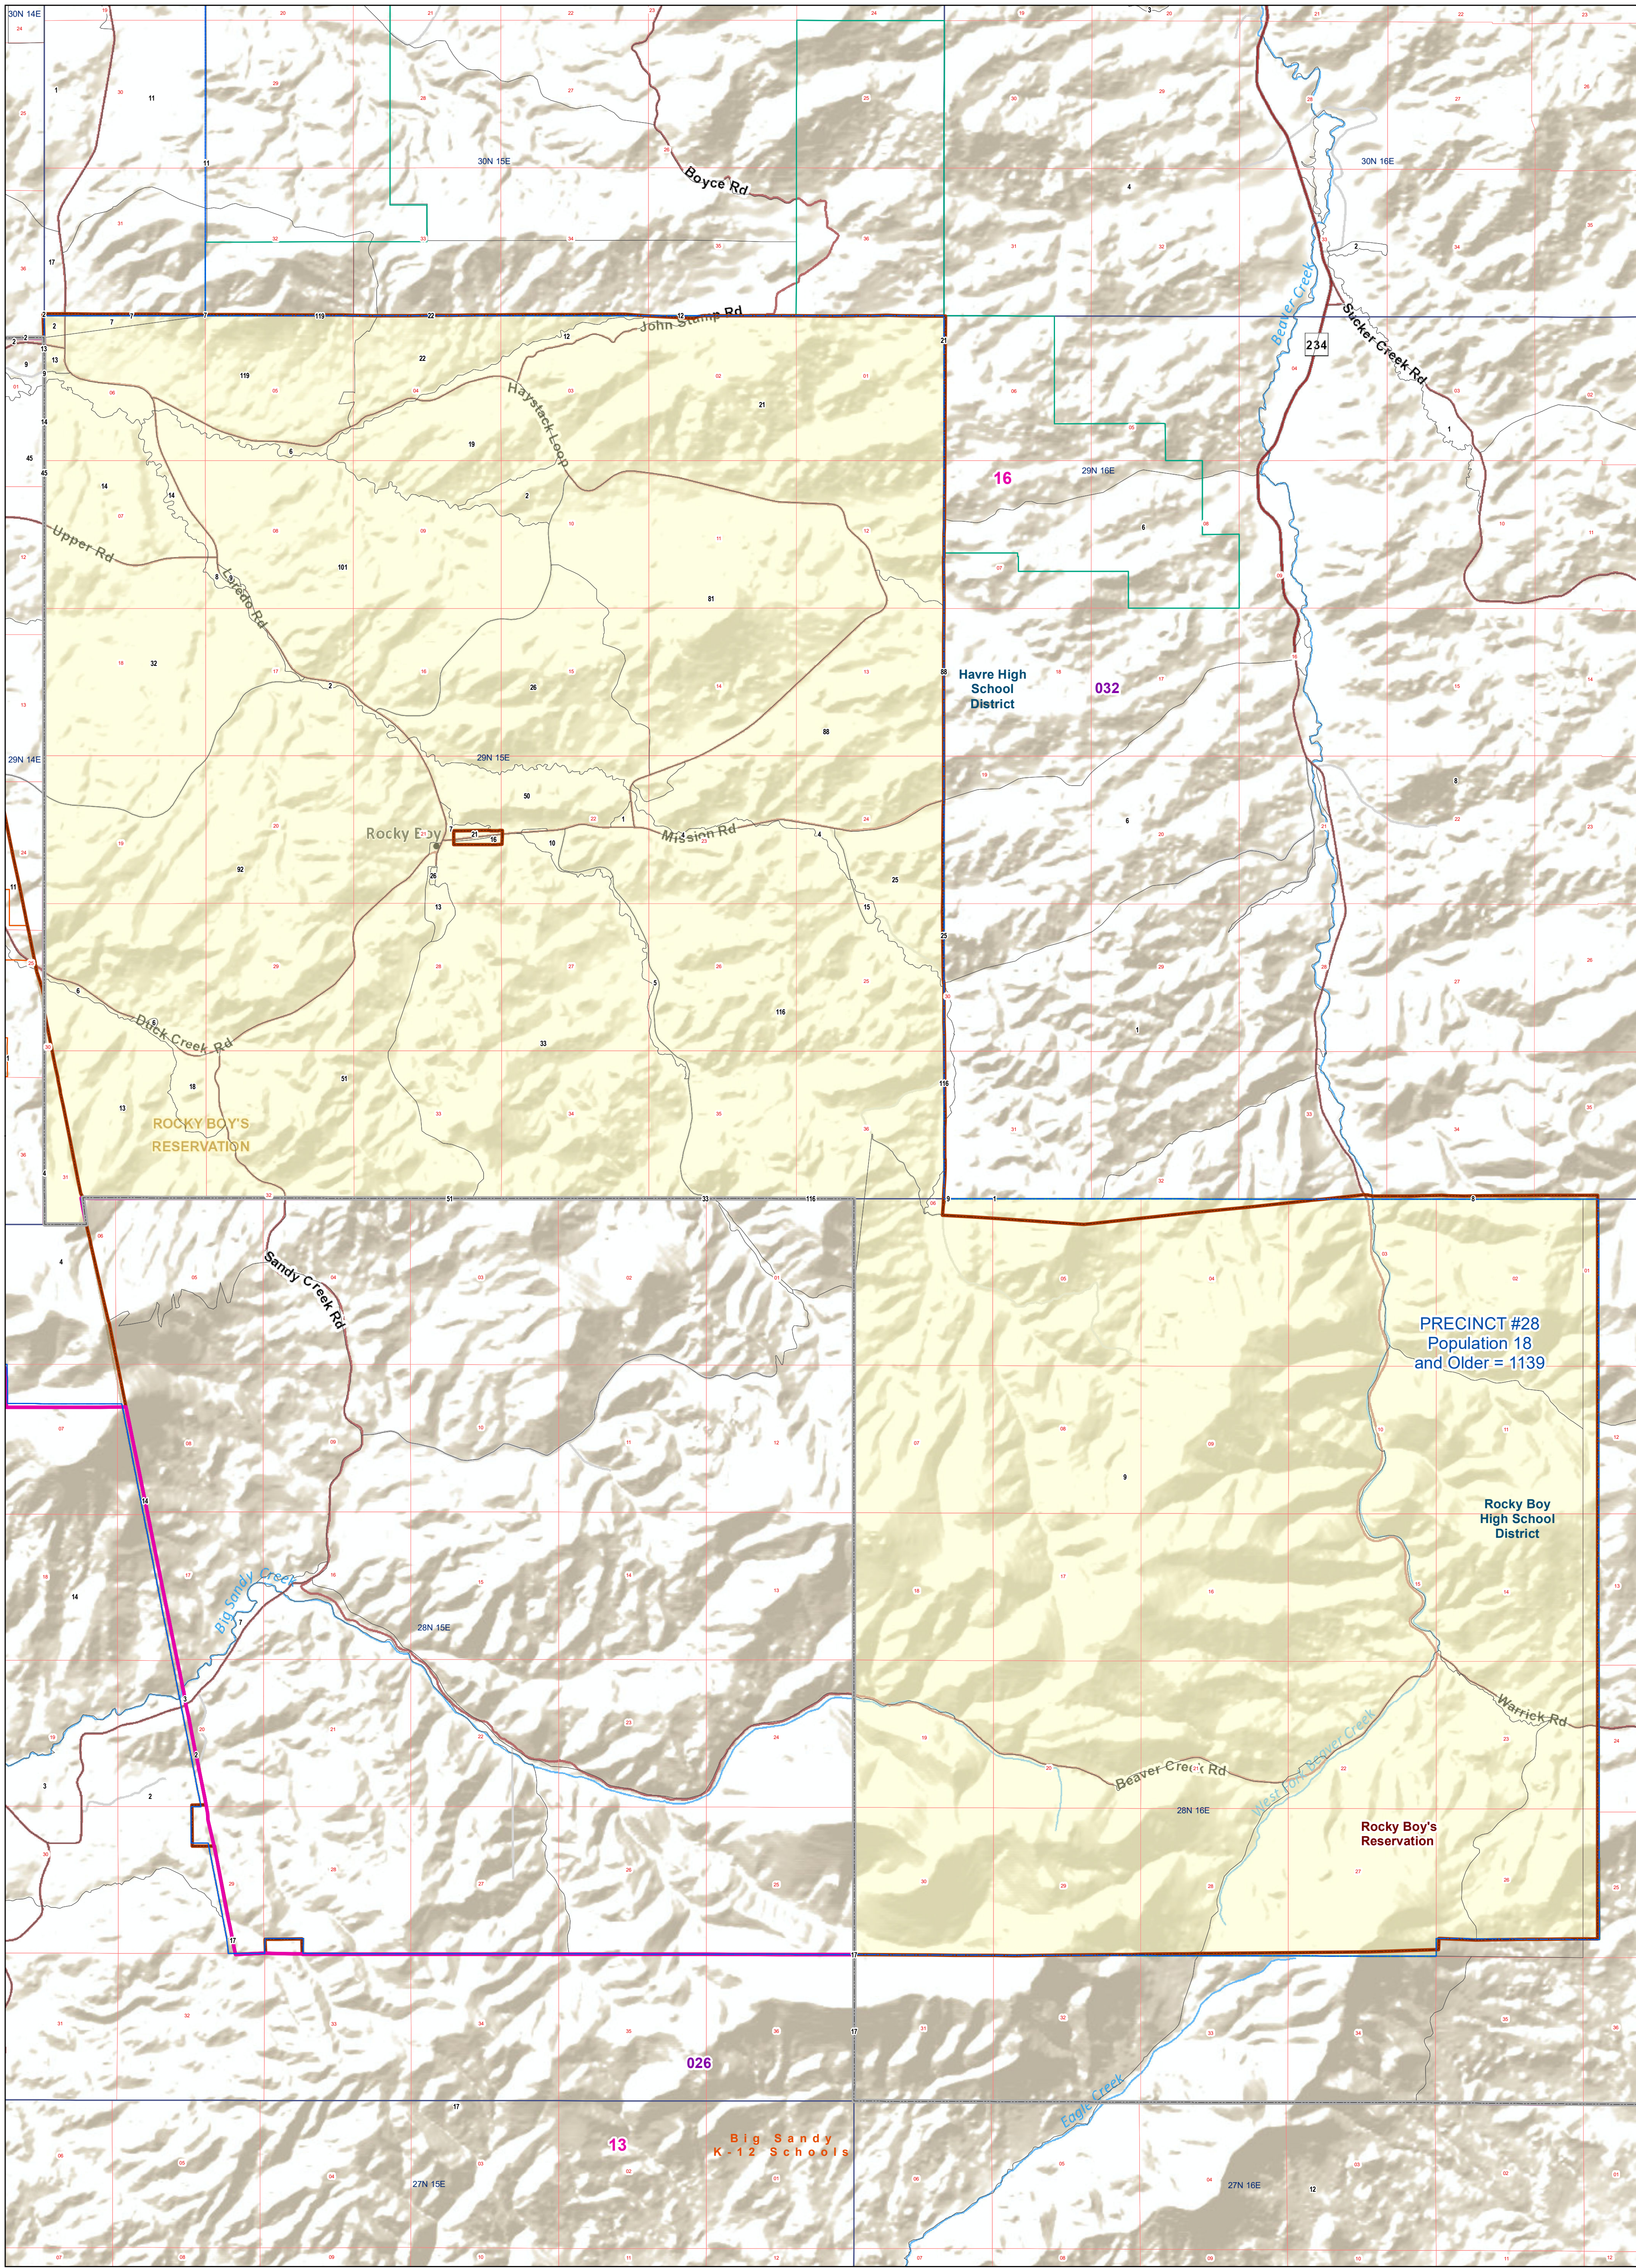

Hill County: PRECINCT #28

Voting Precincts and Legislative Districts

PRECINCT #28
Population 18
and Older = 1139

**Rocky Boy
High School
District**

**Rocky Boy's
Reservation**

**Big Sandy
K-12
Schools**

- Voting Precincts
- Tribal Nations Reservations
- 2020 Census Blocks with Population 18 and Older Labeled
- Senate
- Unified (K-12) School Districts
- Township Boundary
- House
- Secondary School Districts
- Section Boundary
- Incorporated Cities and Towns
- Elementary School Districts
- Wards