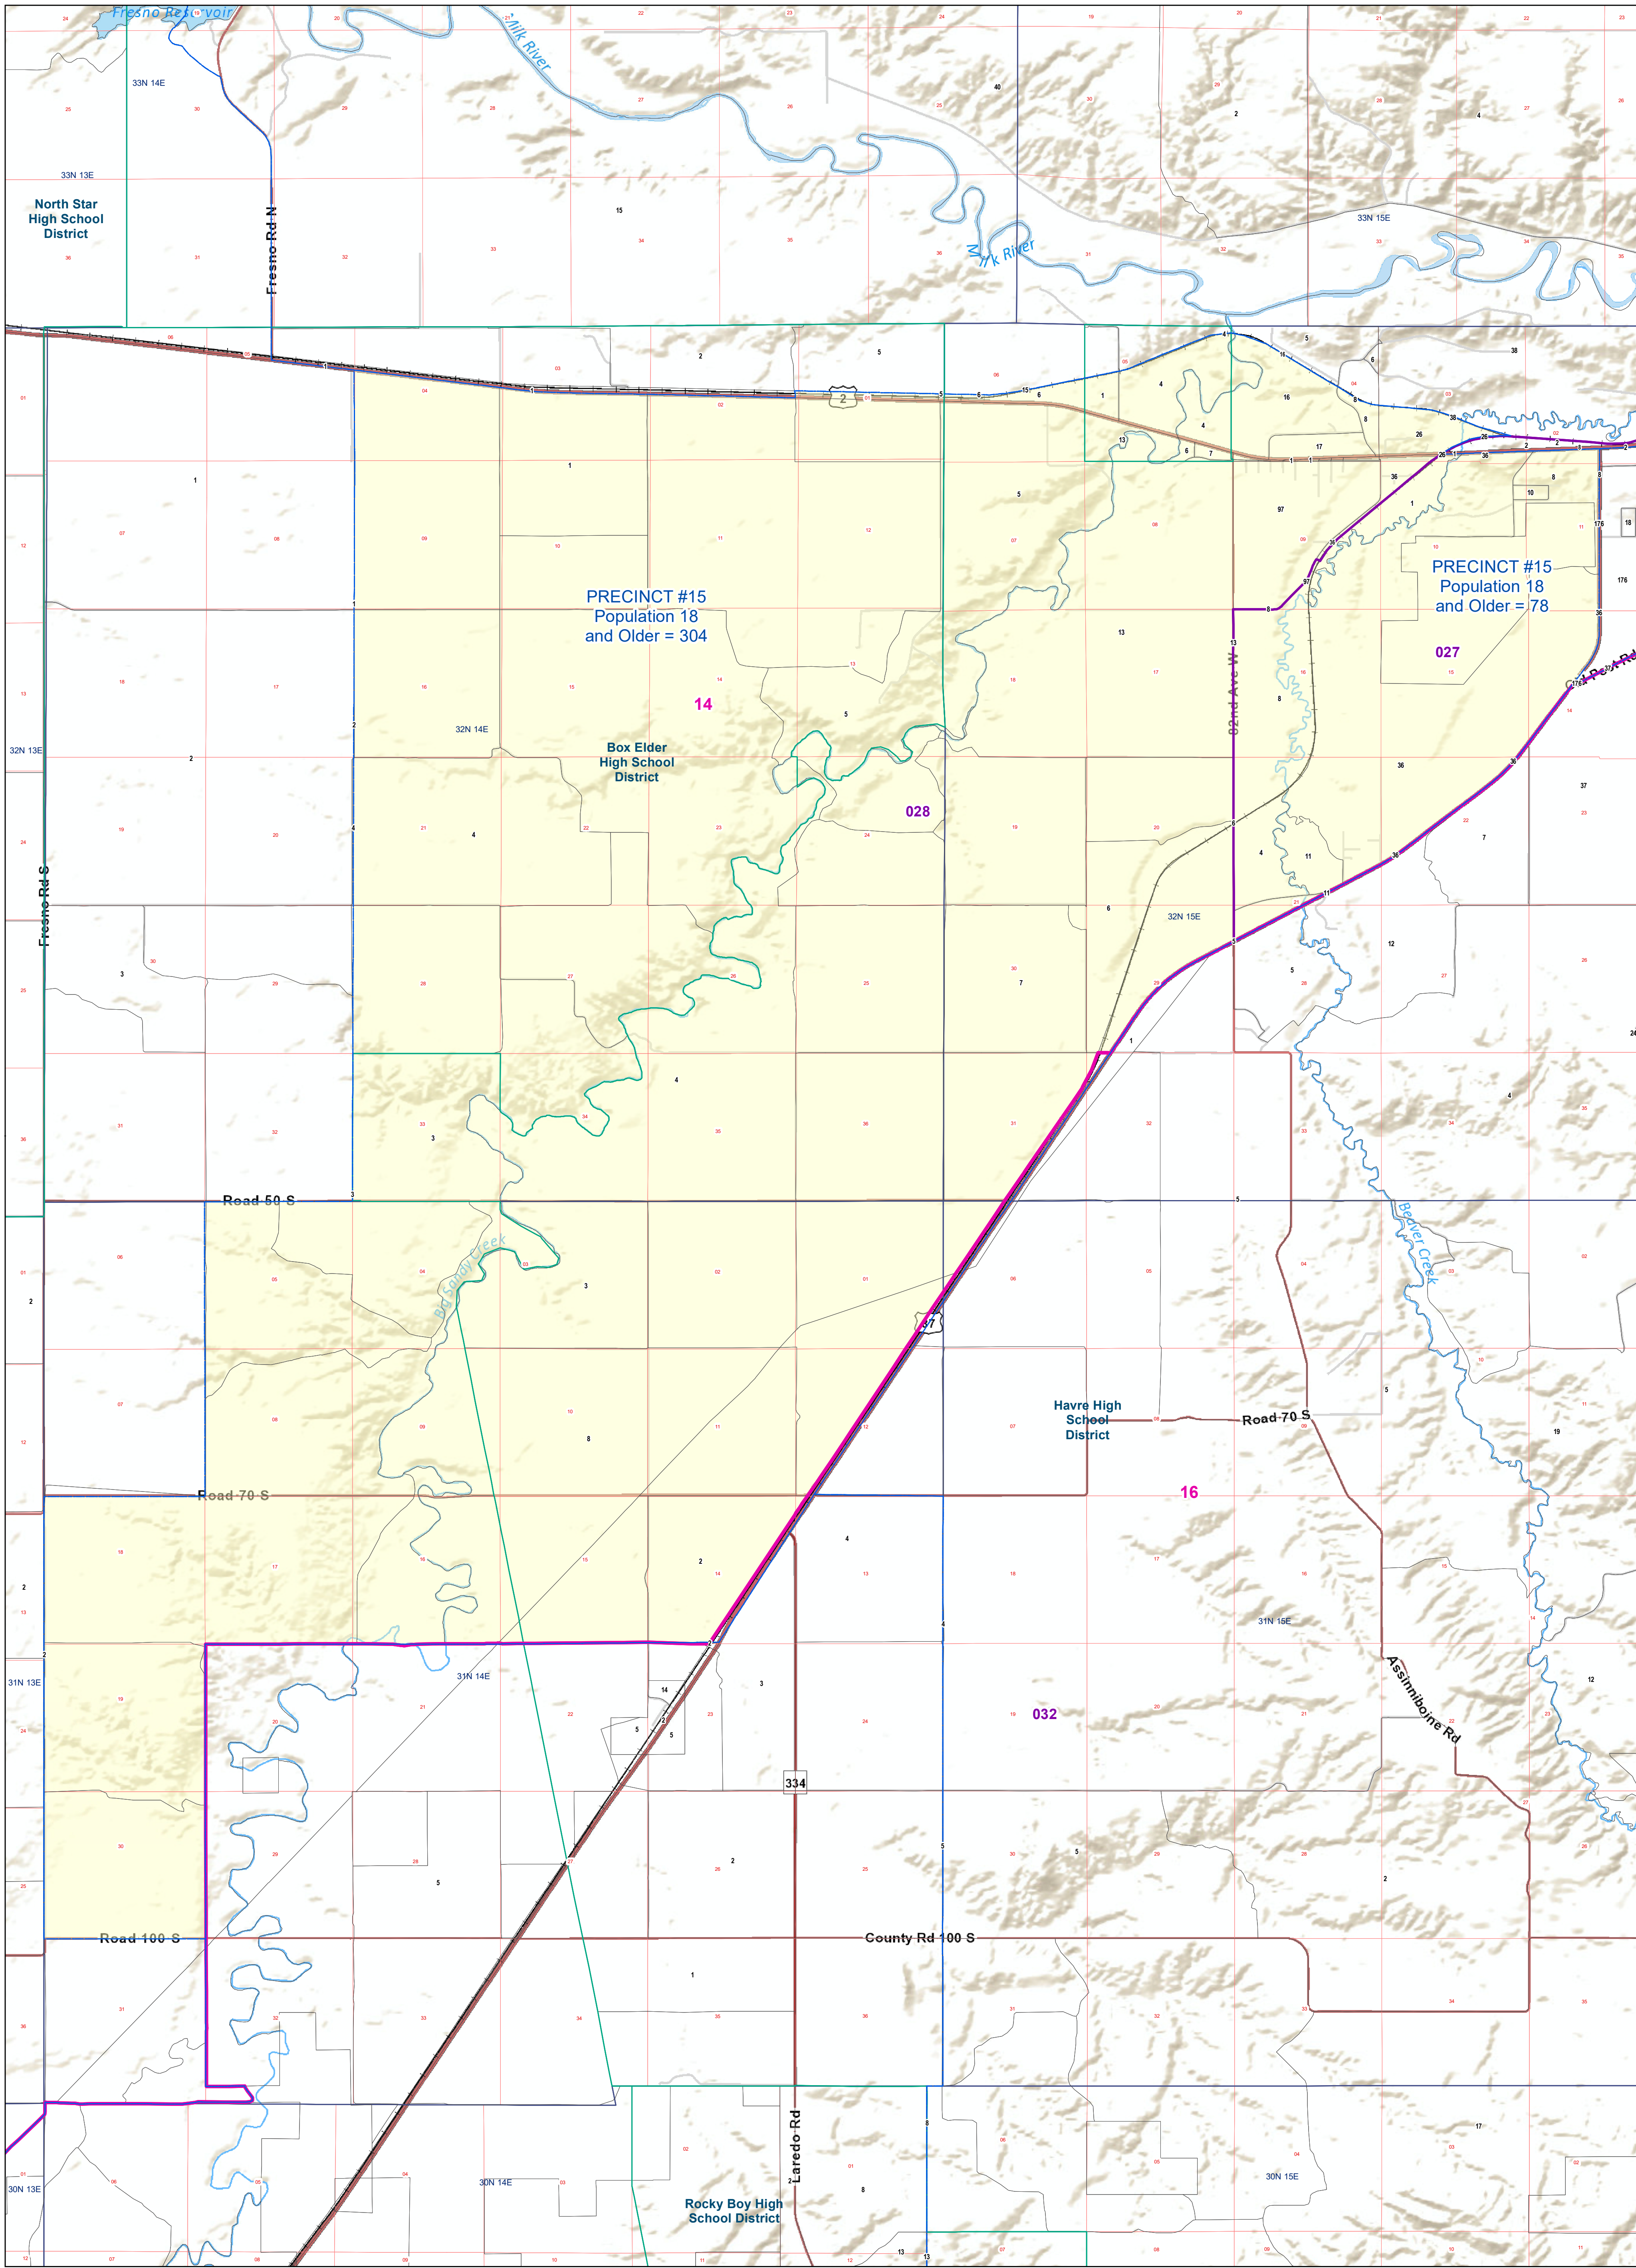

Hill County: PRECINCT #15

Voting Precincts and Legislative Districts

PRECINCT #15
Population 18
and Older = 304

PRECINCT #15
Population 18
and Older = 78

Box Elder
High School
District

Havre High
School
District

Rocky Boy High
School District

- Voting Precincts
- Tribal Nations Reservations
- 2020 Census Blocks with Population 18 and Older Labeled
- Senate
- Unified (K-12) School Districts
- Township Boundary
- House
- Secondary School Districts
- Section Boundary
- Incorporated Cities and Towns
- Elementary School Districts
- Wards