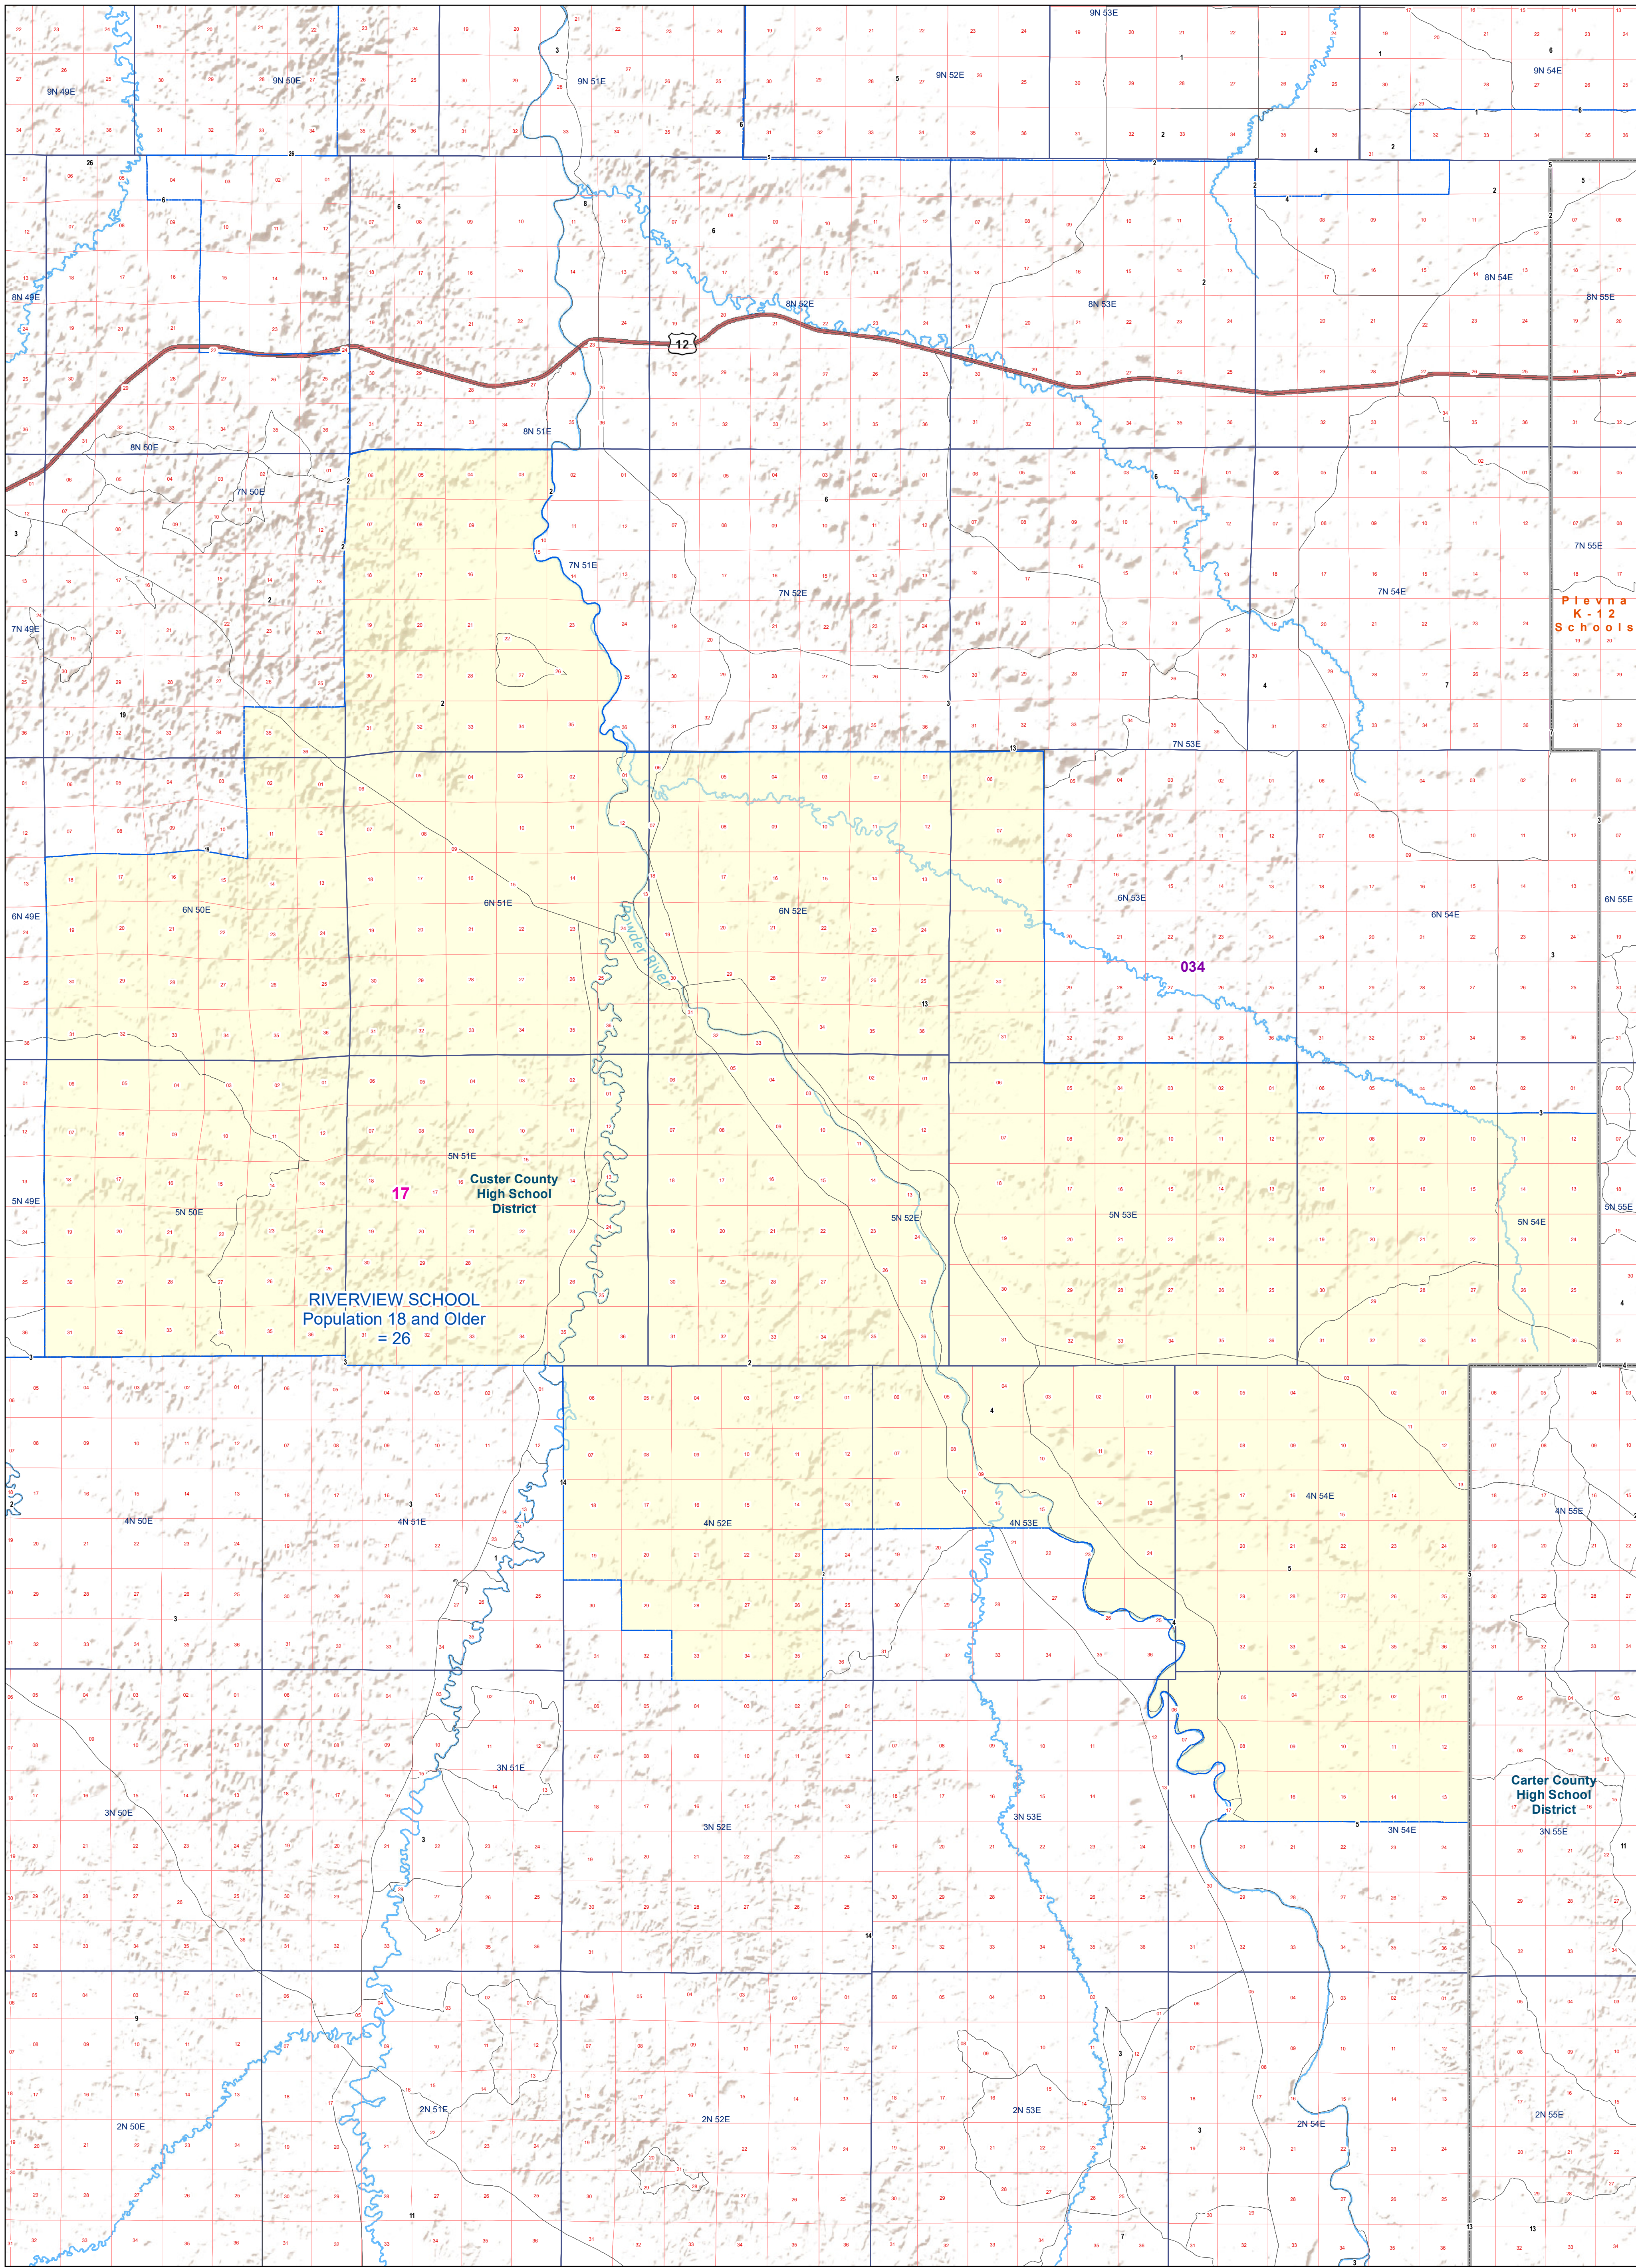

Custer County: RIVERVIEW SCHOOL

Voting Precincts and Legislative Districts

- Voting Precincts
- Tribal Nations Reservations
- 2020 Census Blocks with Population 18 and Older Labeled
- Senate
- Unified (K-12) School Districts
- Township Boundary
- House
- Secondary School Districts
- Section Boundary
- Incorporated Cities and Towns
- Elementary School Districts
- Wards

Voting Precincts
 Montana State Library
 Created on 3/12/2023
 Meghan Burns | GeoEnabledElections@mt.gov
<https://geoenabled-elections-montana.hub.arcgis.com/>