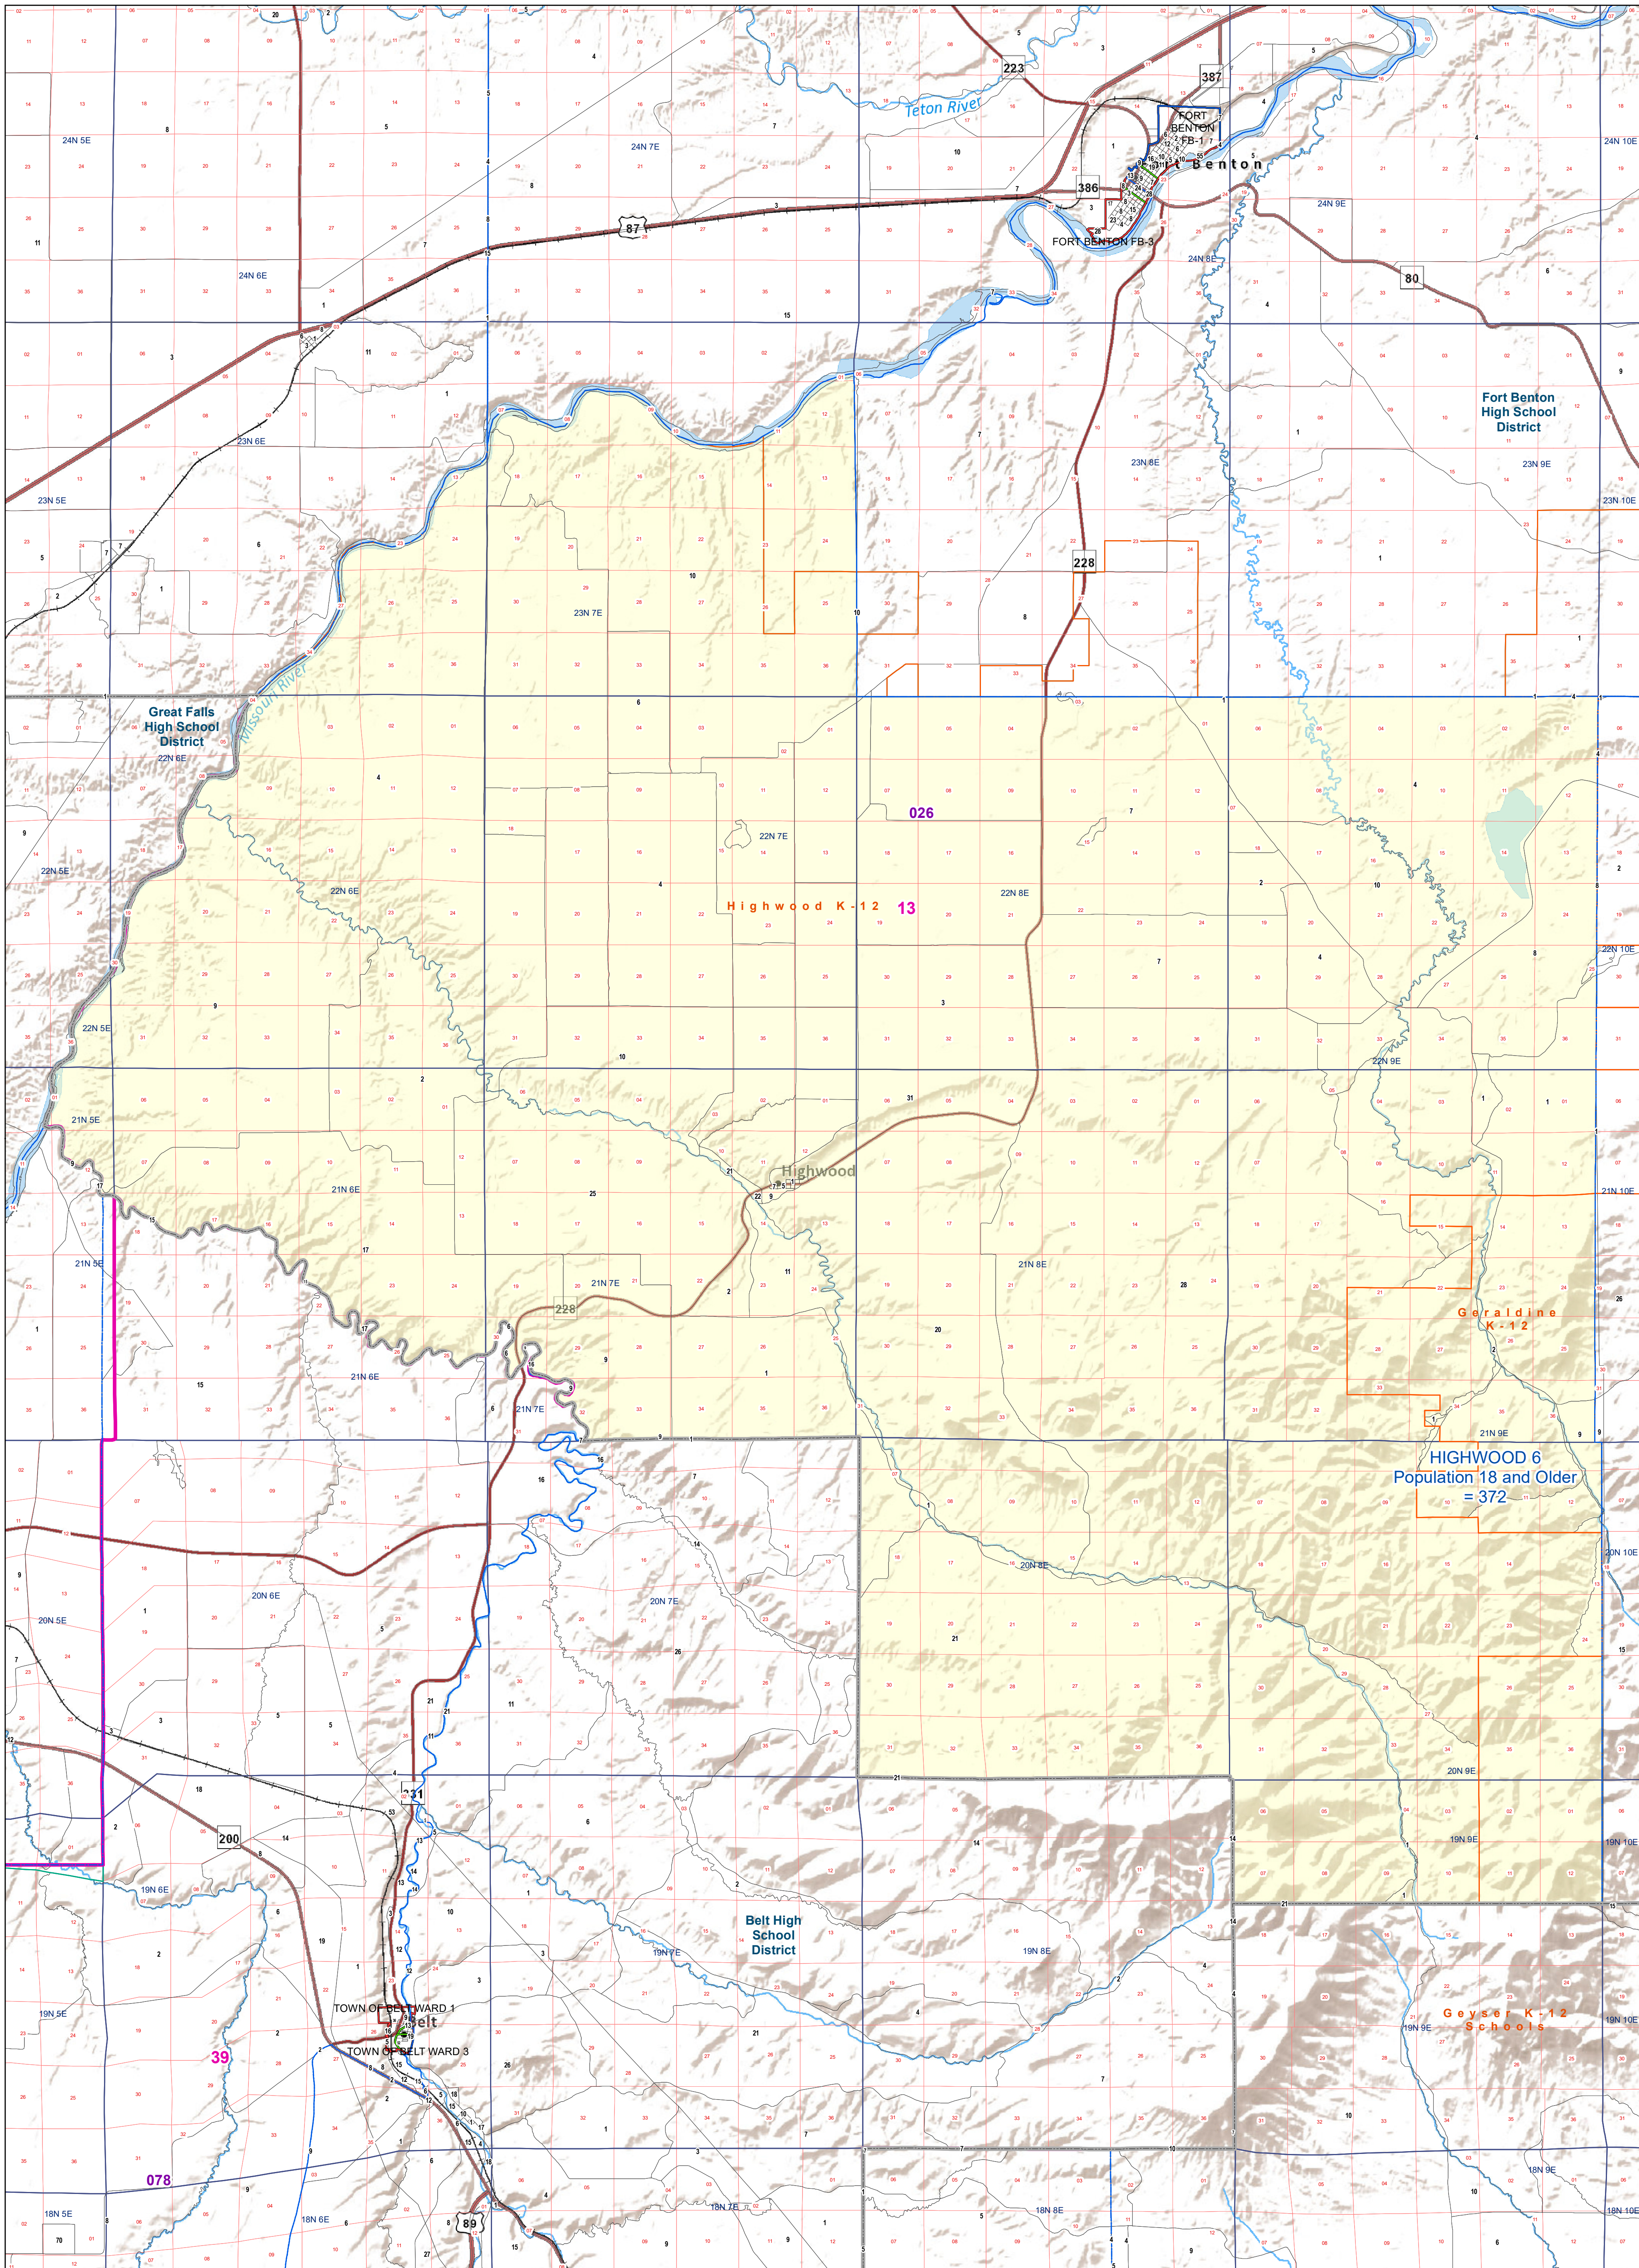

Chouteau County: HIGHWOOD 6 Voting Precincts and Legislative Districts

- Voting Precincts
- Senate
- House
- Incorporated Cities and Towns
- Wards
- Tribal Nations Reservations
- Unified (K-12) School Districts
- Secondary School Districts
- Elementary School Districts
- 2020 Census Blocks with Population 18 and Older Labeled
- Township Boundary
- Section Boundary

Voting Precincts
 Montana State Library
 Created on 3/12/2023
 Meghan Burns | GeoEnabledElections@mt.gov
<https://geoenabled-elections-montana.hub.arcgis.com/>