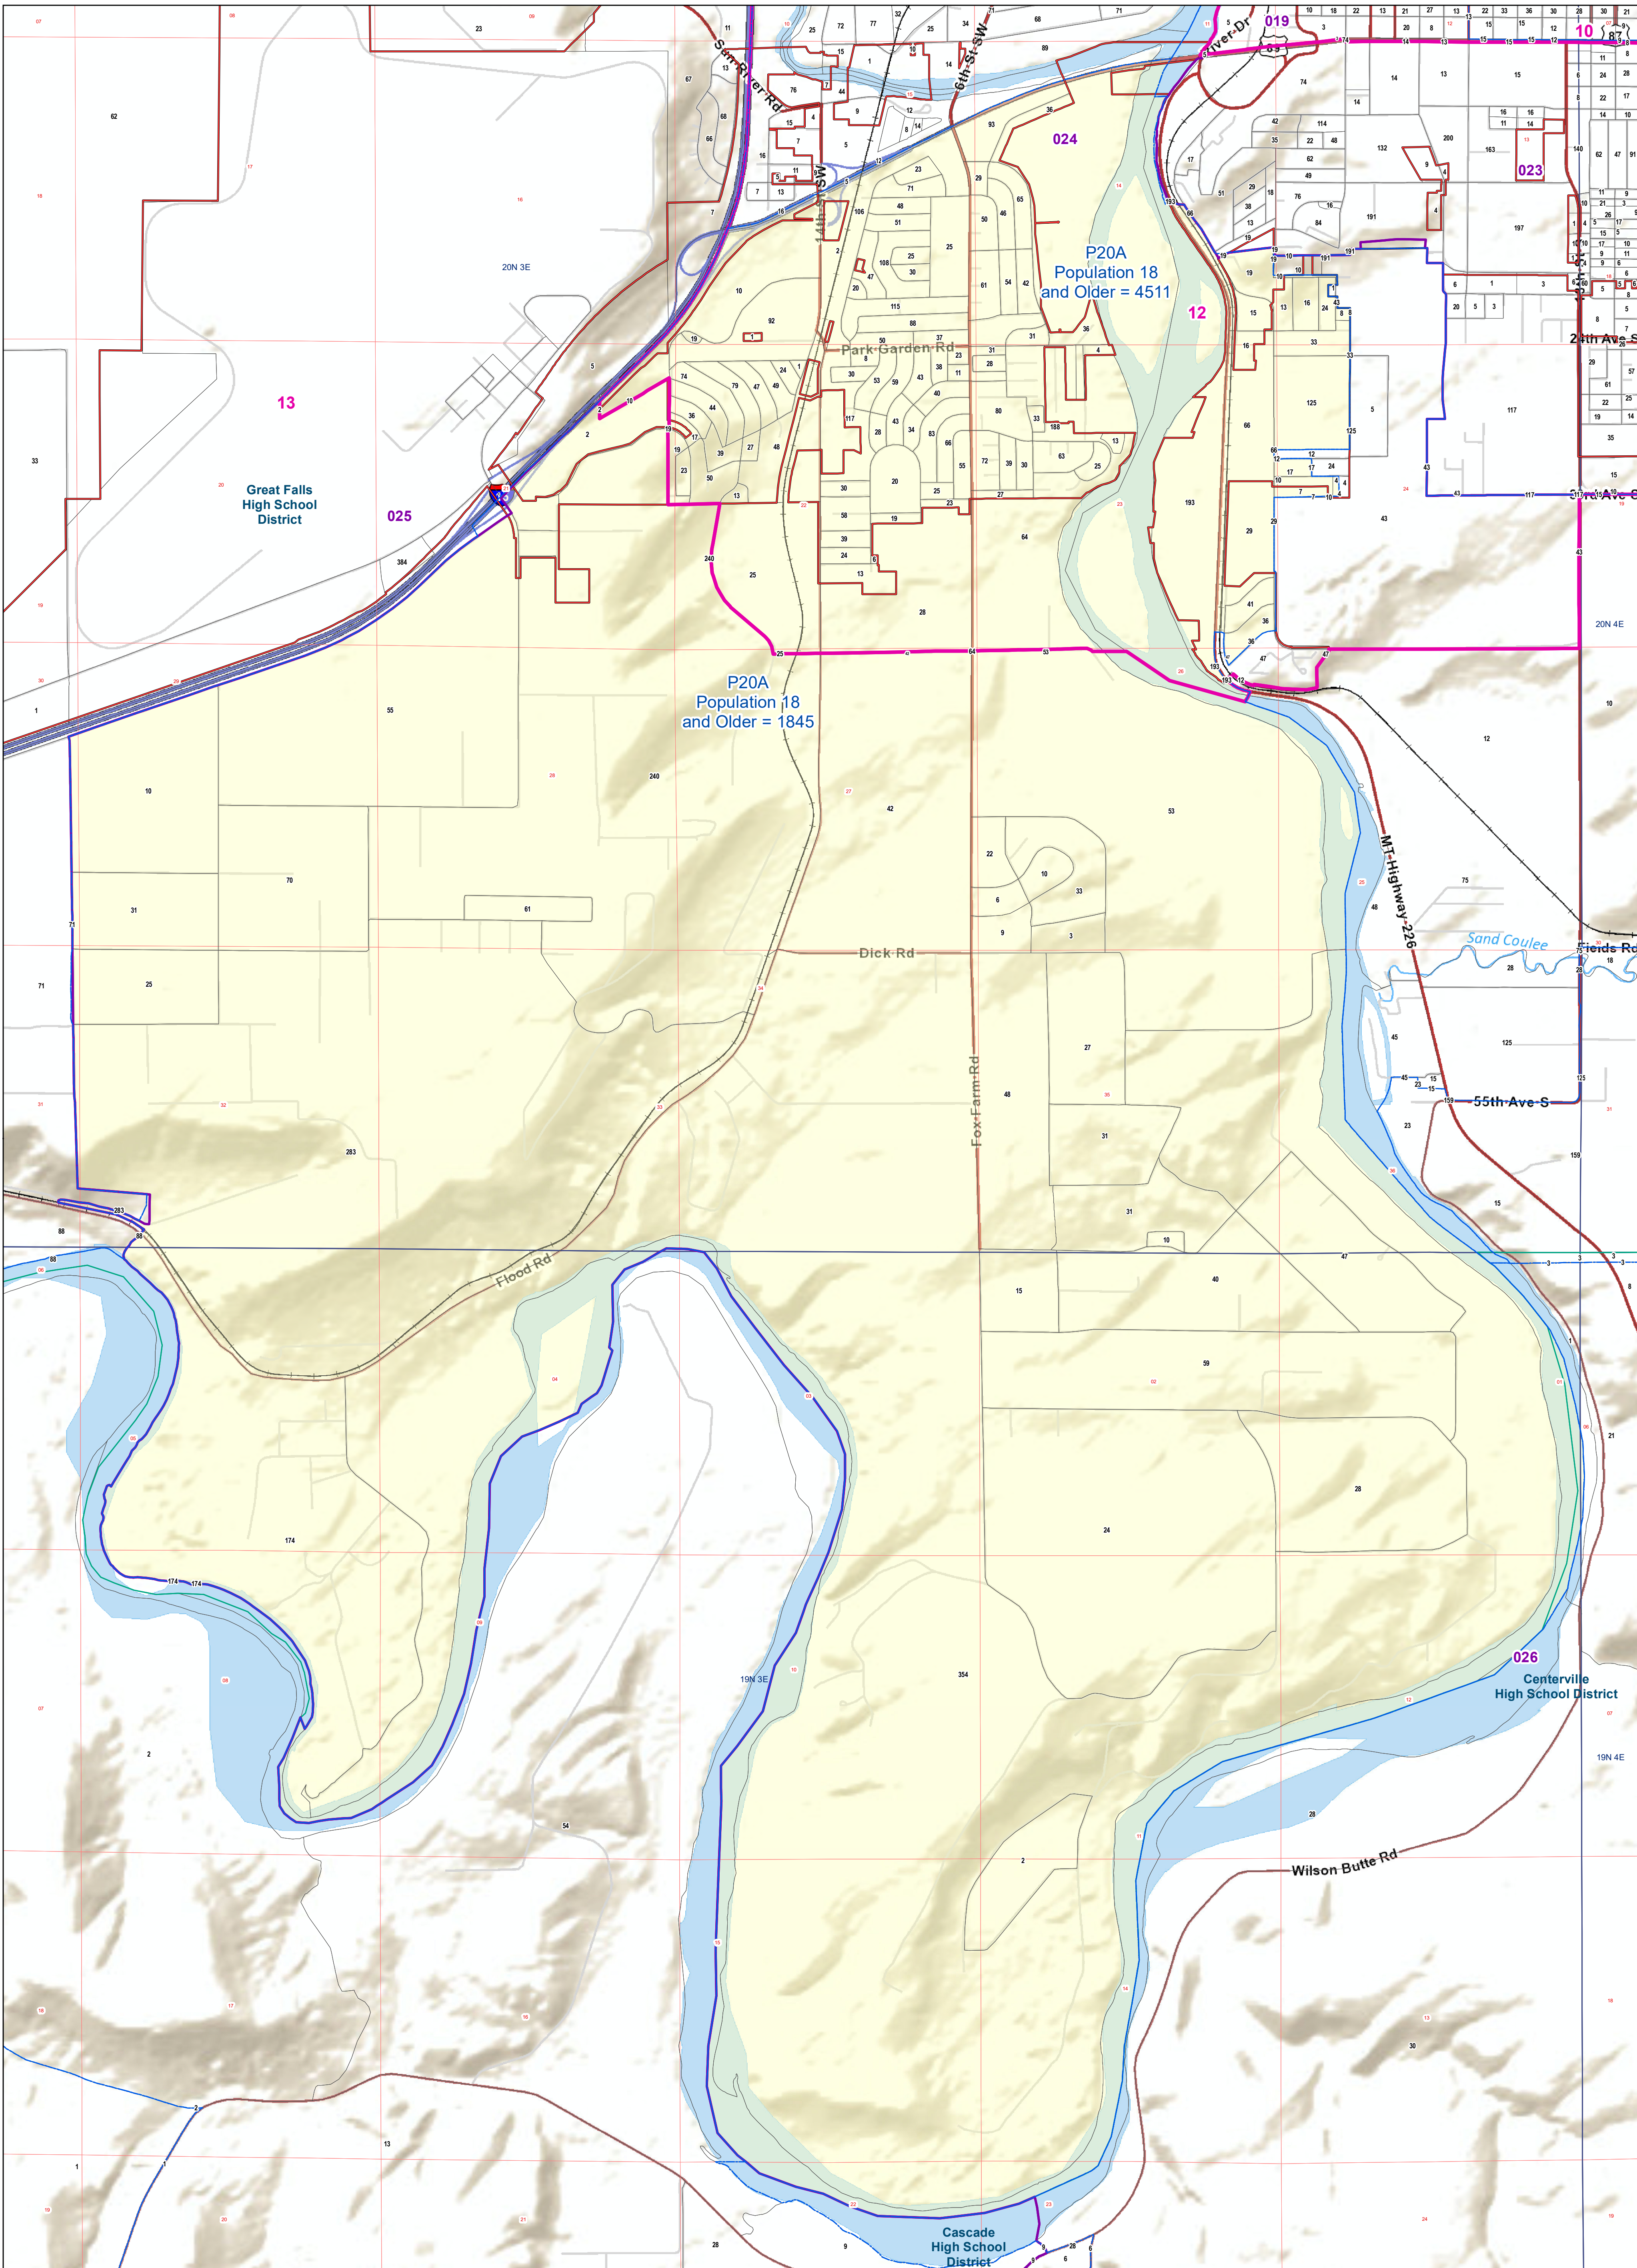

Cascade County: P20A

Voting Precincts and Legislative Districts

- Voting Precincts
- Tribal Nations Reservations
- 2020 Census Blocks with Population 18 and Older Labeled
- Senate
- Unified (K-12) School Districts
- Township Boundary
- House
- Secondary School Districts
- Section Boundary
- Incorporated Cities and Towns
- Elementary School Districts
- Wards

Voting Precincts
 Montana State Library
 Created on 3/12/2023
 Meghan Burns | GeoEnabledElections@mt.gov
<https://geoenabled-elections-montana.hub.arcgis.com/>