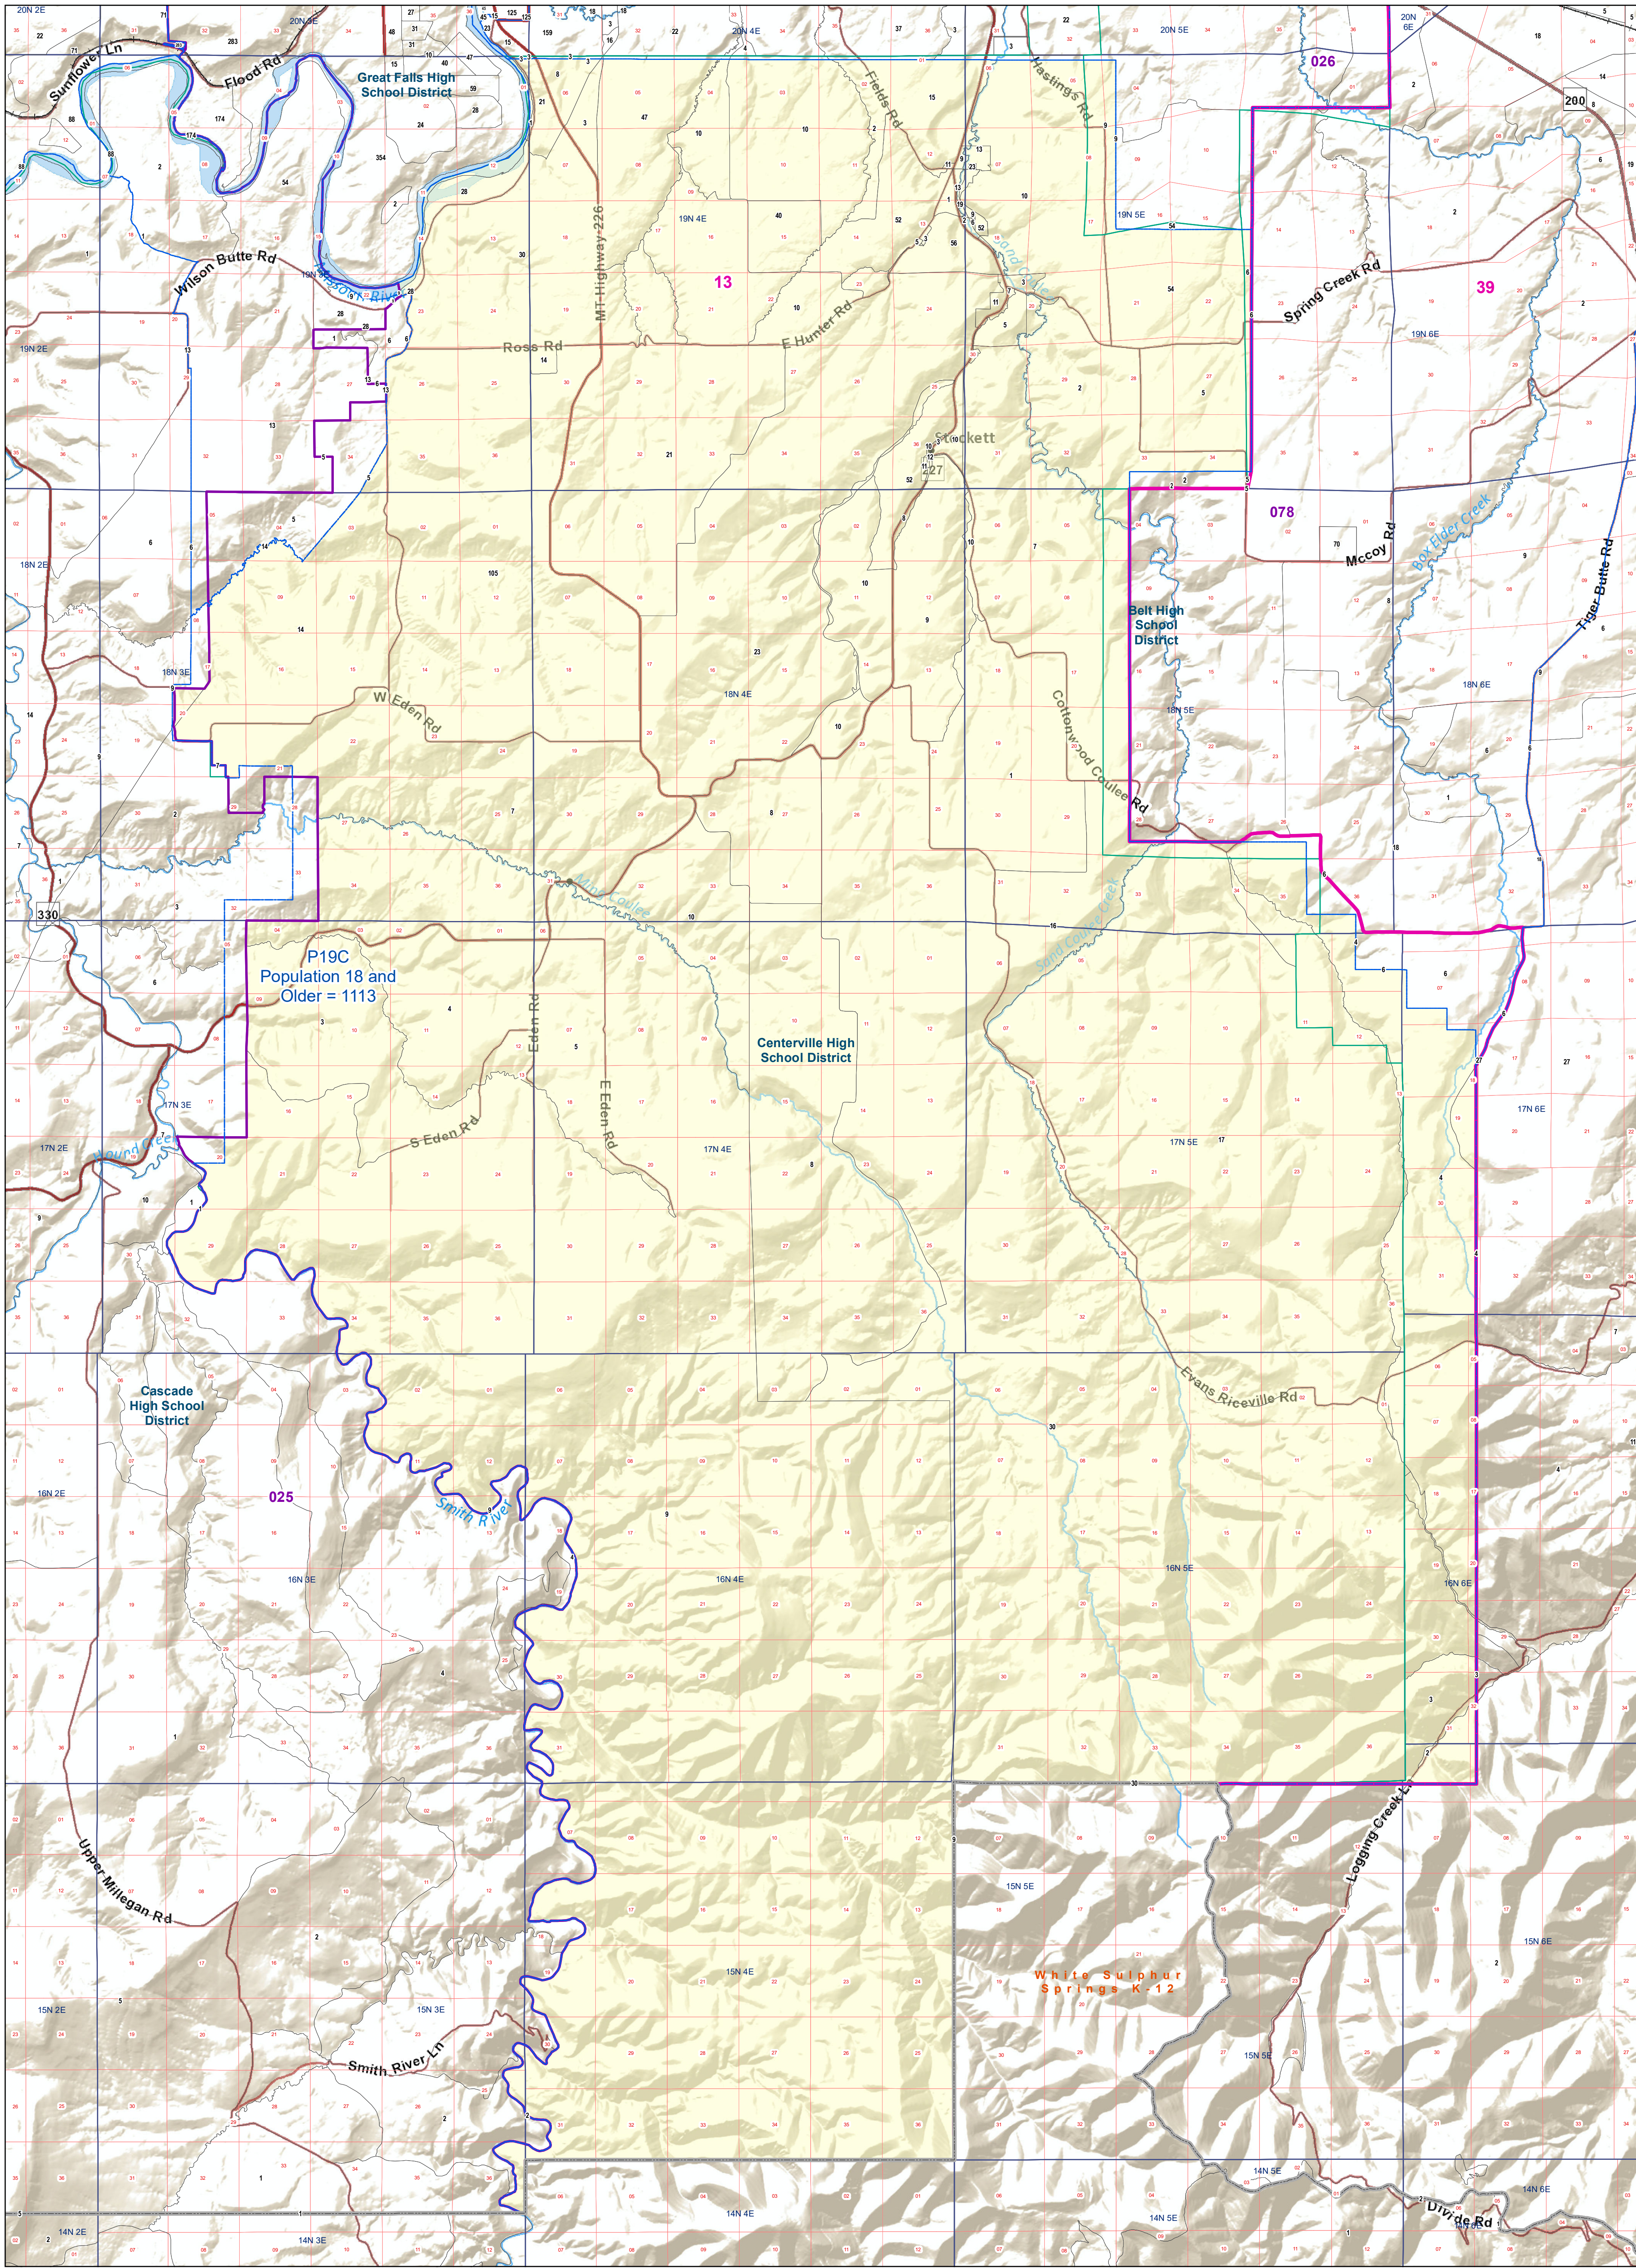

Cascade County: P19C

Voting Precincts and Legislative Districts

P19C
Population 18 and
Older = 1113

- Voting Precincts
- Tribal Nations Reservations
- 2020 Census Blocks with Population 18 and Older Labeled
- Senate
- Unified (K-12) School Districts
- Township Boundary
- House
- Secondary School Districts
- Section Boundary
- Incorporated Cities and Towns
- Elementary School Districts
- Wards

Voting Precincts
Montana State Library
Created on 3/12/2023
Meghan Burns | GeoEnabledElections@mt.gov
<https://geoenabled-elections-montana.hub.arcgis.com/>