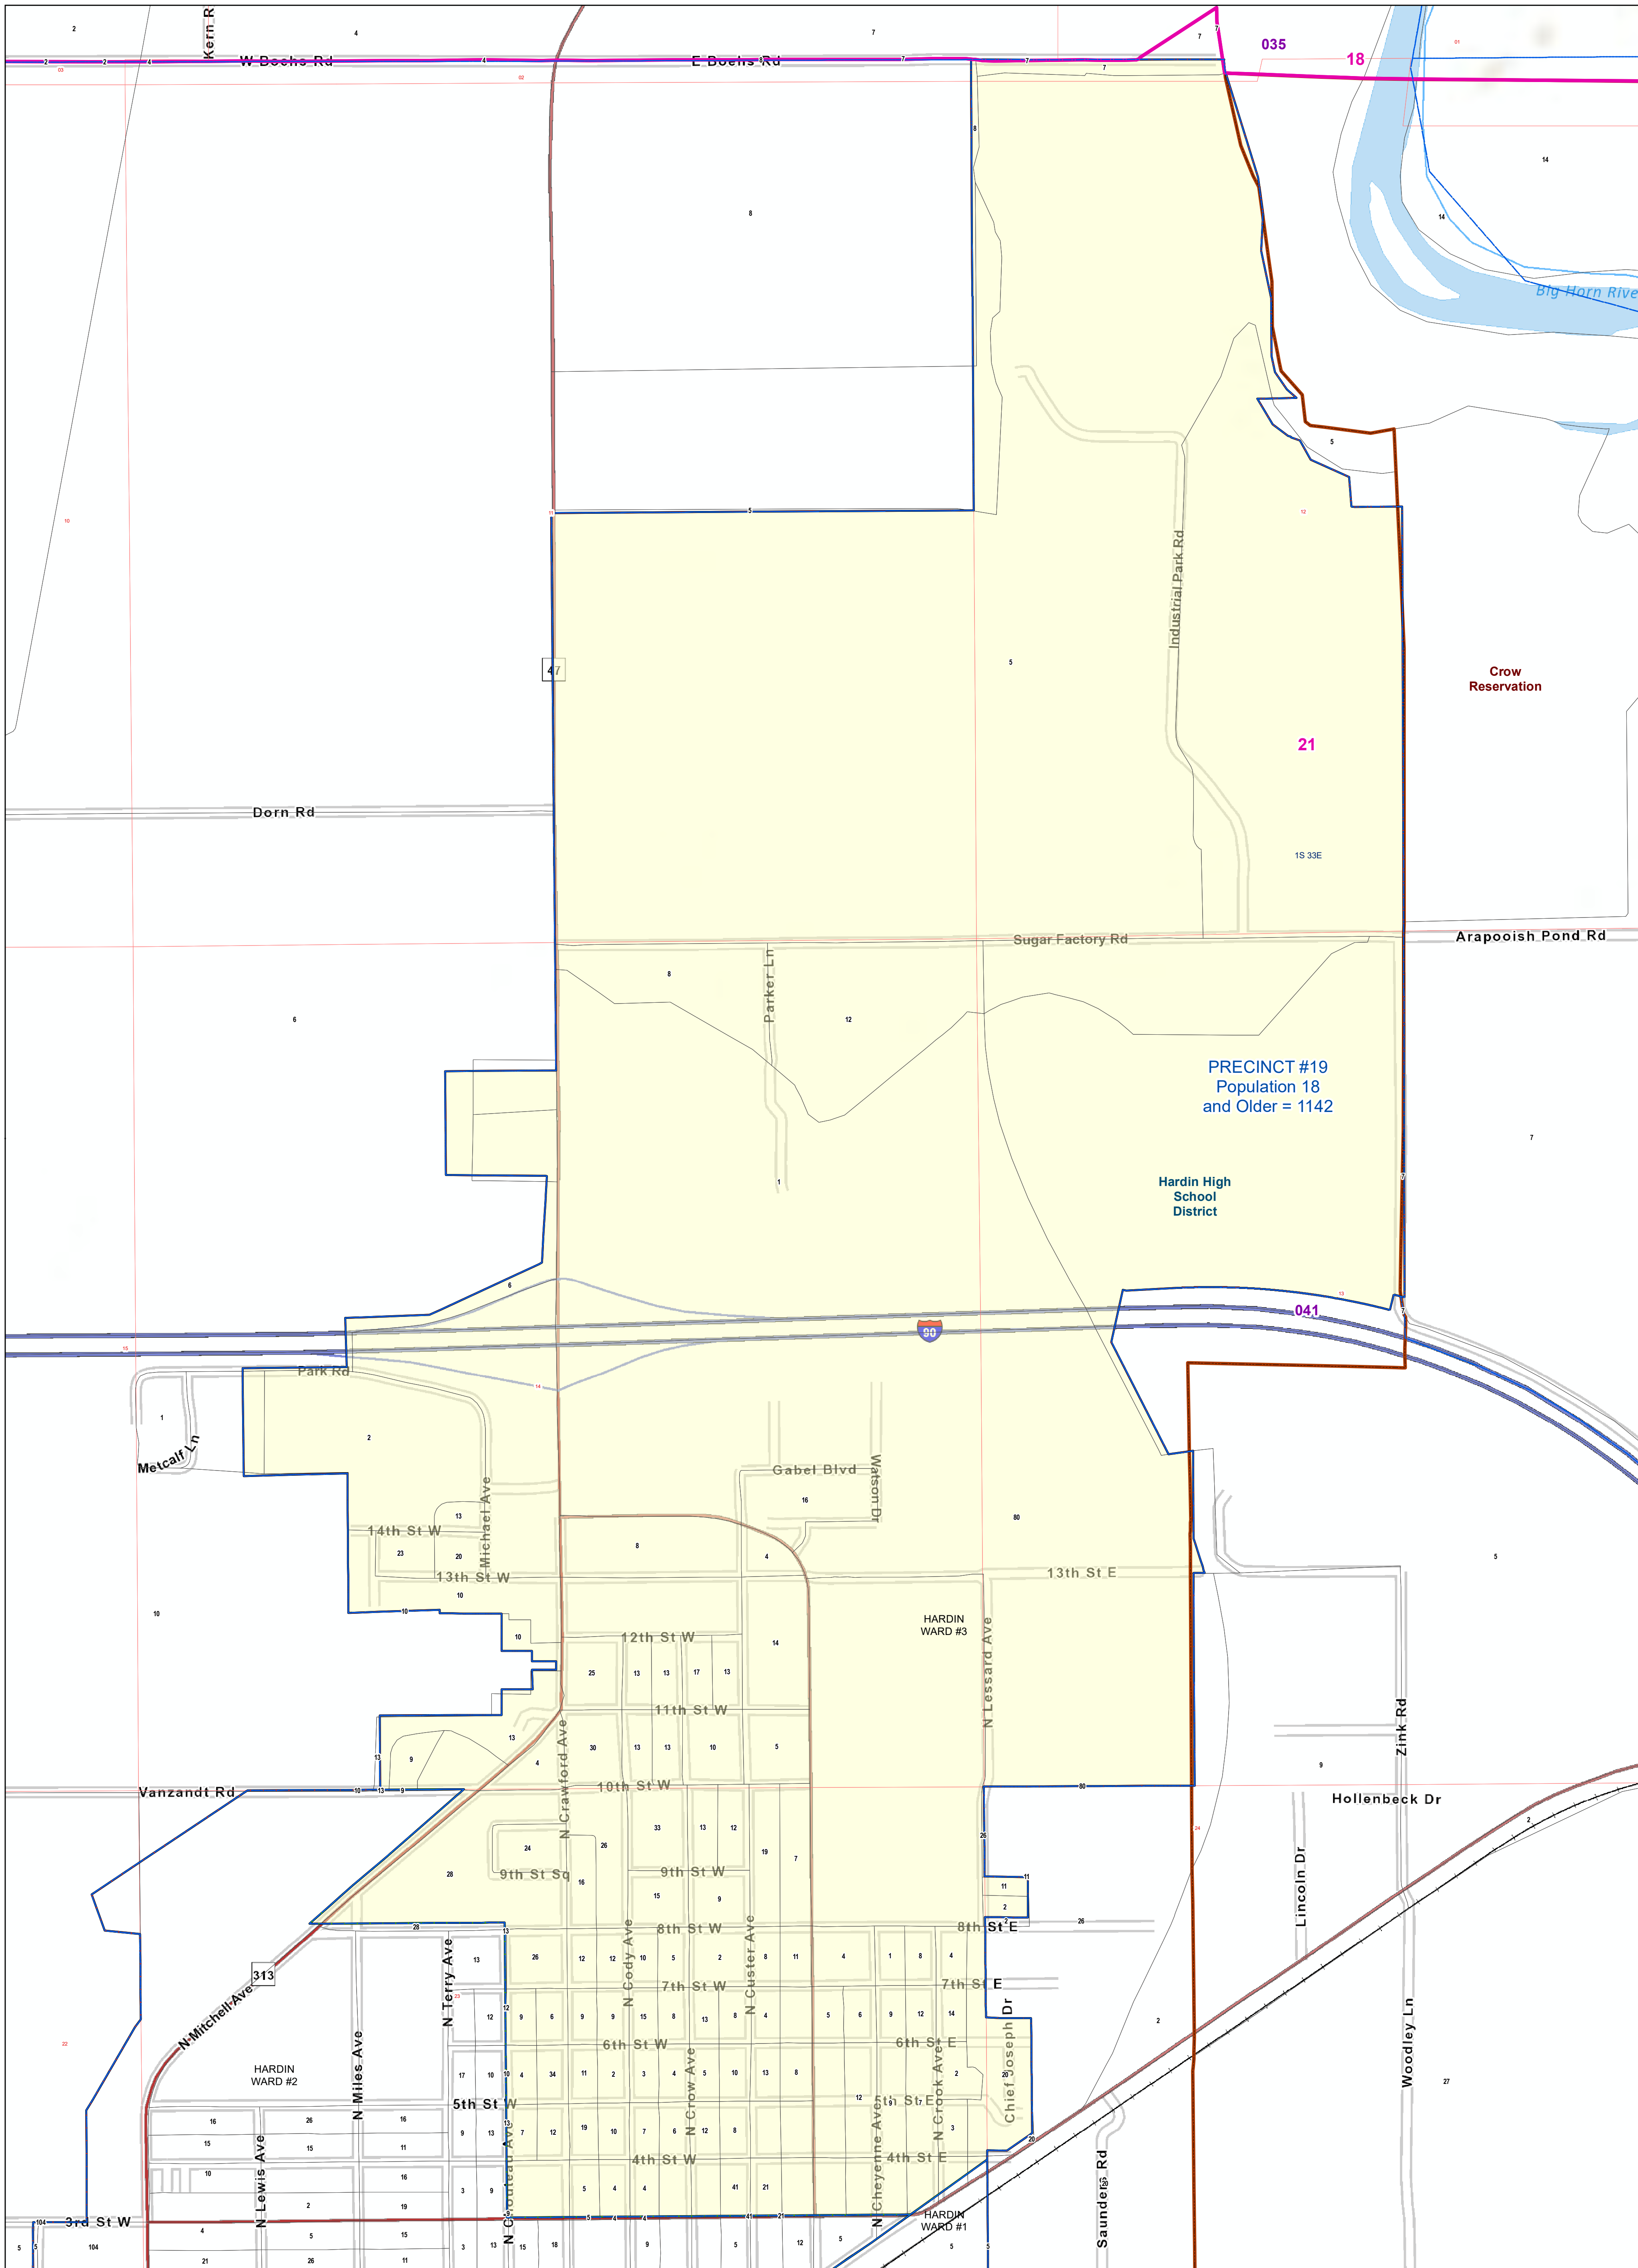

# Big Horn County: PRECINCT #19

## Voting Precincts and Legislative Districts

PRECINCT #19  
Population 18  
and Older = 1142

Hardin High  
School  
District

Crow  
Reservation

- Voting Precincts
- Tribal Nations Reservations
- 2020 Census Blocks with Population 18 and Older Labeled
- Senate
- Unified (K-12) School Districts
- Township Boundary
- House
- Secondary School Districts
- Section Boundary
- Incorporated Cities and Towns
- Elementary School Districts
- Wards