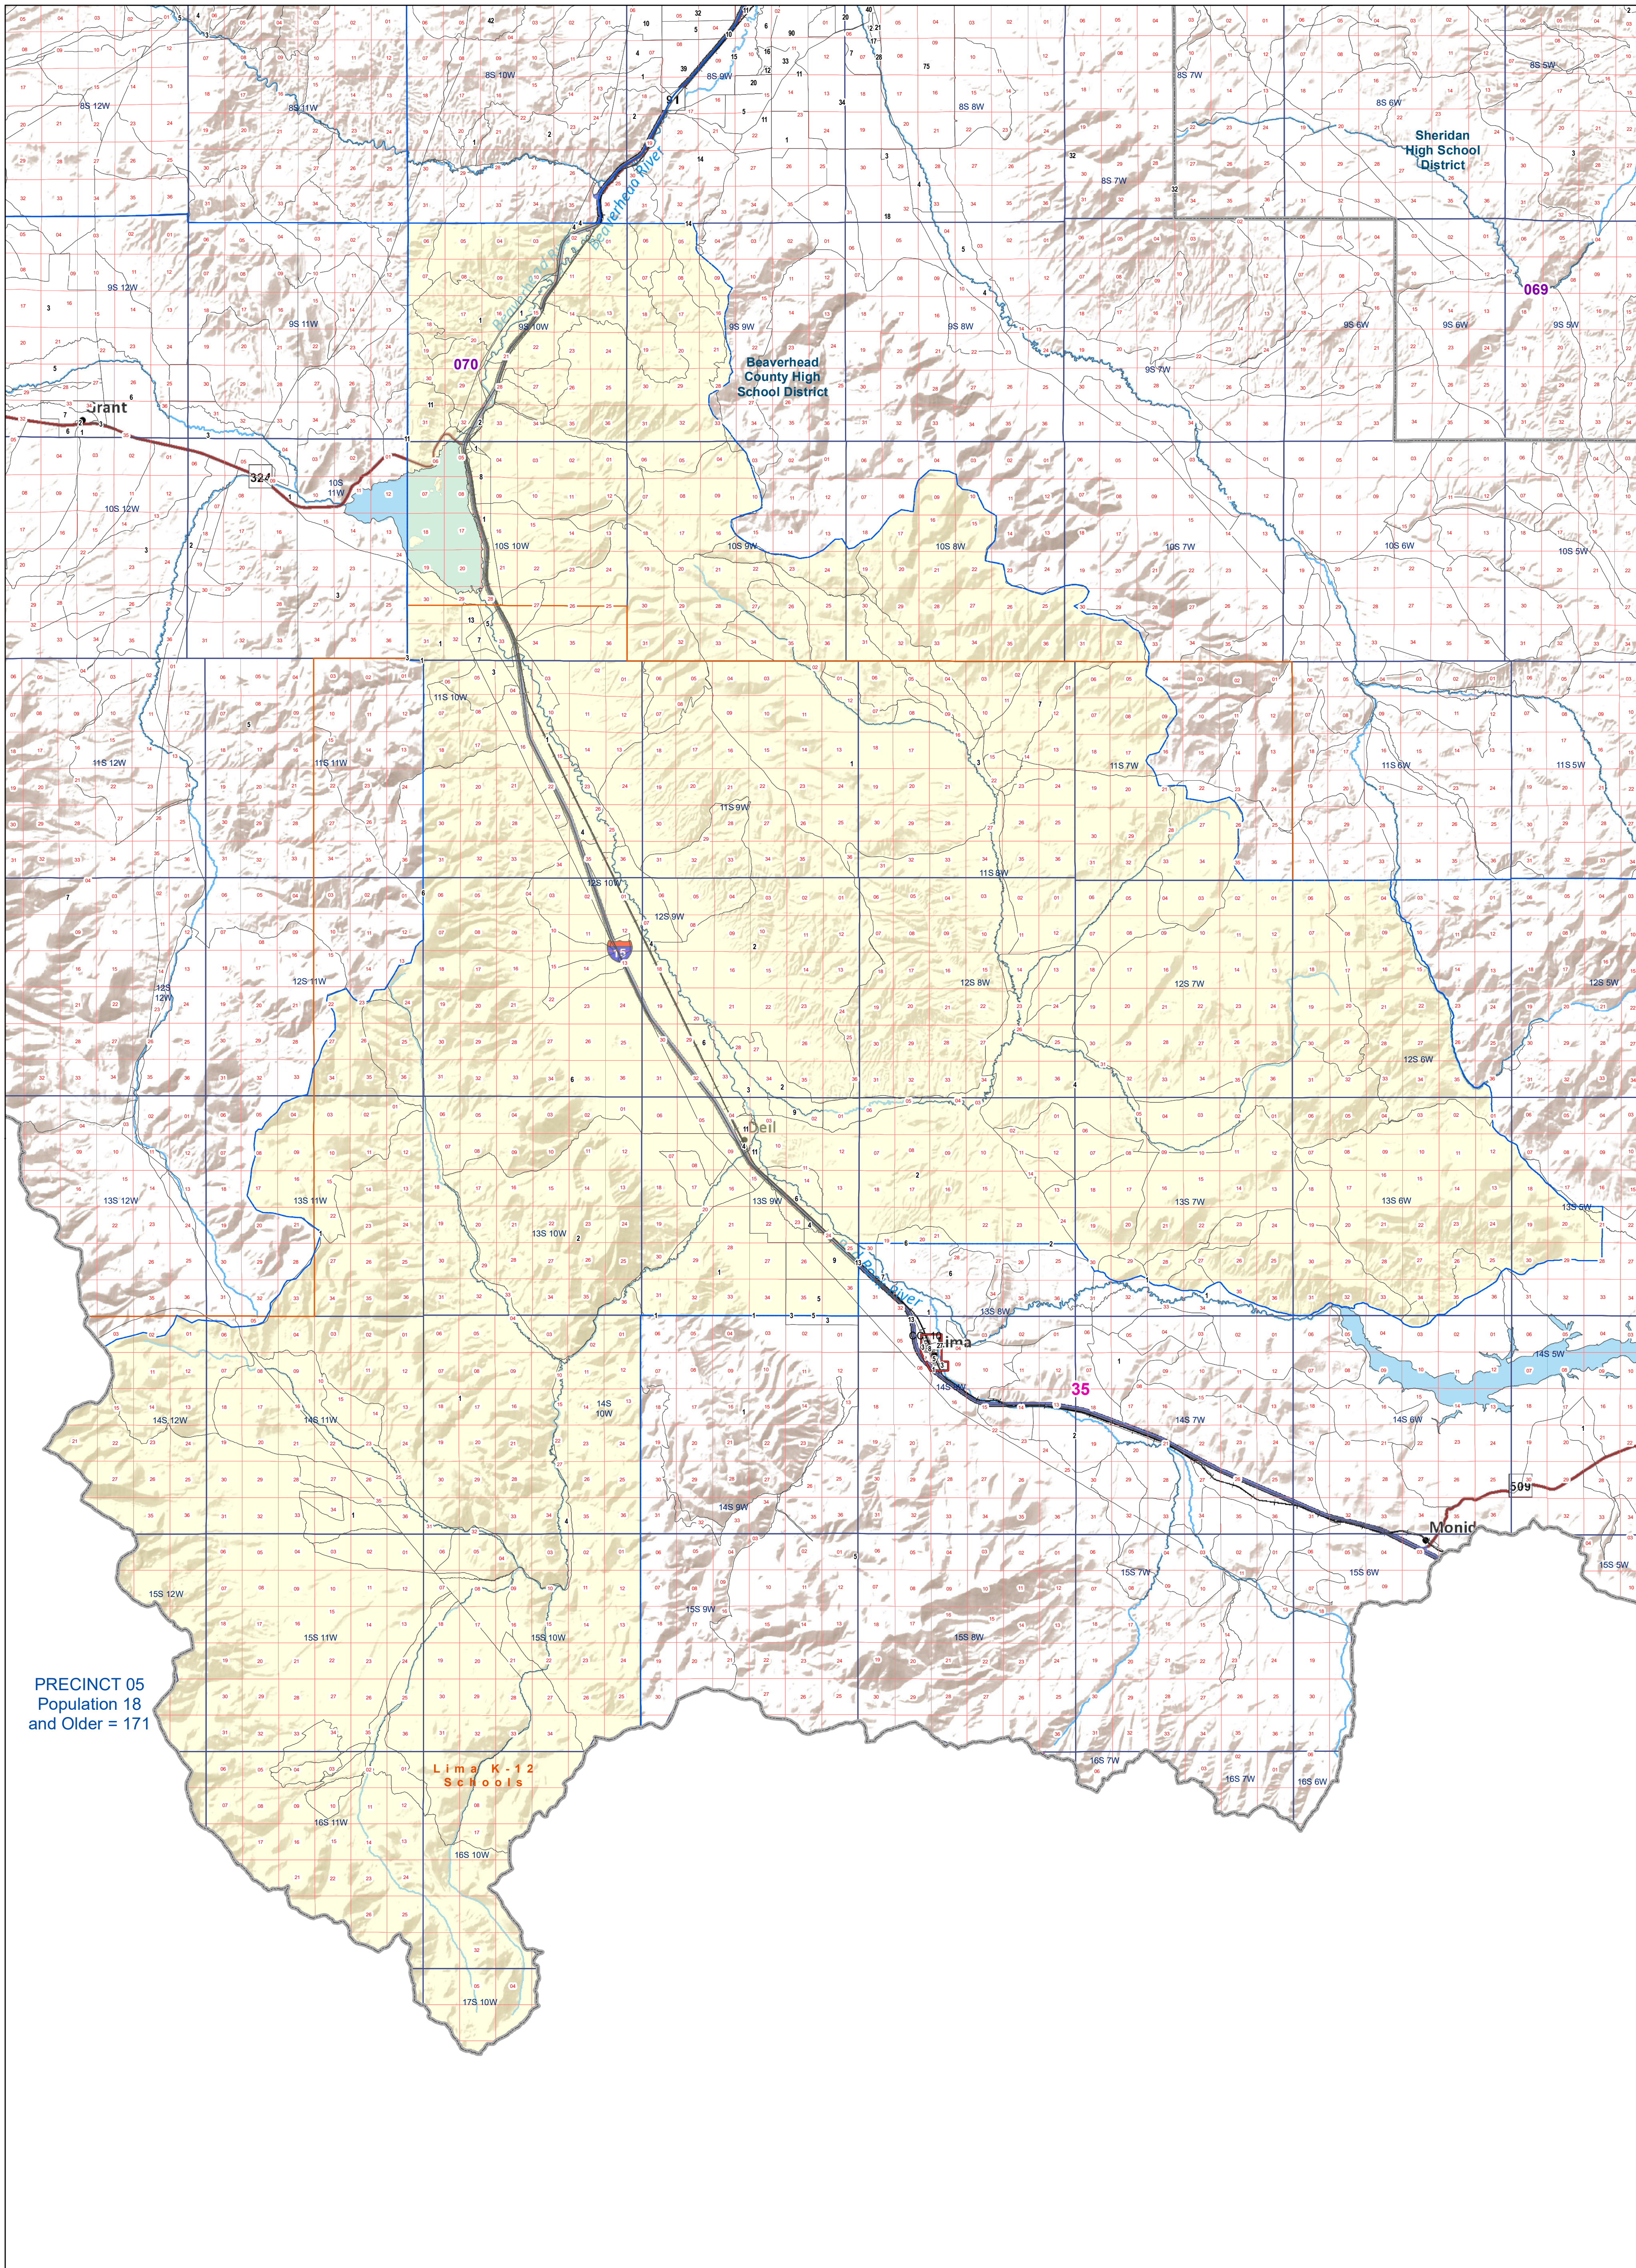

Beaverhead County: PRECINCT 05

Voting Precincts and Legislative Districts

PRECINCT 05
Population 18
and Older = 171

- Voting Precincts
- Tribal Nations Reservations
- 2020 Census Blocks with Population 18 and Older Labeled
- Senate
- Unified (K-12) School Districts
- Township Boundary
- House
- Secondary School Districts
- Section Boundary
- Incorporated Cities and Towns
- Elementary School Districts
- Wards

Voting Precincts
Montana State Library
Created on 3/12/2023
Meghan Burns | GeoEnabledElections@mt.gov
<https://geoenabled-elections-montana.hub.arcgis.com/>