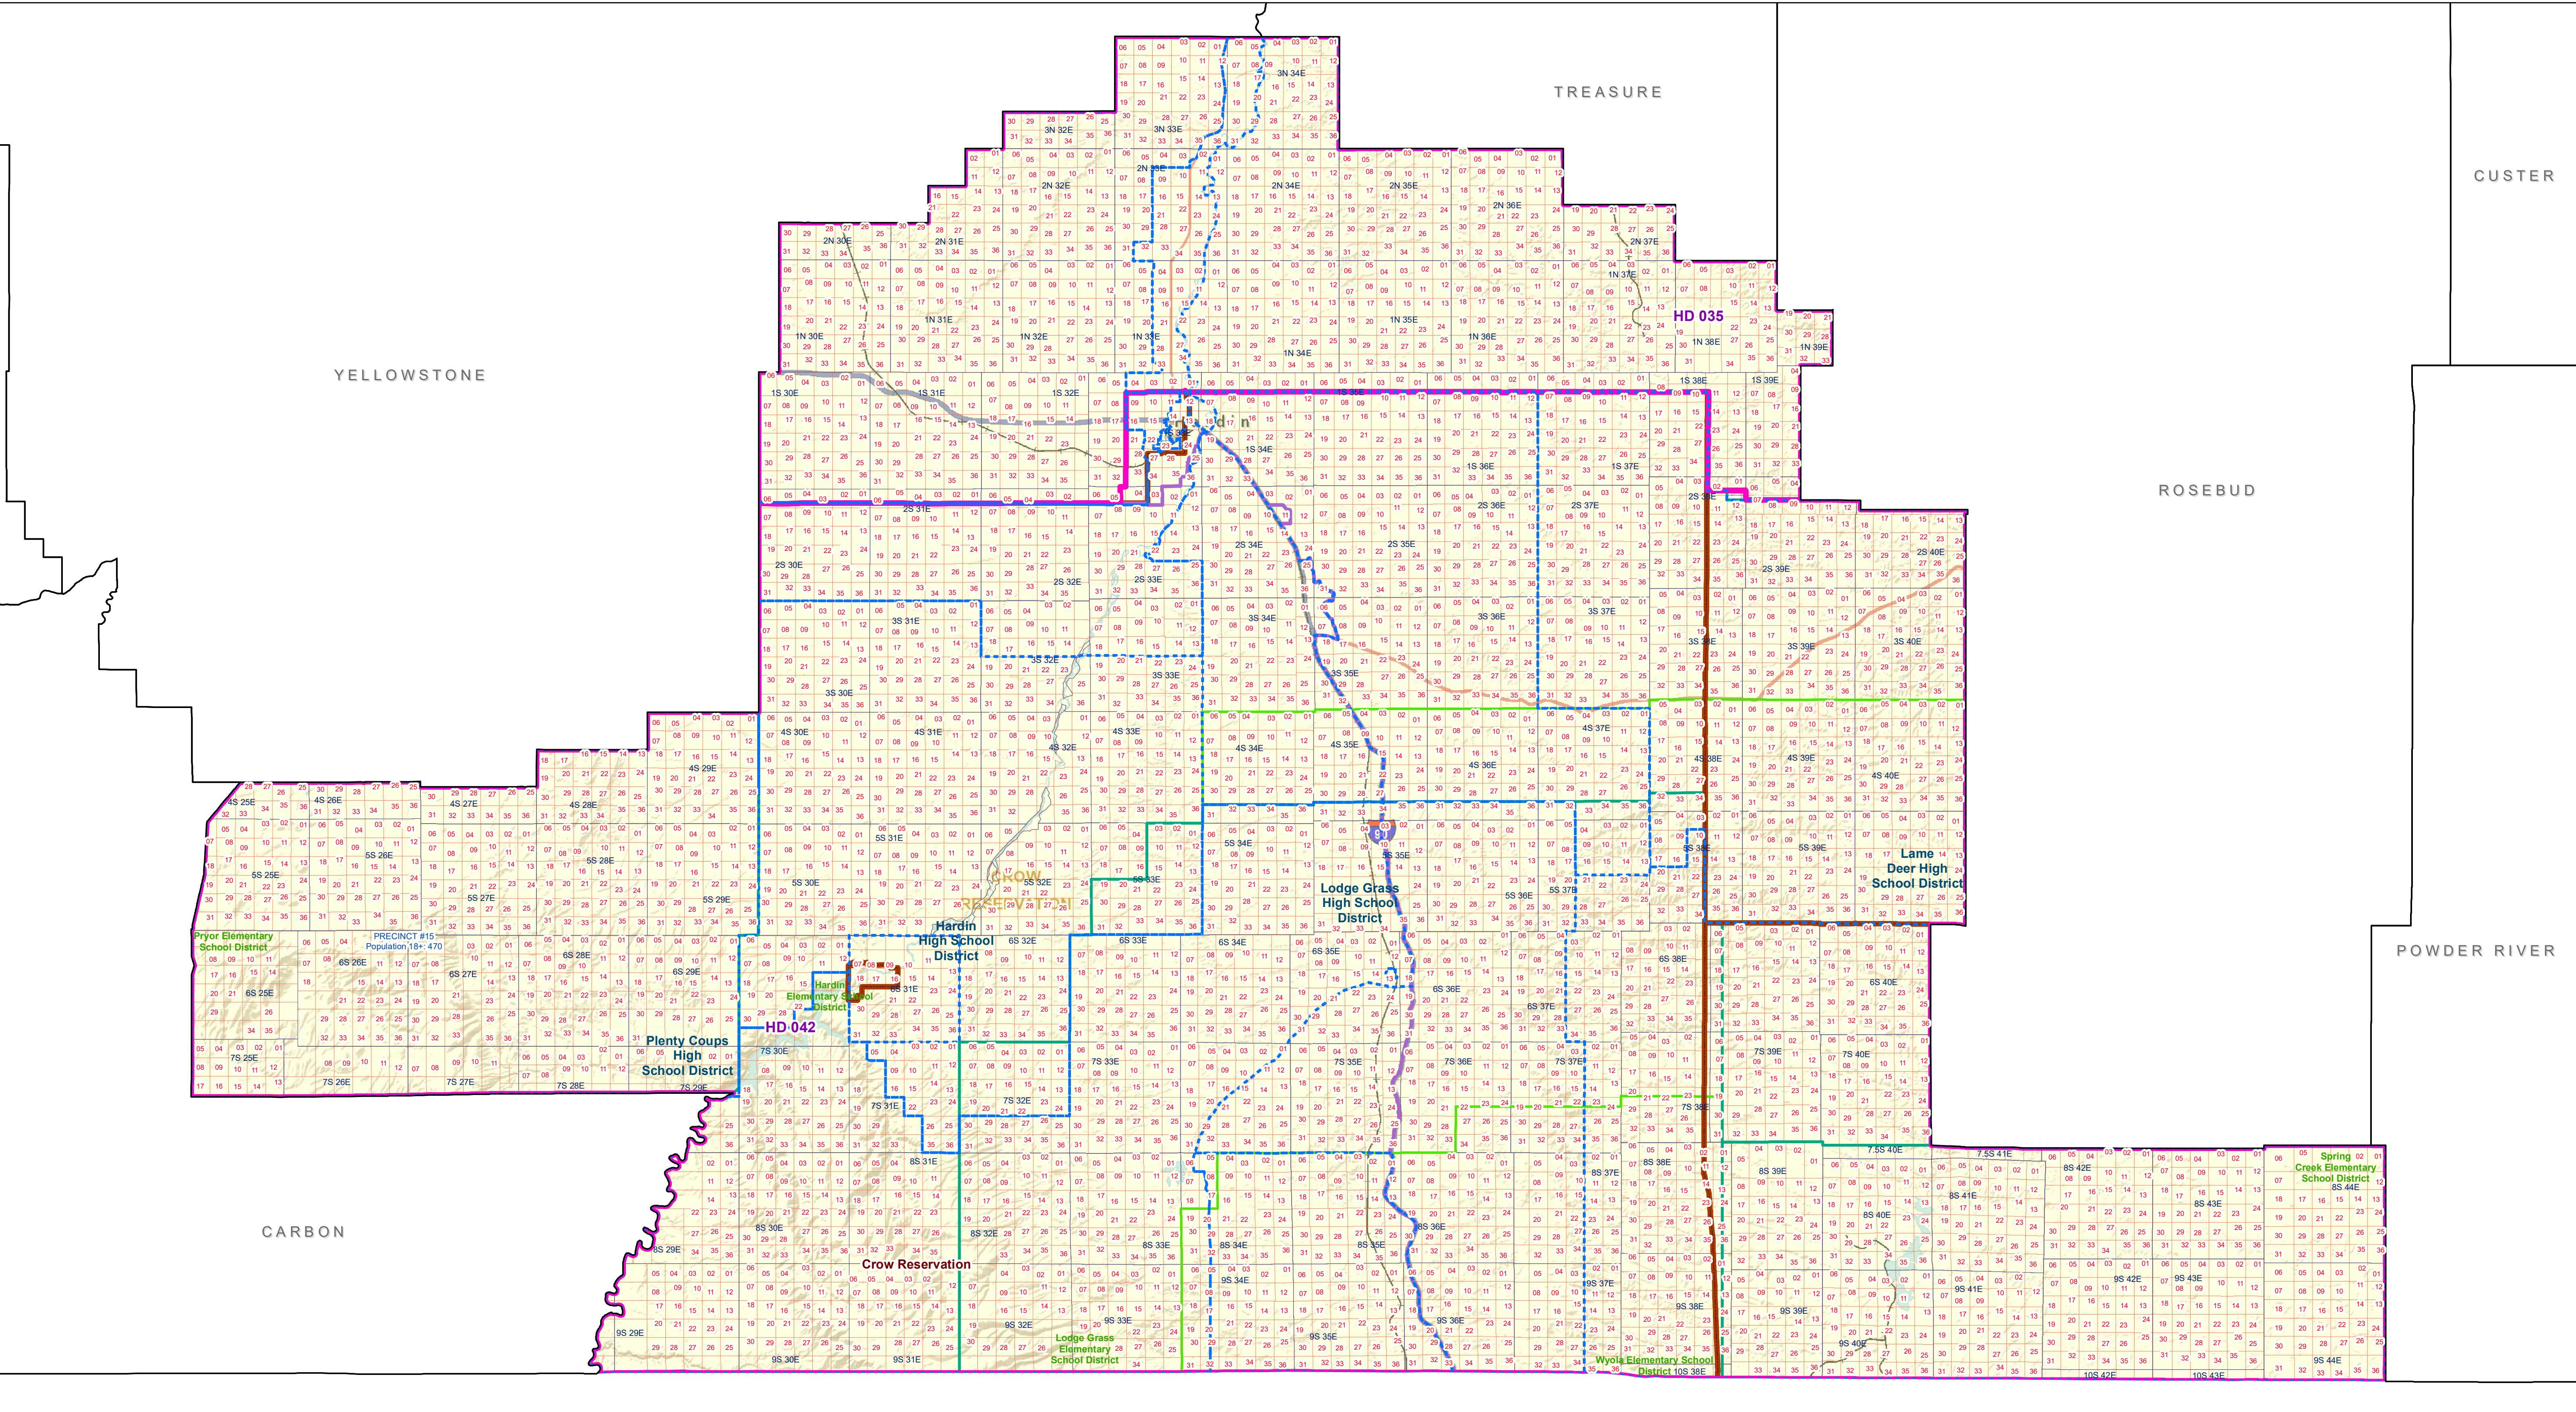

# Big Horn County Voting Precincts and Legislative Districts

- Voting Precincts
- Senate
- Secondary School Districts
- Township Boundary
- House
- Elementary School Districts
- Sections
- Tribal Nations Reservations
- Unified (K-12) School Districts

Big Horn County Districts  
 Montana State Library  
 Created on 3/13/2023  
 Meghan Burns | [GeoEnabledElections@mt.gov](mailto:GeoEnabledElections@mt.gov)  
<https://geoenabled-elections-montana.hub.arcgis.com/>