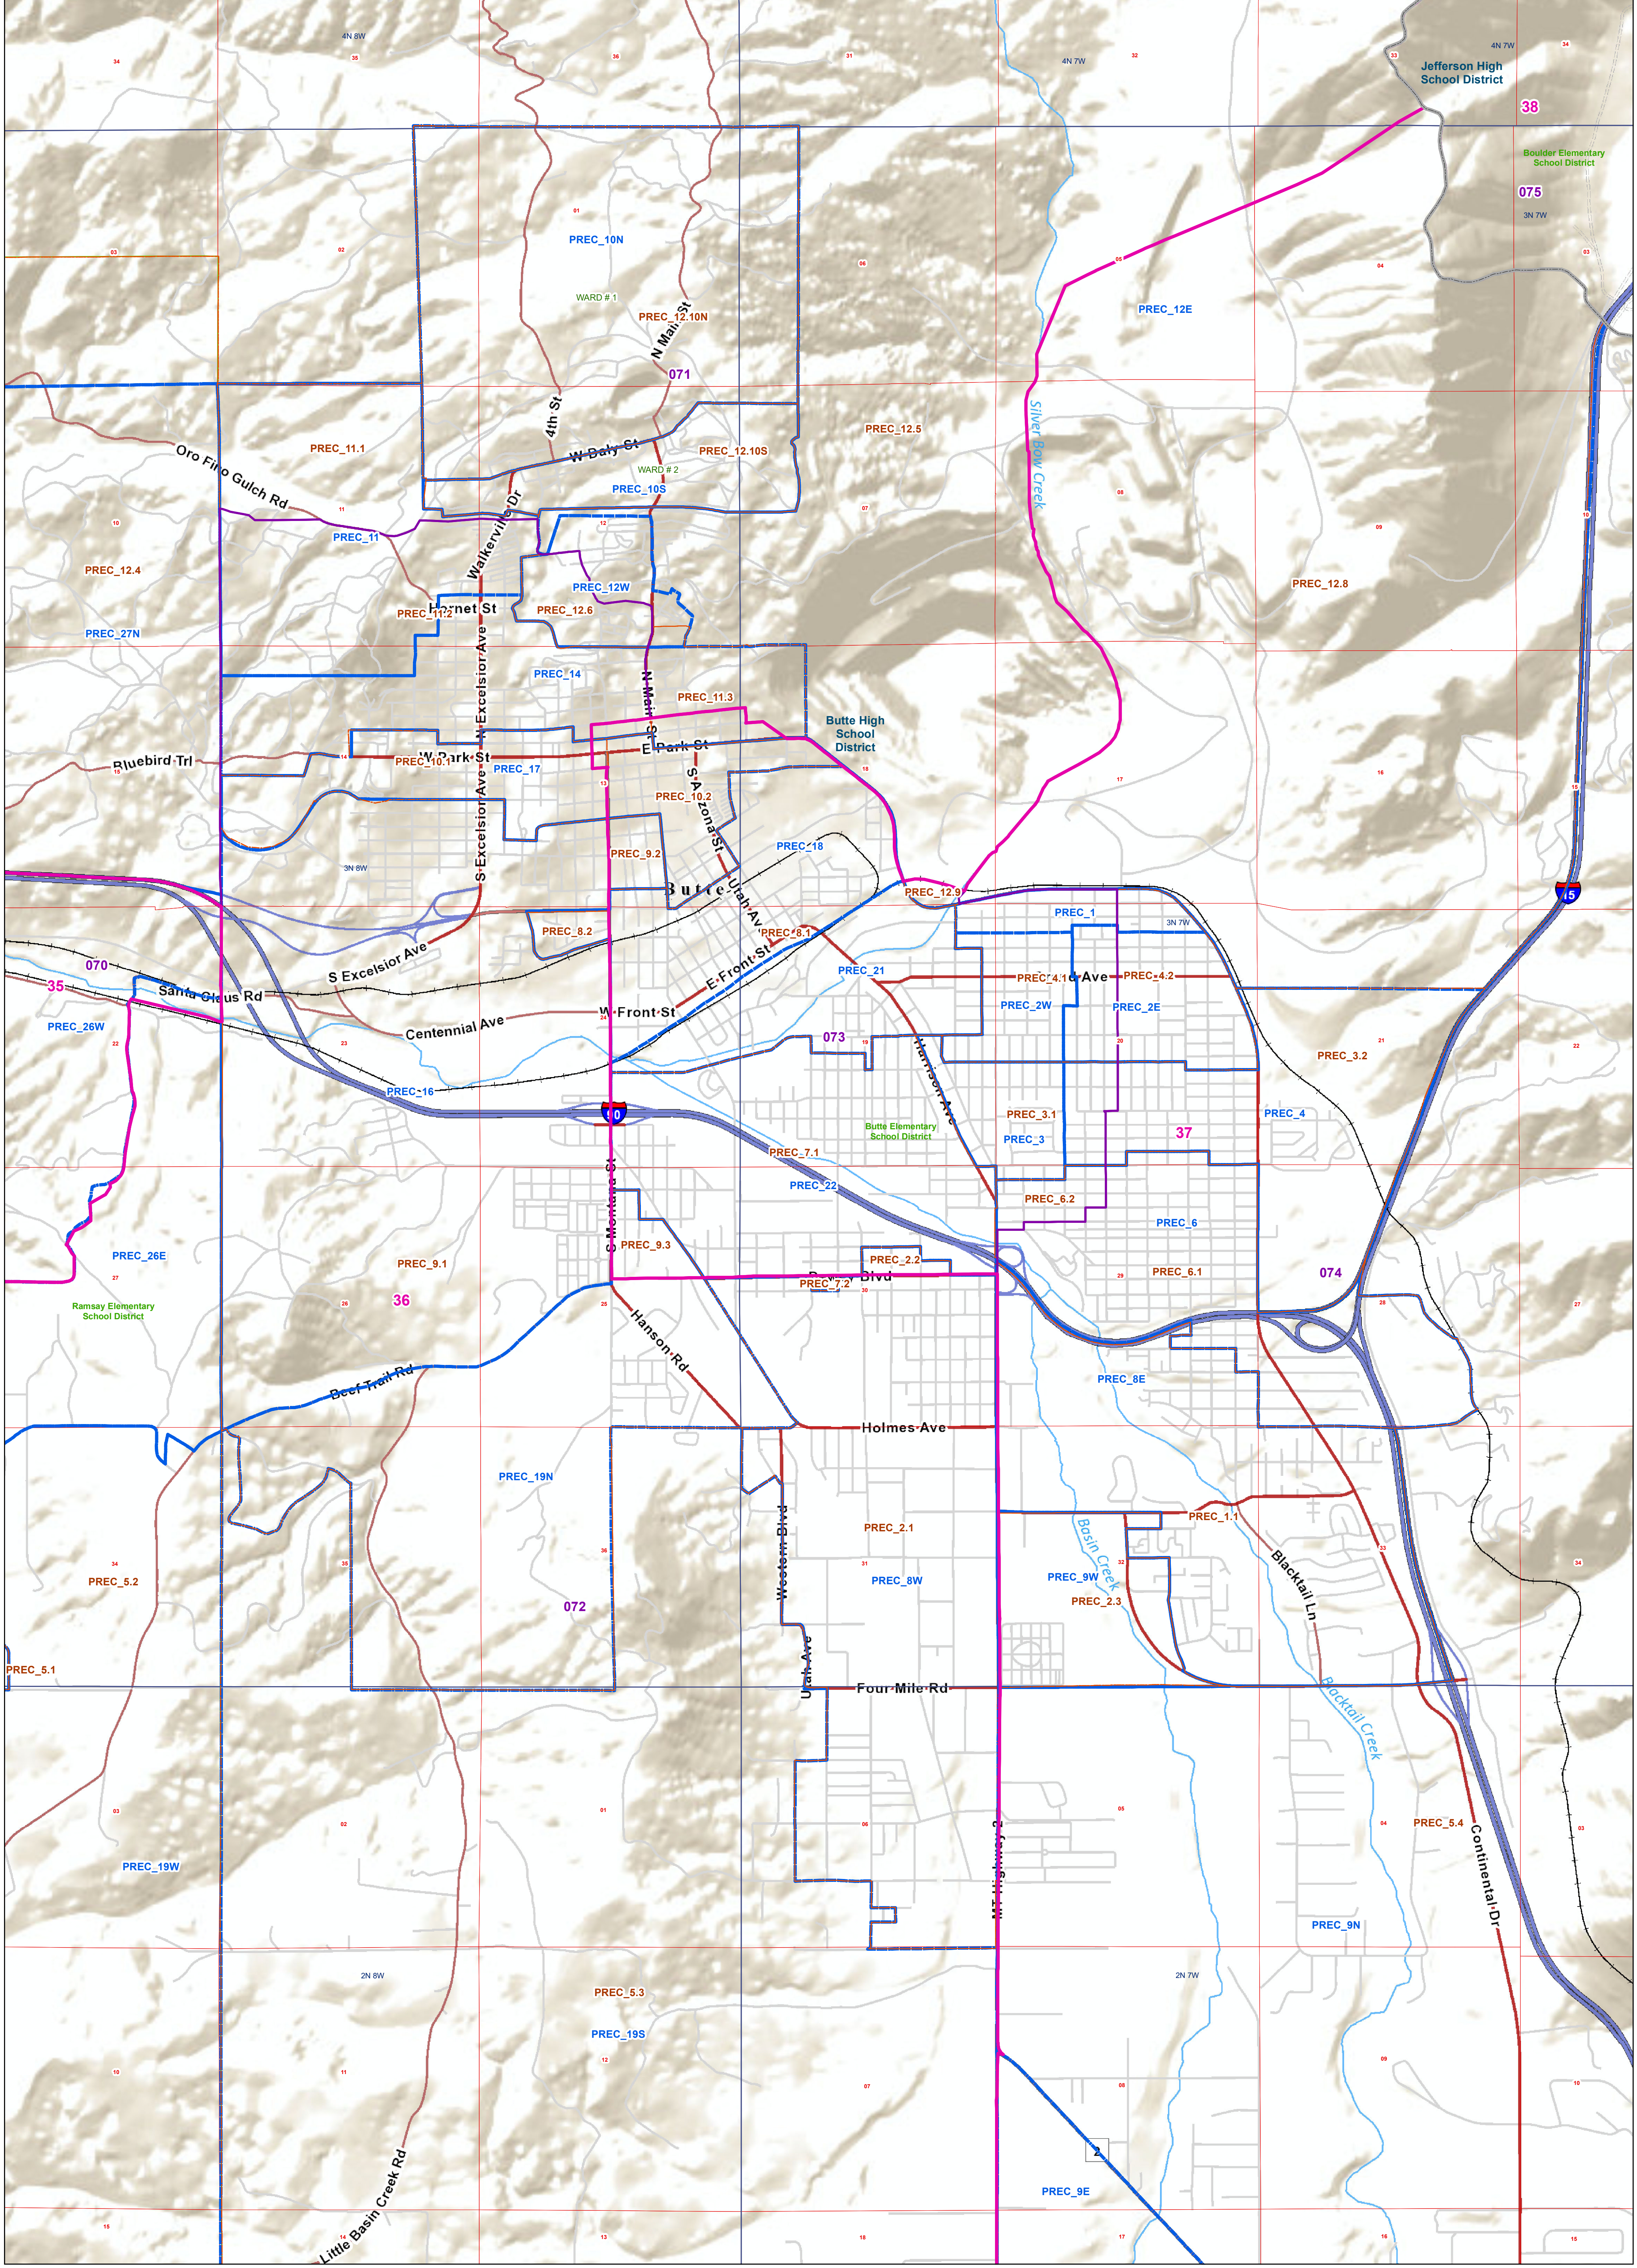

# Butte-Silver Bow County Voting Precincts and Legislative Districts

- Voting Precincts
- Senate
- Proposed New Voting Precincts
- House
- Incorporated Cities and Towns
- Wards
- Tribal Nations Reservations
- Secondary School Districts
- Elementary School Districts
- Unified (K-12) School Districts
- Township Boundary
- Section Boundary

Voting Precincts  
 Montana State Library  
 Created on 6/13/2023  
 Meghan Burns | GeoEnabledElections@mt.gov  
<https://geoenabled-elections-montana.hub.arcgis.com/>