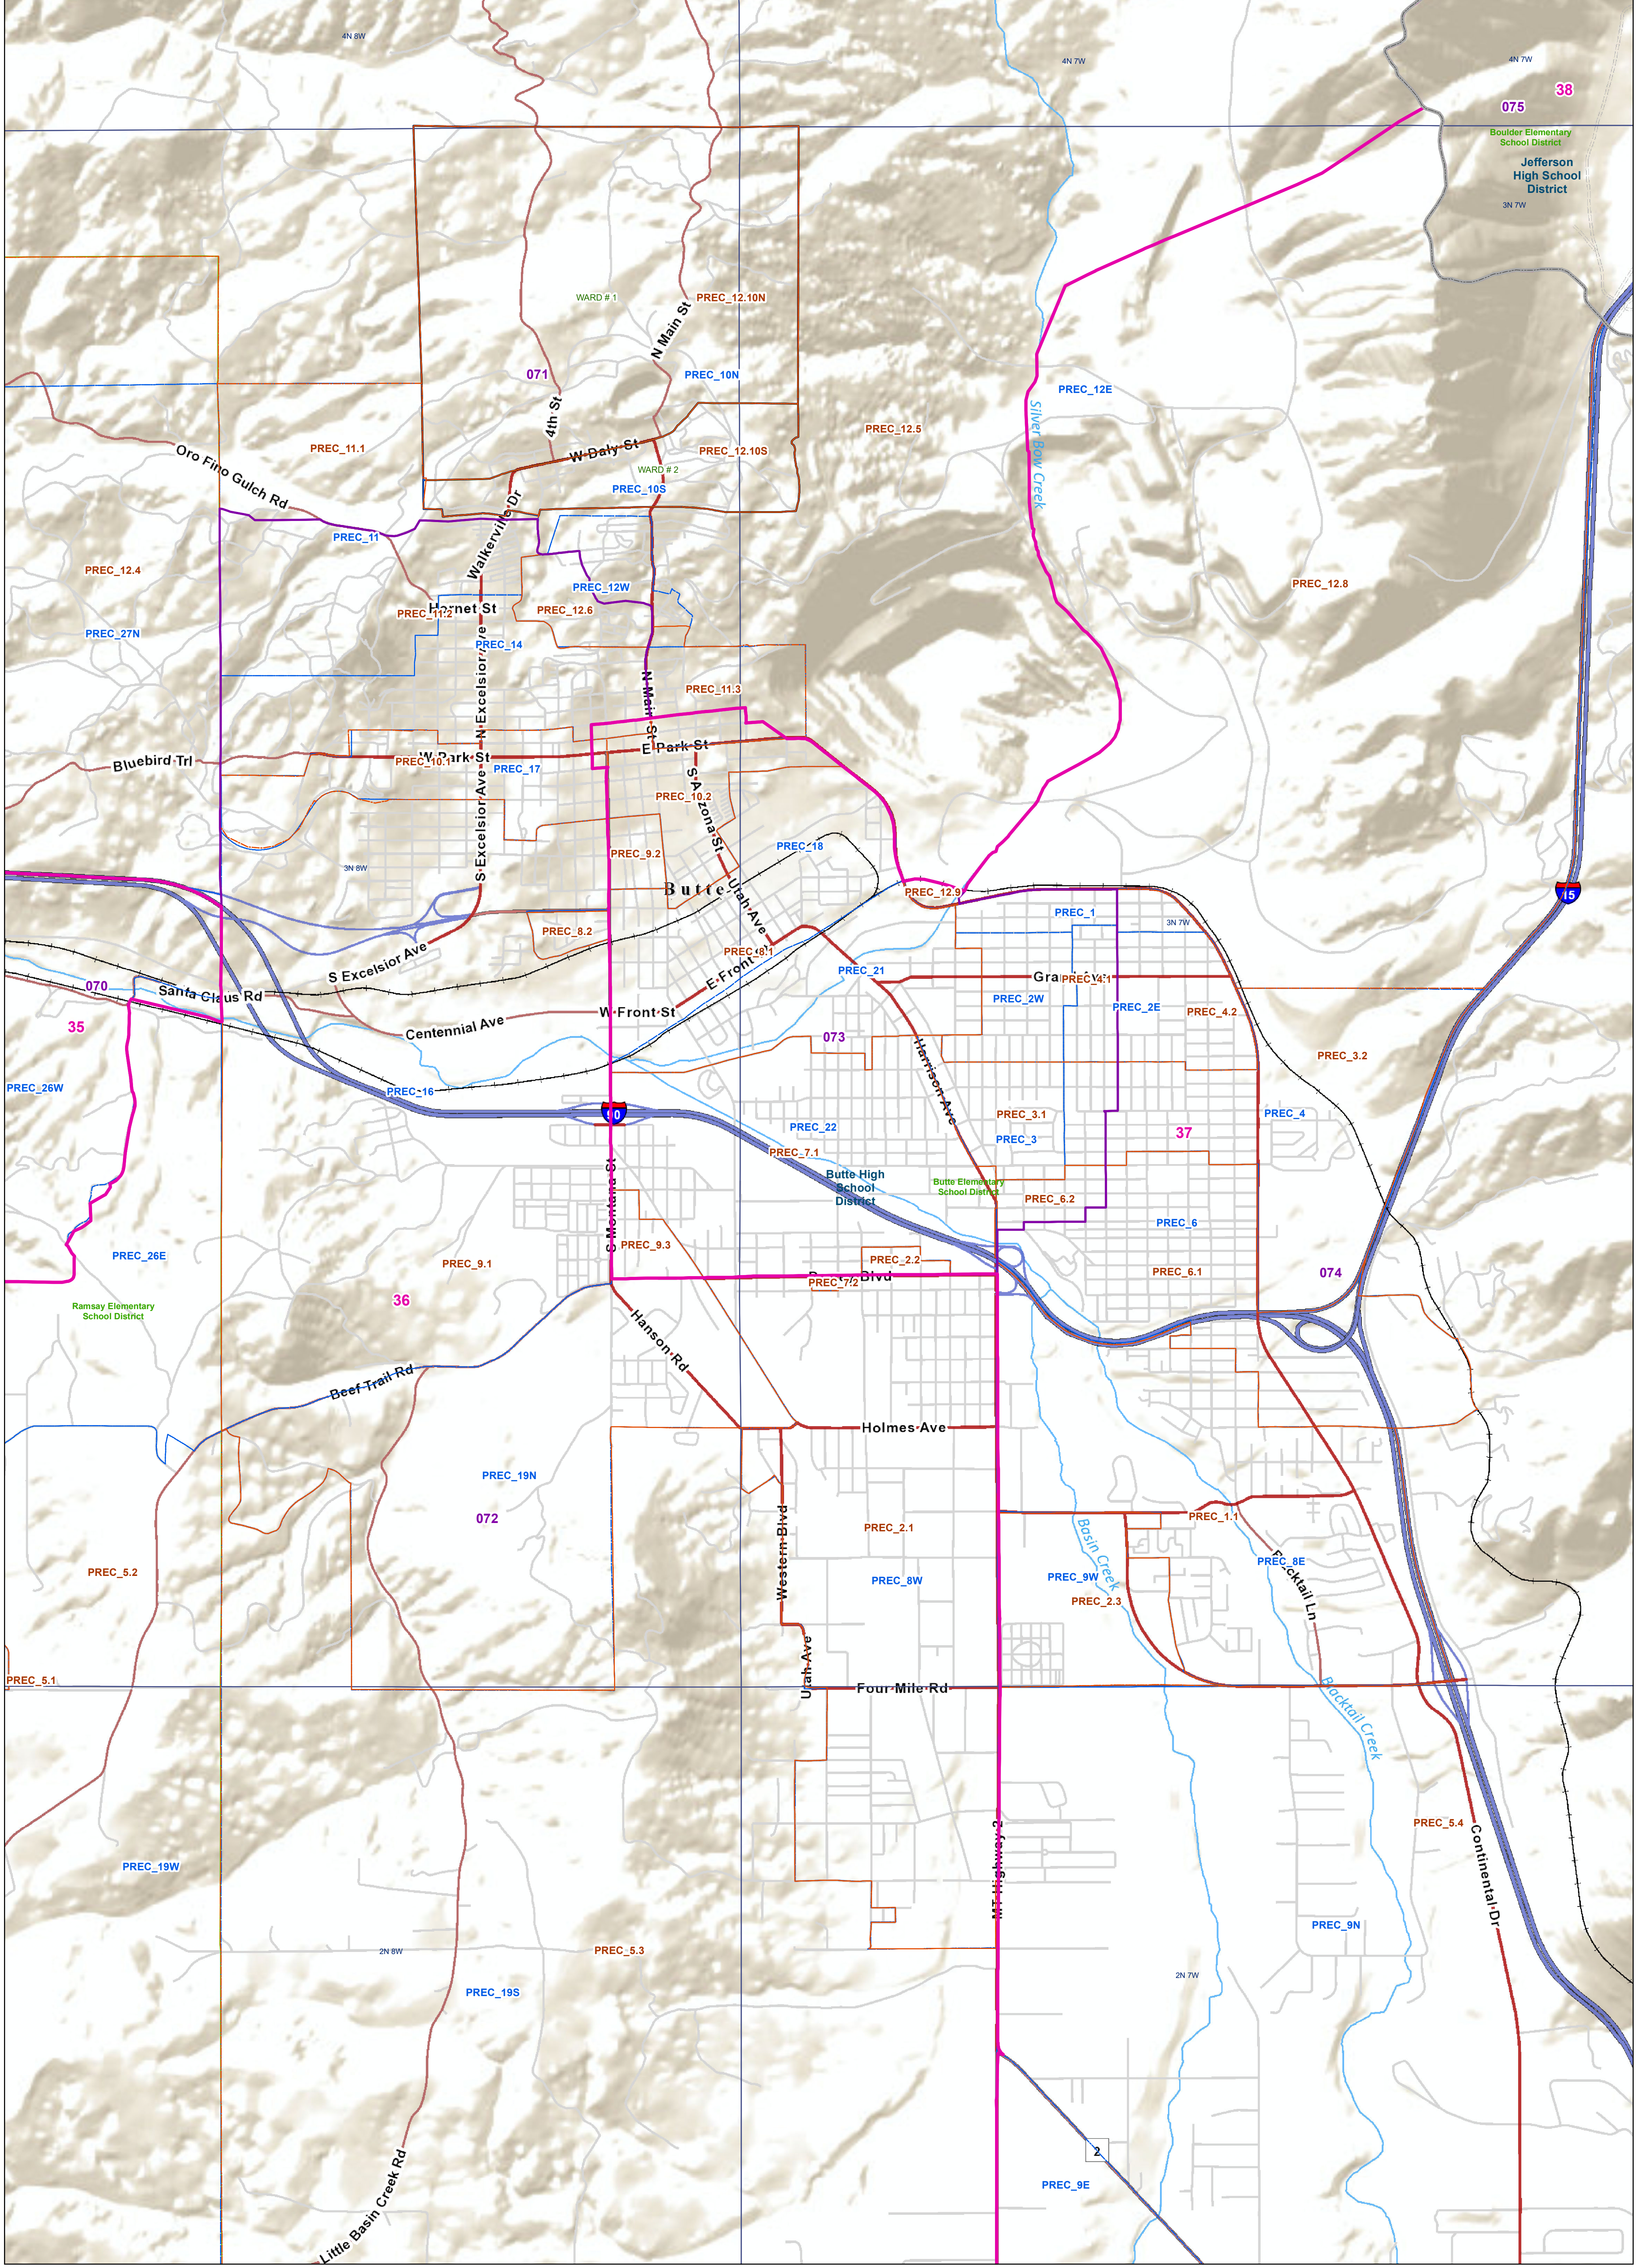

Butte-Silver Bow County Voting Precincts and Legislative Districts

- Voting Precincts
- Incorporated Cities and Towns
- Secondary School Districts
- Township Boundary
- Senate
- Wards
- Elementary School Districts
- Proposed New Voting Precincts
- Tribal Nations Reservations
- Unified (K-12) School Districts
- House

Voting Precincts
 Montana State Library
 Created on 6/13/2023
 Meghan Burns | GeoEnabledElections@mt.gov
<https://geoenabled-elections-montana.hub.arcgis.com/>