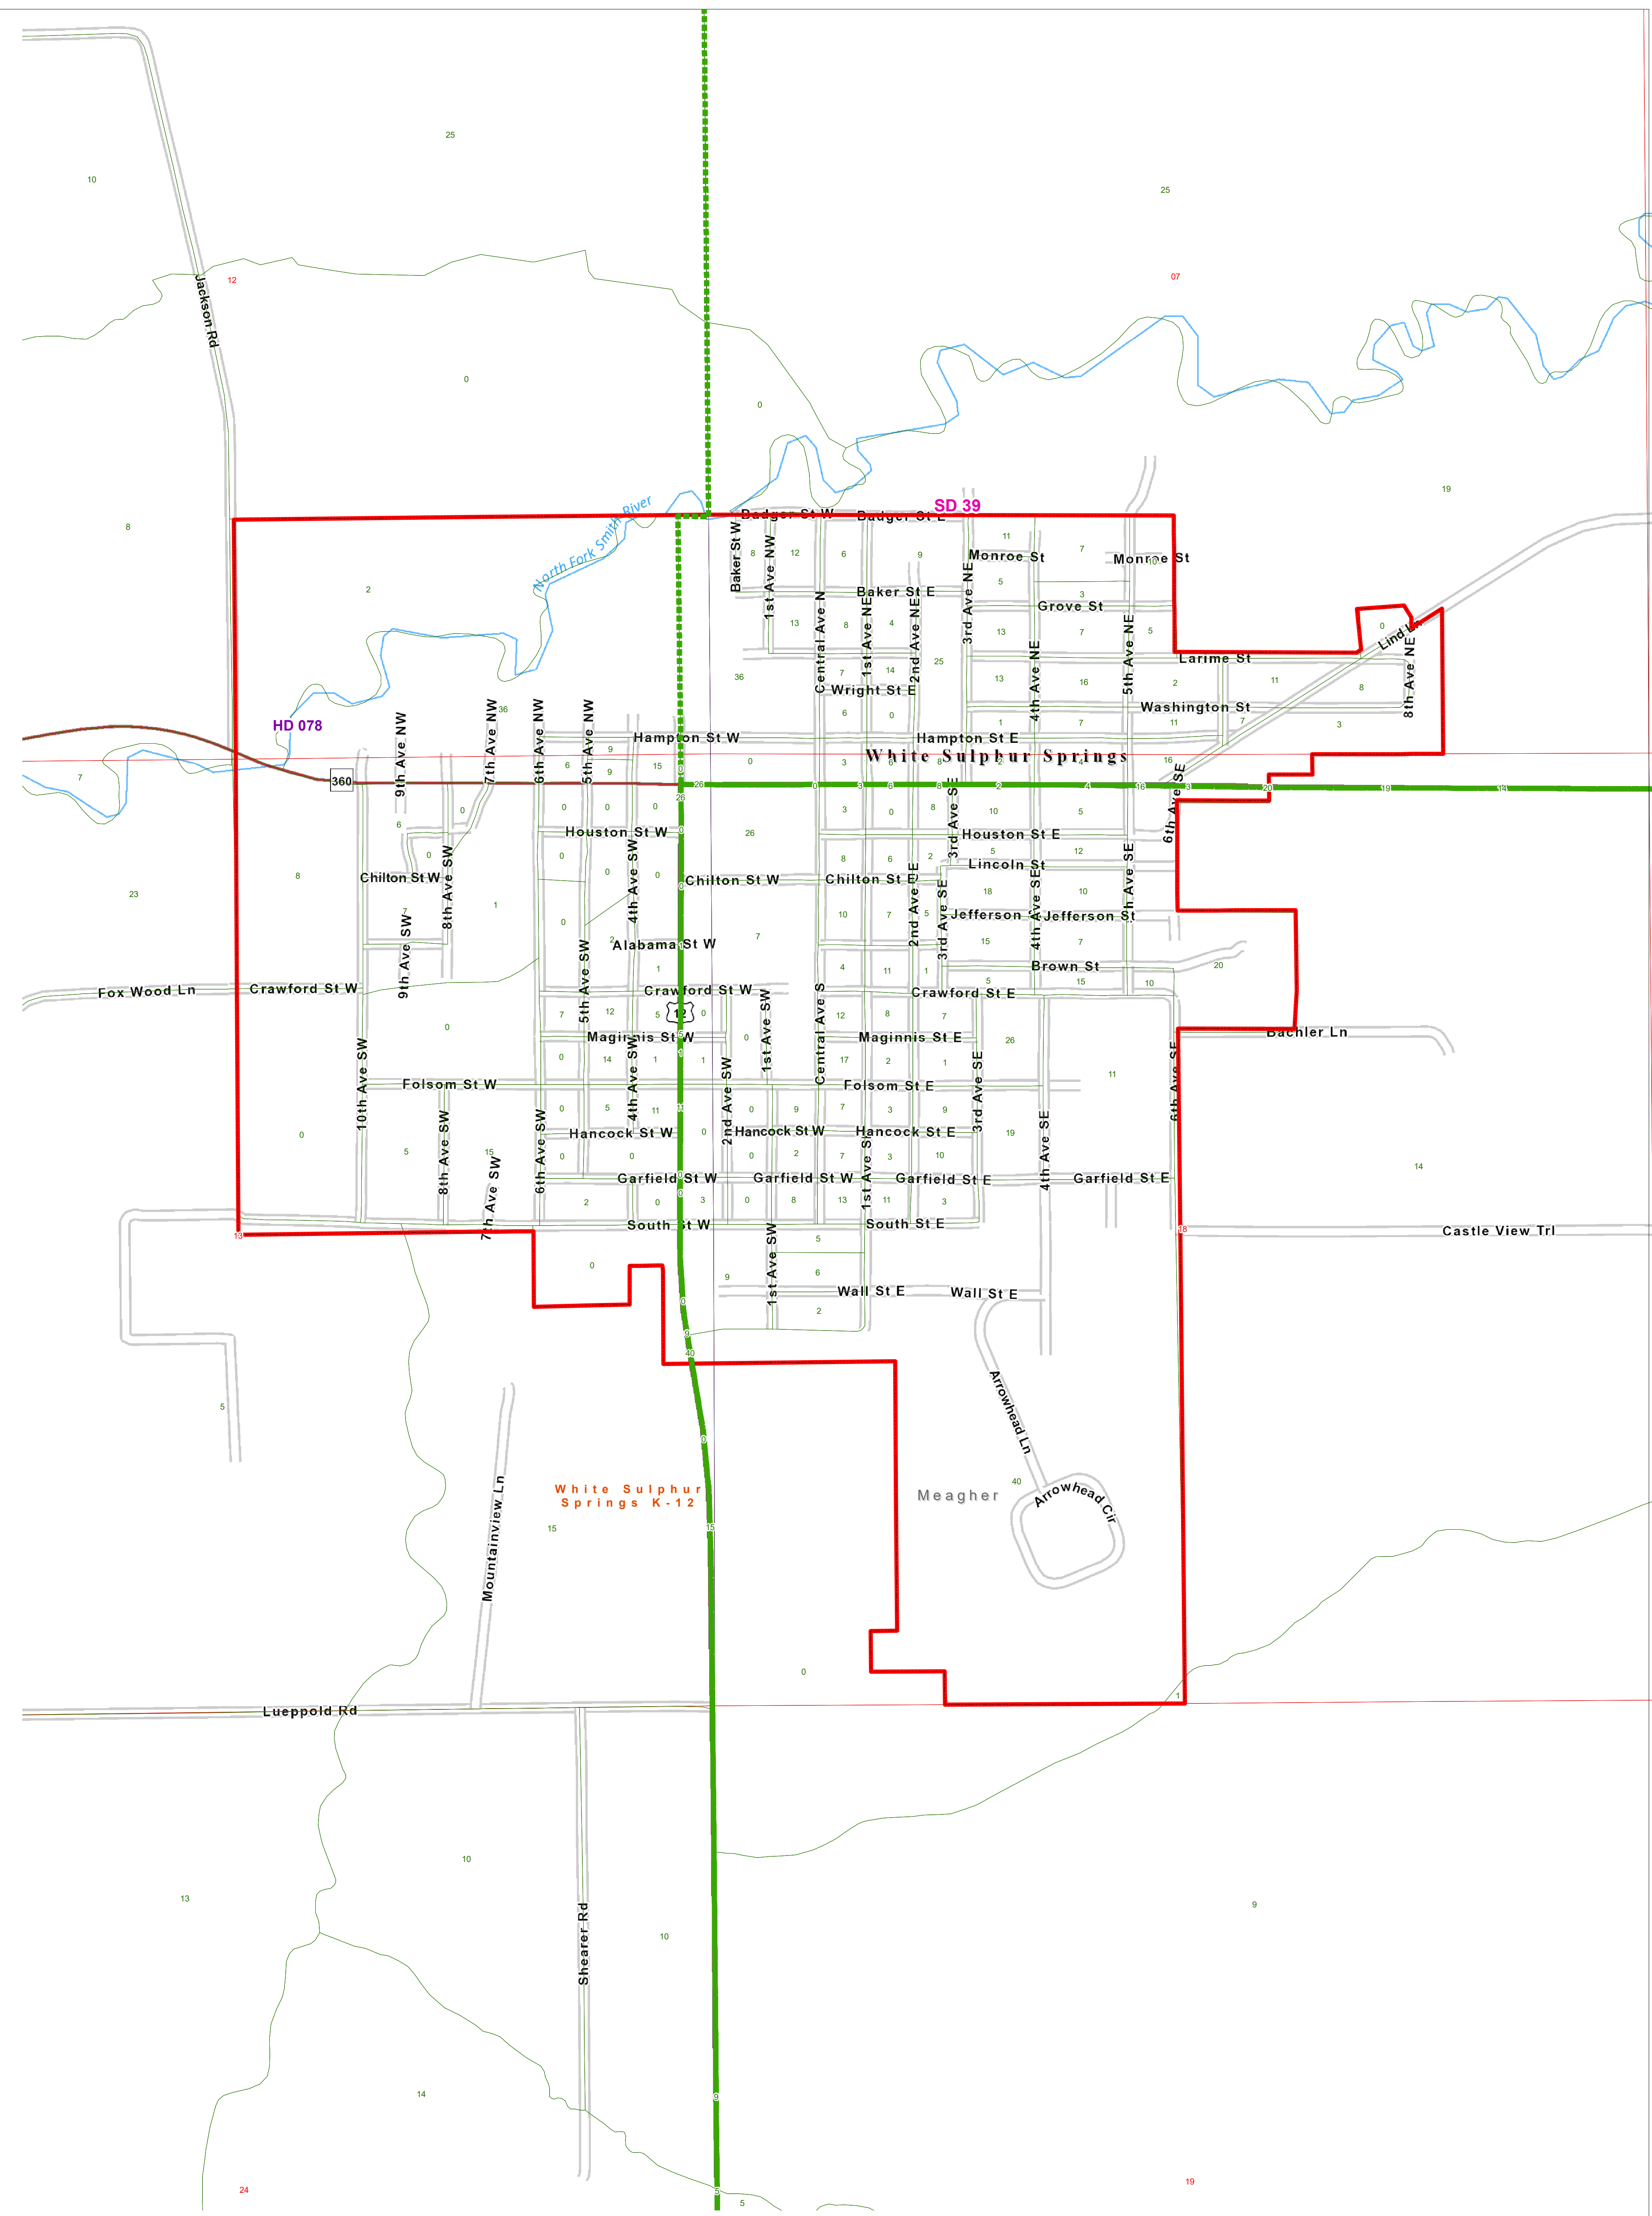

County Commissioner Districts with 2020 Census Population

White Sulphur Springs, Meagher County

- County Commissioner Districts
- Voting Precincts
- Senate
- House
- Tribal Nations Reservations
- Secondary School Districts
- Elementary School Districts
- Unified (K-12) School Districts
- Incorporated Cities and Towns
- Wards
- Township Boundary
- Sections
- 2020 Census Blocks with Total Population Labeled in Green

Voting Precincts
 Montana State Library
 Created on 3/14/2023
 Meghan Burns | GeoEnabledElections@mt.gov
<https://geoenabled-elections-montana.hub.arcgis.com/>