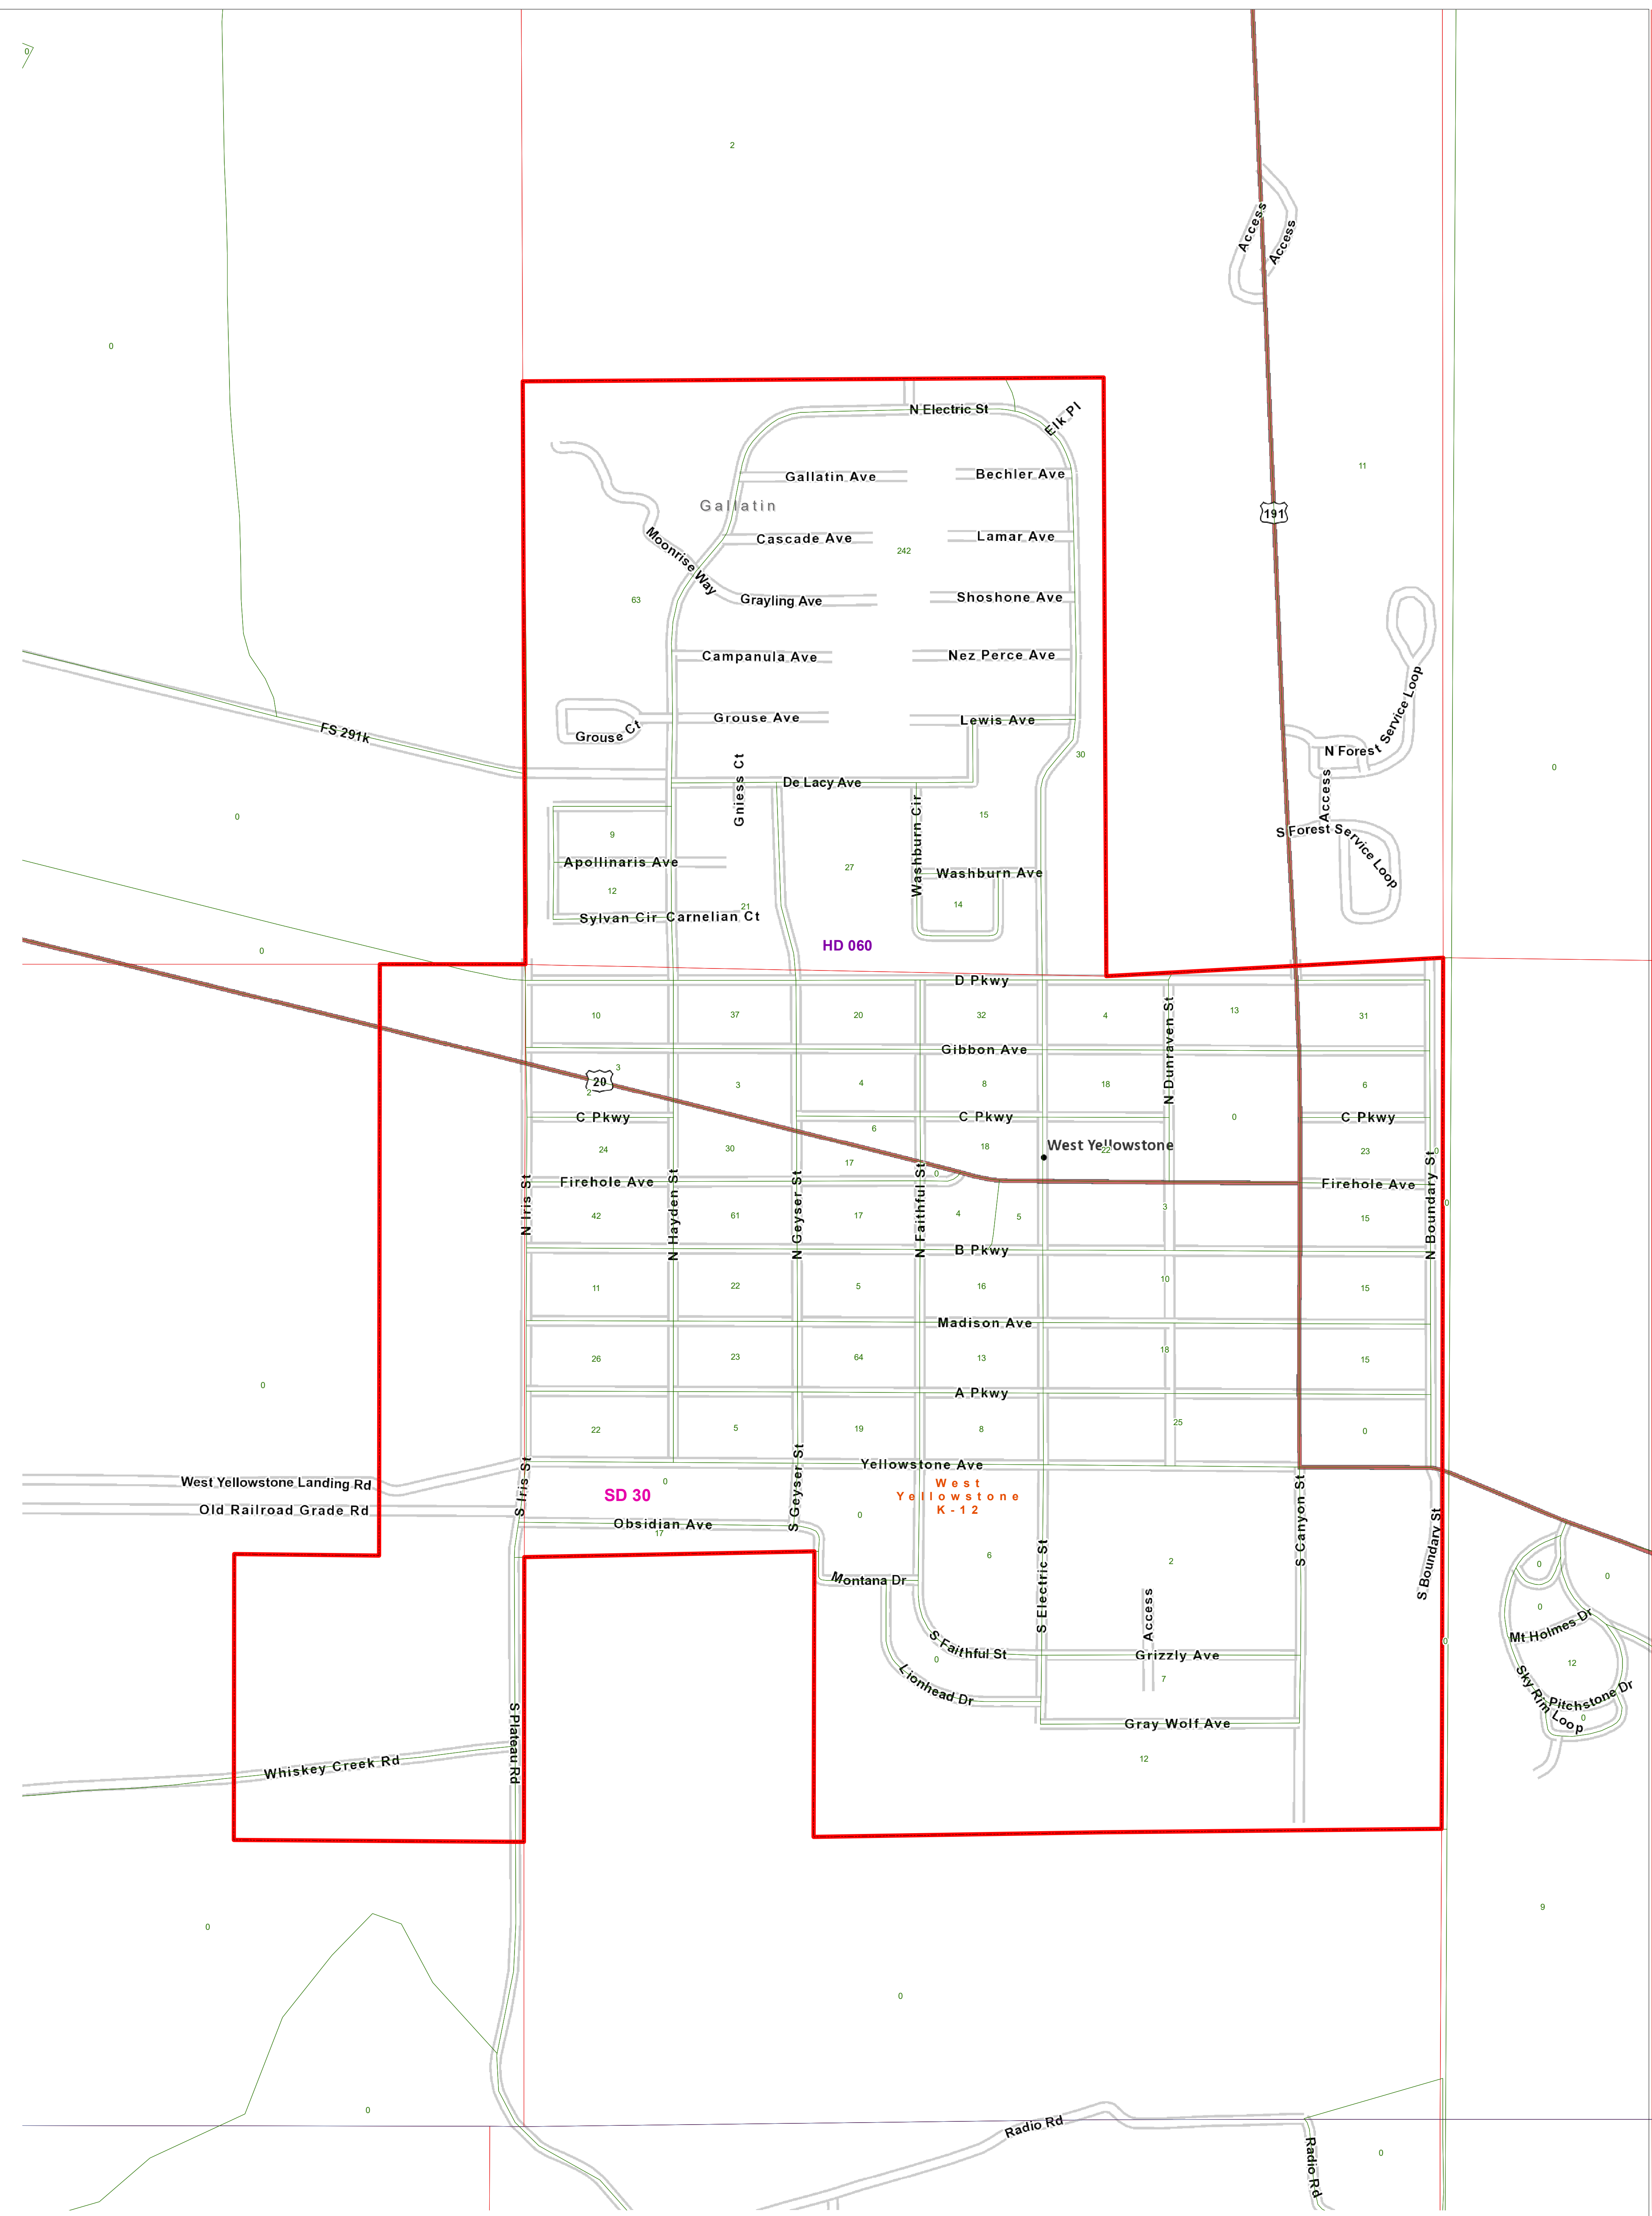

County Commissioner Districts with 2020 Census Population West Yellowstone, Gallatin County

County Commissioner Districts	Tribal Nations Reservations	Incorporated Cities and Towns	2020 Census Blocks with Total Population Labeled in Green
Voting Precincts	Secondary School Districts	Wards	Township Boundary
Senate	Elementary School Districts	Sections	
House	Unified (K-12) School Districts		