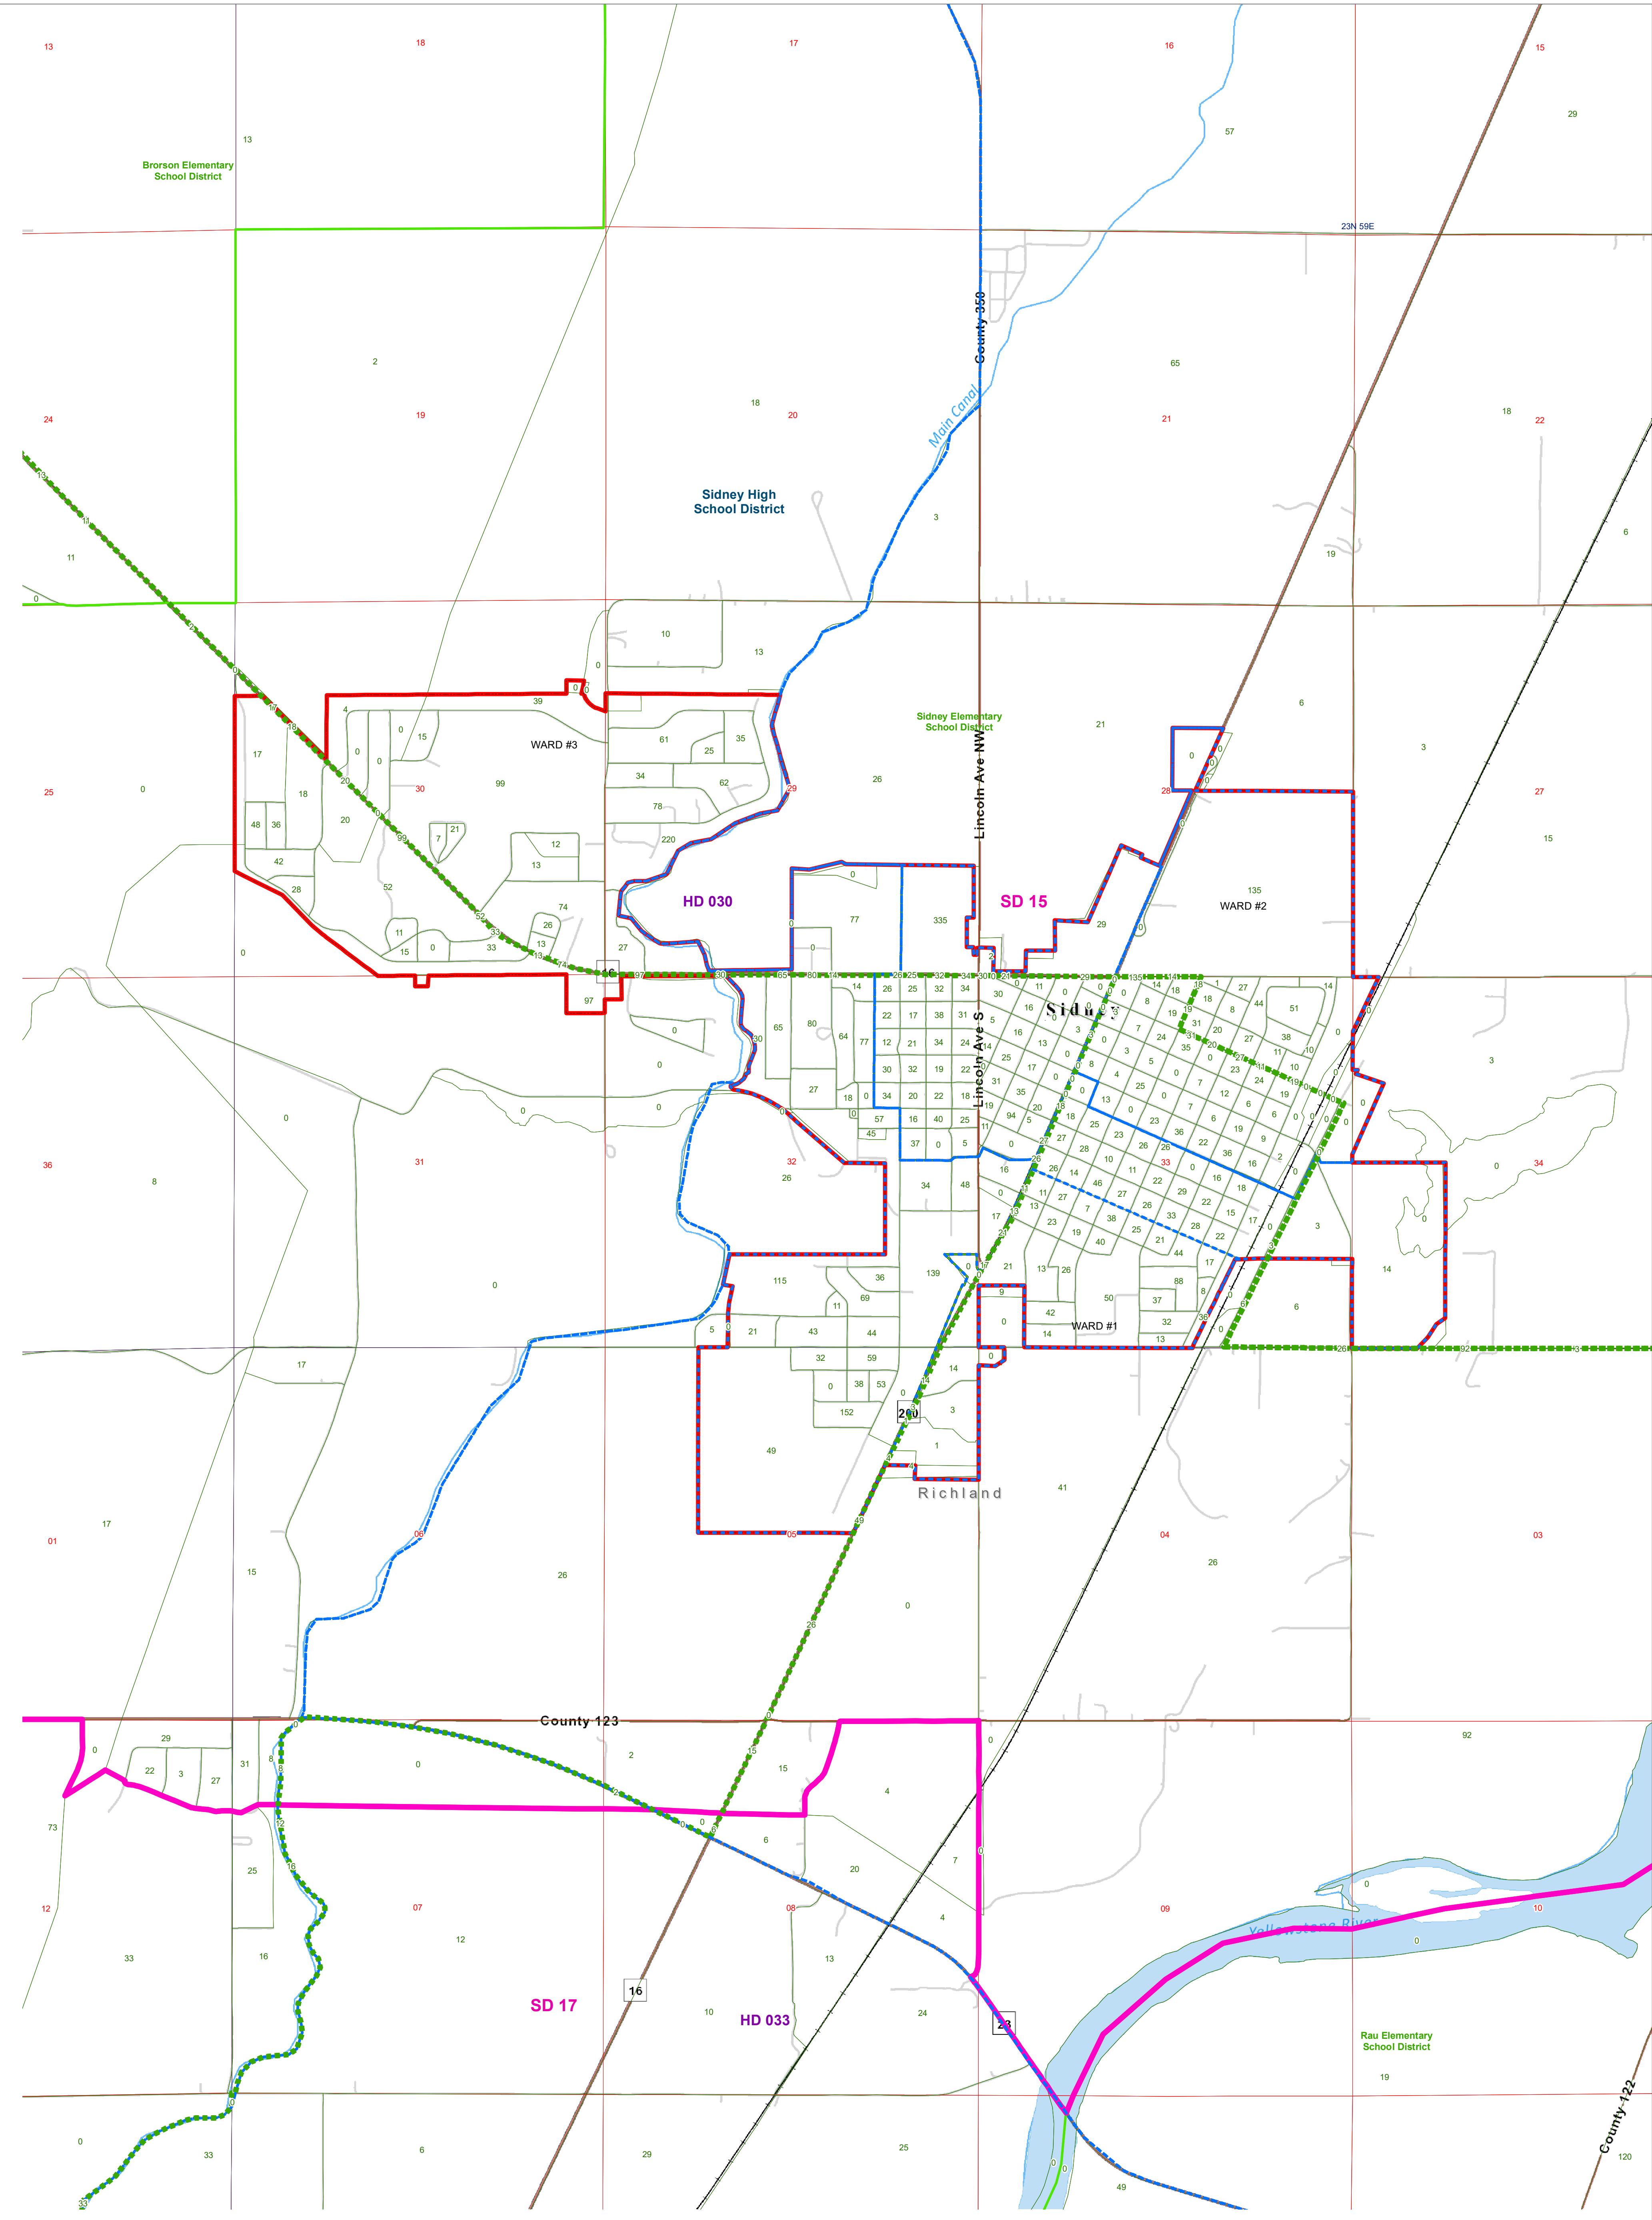

County Commissioner Districts with 2020 Census Population

Sidney, Richland County

- County Commissioner Districts
- Voting Precincts
- Senate
- House
- Tribal Nations Reservations
- Secondary School Districts
- Elementary School Districts
- Unified (K-12) School Districts
- Incorporated Cities and Towns
- Wards
- Township Boundary
- Sections
- 2020 Census Blocks with Total Population Labeled in Green

Voting Precincts
 Montana State Library
 Created on 3/14/2023
 Meghan Burns | GeoEnabledElections@mt.gov
<https://geoenabled-elections-montana.hub.arcgis.com/>