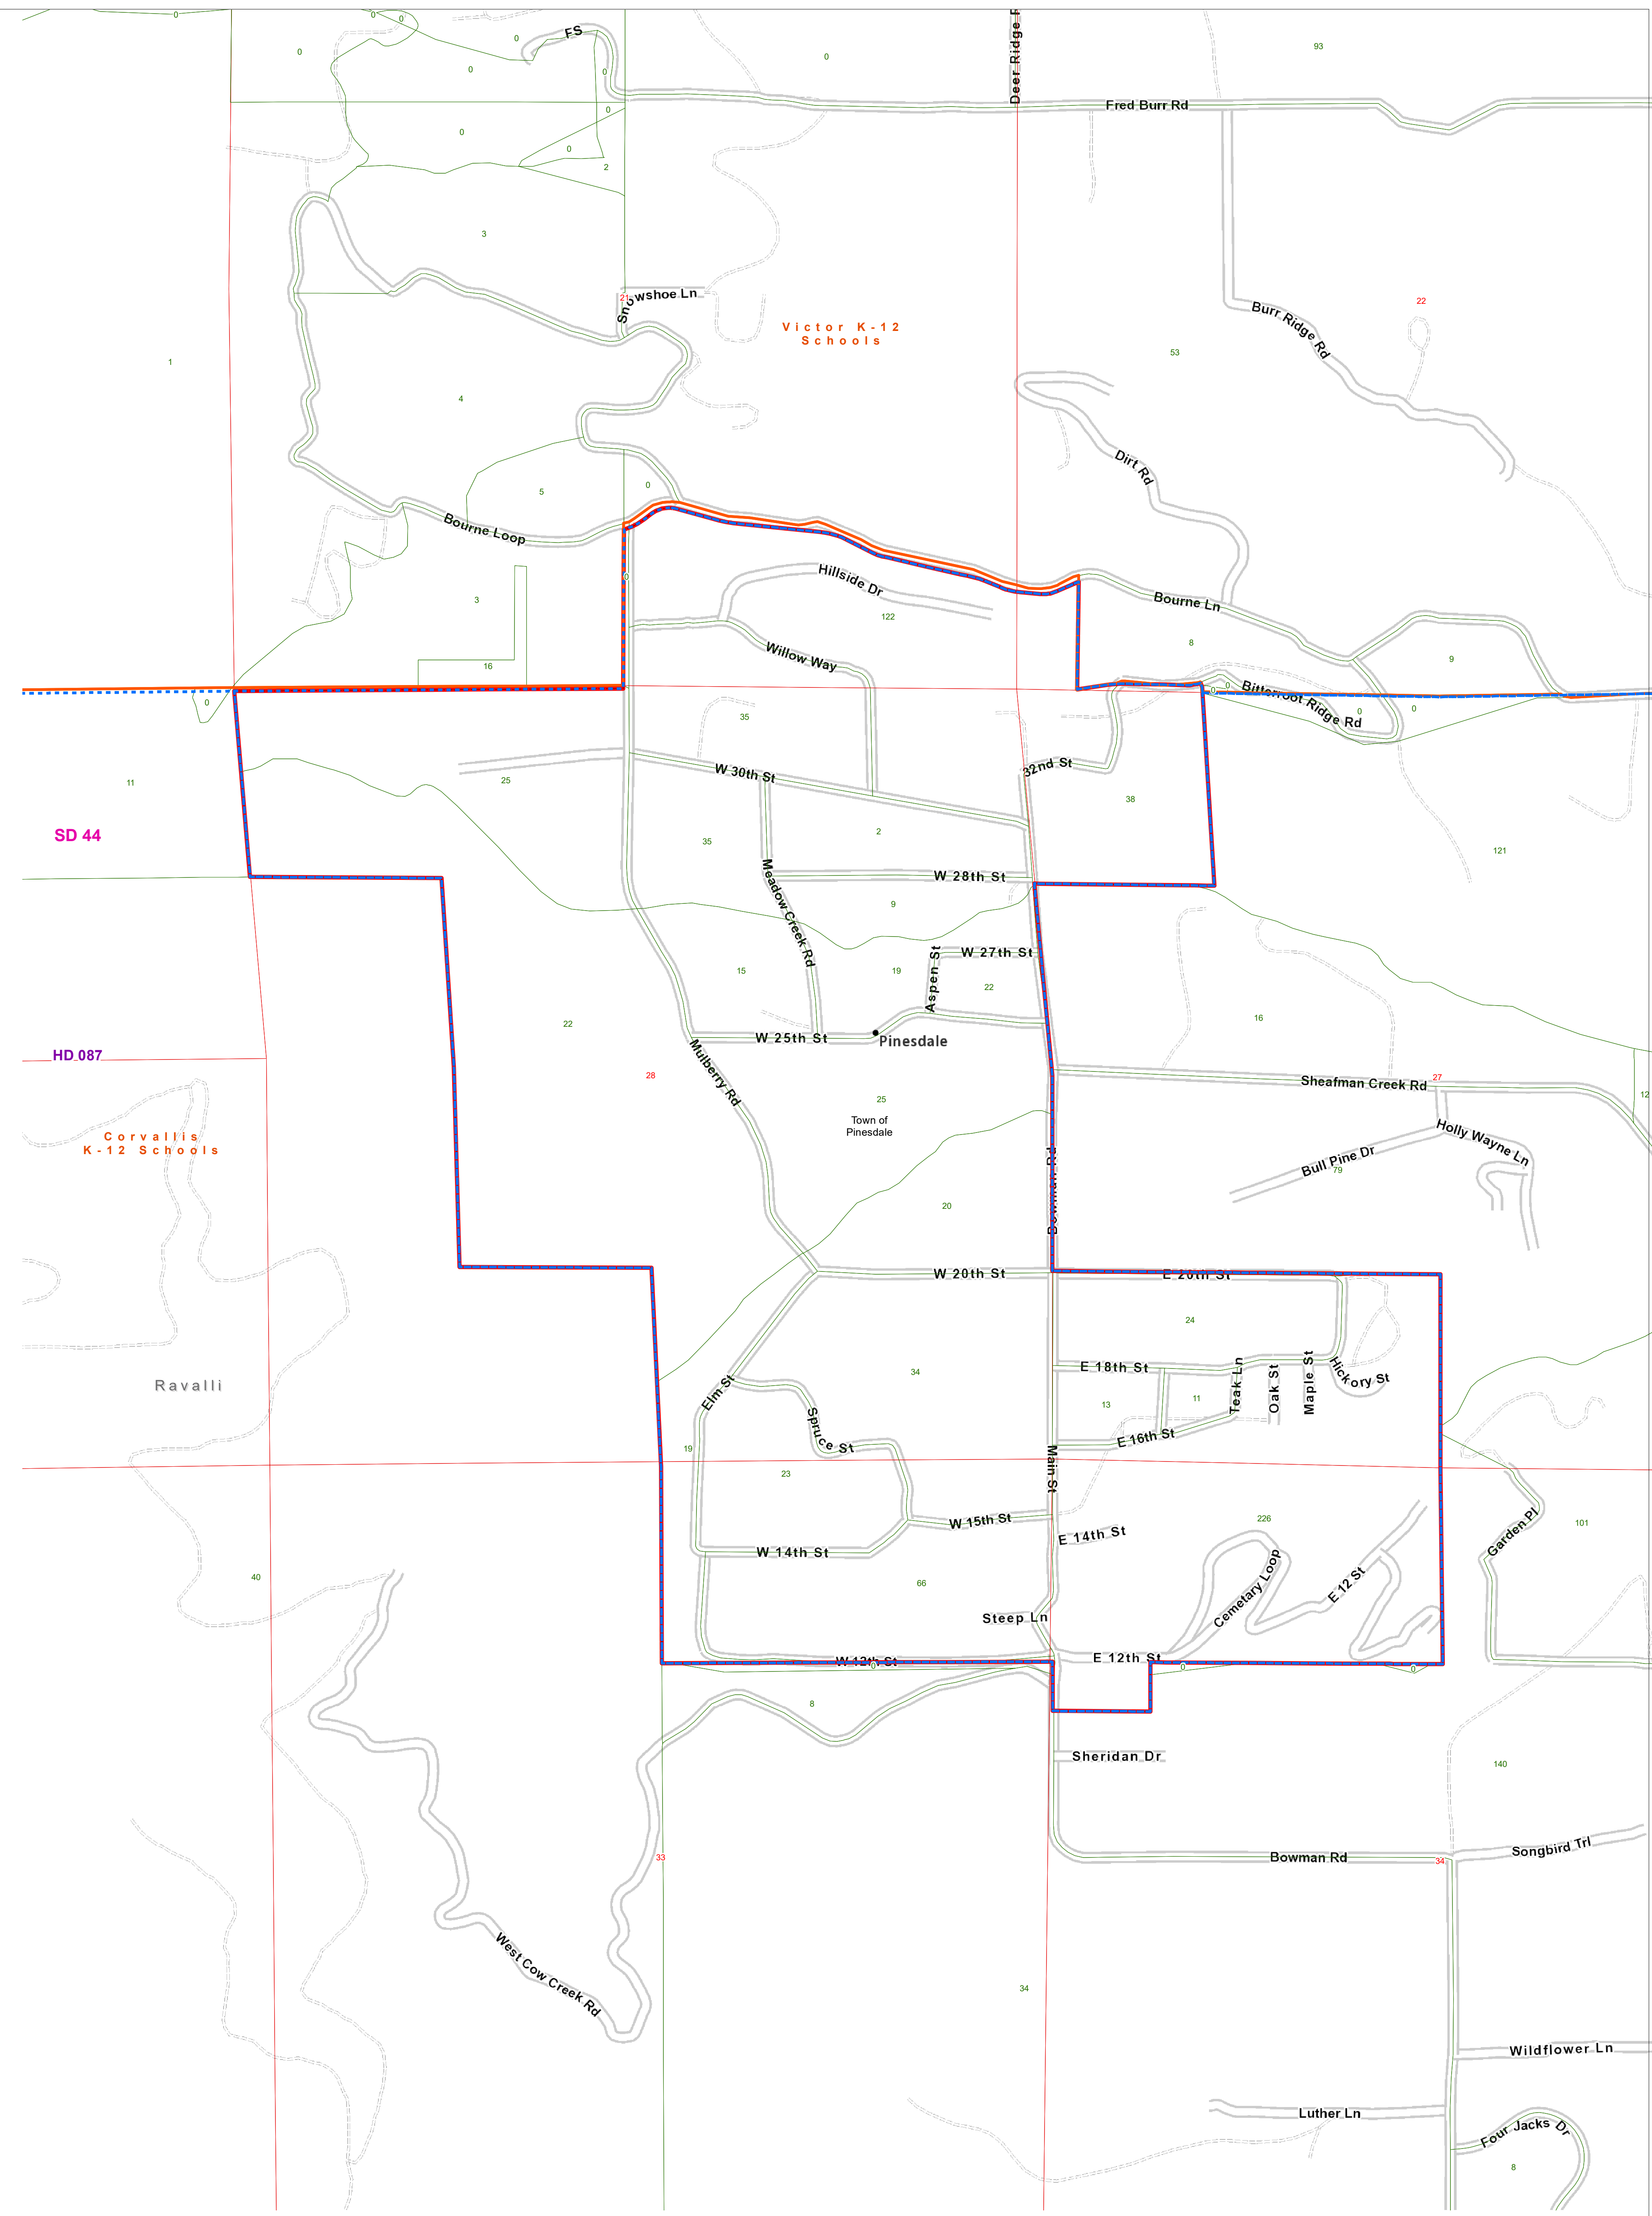

County Commissioner Districts with 2020 Census Population

Pinesdale, Ravalli County

- County Commissioner Districts
- Voting Precincts
- Senate
- House
- Tribal Nations Reservations
- Secondary School Districts
- Elementary School Districts
- Unified (K-12) School Districts
- Incorporated Cities and Towns
- Wards
- Township Boundary
- Sections
- 2020 Census Blocks with Total Population Labeled in Green

Voting Precincts
 Montana State Library
 Created on 3/14/2023
 Meghan Burns | GeoEnabledElections@mt.gov
<https://geoenabled-elections-montana.hub.arcgis.com/>