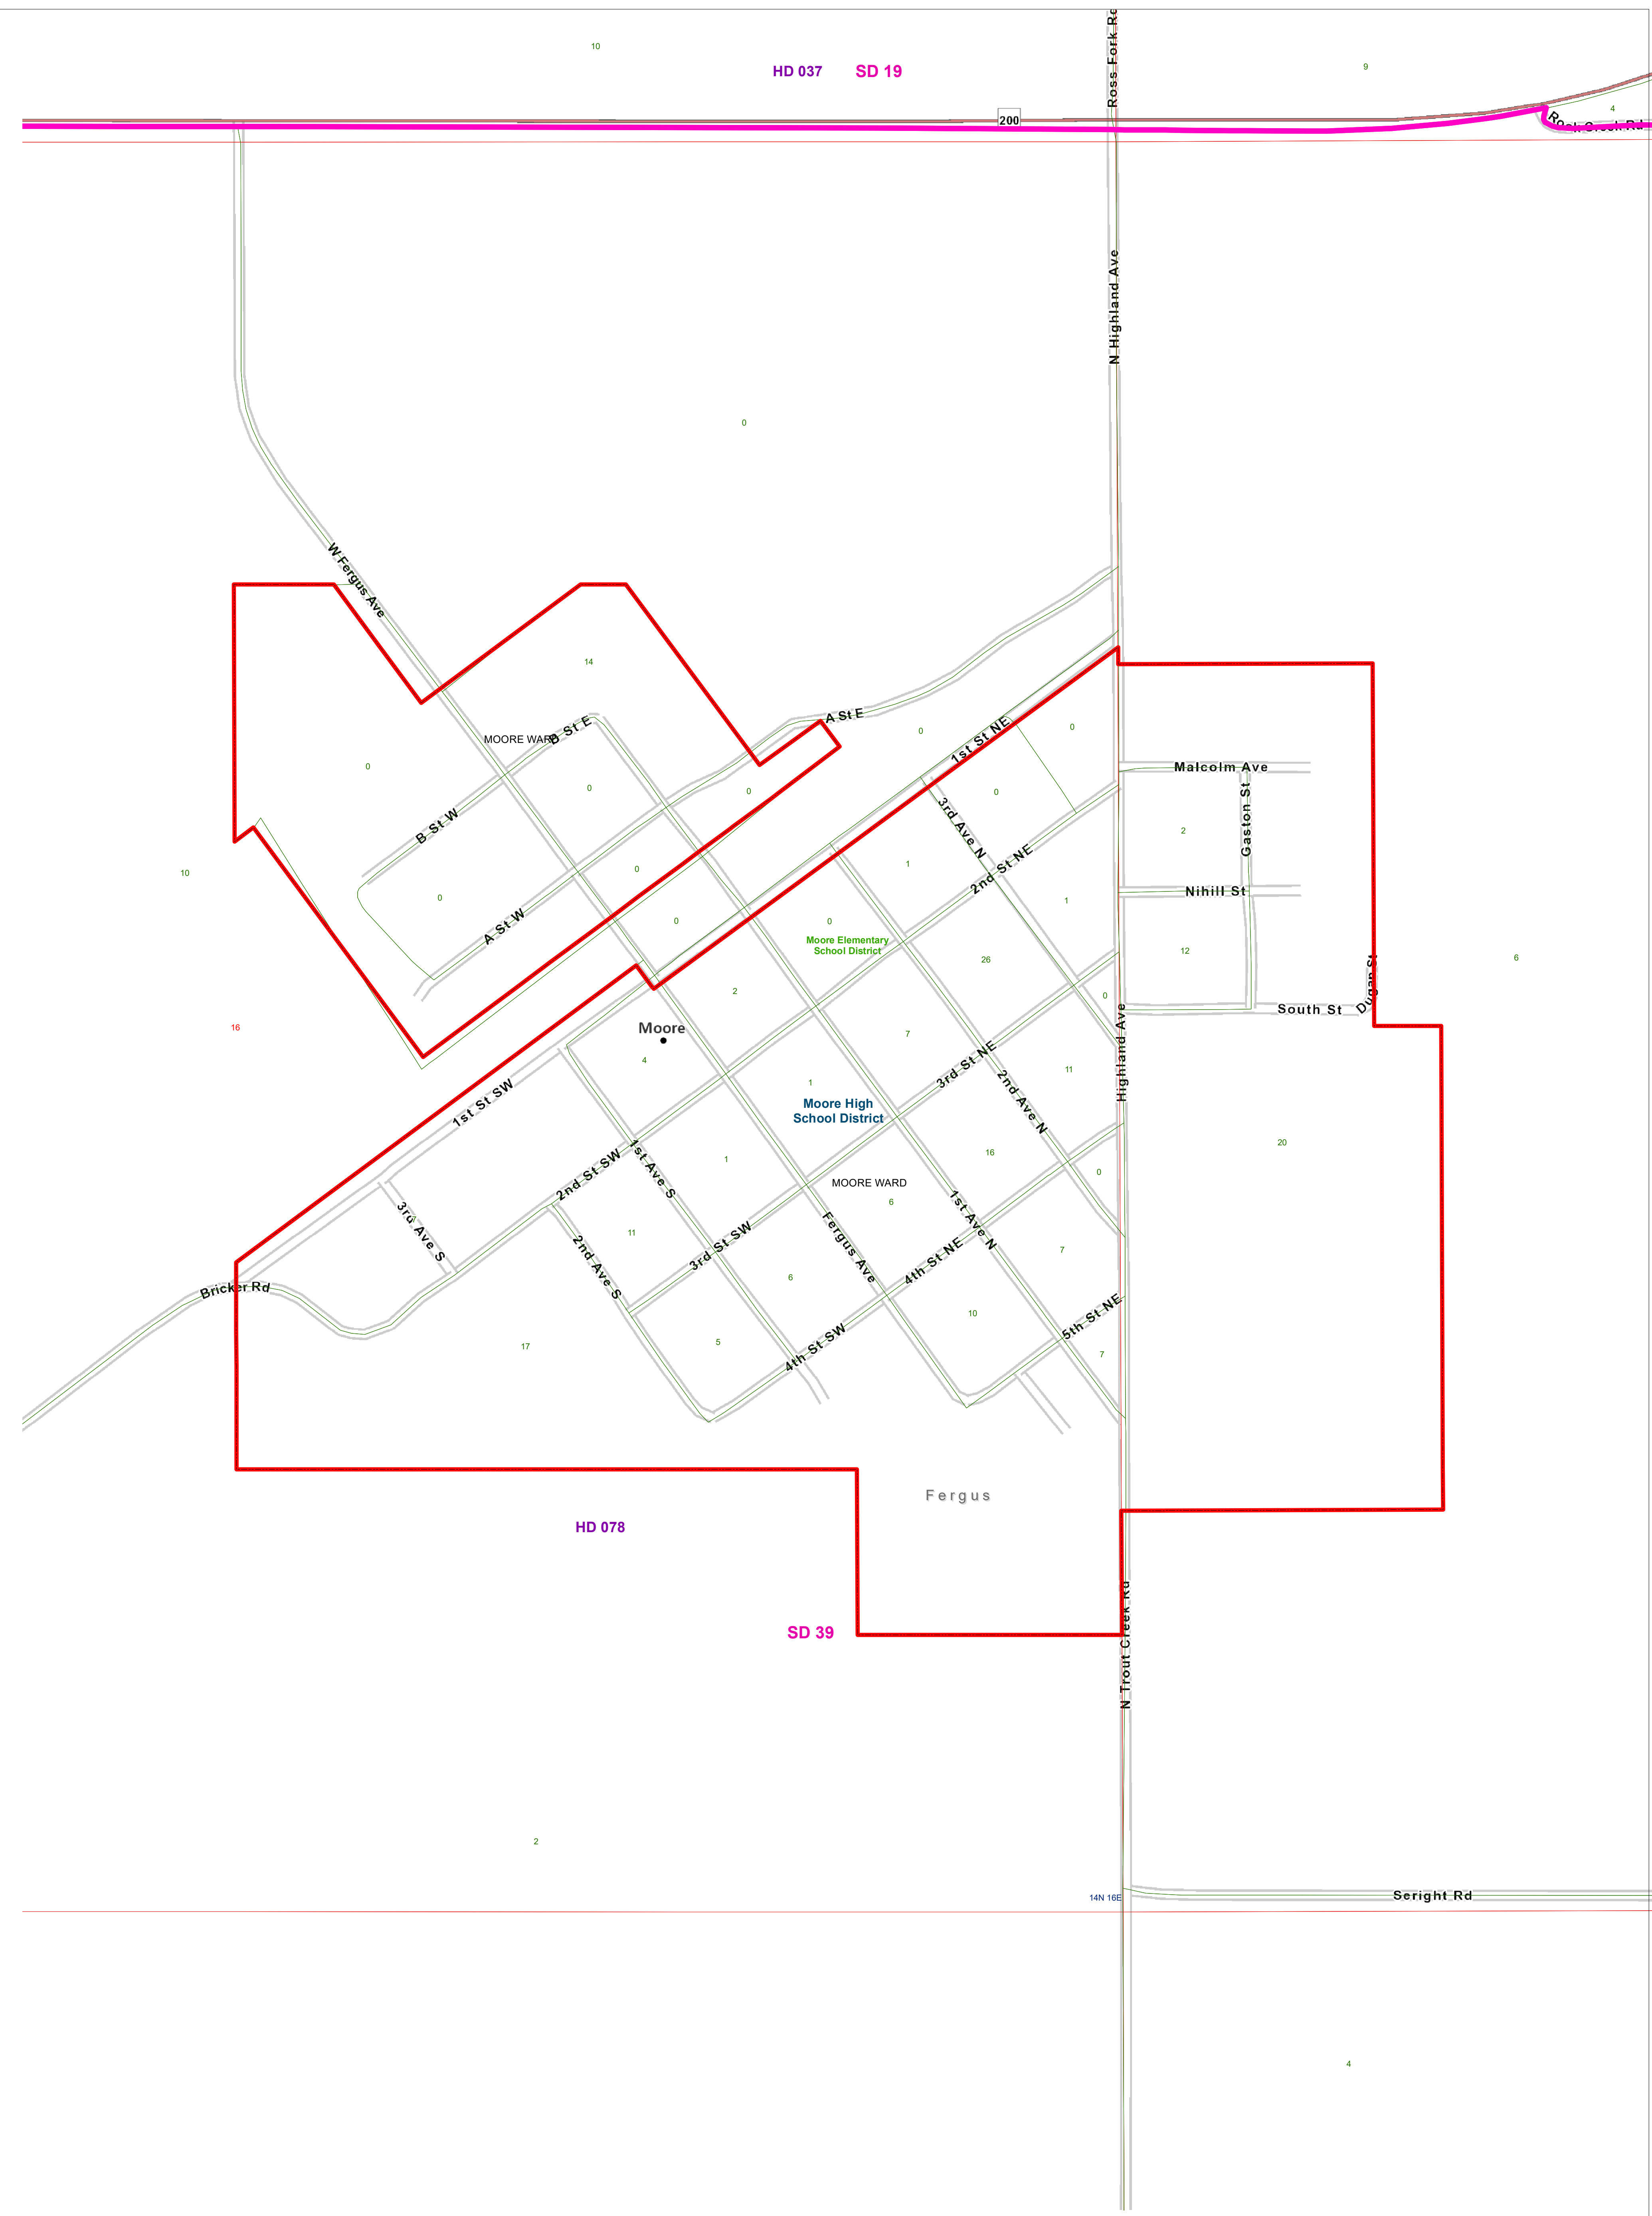

County Commissioner Districts with 2020 Census Population Moore, Fergus County

- | | | | |
|-------------------------------|---------------------------------|-------------------------------|---|
| County Commissioner Districts | Tribal Nations Reservations | Incorporated Cities and Towns | 2020 Census Blocks with Total Population Labeled in Green |
| Voting Precincts | Secondary School Districts | Wards | Township Boundary |
| Senate | Elementary School Districts | Sections | |
| House | Unified (K-12) School Districts | | |