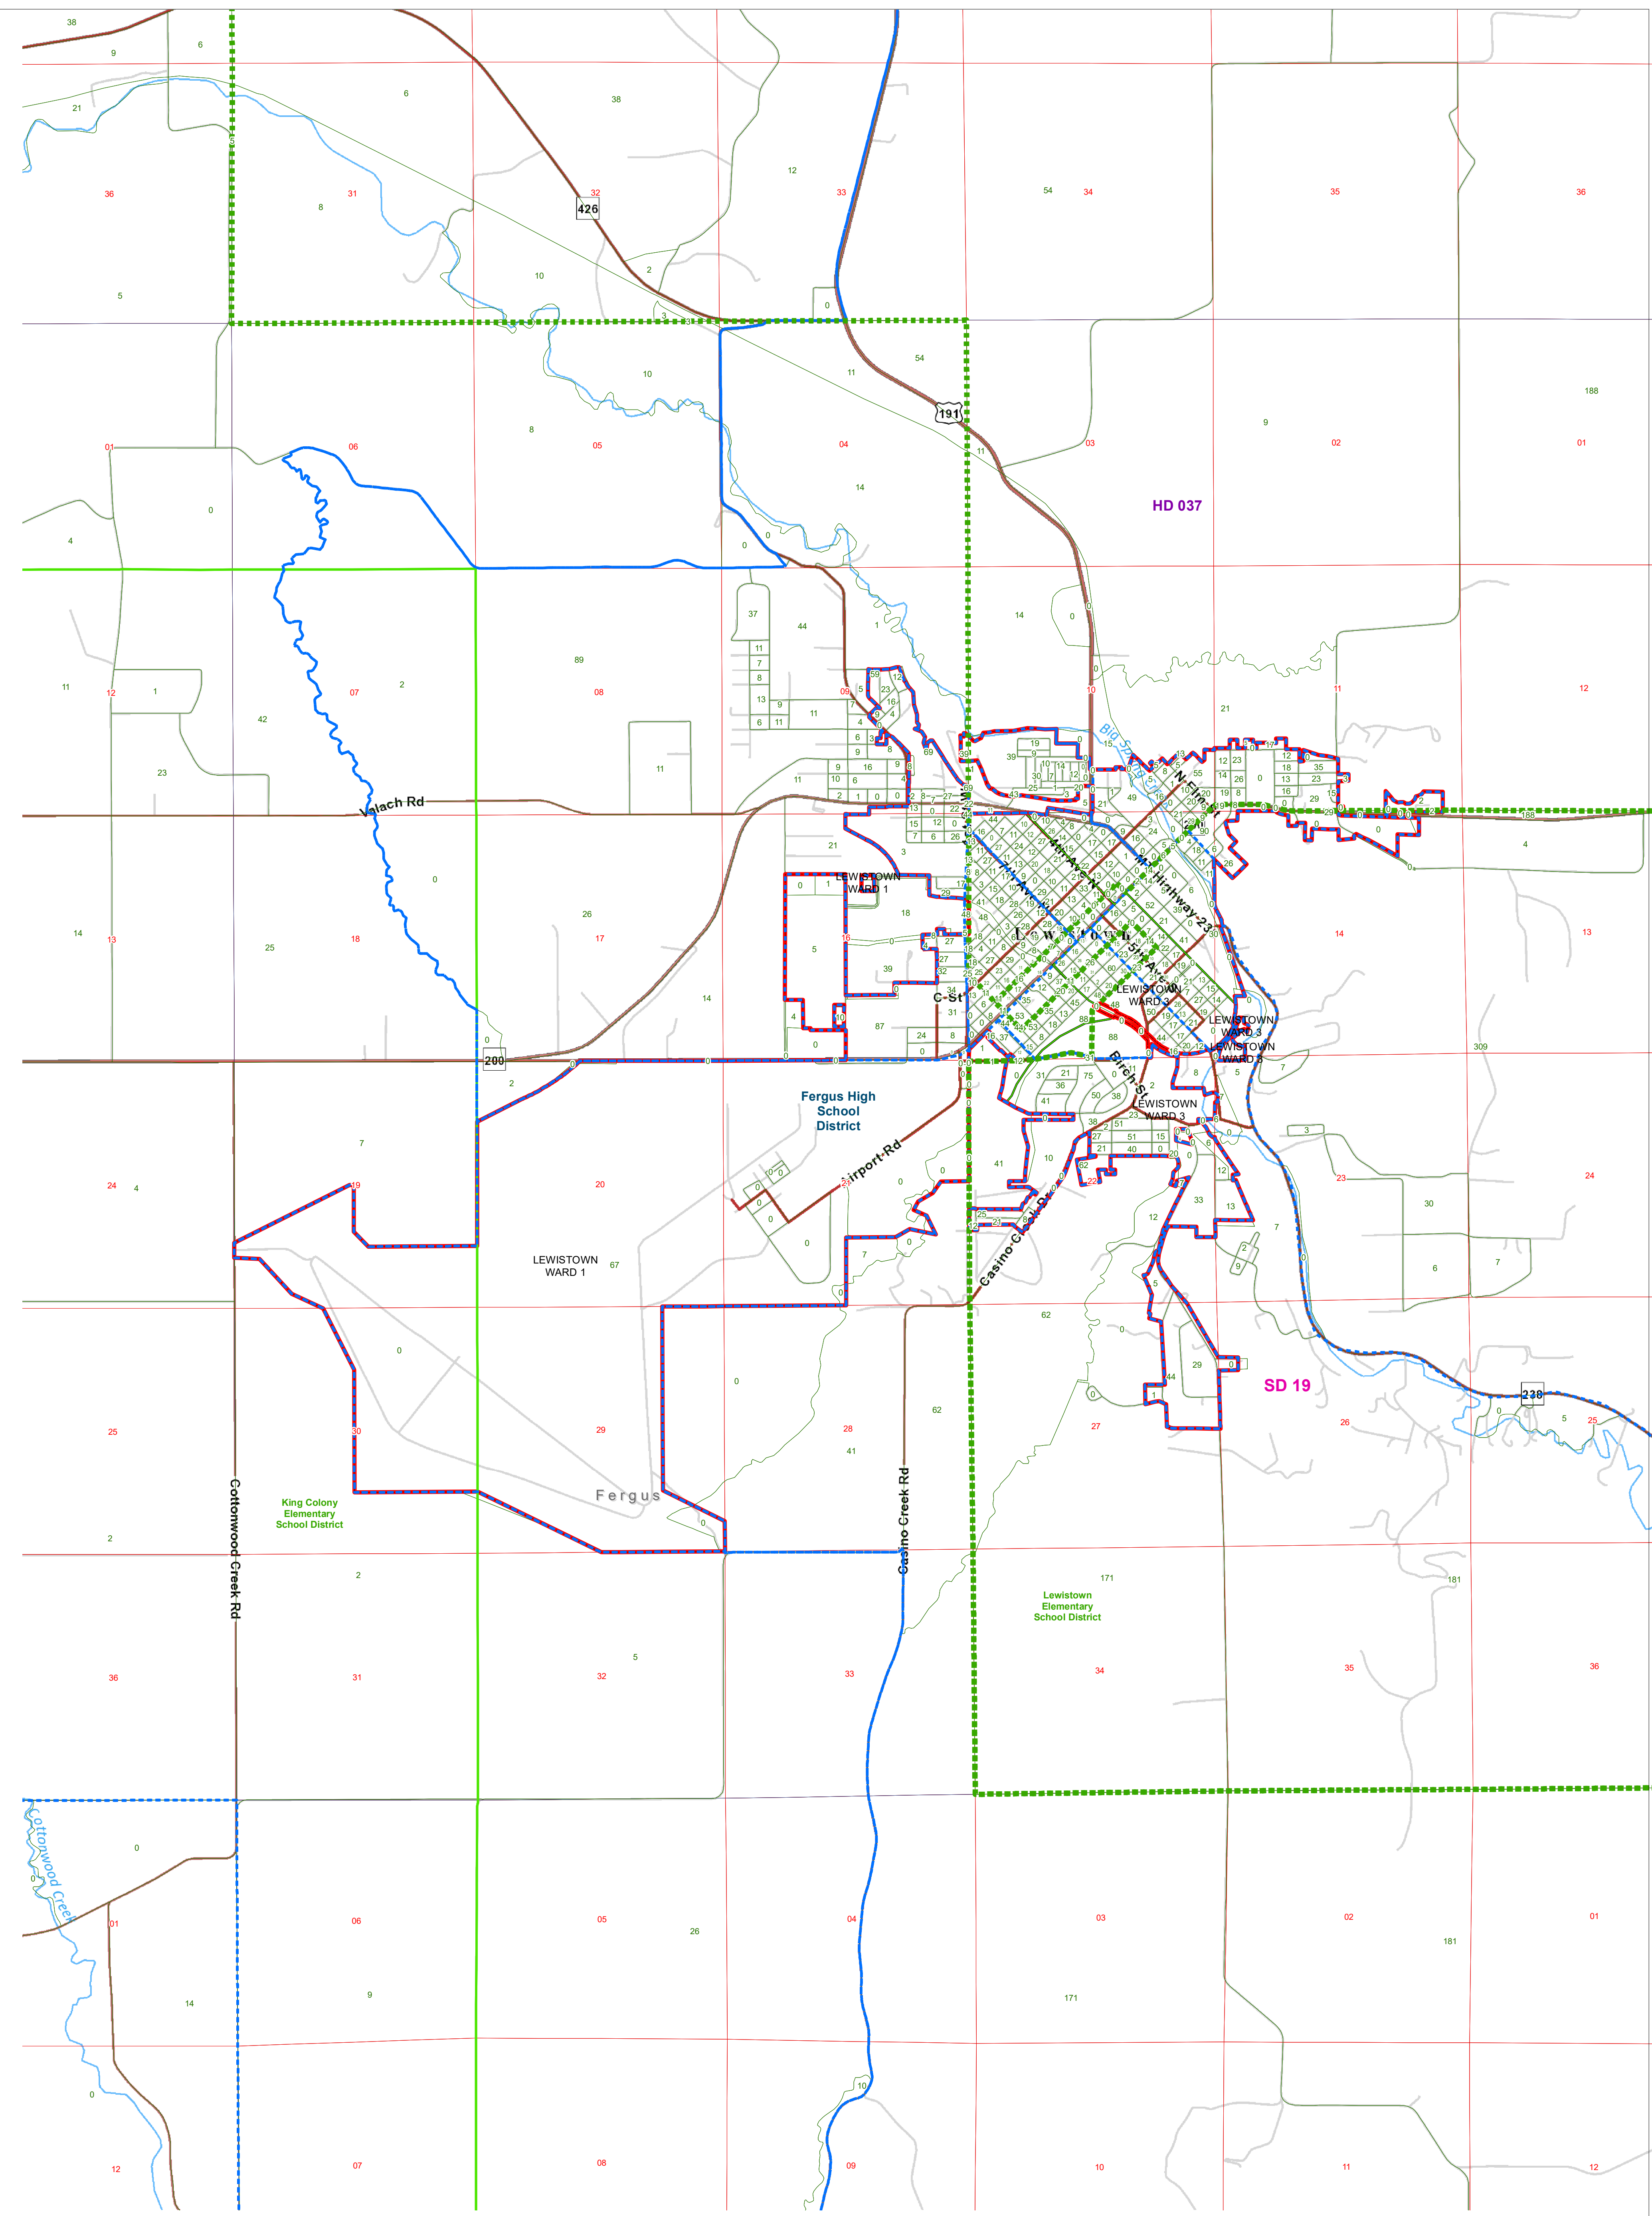

# County Commissioner Districts with 2020 Census Population

## Lewistown, Fergus County

Voting Precincts  
 Montana State Library  
 Created on 3/14/2023  
 Meghan Burns | [GeoEnabledElections@mt.gov](mailto:GeoEnabledElections@mt.gov)  
<https://geoenabled-elections-montana.hub.arcgis.com/>