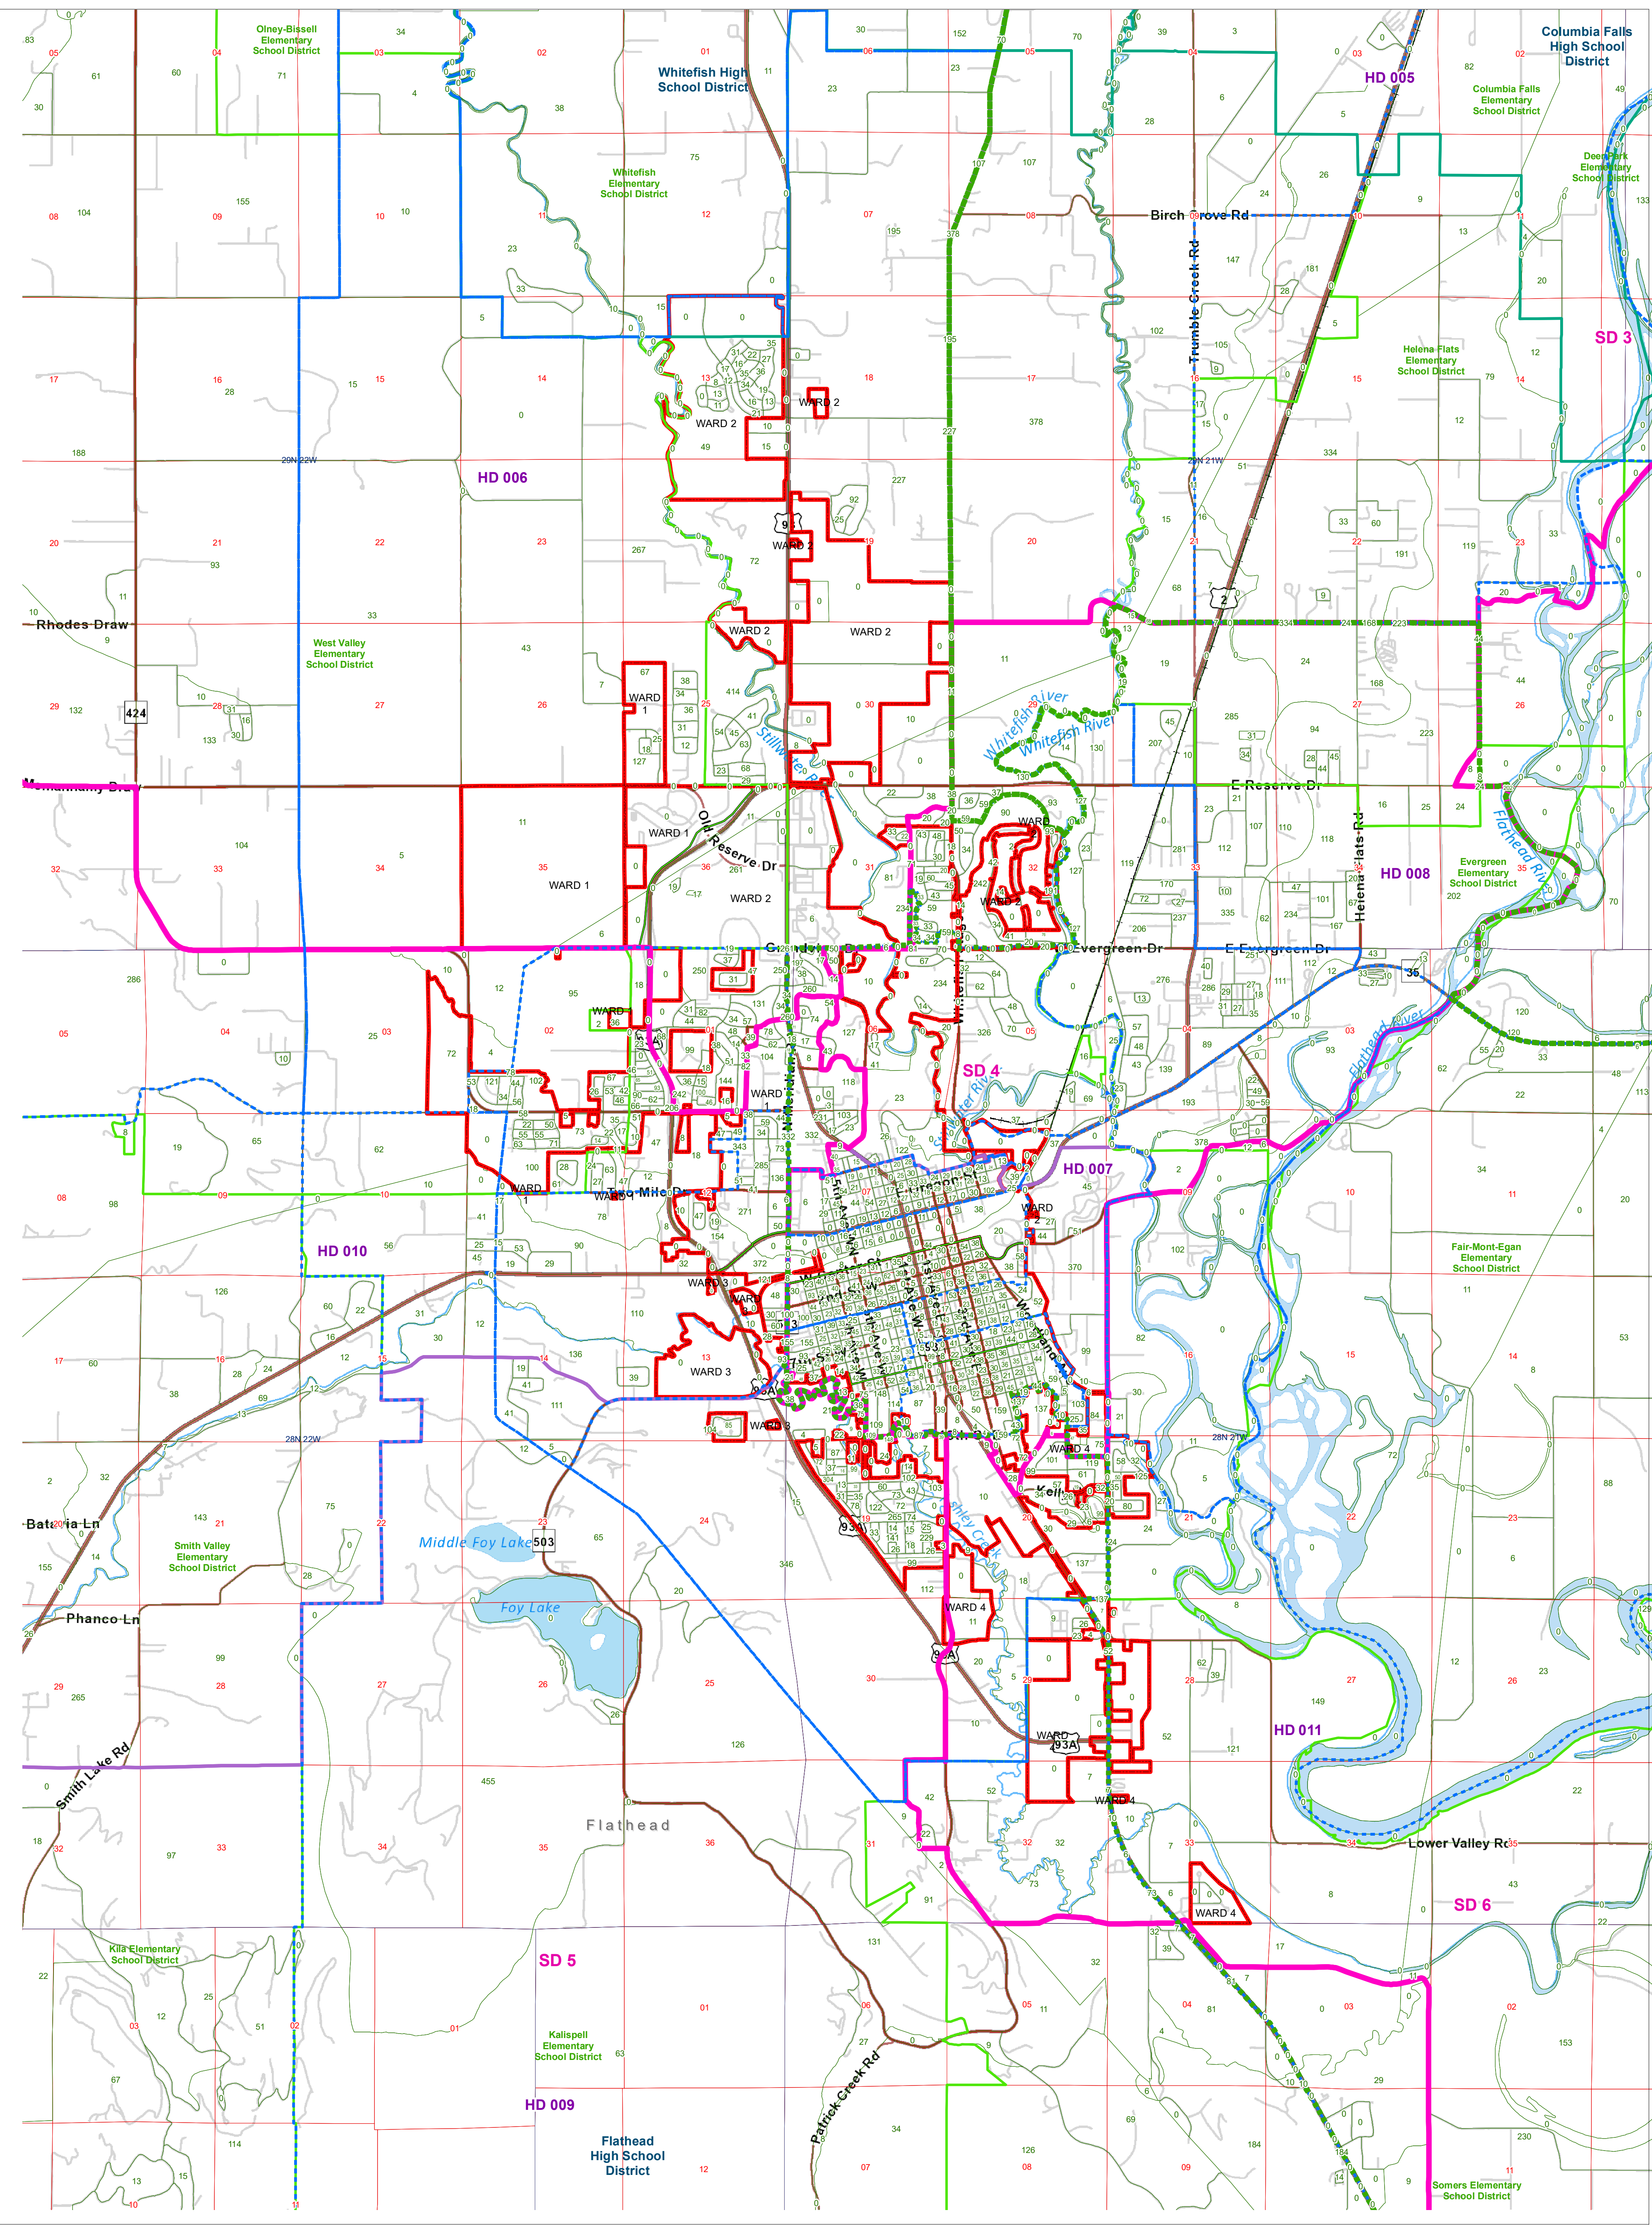

County Commissioner Districts with 2020 Census Population

Kalispell, Flathead County

County Commissioner Districts	Tribal Nations Reservations	Incorporated Cities and Towns	2020 Census Blocks with Total Population Labeled in Green
Voting Precincts	Secondary School Districts	Wards	Township Boundary
Senate	Elementary School Districts	Sections	
House	Unified (K-12) School Districts		

Voting Precincts
 Montana State Library
 Created on 3/14/2023
 Meghan Burns | GeoEnabledElections@mt.gov
<https://geoenabled-elections-montana.hub.arcgis.com/>