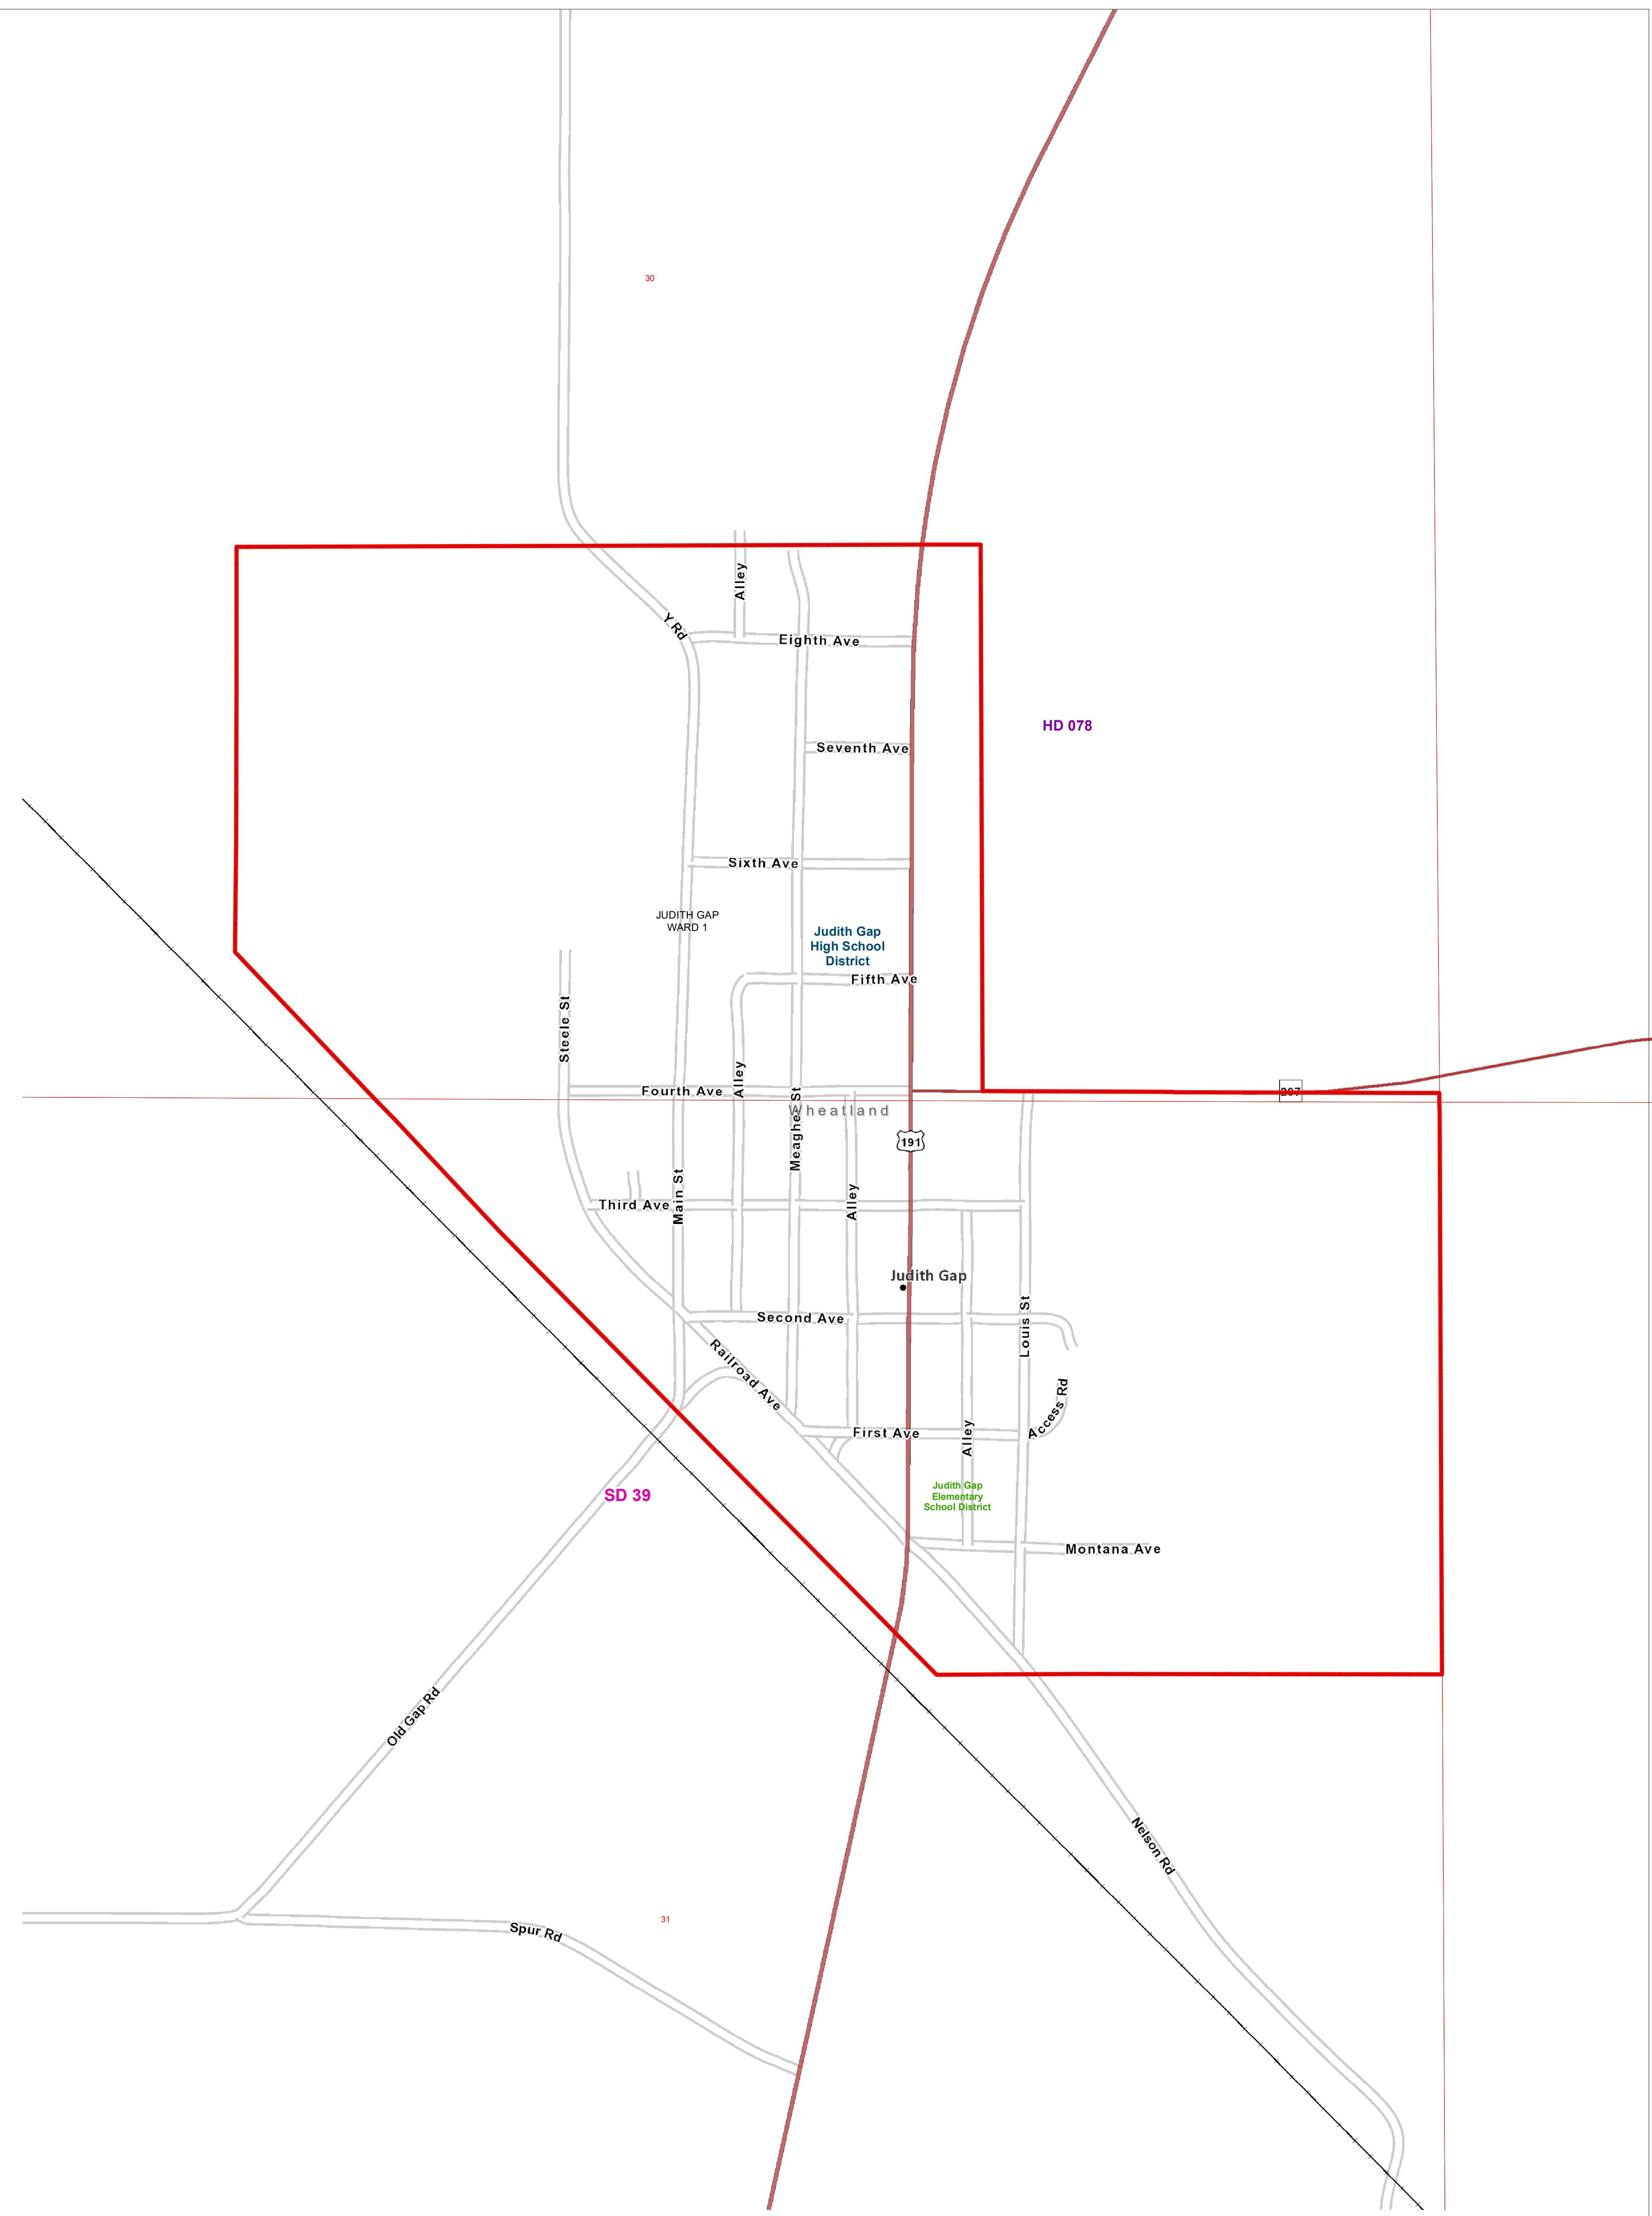

# County Commissioner Districts with 2020 Census Population

## Judith Gap, Wheatland County

- |                               |                                 |                               |   |
|-------------------------------|---------------------------------|-------------------------------|---|
| County Commissioner Districts | Tribal Nations Reservations     | Incorporated Cities and Towns | 2020 Census Blocks with Total Population Labeled in Green |
| Voting Precincts              | Secondary School Districts      | Wards                         | Township Boundary   |
| Senate                        | Elementary School Districts     | Sections                      |   |
| House                         | Unified (K-12) School Districts |                               |   |